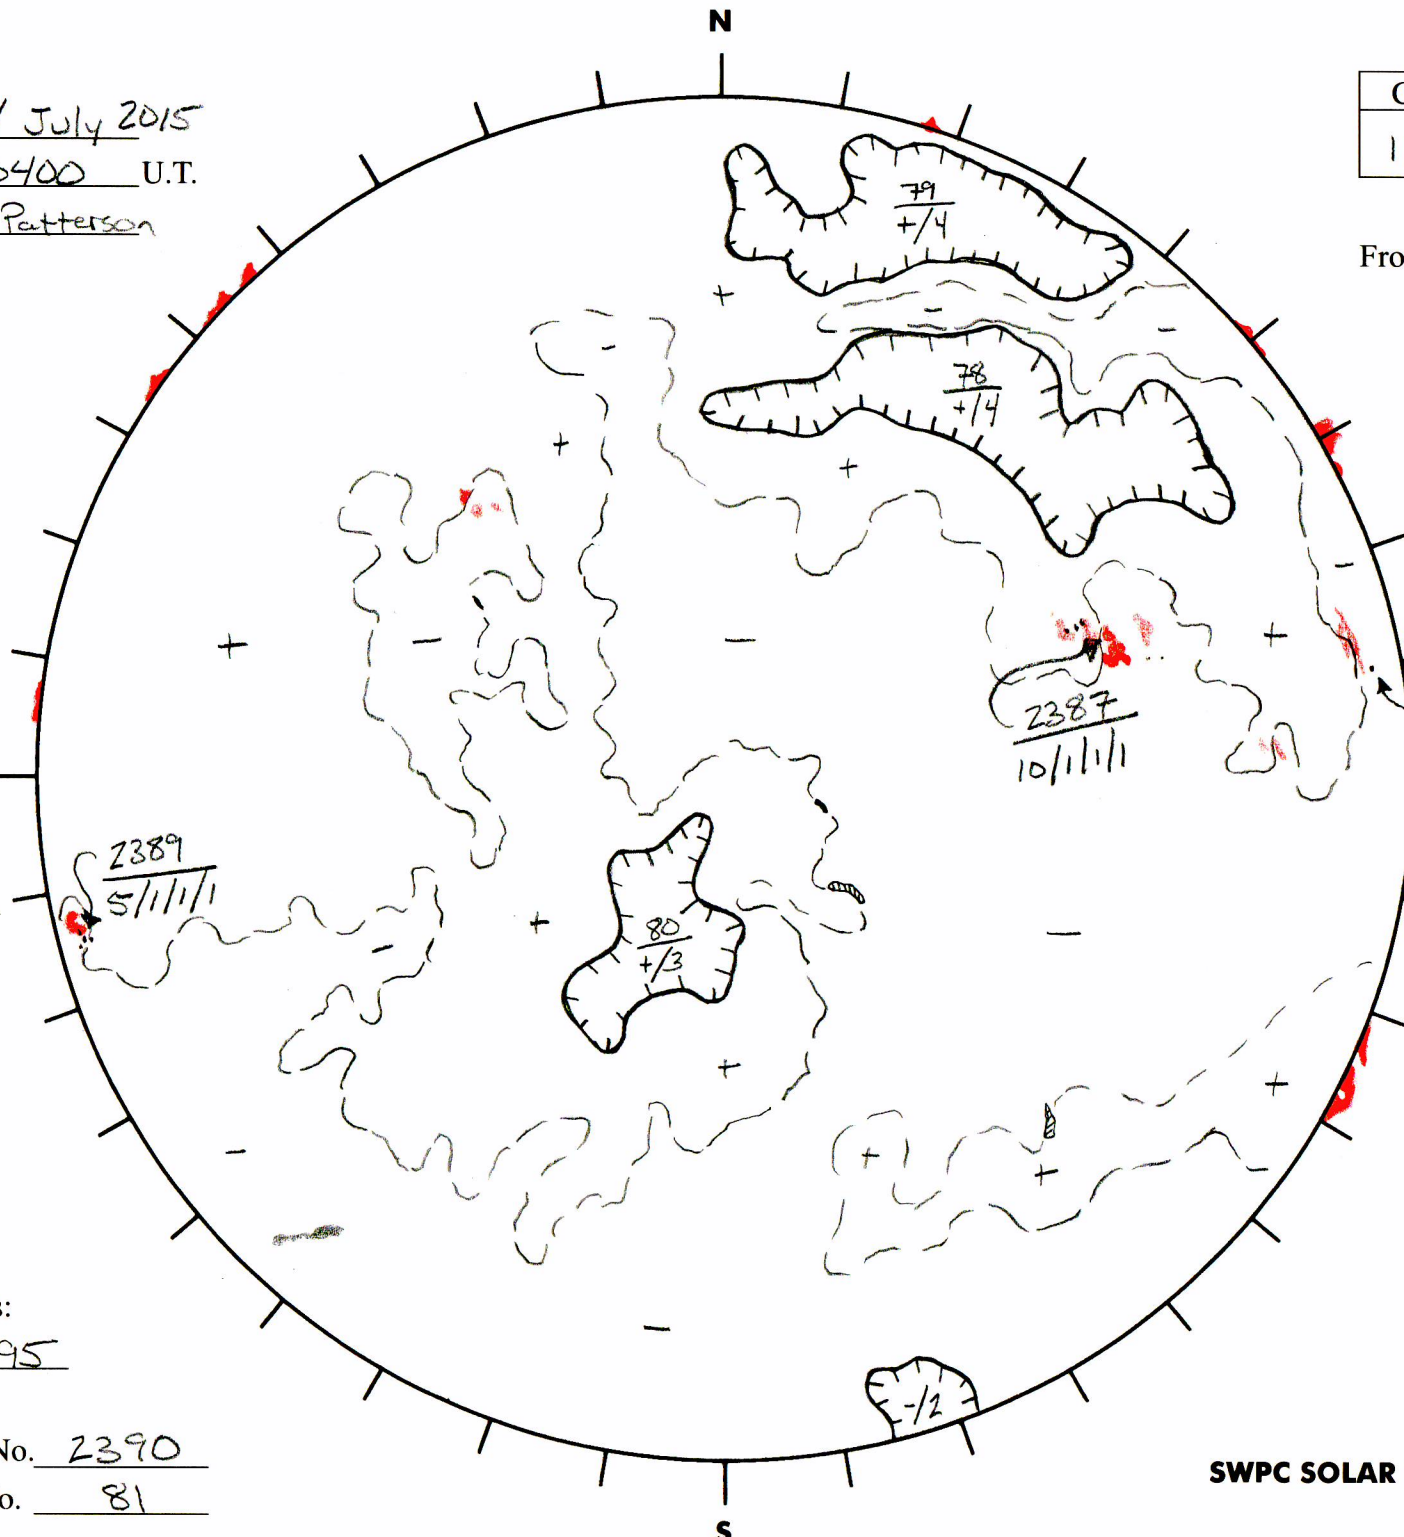

Date: 24 July 2015
 Time: 0400 U.T.
 Forecaster: Patterson

Whole Disk Forecast

| C | M | X | P |
|----|---|---|---|
| 15 | 1 | 1 | 1 |

24 Hour Forecast

From 0000 U.T. to 0000 U.T.

Data:

H-alpha. 0400 U.T.

Sunspots 0400 U.T.

CH 0411 U.T.

Mag. 0400 U.T.

146.59 E

2386
5/1/1/1

W 326.59

2387
10/1/1/1

2389
5/1/1/1

80
+/3

-1/2

Returning
 Carringtons:
135 to 95

Next Rgn. No. 2390
 Next CH No. 81

L_t 236.59

B_t 5.12

P_t 7.44