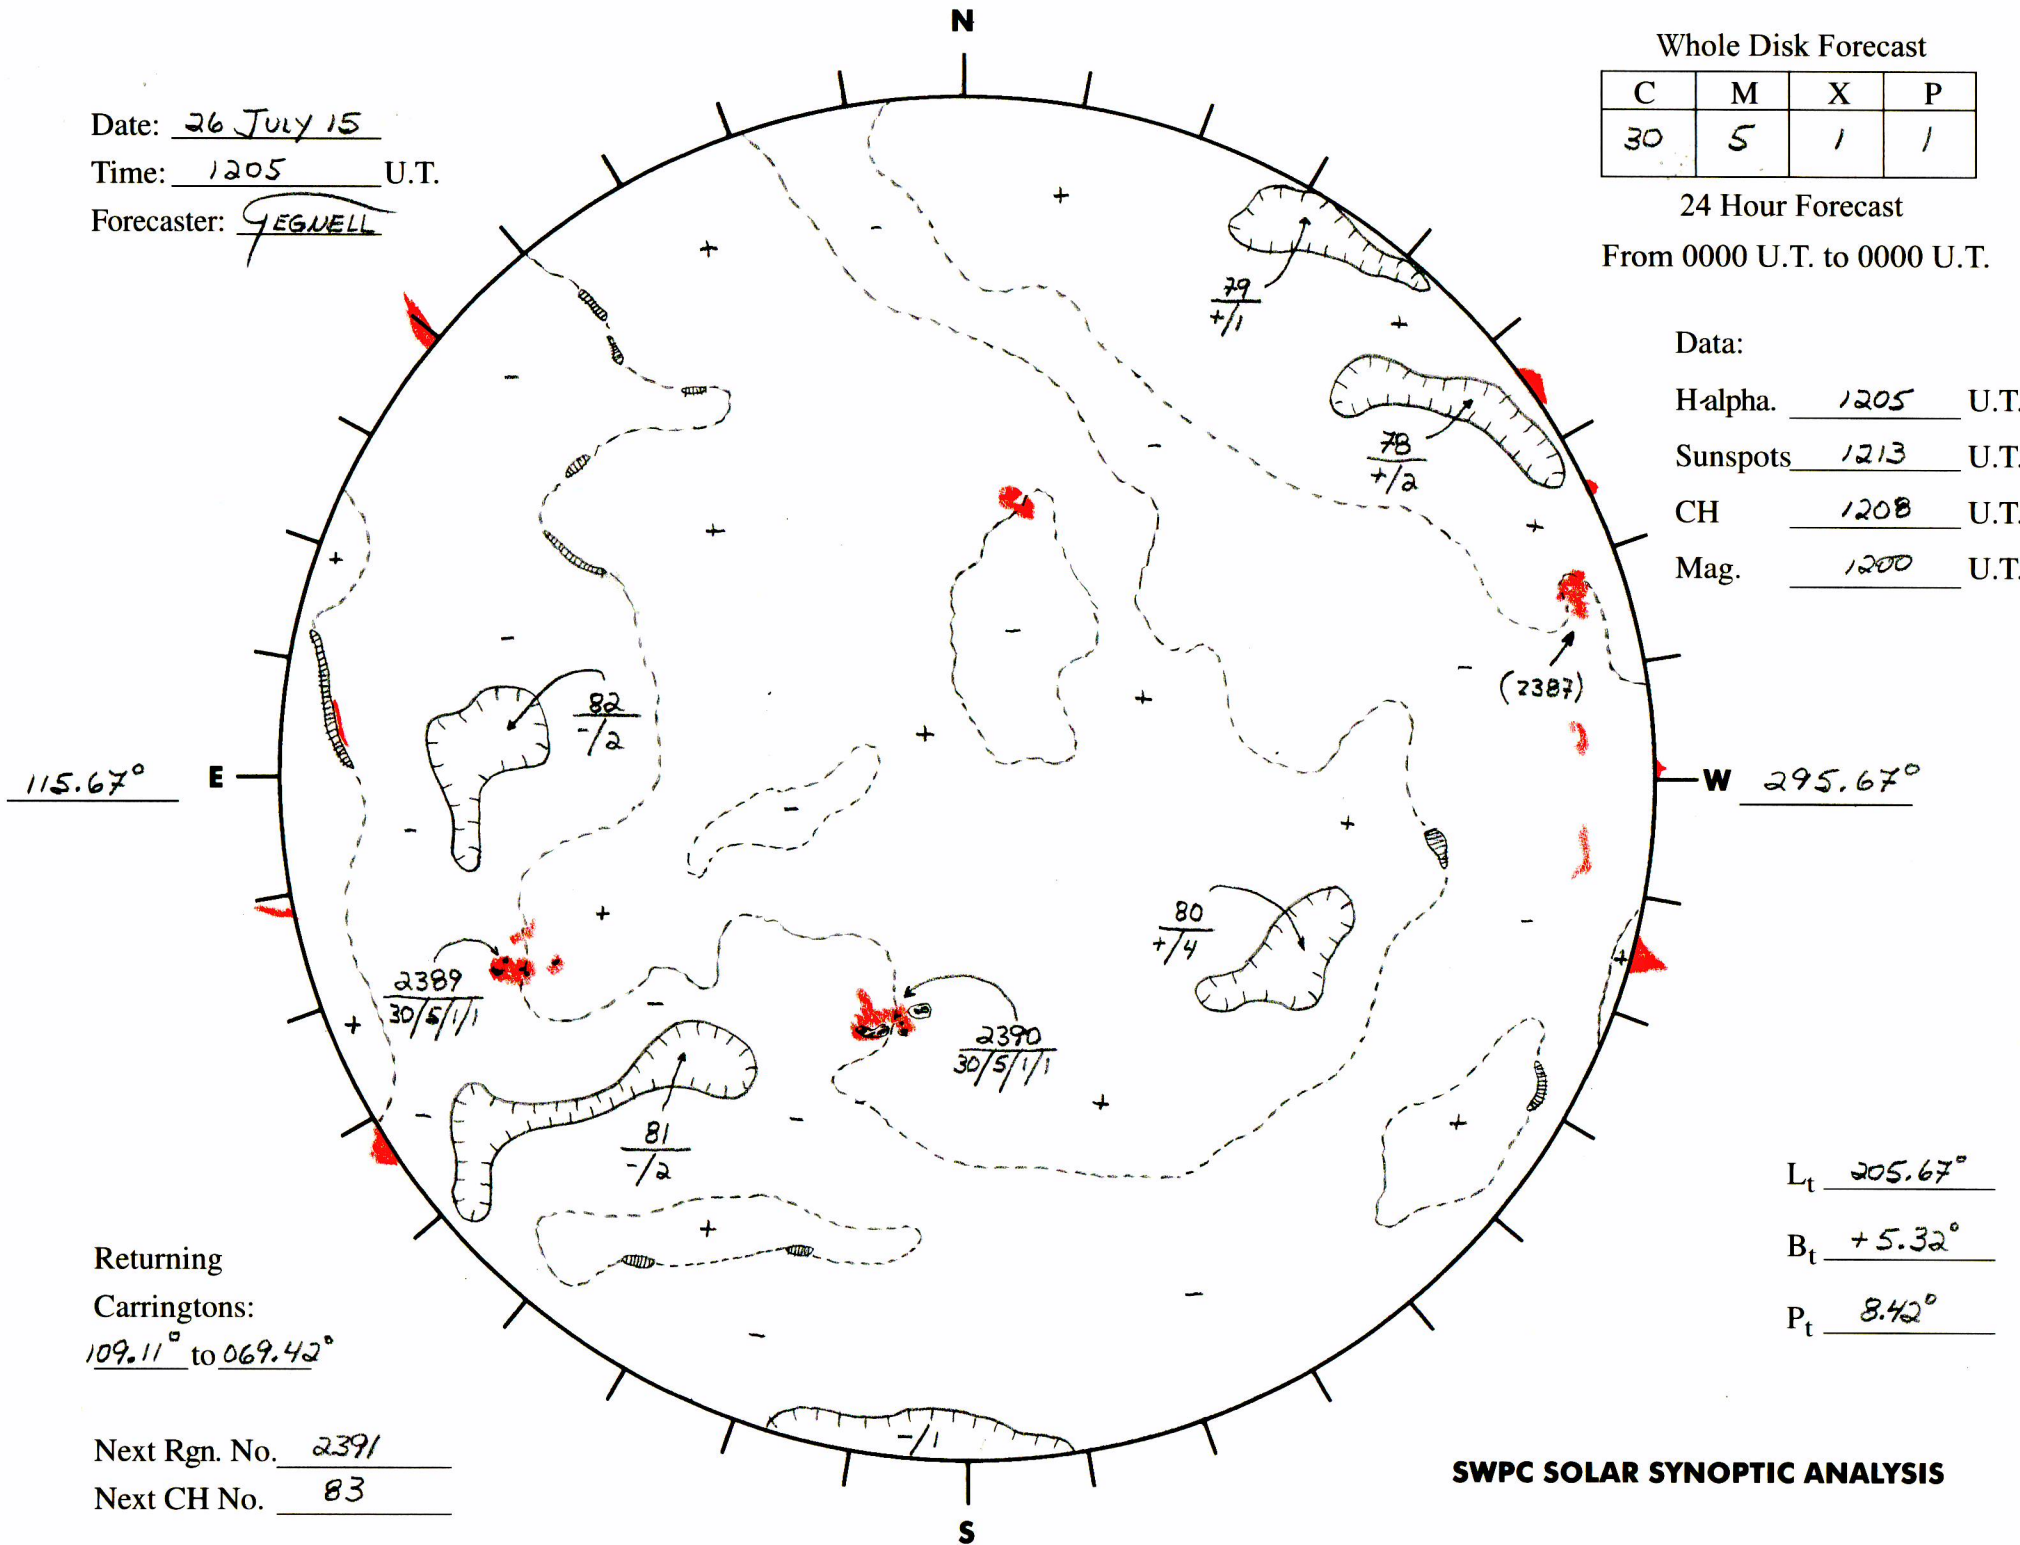

Date: 26 July 15
 Time: 1205 U.T.
 Forecaster: EGUELL

Whole Disk Forecast

C	M	X	P
30	5	1	1

24 Hour Forecast
 From 0000 U.T. to 0000 U.T.

Data:

H-alpha. 1205 U.T.

Sunspots 1213 U.T.

CH 1208 U.T.

Mag. 1200 U.T.

Returning
 Carringtons:
109.11 to 069.42

Next Rgn. No. 2391
 Next CH No. 83

L_t 205.67°

B_t +5.32°

P_t 8.42°