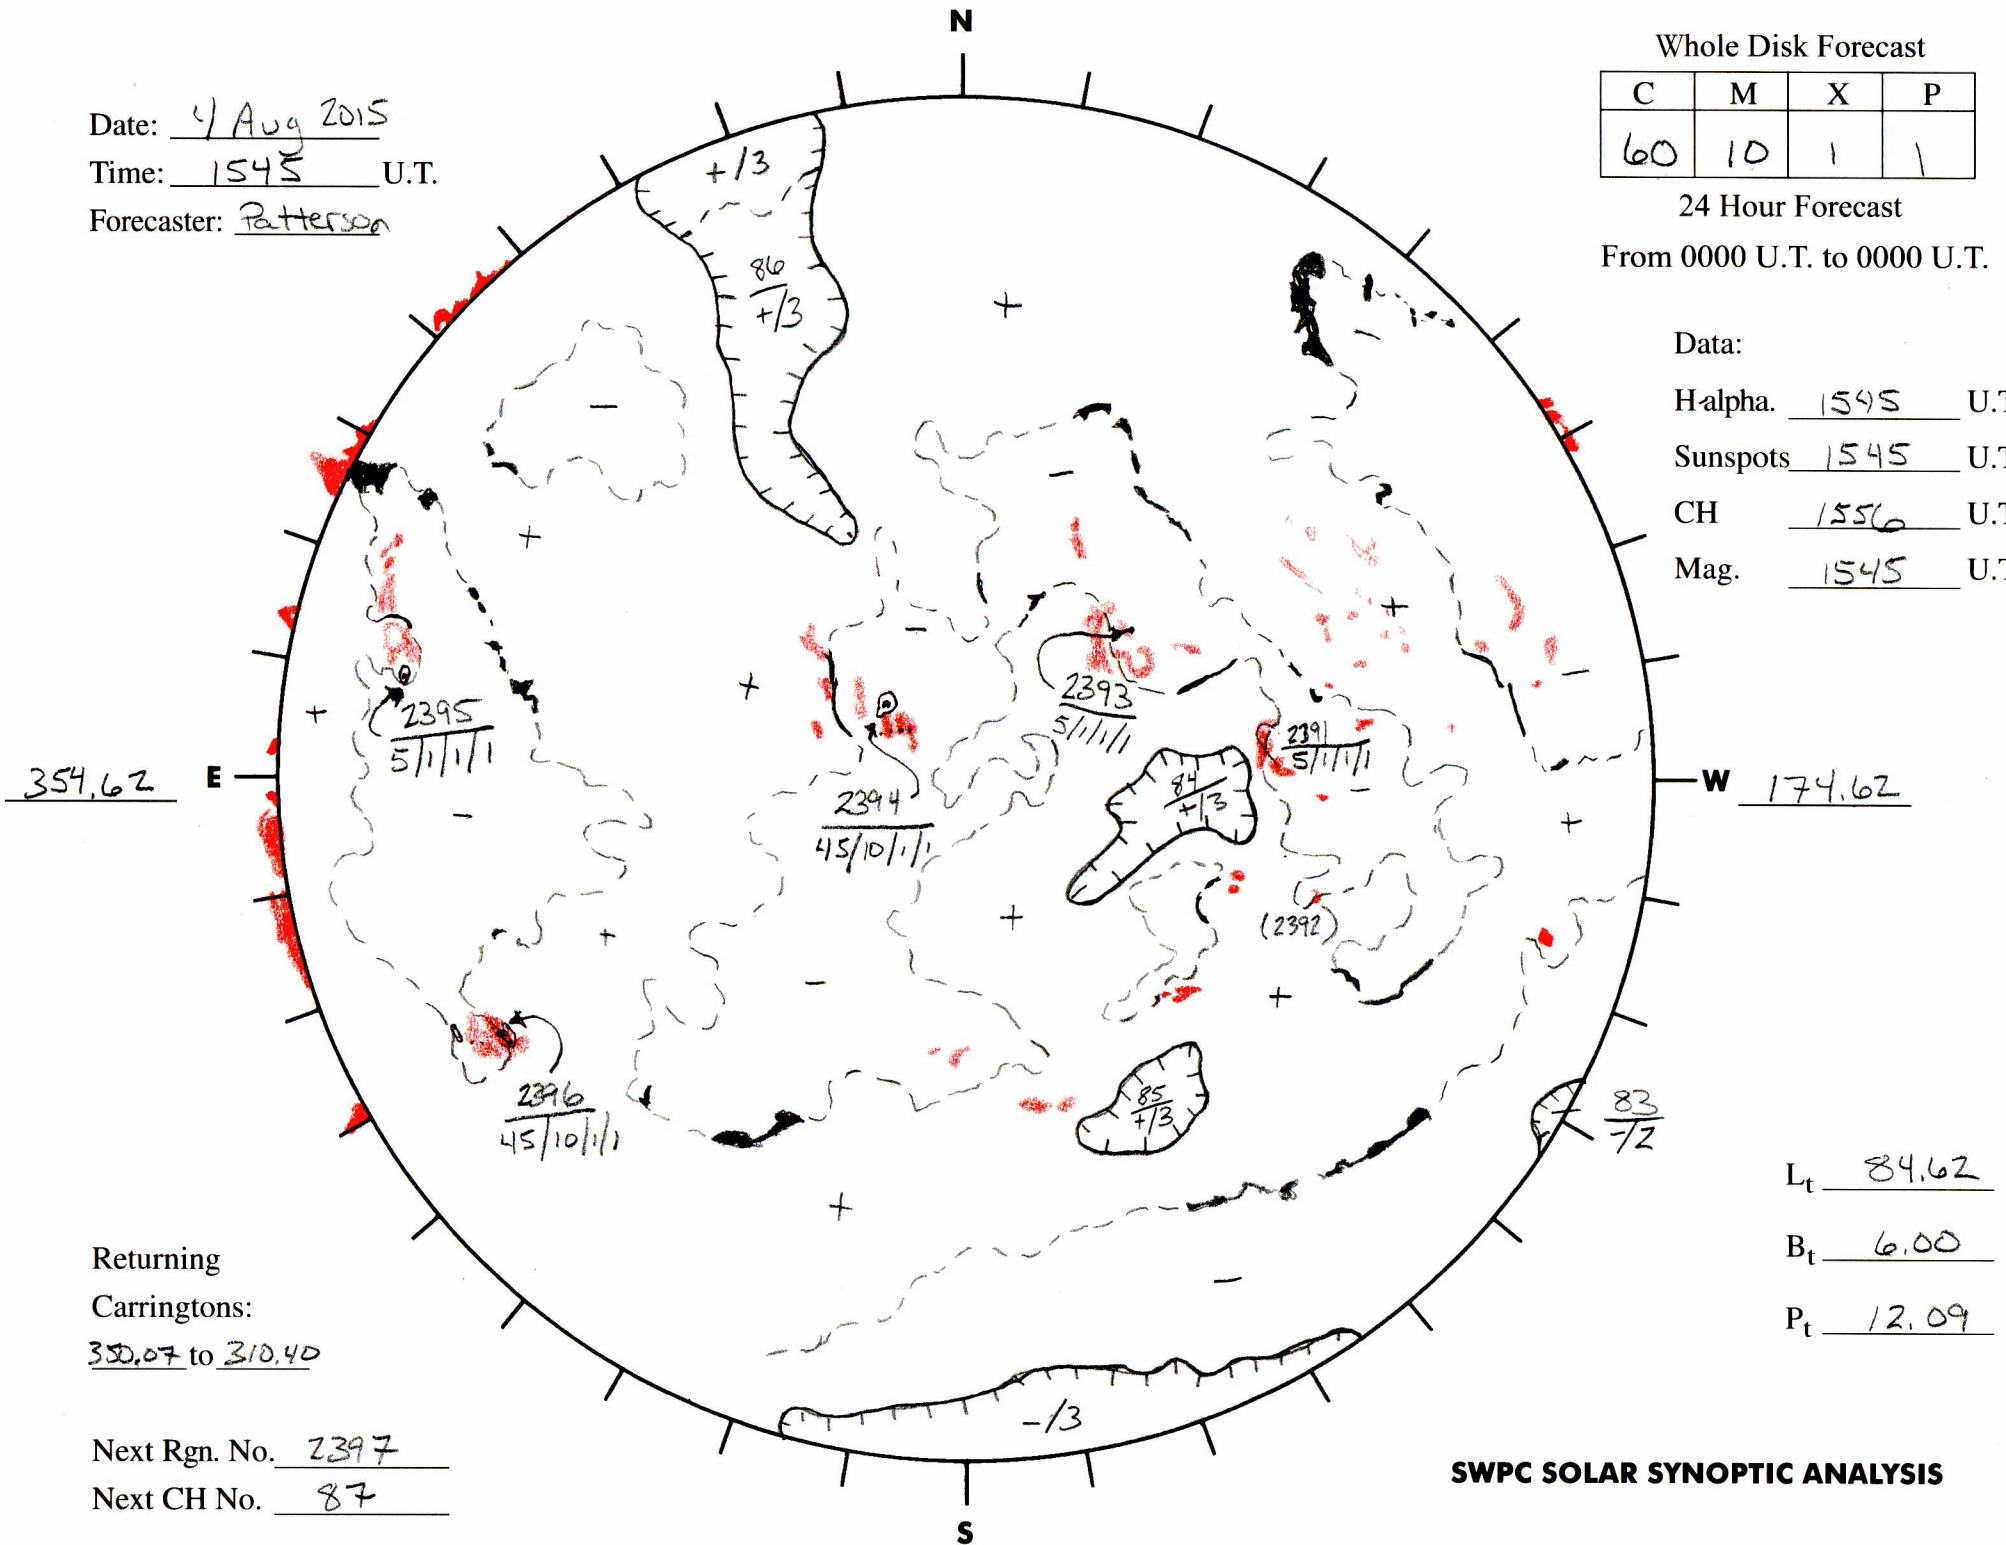

Date: 4 Aug 2015
 Time: 1545 U.T.
 Forecaster: Patterson

Whole Disk Forecast

C	M	X	P
60	10	1	1

24 Hour Forecast

From 0000 U.T. to 0000 U.T.

Data:

H-alpha. 1545 U.T.

Sunspots 1545 U.T.

CH 1556 U.T.

Mag. 1545 U.T.

354.62 E

W 174.62

Returning
 Carringtons:
350.07 to 310.40

Next Rgn. No. 2397
 Next CH No. 87

L_t 84.62

B_t 6.00

P_t 12.09