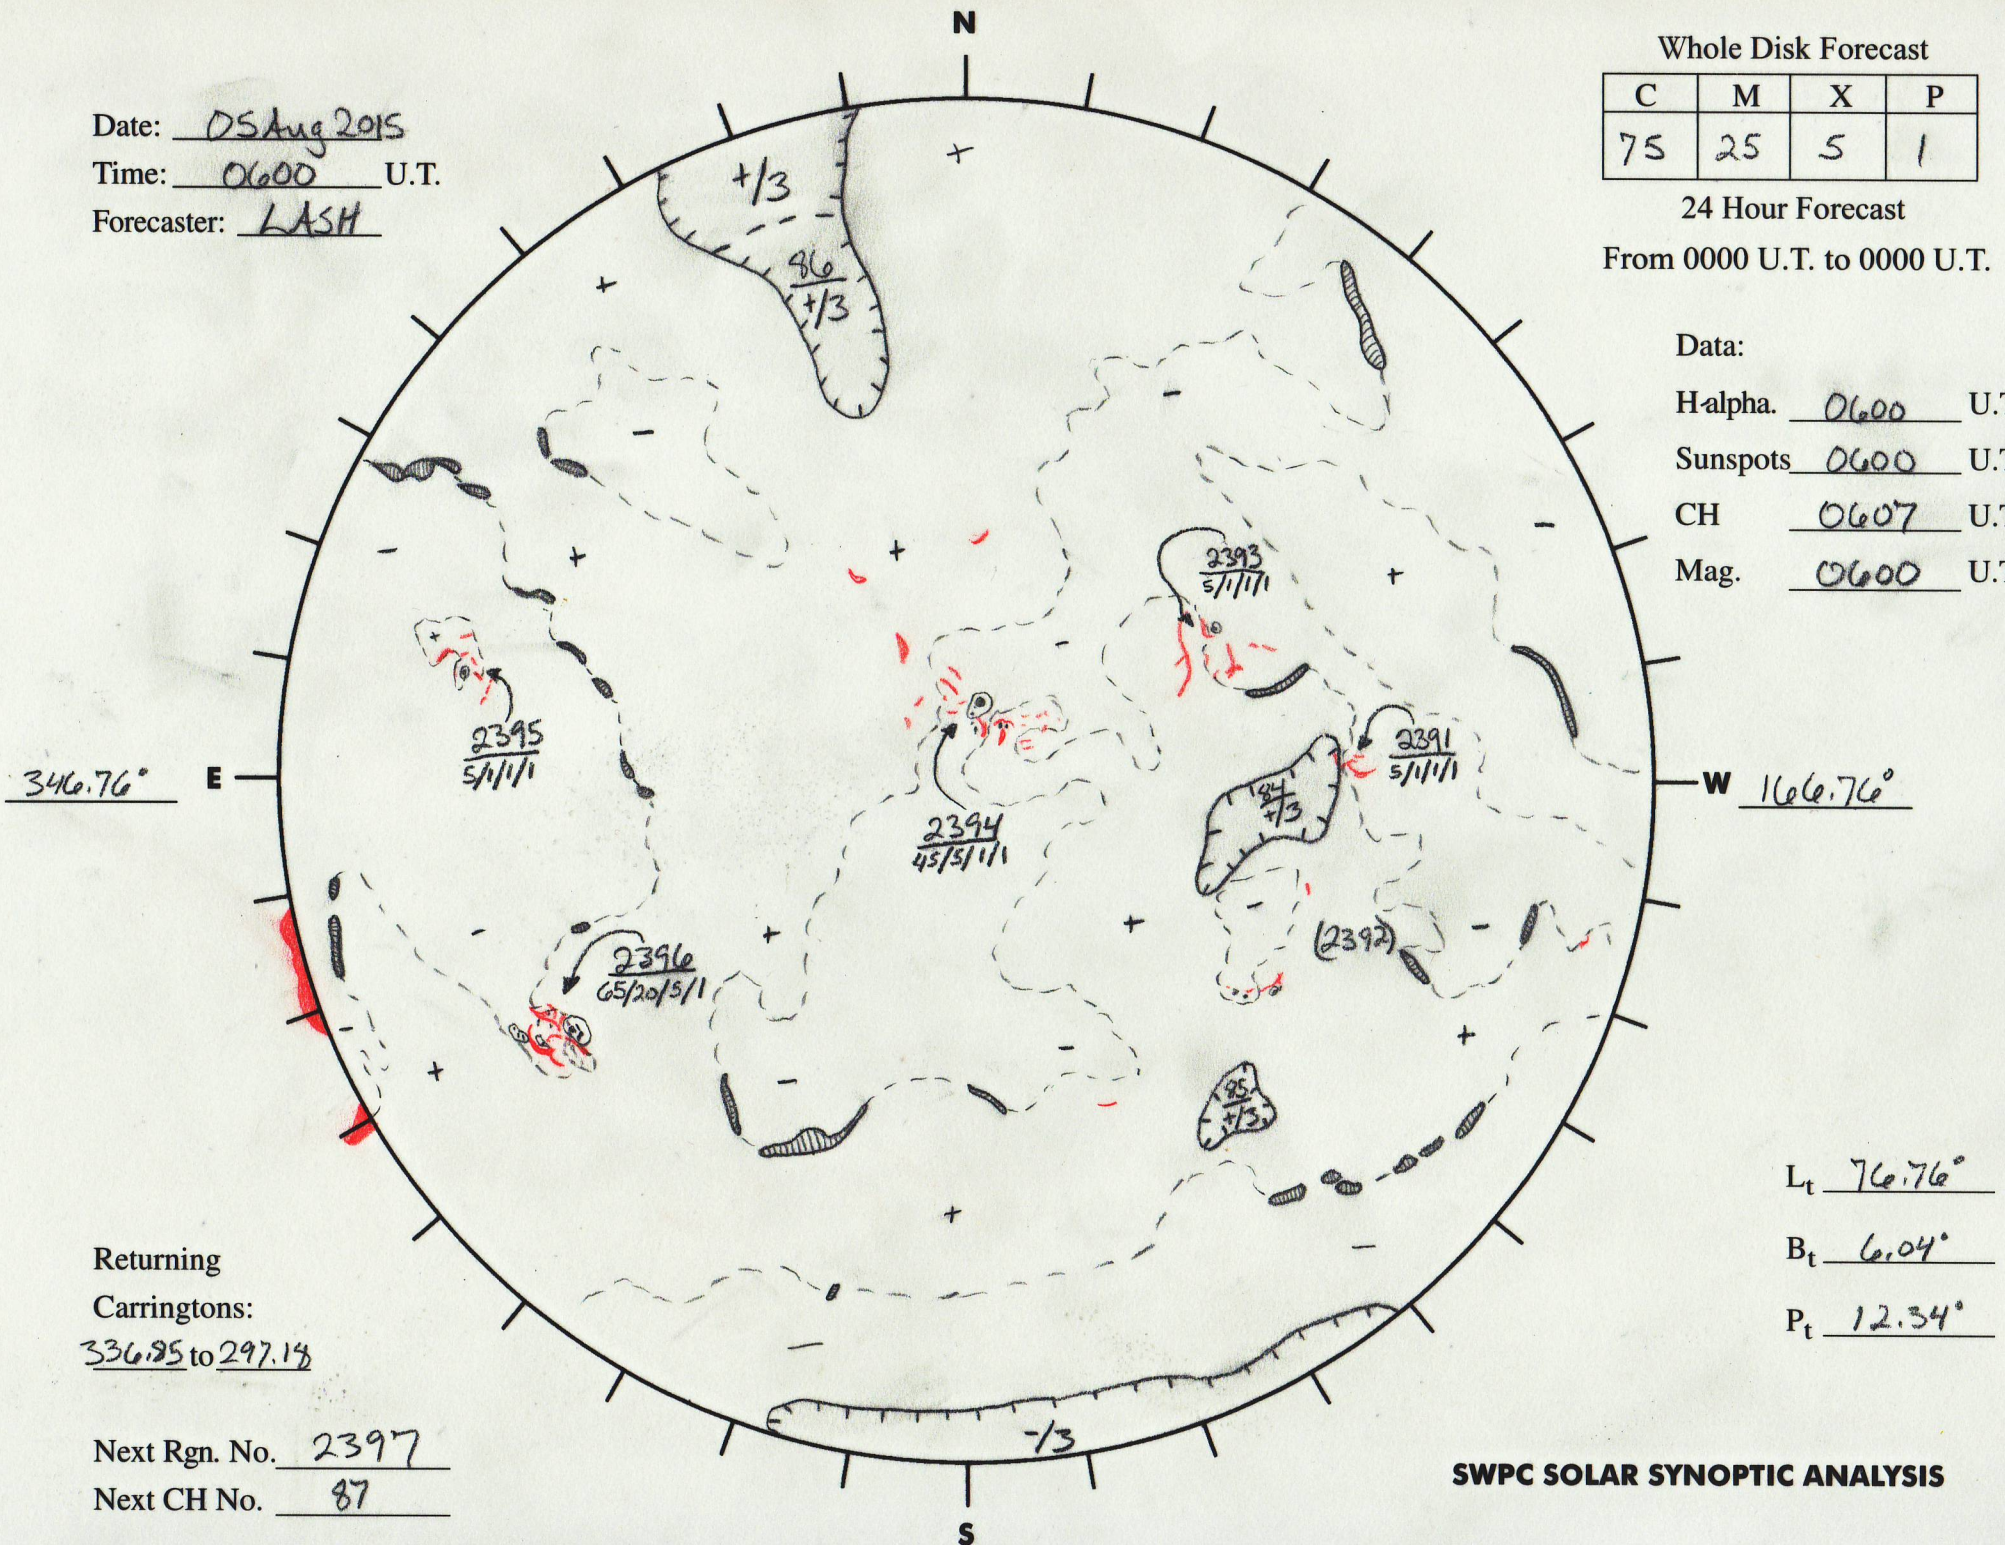

Date: 05 Aug 2015  
 Time: 0600 U.T.  
 Forecaster: LASH

Whole Disk Forecast

C	M	X	P
75	25	5	1

24 Hour Forecast

From 0000 U.T. to 0000 U.T.

Data:

H-alpha. 0600 U.T.

Sunspots 0600 U.T.

CH 0607 U.T.

Mag. 0600 U.T.

Returning  
 Carringtons:  
336.95 to 297.14

Next Rgn. No. 2397  
 Next CH No. 87

$L_t$  76.76°

$B_t$  6.04°

$P_t$  12.34°