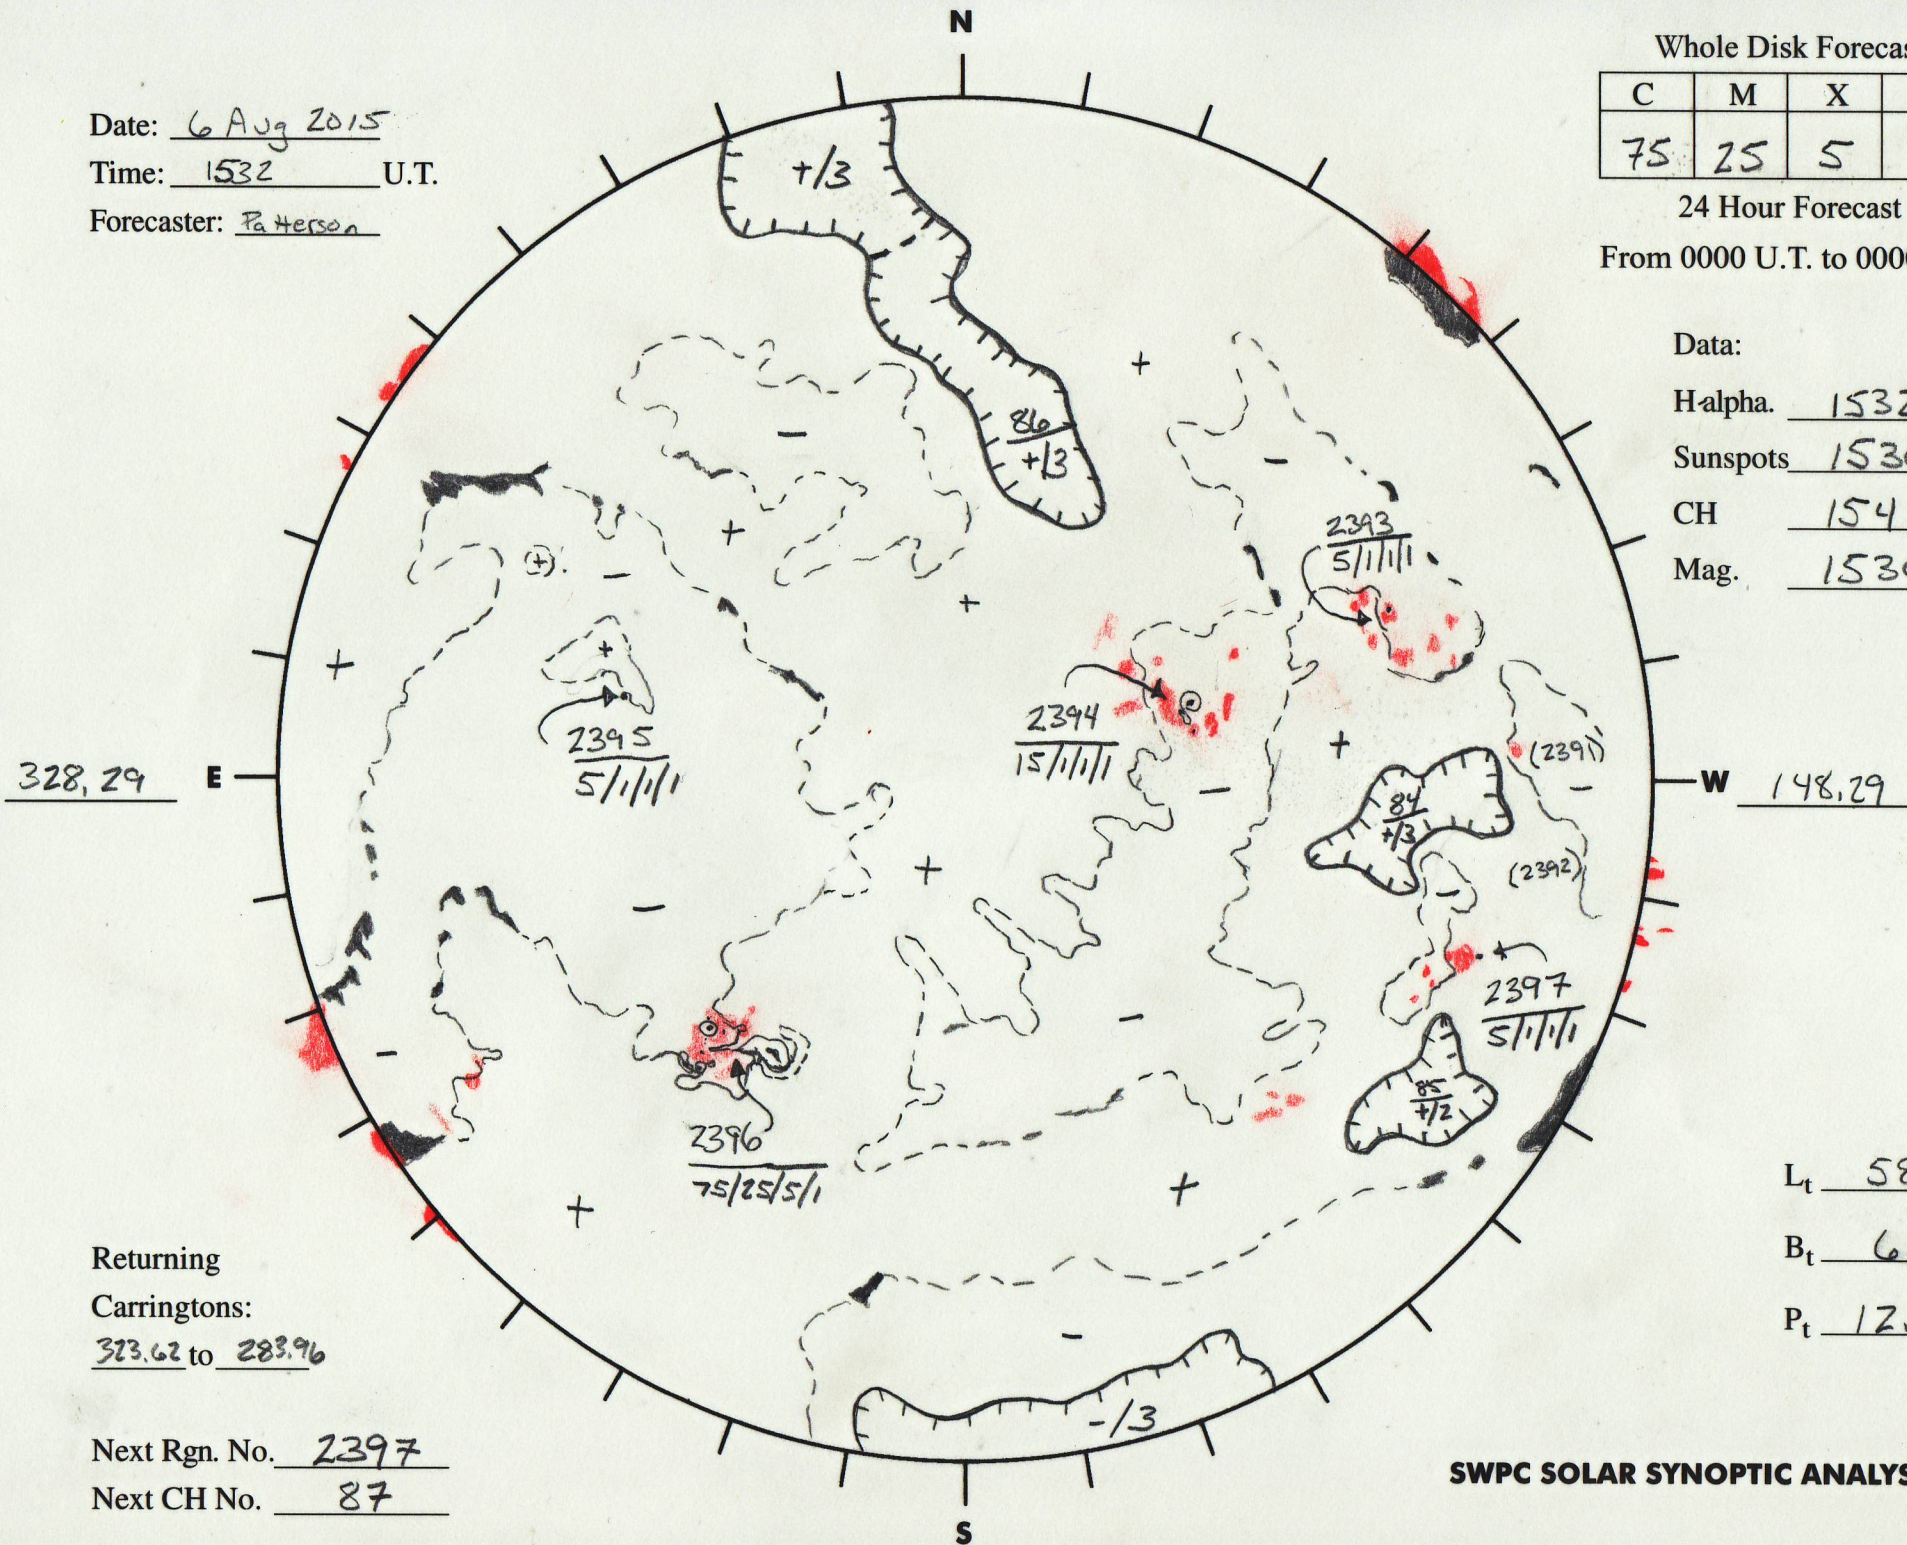

Date: 6 Aug 2015  
 Time: 1532 U.T.  
 Forecaster: Patterson

Whole Disk Forecast

| C  | M  | X | P |
|----|----|---|---|
| 75 | 25 | 5 | 1 |

24 Hour Forecast

From 0000 U.T. to 0000 U.T.

Data:

H-alpha. 1532 U.T.

Sunspots 1530 U.T.

CH 154 U.T.

Mag. 1530 U.T.

$L_t$  58.29

$B_t$  6.14

$P_t$  12.85

Returning  
 Carringtons:  
323.62 to 283.96

Next Rgn. No. 2397  
 Next CH No. 87