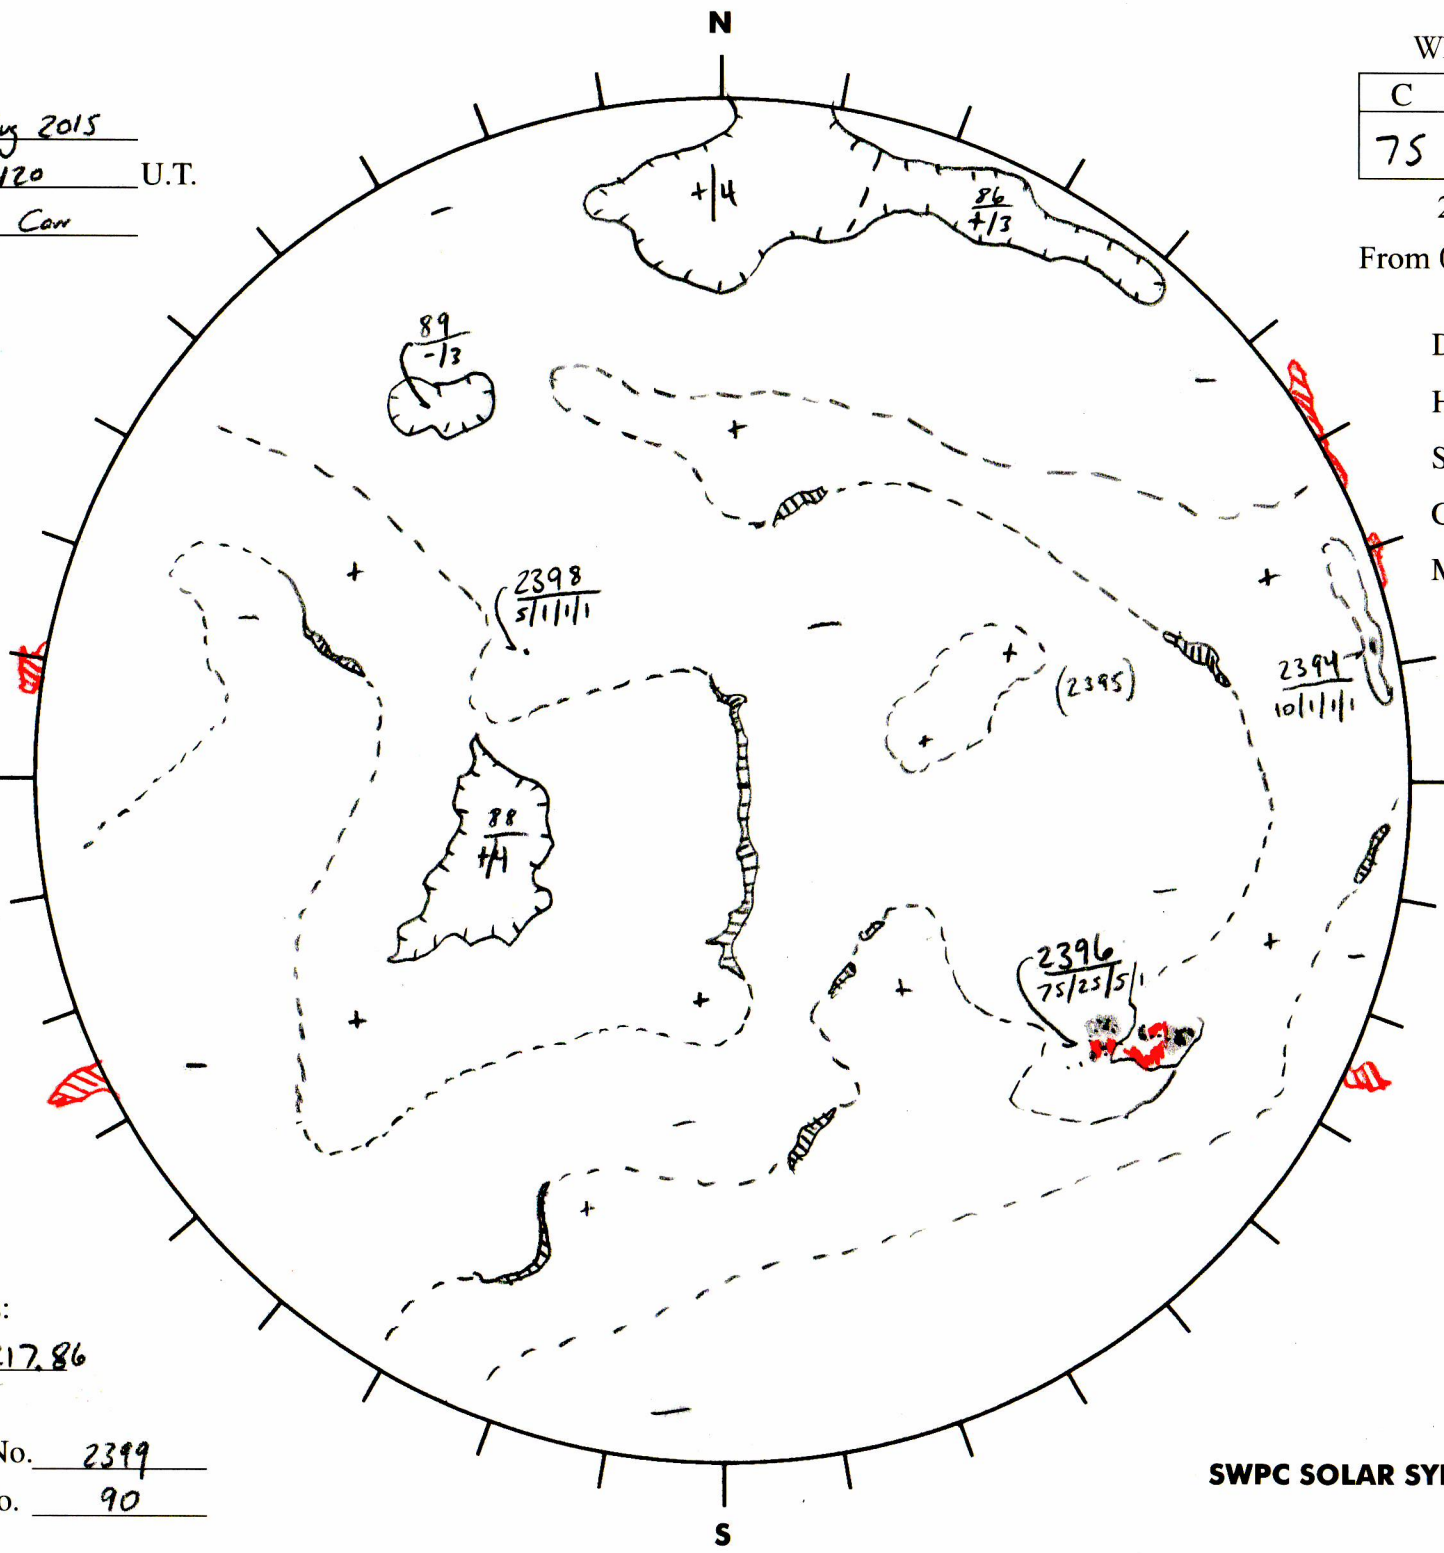

Date: 11 Aug 2015
 Time: 0420 U.T.
 Forecaster: Carr

Whole Disk Forecast

C	M	X	P
75	25	5	1

24 Hour Forecast
 From 0000 U.T. to 0000 U.T.

Data:
 Halpha. 0420 U.T.
 Sunspots 0355 U.T.
 CH 0358 U.T.
 Mag. 0345 U.T.

268.35 E

W 88.35

Returning
 Carringtons:
257.51 to 217.86

L_t 358.35
 B_t 6.41
 P_t 14.52

Next Rgn. No. 2399
 Next CH No. 90