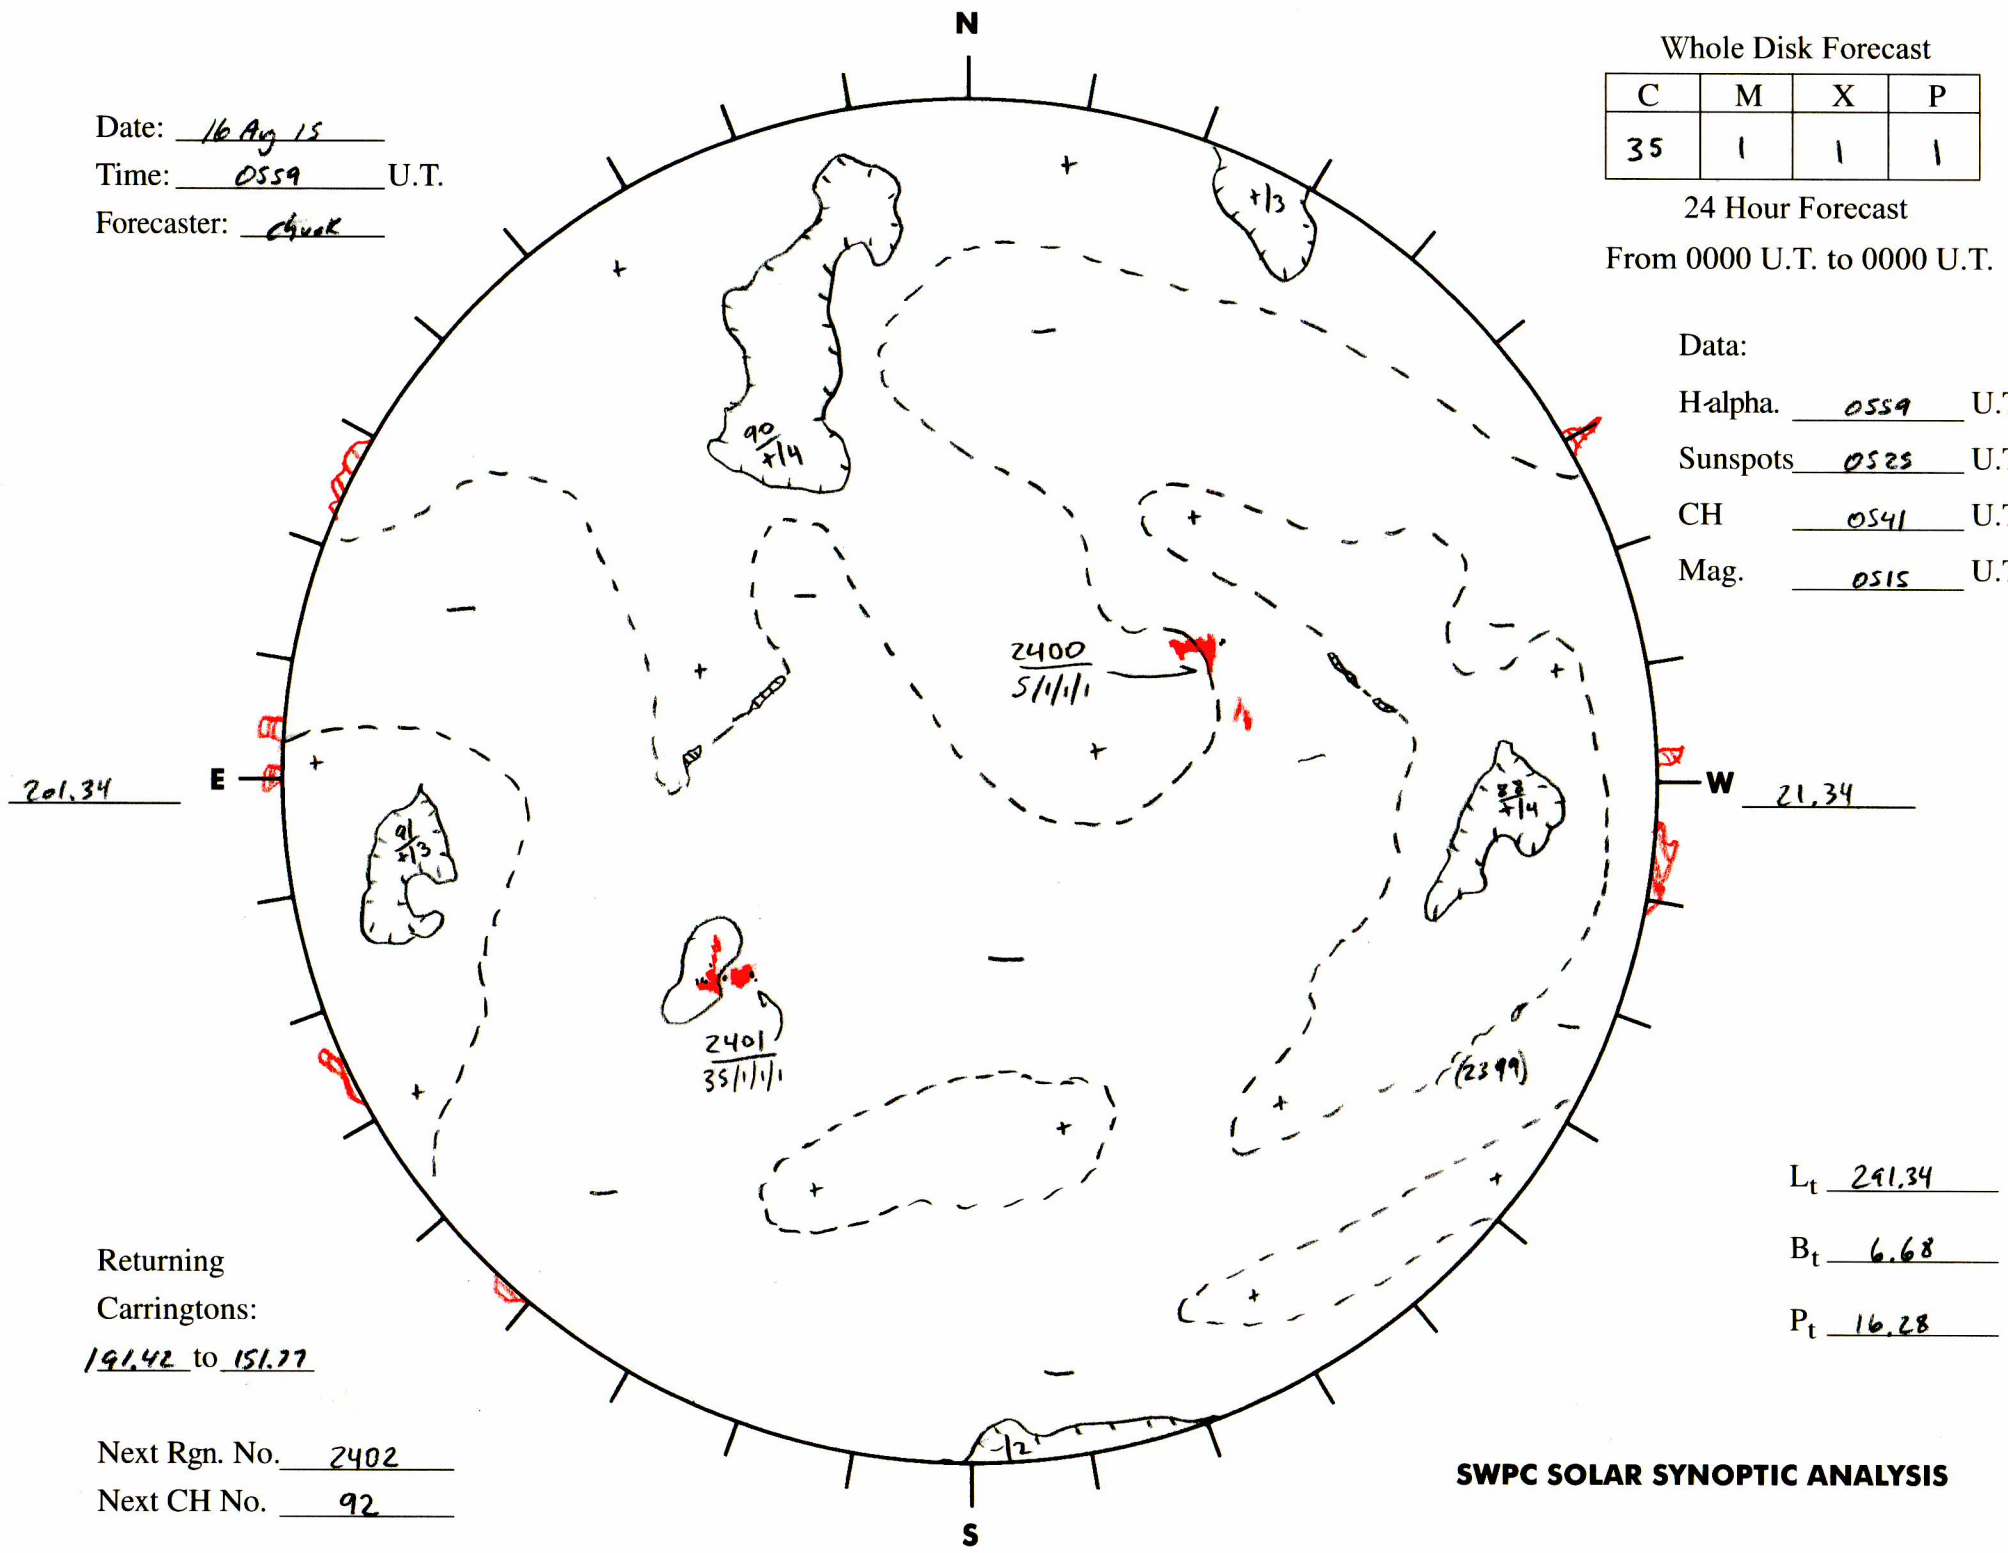

Date: 16 Aug 15
 Time: 0559 U.T.
 Forecaster: Chuck

Whole Disk Forecast

C	M	X	P
35	1	1	1

24 Hour Forecast
 From 0000 U.T. to 0000 U.T.

Data:
 H-alpha. 0559 U.T.
 Sunspots 0525 U.T.
 CH 0541 U.T.
 Mag. 0515 U.T.

201.34

E

21.34

W

Returning
 Carringtons:
191.42 to 151.77

L_t 291.34

B_t 6.68

P_t 16.28

Next Rgn. No. 2402

Next CH No. 92

SWPC SOLAR SYNOPTIC ANALYSIS