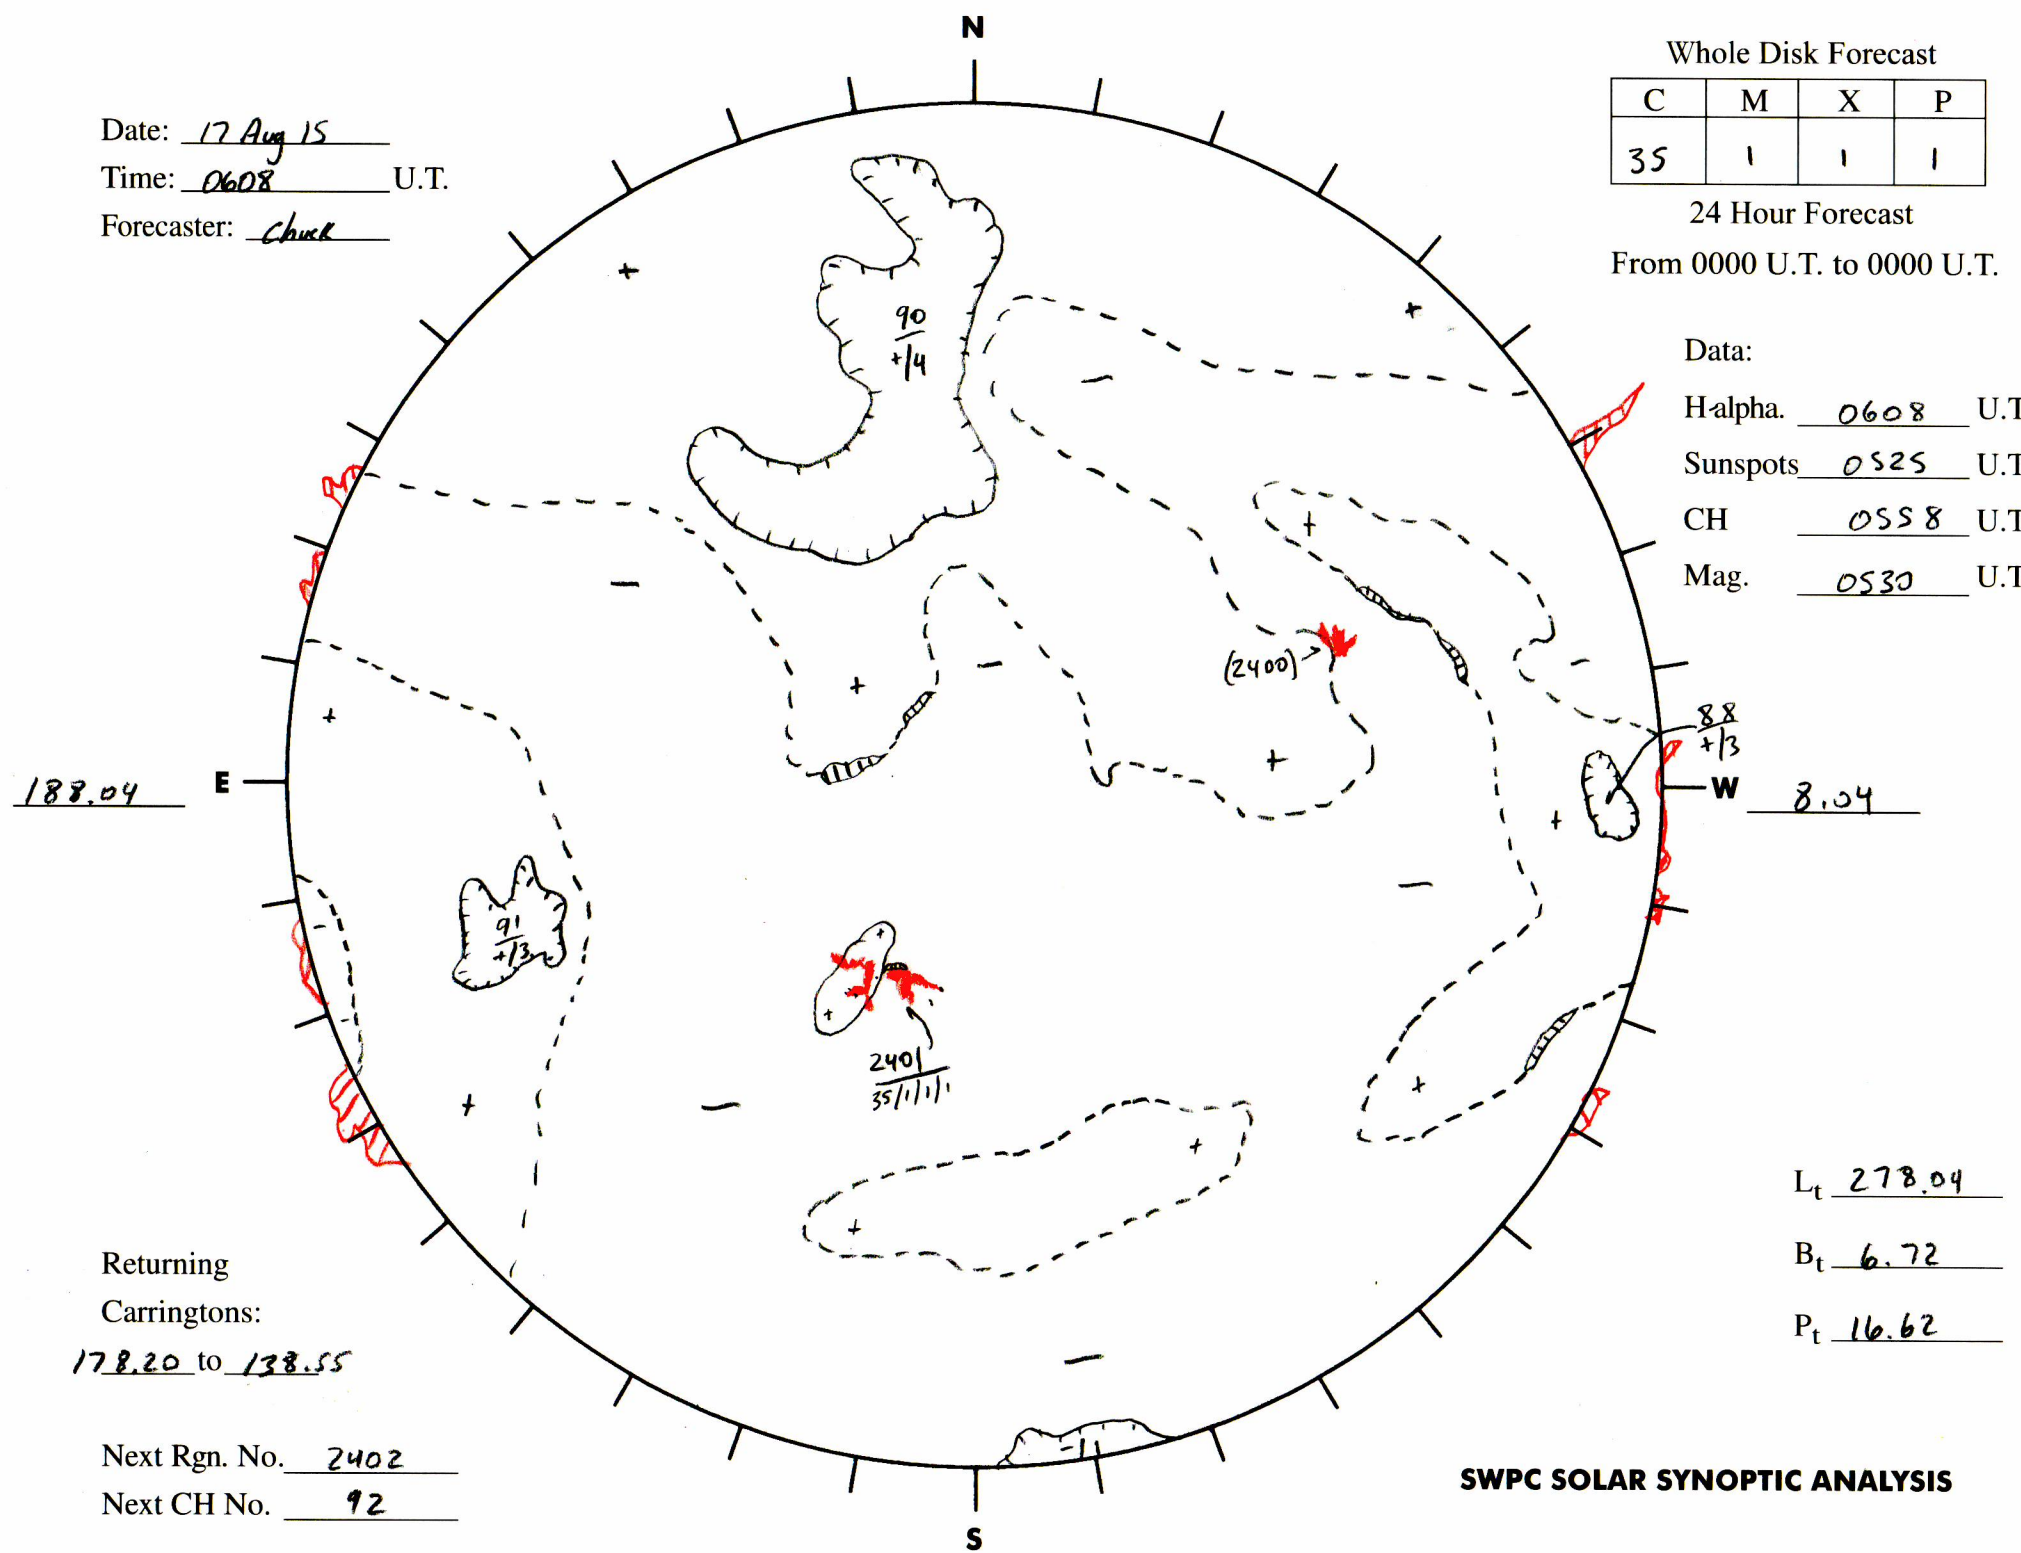

Date: 17 Aug 15
 Time: 0608 U.T.
 Forecaster: Chuck

Whole Disk Forecast

C	M	X	P
35	1	1	1

24 Hour Forecast
 From 0000 U.T. to 0000 U.T.

Data:
 Halpha. 0608 U.T.
 Sunspots 0525 U.T.
 CH 0558 U.T.
 Mag. 0530 U.T.

188.04

8.04

Returning
 Carringtons:
178.20 to 138.55

Next Rgn. No. 2402
 Next CH No. 92

L_t 278.04
 B_t 6.72
 P_t 16.62