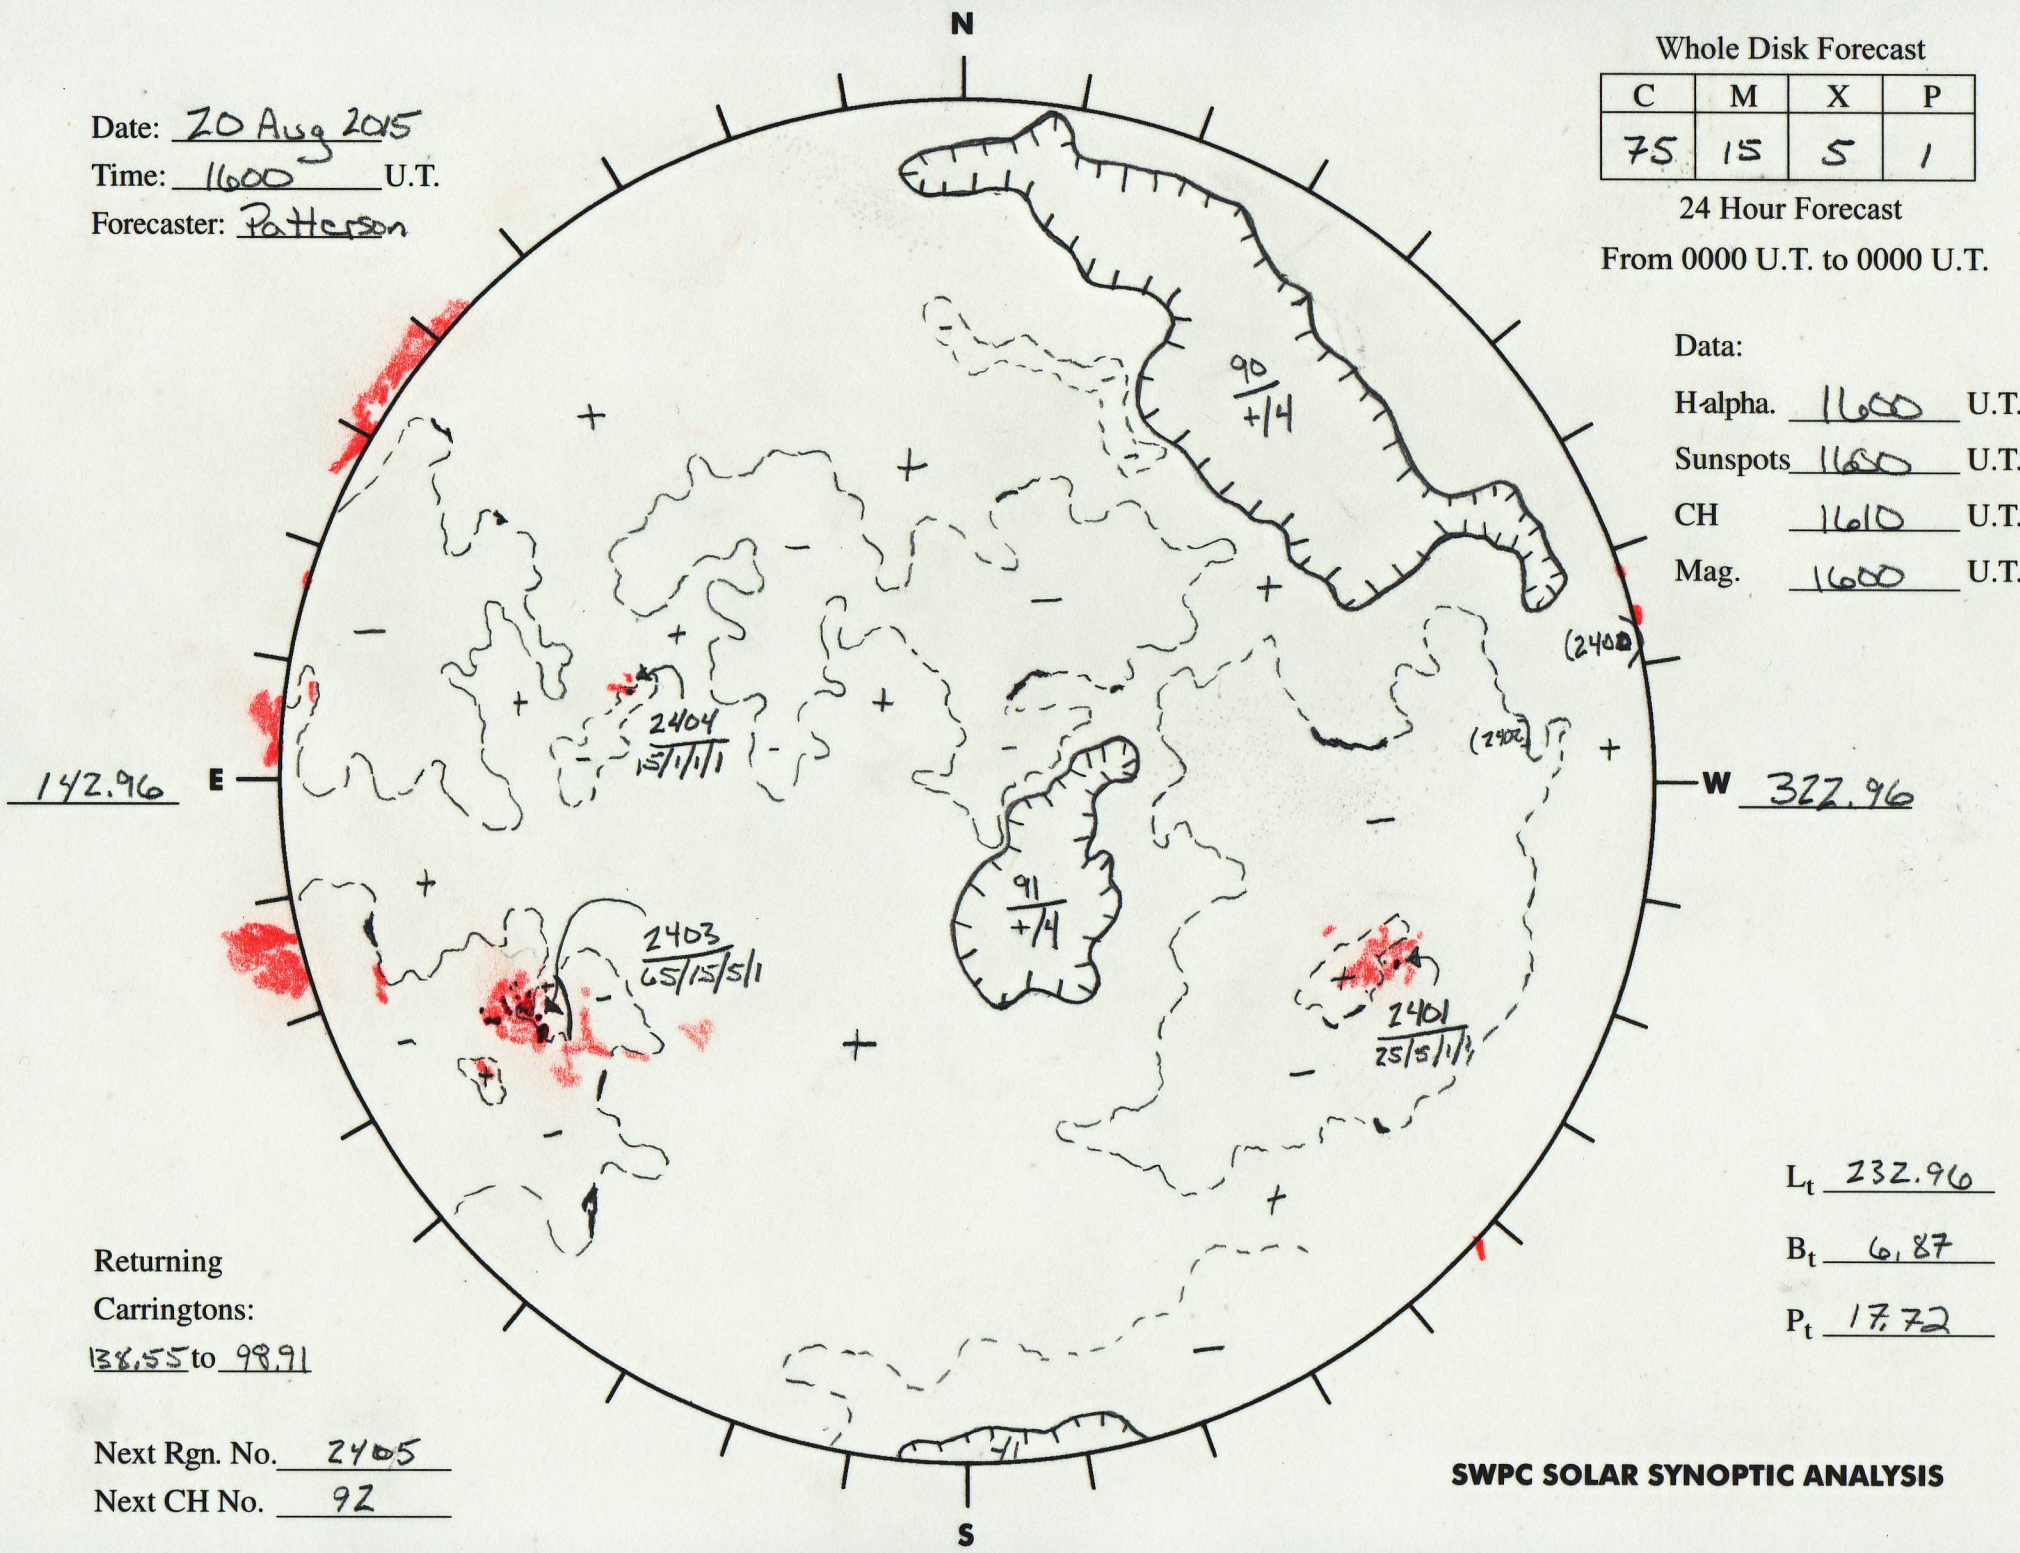

Date: 20 Aug 2015
 Time: 1600 U.T.
 Forecaster: Patterson

Whole Disk Forecast

| C | M | X | P |
|----|----|---|---|
| 75 | 15 | 5 | 1 |

24 Hour Forecast
 From 0000 U.T. to 0000 U.T.

Data:

H-alpha. 1600 U.T.

Sunspots 1600 U.T.

CH 1610 U.T.

Mag. 1600 U.T.

142.96 E

W 322.96

Returning
 Carringtons:
138.55 to 98.91

Next Rgn. No. 2405
 Next CH No. 92

L_t 232.96

B_t 6.87

P_t 17.72