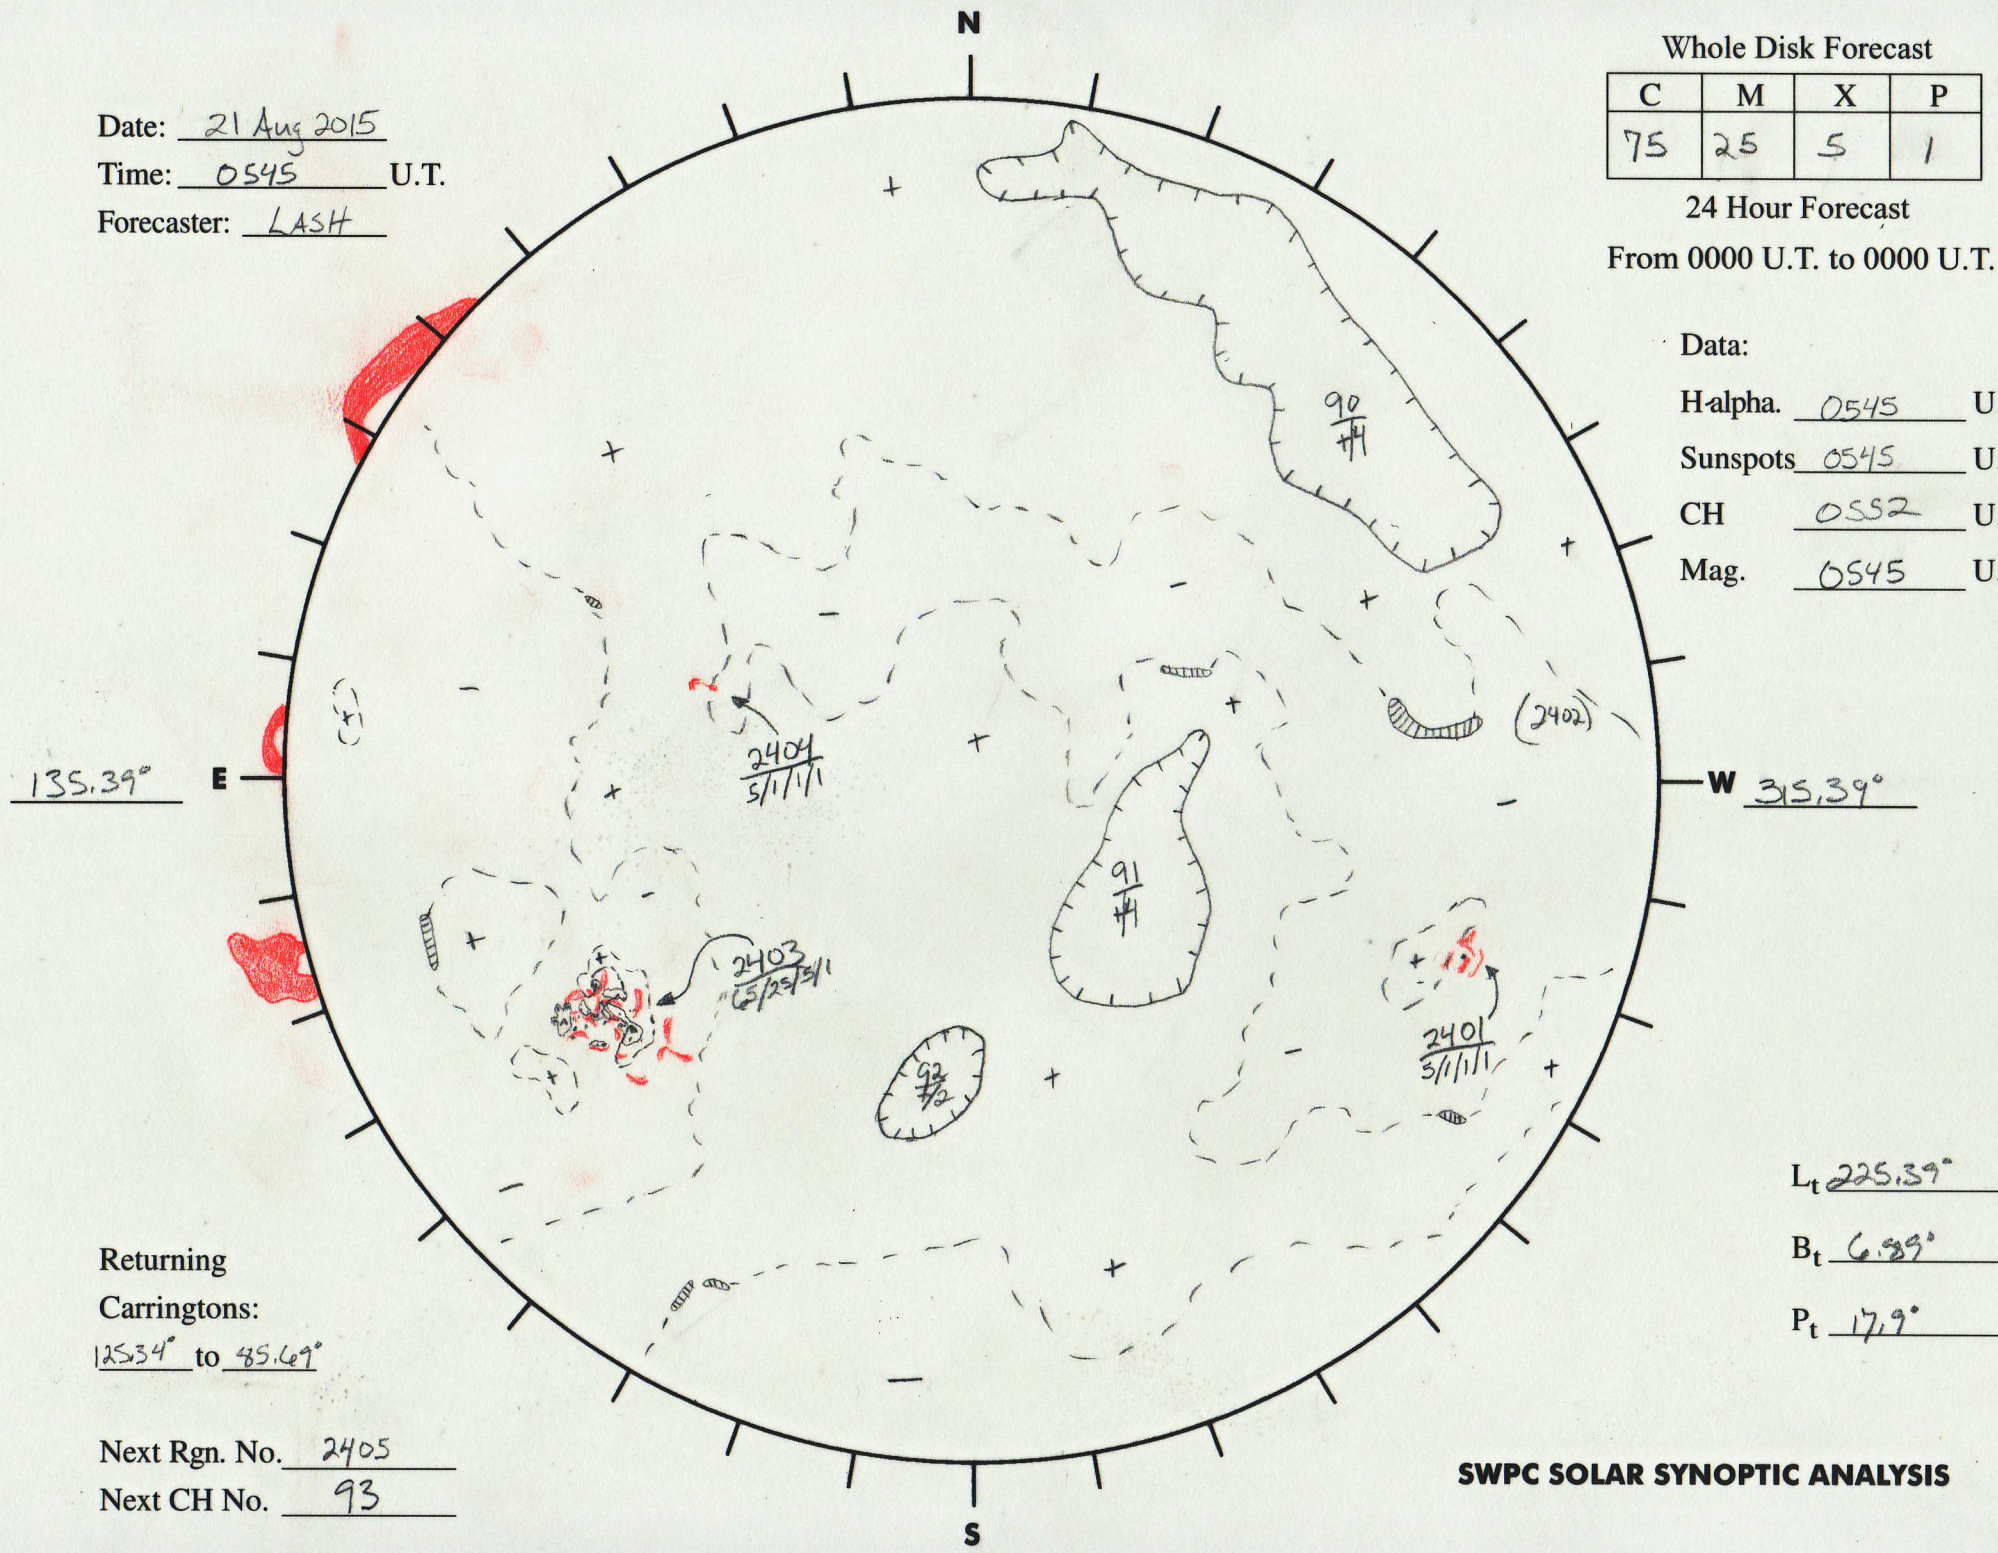

Date: 21 Aug 2015  
 Time: 0545 U.T.  
 Forecaster: LASH

Whole Disk Forecast

C	M	X	P
75	25	5	1

24 Hour Forecast

From 0000 U.T. to 0000 U.T.

Data:

H-alpha. 0545 U.T.

Sunspots 0545 U.T.

CH 0552 U.T.

Mag. 0545 U.T.

135.39° E

W 315.39°

Returning  
 Carringtons:  
12534 to 45.69°

Next Rgn. No. 2405  
 Next CH No. 93

L<sub>t</sub> 225.39°

B<sub>t</sub> 6.89°

P<sub>t</sub> 17.9°