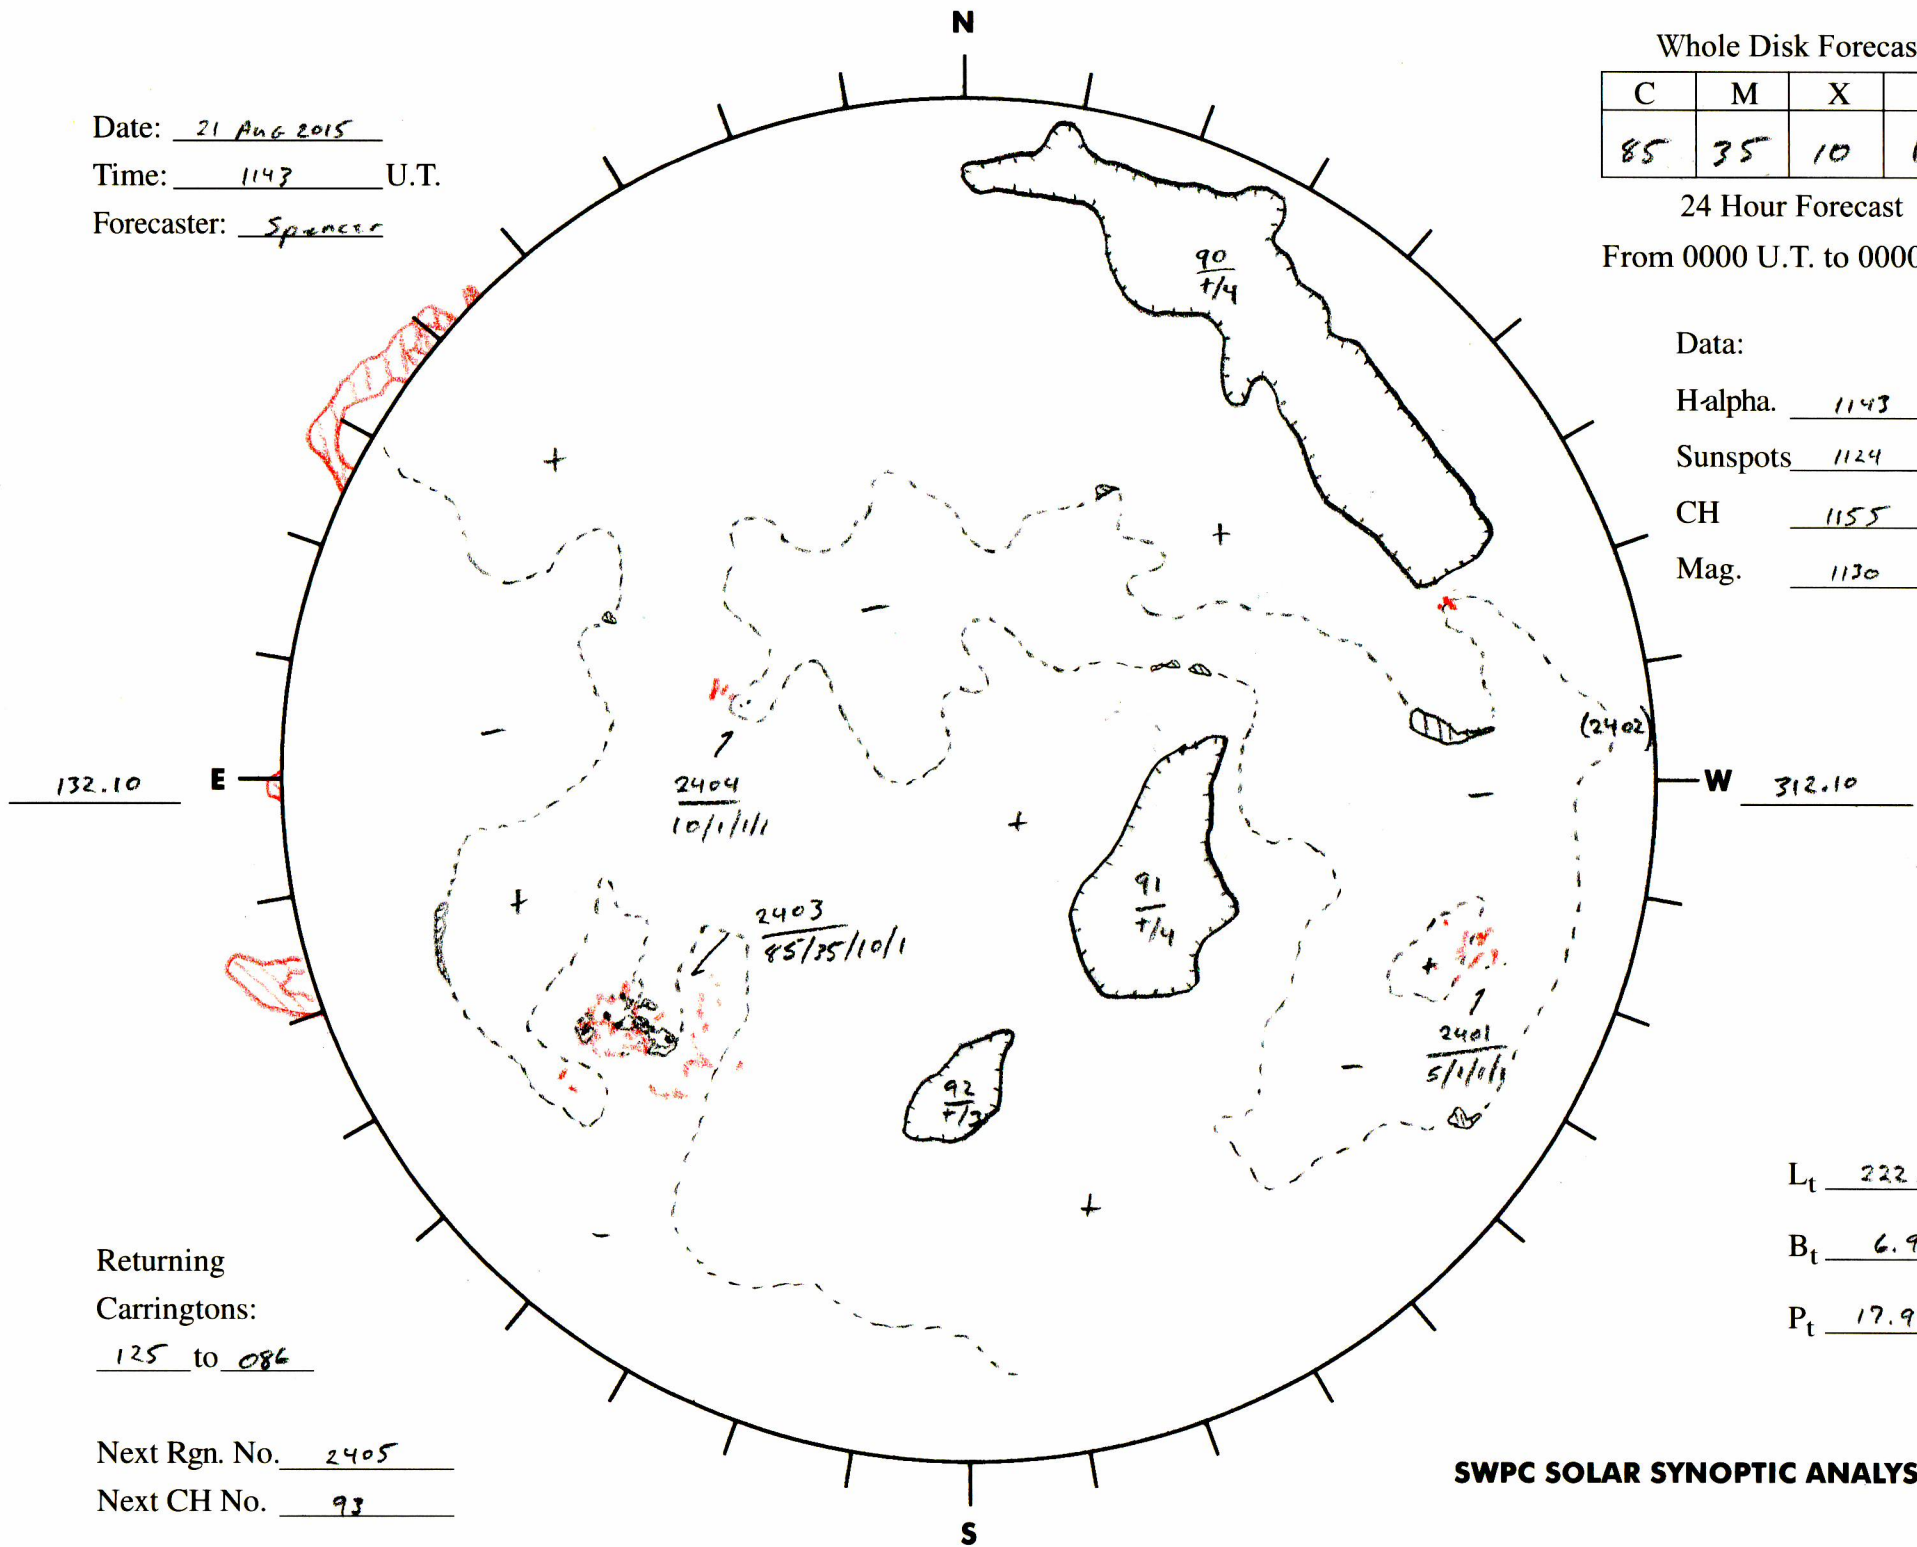

Date: 21 Aug 2015  
 Time: 1143 U.T.  
 Forecaster: Spencer

Whole Disk Forecast

C	M	X	P
85	35	10	1

24 Hour Forecast  
 From 0000 U.T. to 0000 U.T.

Data:  
 H-alpha. 1143 U.T.  
 Sunspots 1124 U.T.  
 CH 1155 U.T.  
 Mag. 1130 U.T.

132.10

312.10

Returning  
 Carringtons:  
125 to 086

$L_t$  222.10  
 $B_t$  6.90  
 $P_t$  17.97

Next Rgn. No. 2405  
 Next CH No. 93