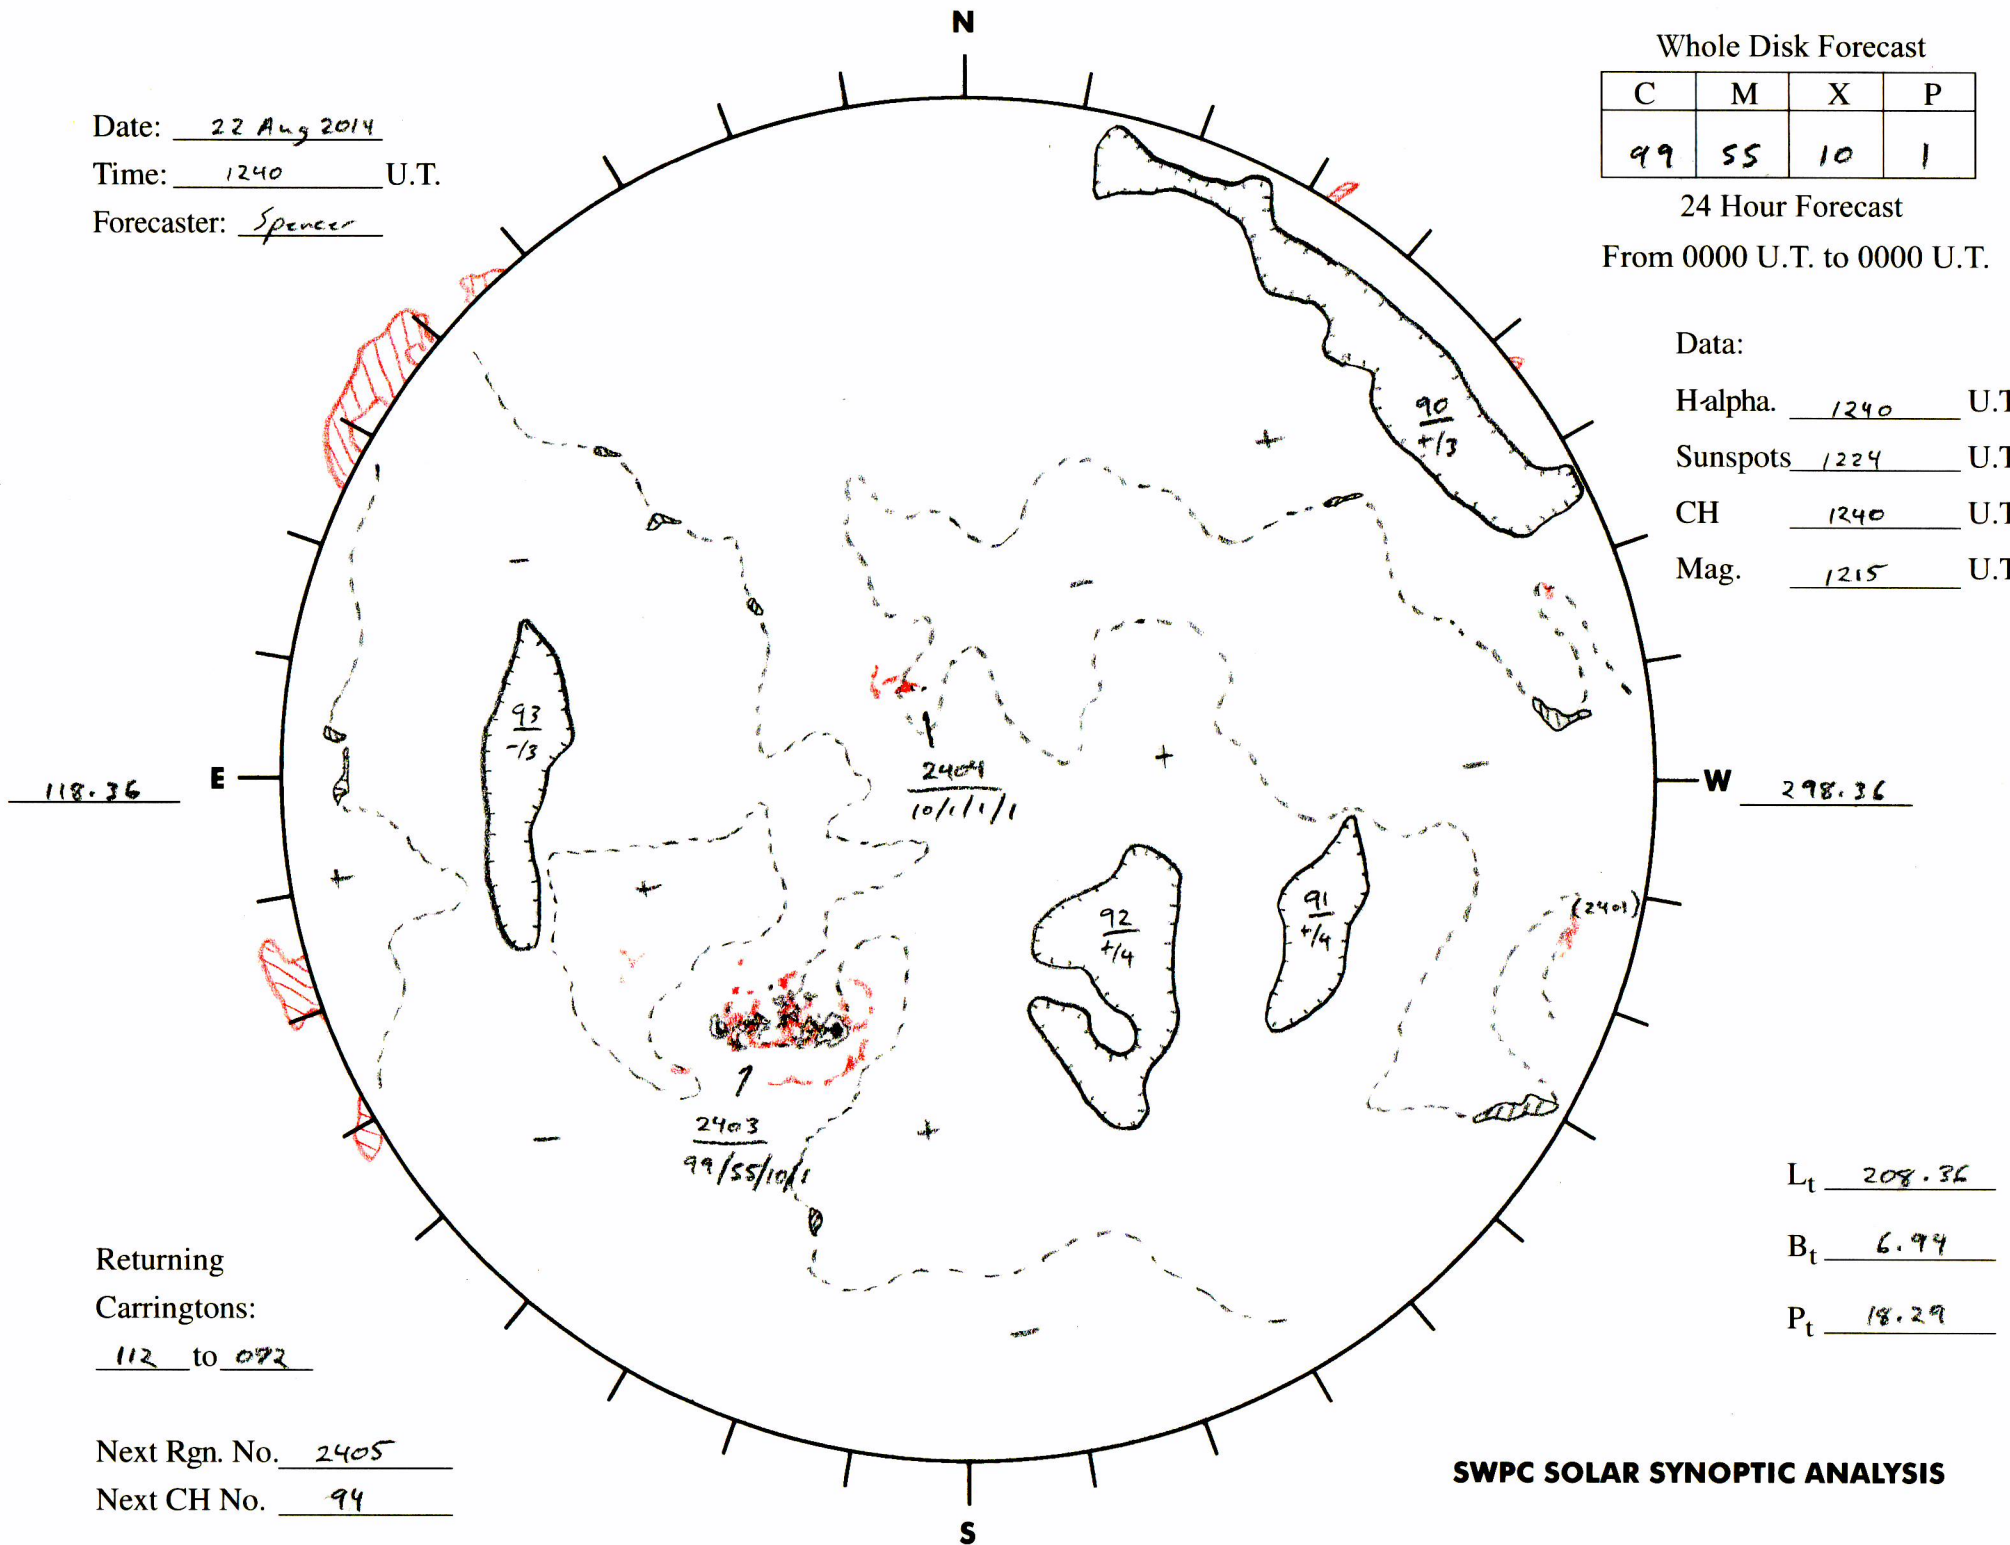

Date: 22 Aug 2014  
 Time: 1240 U.T.  
 Forecaster: Spencer

Whole Disk Forecast

C	M	X	P
99	55	10	1

24 Hour Forecast  
 From 0000 U.T. to 0000 U.T.

Data:  
 H-alpha. 1240 U.T.  
 Sunspots 1224 U.T.  
 CH 1240 U.T.  
 Mag. 1215 U.T.

Returning  
 Carringtons:  
112 to 092

Next Rgn. No. 2405  
 Next CH No. 94

$L_t$  208.36  
 $B_t$  6.99  
 $P_t$  18.29