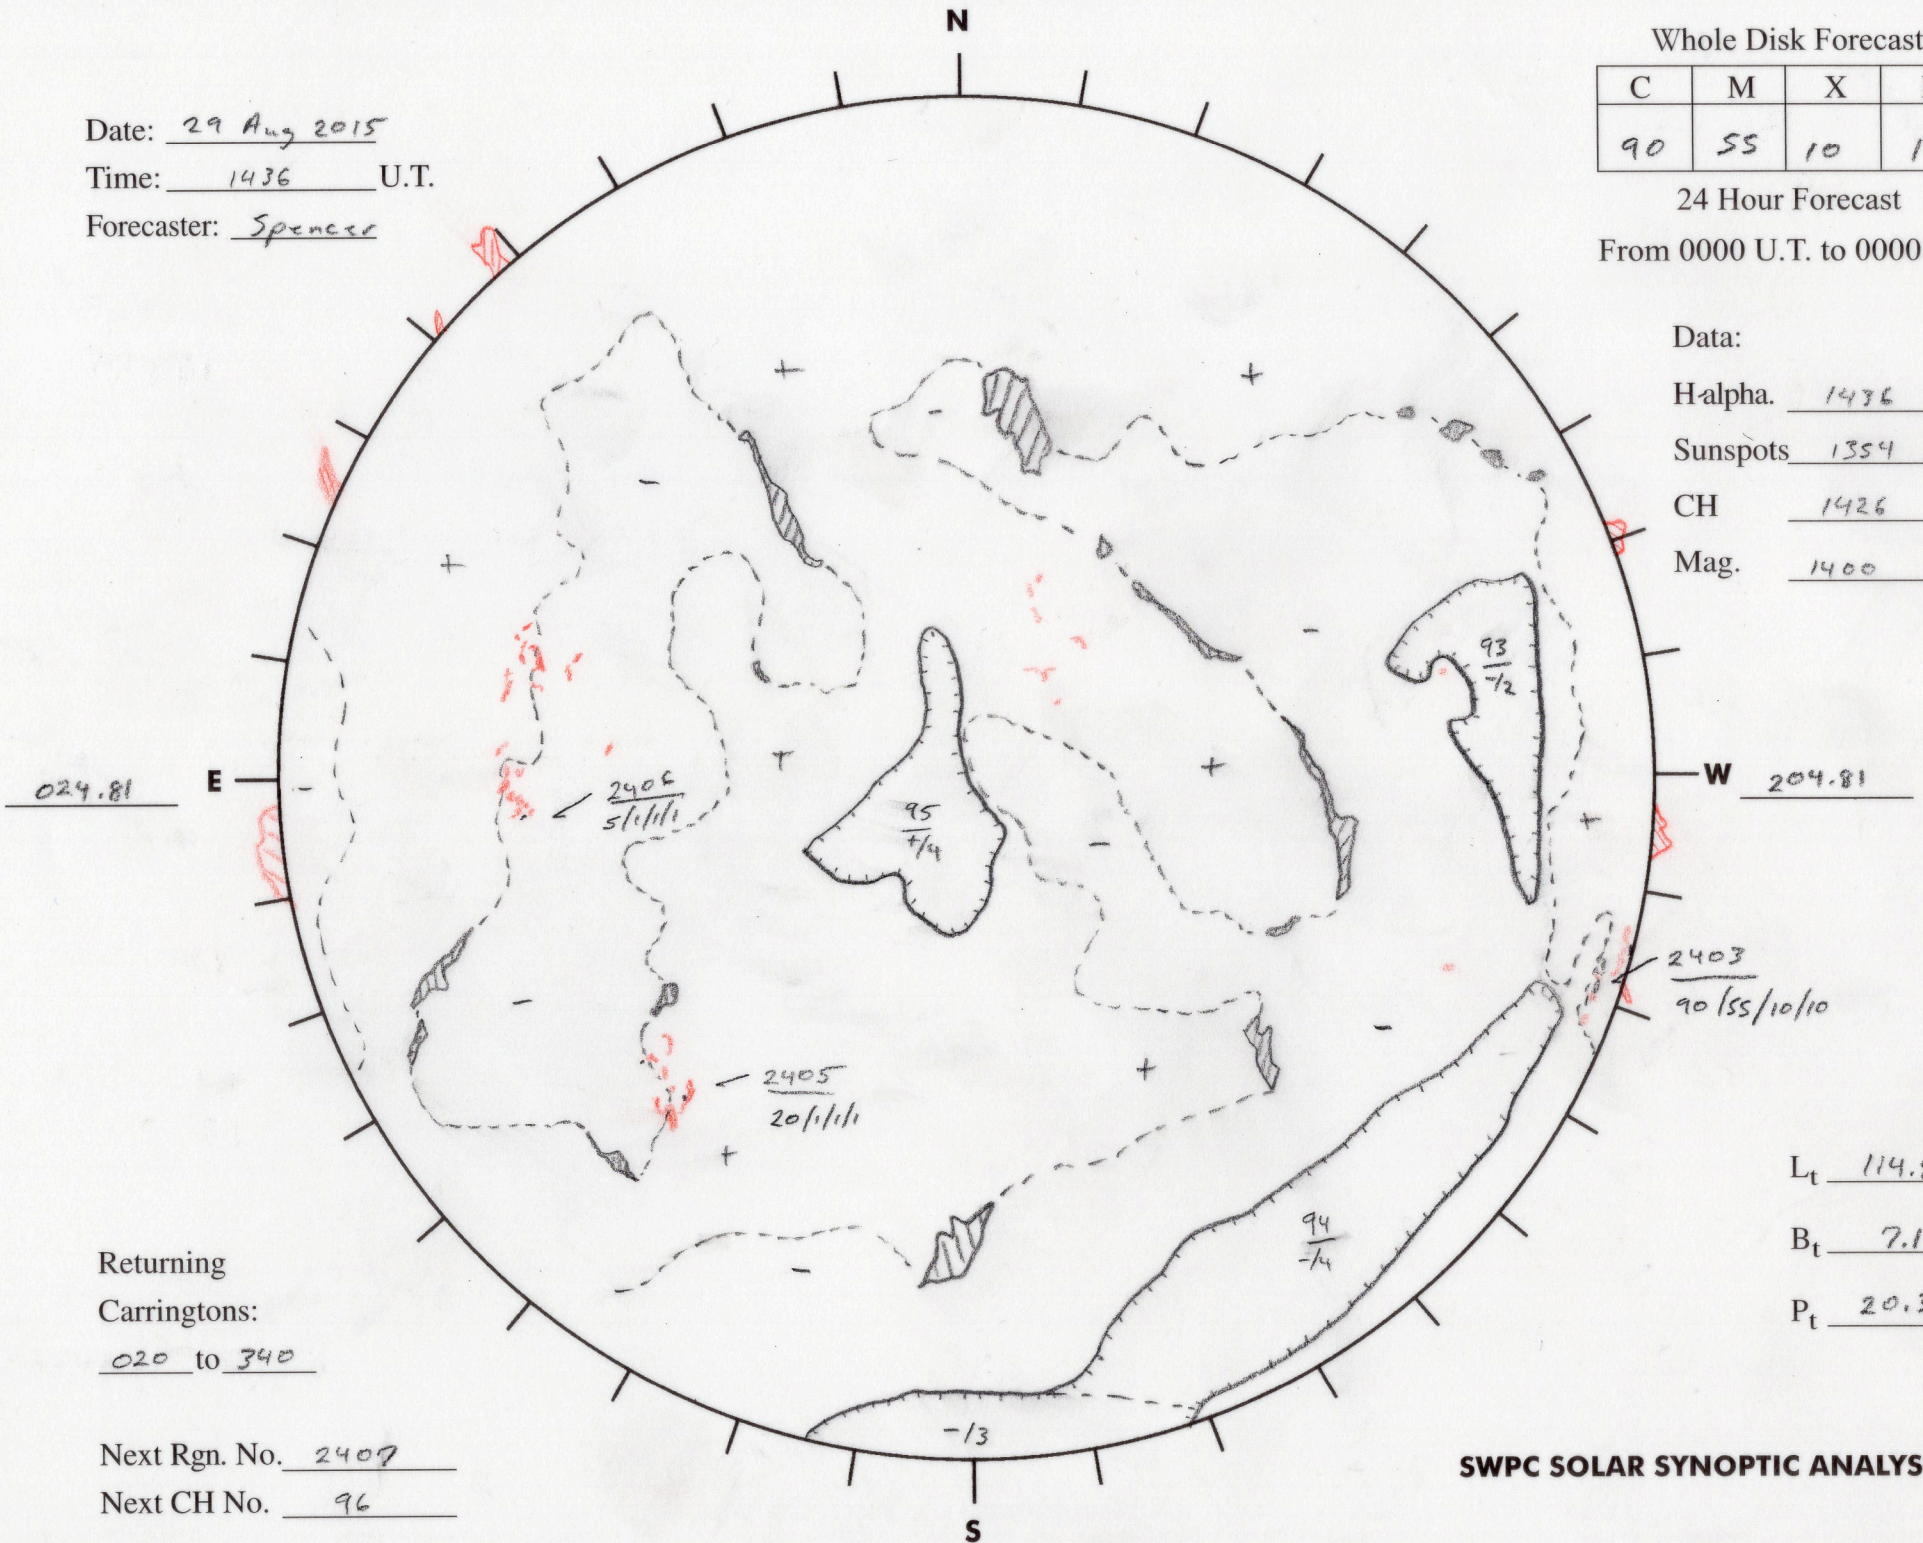

Date: 29 Aug 2015
 Time: 1436 U.T.
 Forecaster: Spencer

Whole Disk Forecast

C	M	X	P
90	55	10	10

24 Hour Forecast
 From 0000 U.T. to 0000 U.T.

Data:
 H-alpha. 1436 U.T.
 Sunspots 1354 U.T.
 CH 1426 U.T.
 Mag. 1400 U.T.

Returning
 Carringtons:
020 to 340

Next Rgn. No. 2407
 Next CH No. 96

L_t 114.81
 B_t 7.14
 P_t 20.33