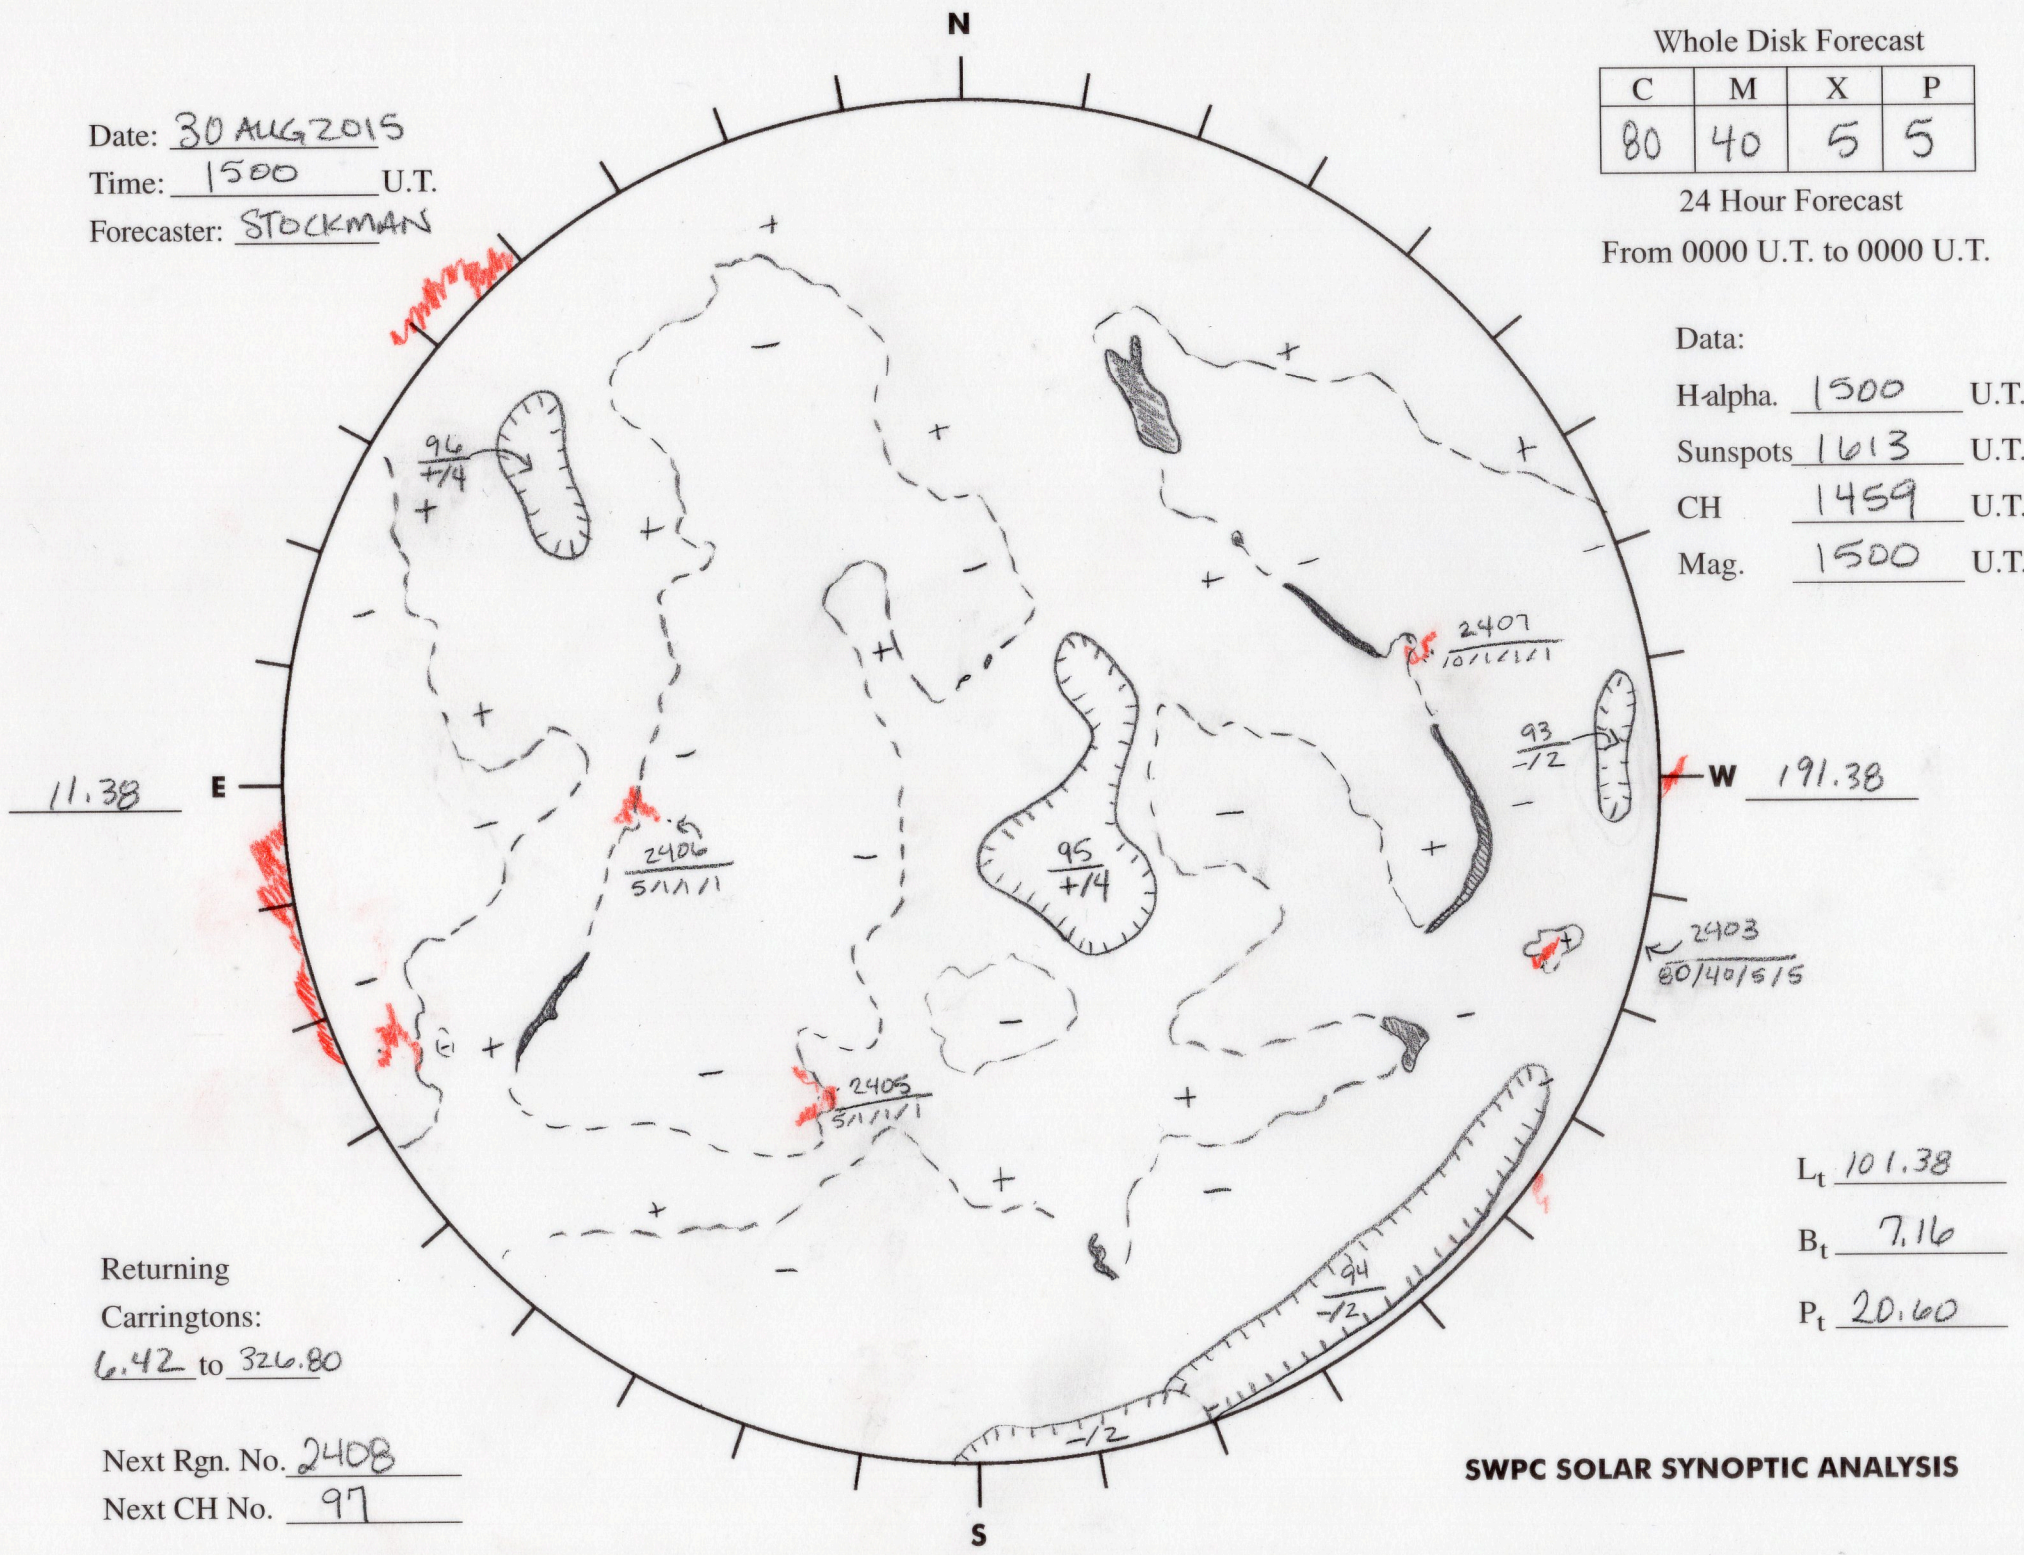

Date: 30 AUG 2015
 Time: 1500 U.T.
 Forecaster: STOCKMAN

Whole Disk Forecast

C	M	X	P
80	40	5	5

24 Hour Forecast
 From 0000 U.T. to 0000 U.T.

Data:
 H α 1500 U.T.
 Sunspots 1613 U.T.
 CH 1459 U.T.
 Mag. 1500 U.T.

Returning
 Carringtons:
6.42 to 326.80

Next Rgn. No. 2408
 Next CH No. 97

L_t 101.38
 B_t 7.16
 P_t 20.60