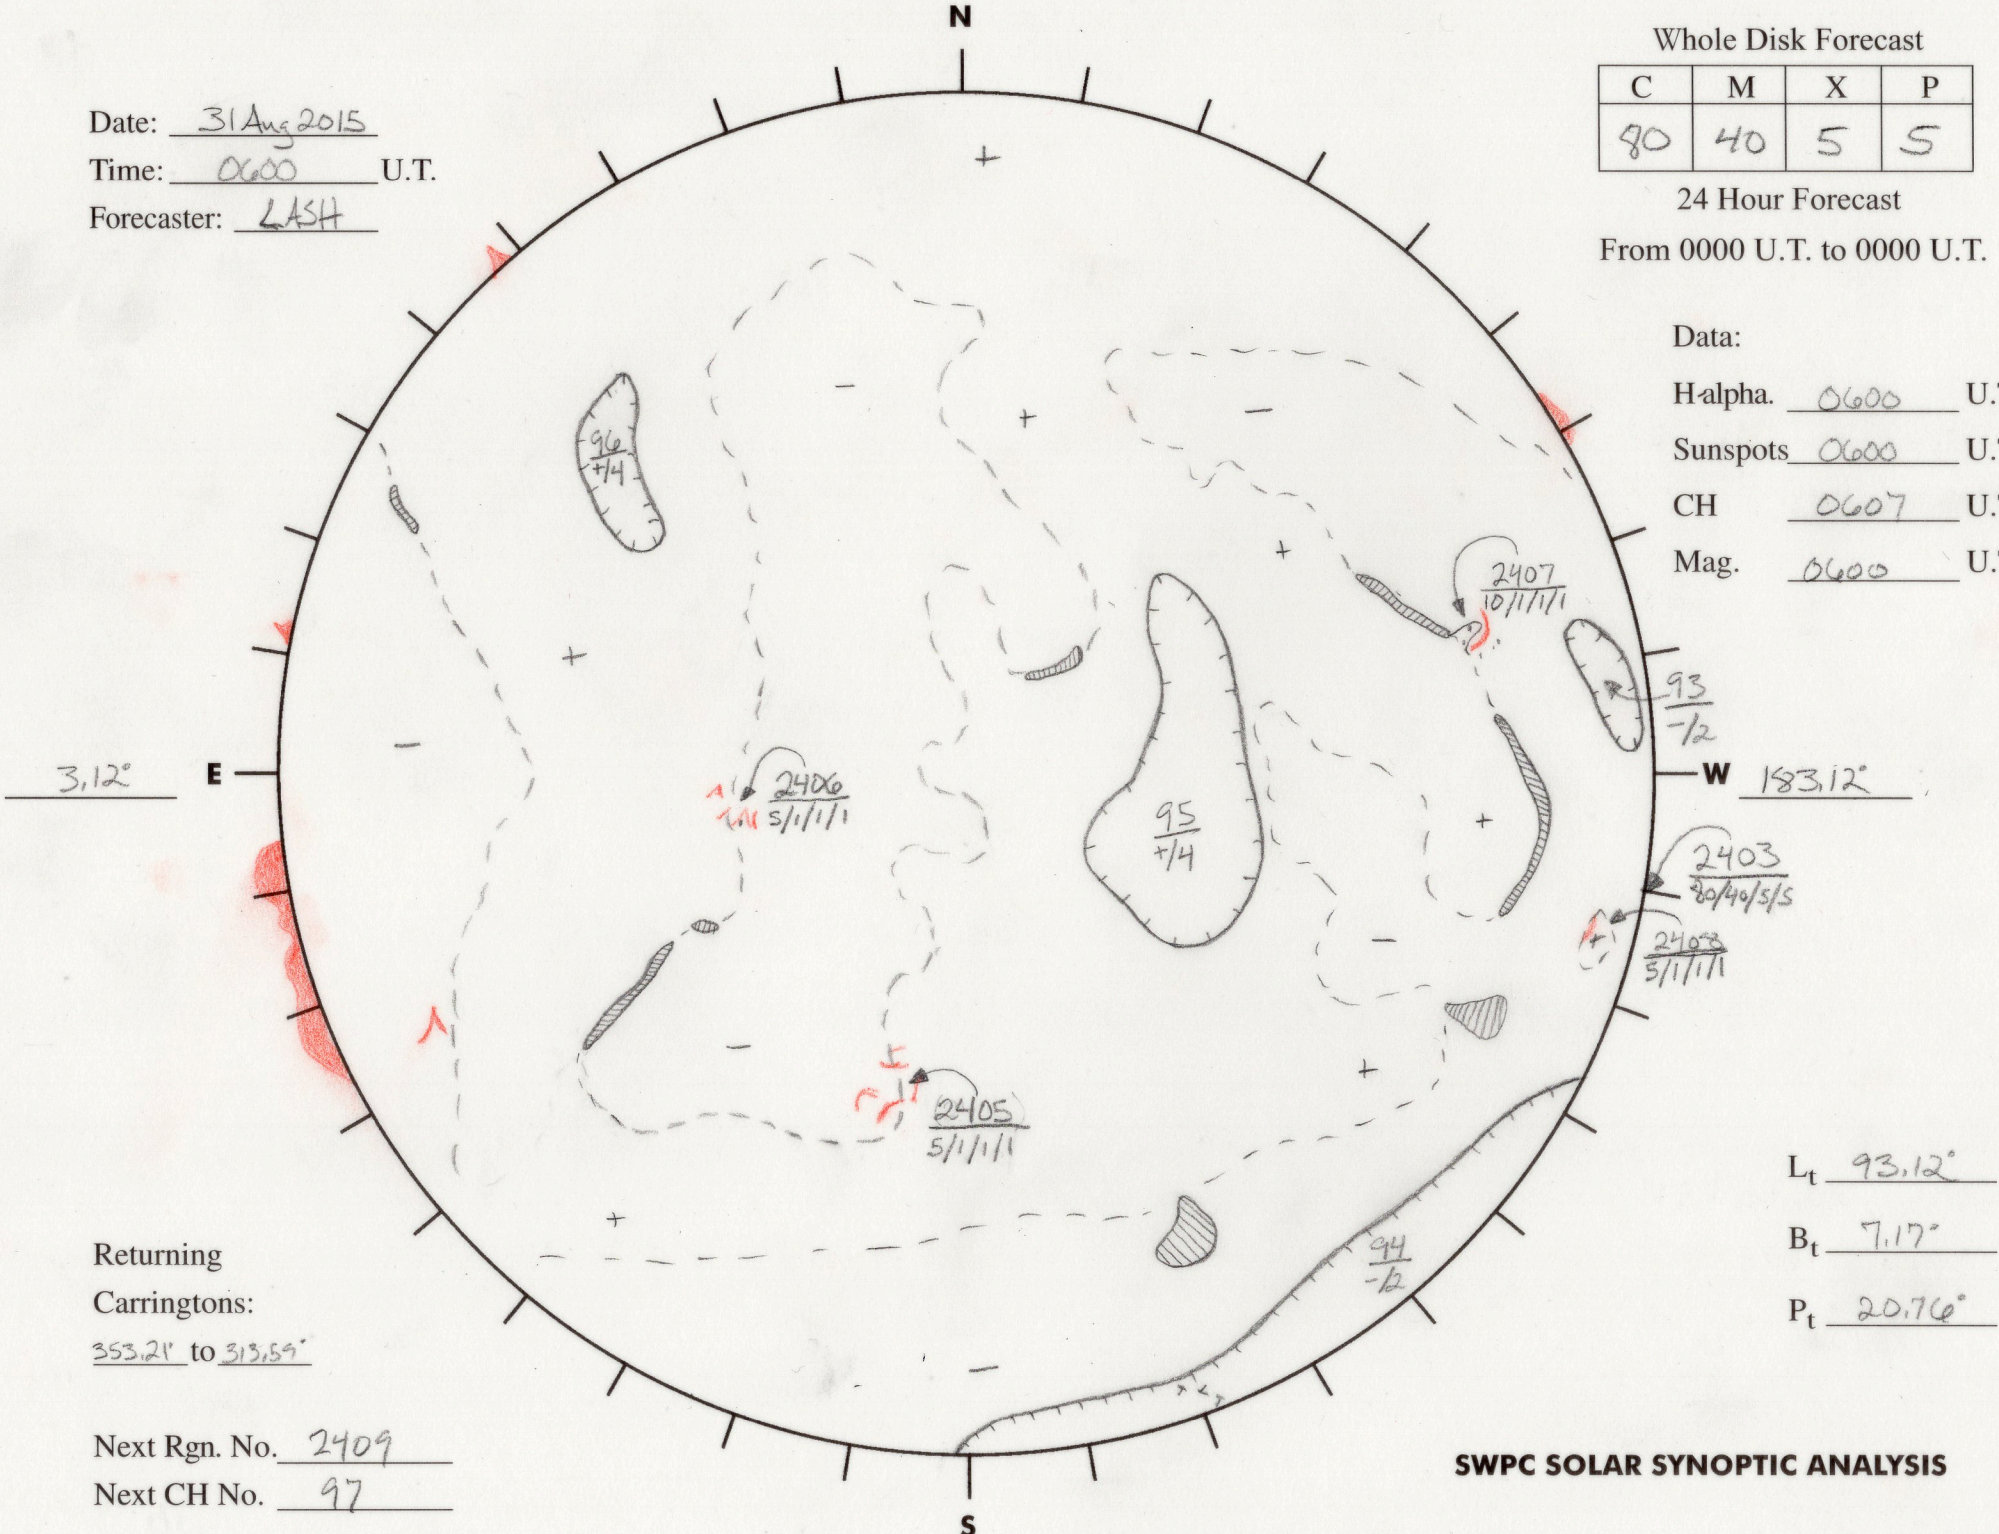

Date: 31 Aug 2015  
 Time: 0600 U.T.  
 Forecaster: LASH

Whole Disk Forecast

C	M	X	P
90	40	5	5

24 Hour Forecast

From 0000 U.T. to 0000 U.T.

Data:

H-alpha. 0600 U.T.

Sunspots 0600 U.T.

CH 0607 U.T.

Mag. 0600 U.T.

Returning  
 Carringtons:  
353.21° to 313.59°

Next Rgn. No. 2409  
 Next CH No. 97

$L_t$  93.12°

$B_t$  7.17°

$P_t$  20.76°