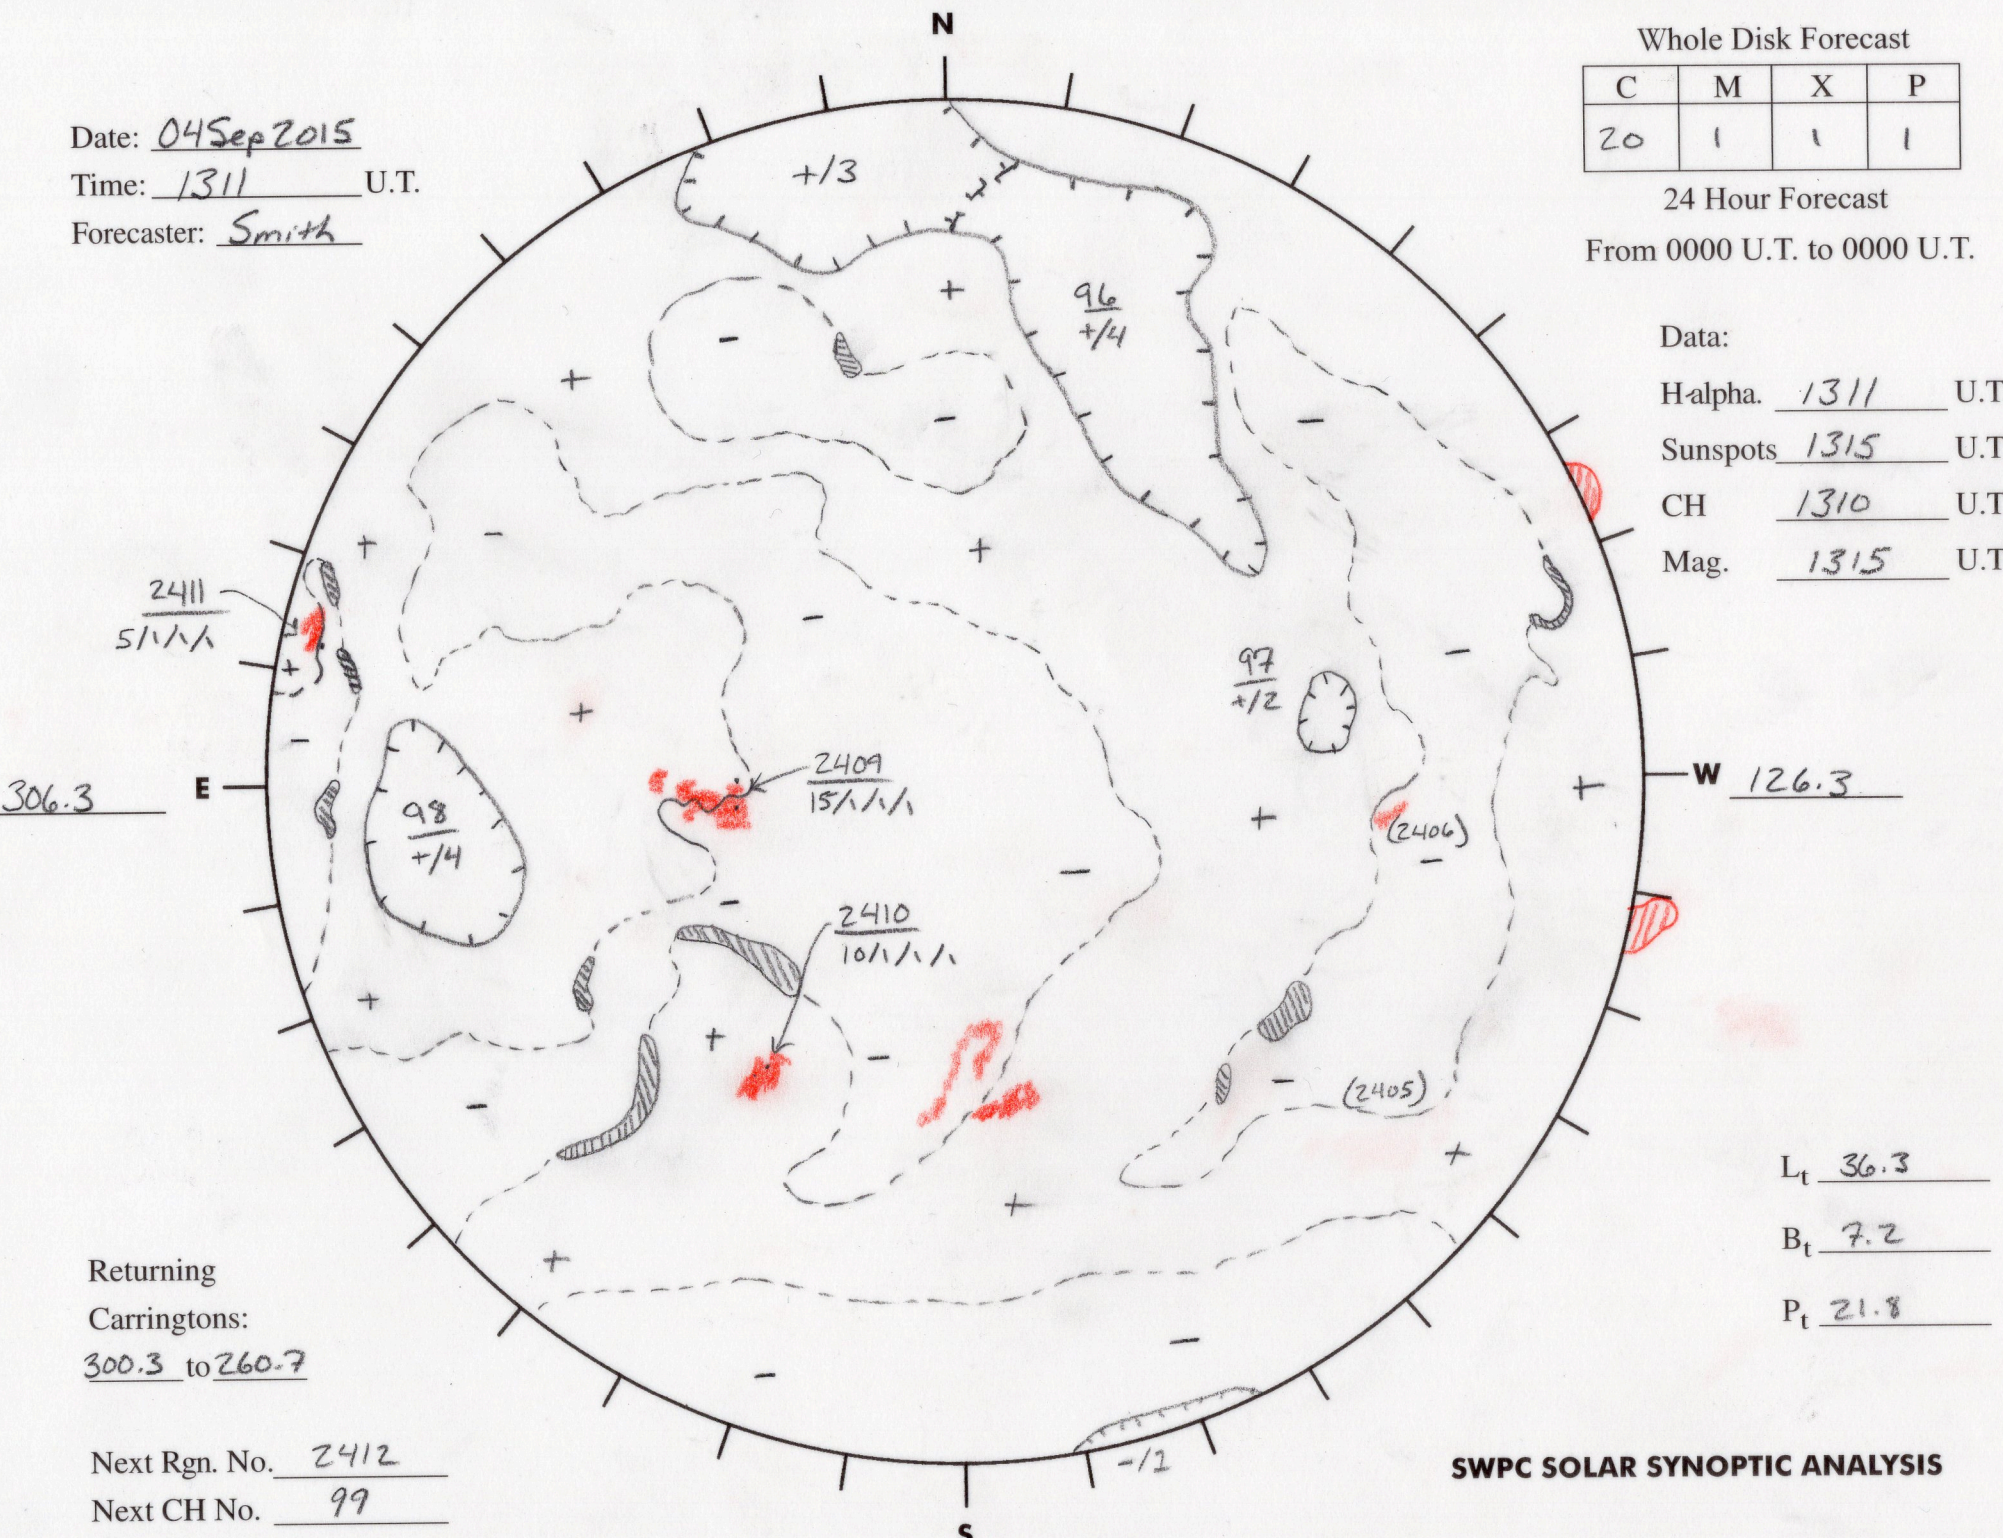

Date: 04 Sep 2015
 Time: 1311 U.T.
 Forecaster: Smith

Whole Disk Forecast

| C | M | X | P |
|----|---|---|---|
| 20 | 1 | 1 | 1 |

24 Hour Forecast

From 0000 U.T. to 0000 U.T.

Data:

H-alpha. 1311 U.T.

Sunspots 1315 U.T.

CH 1310 U.T.

Mag. 1315 U.T.

Returning
 Carringtons:
300.3 to 260.7

Next Rgn. No. 2412
 Next CH No. 99

L_t 36.3

B_t 7.2

P_t 21.8