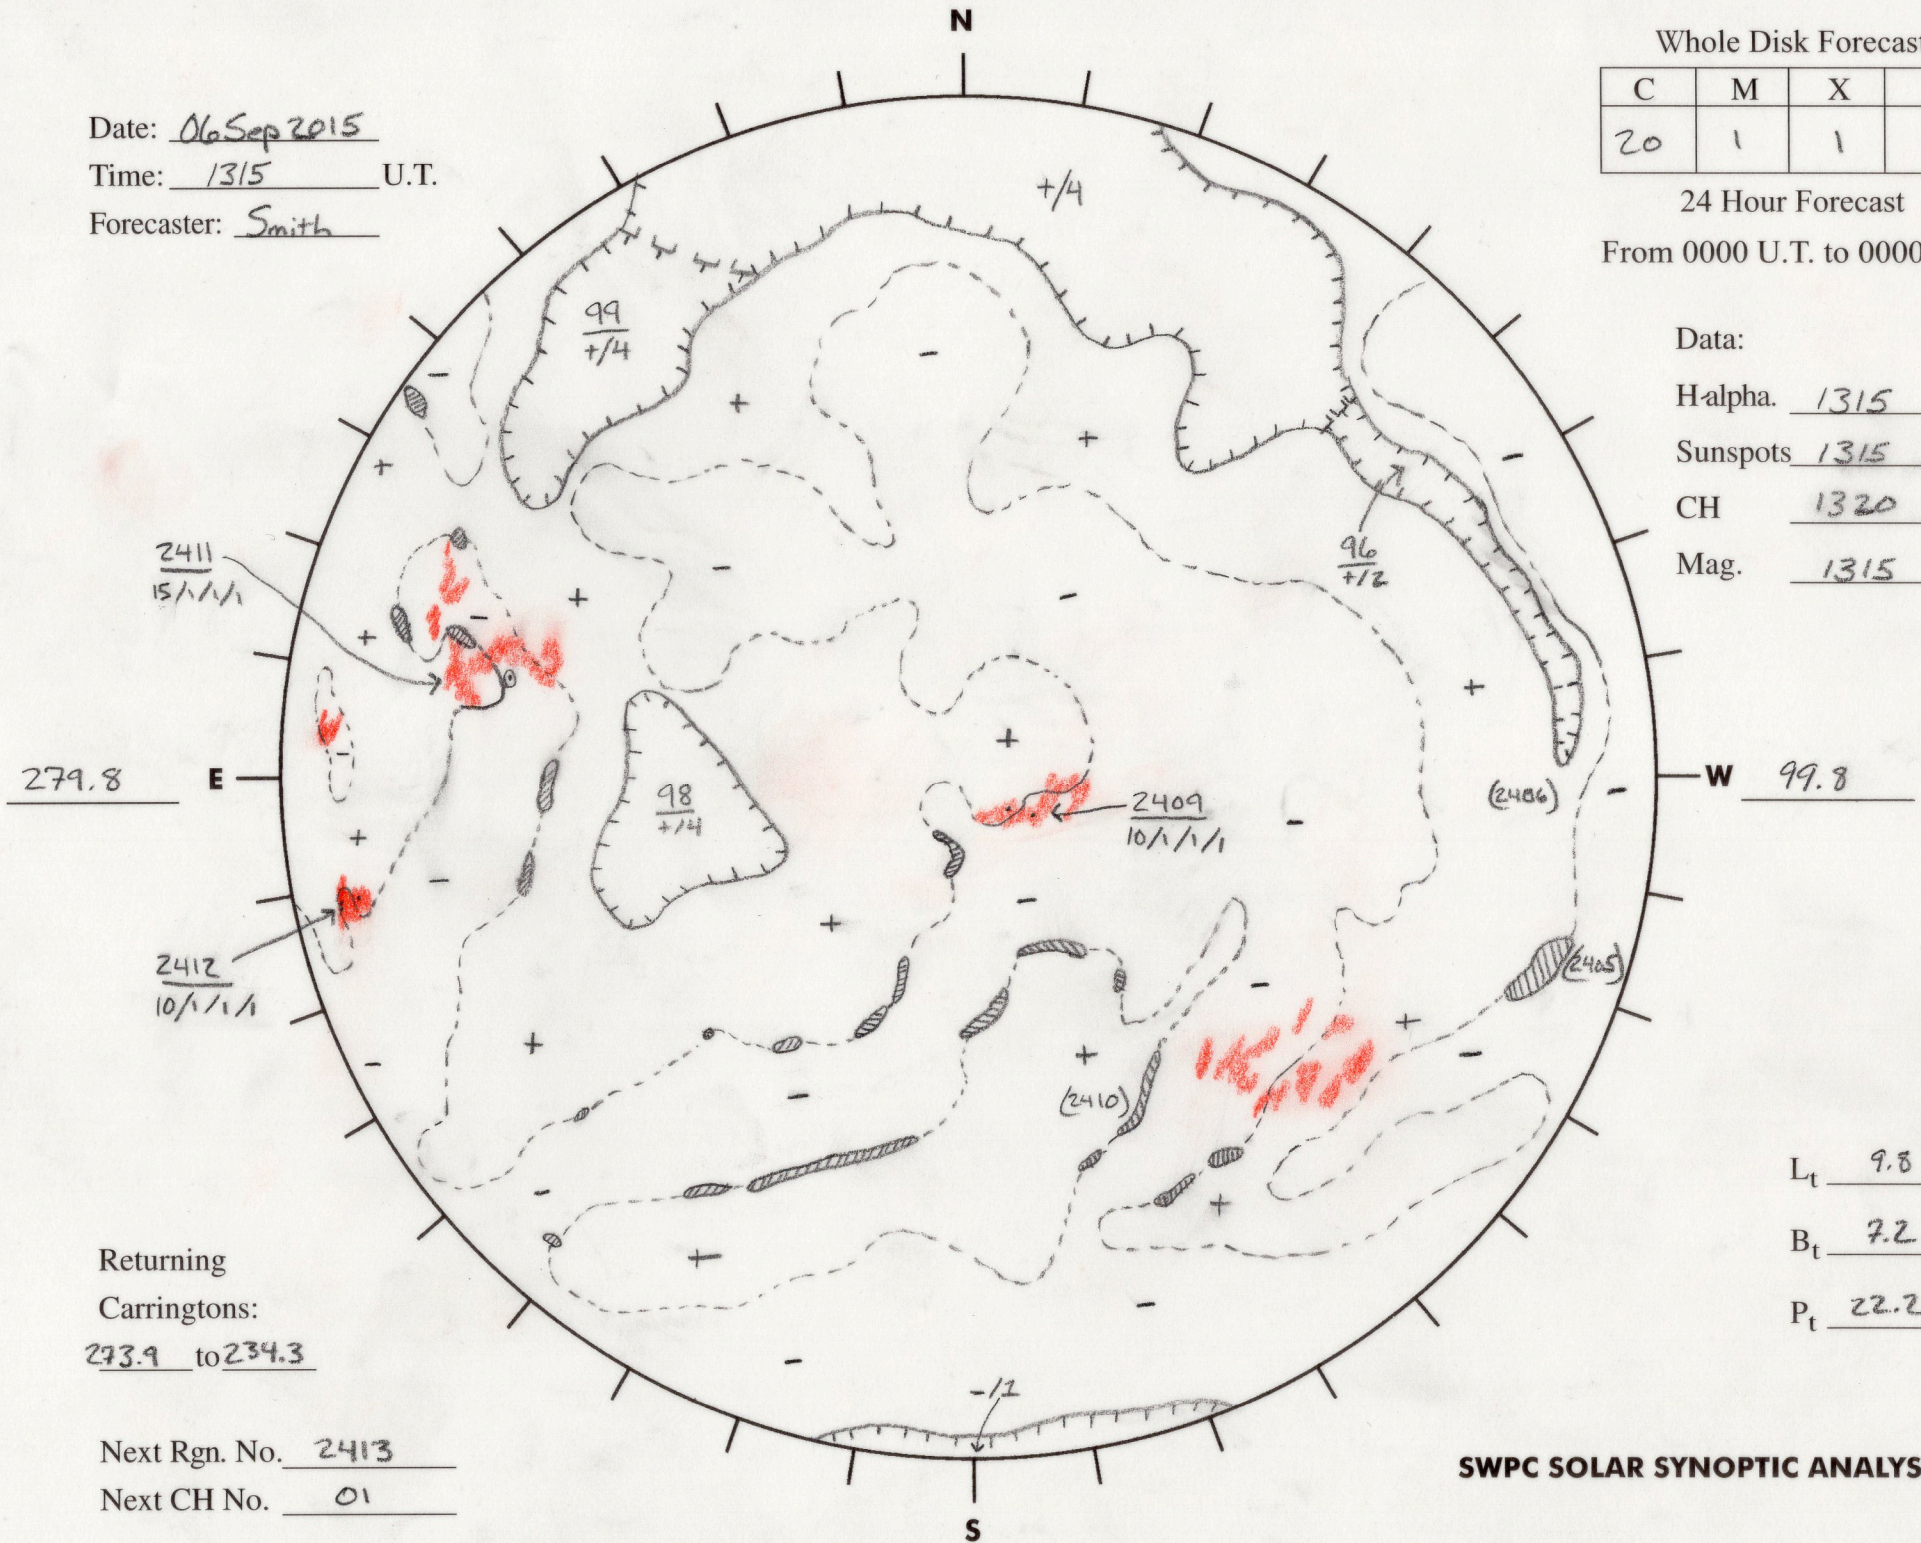

Date: 06 Sep 2015  
 Time: 1315 U.T.  
 Forecaster: Smith

Whole Disk Forecast

C	M	X	P
20	1	1	1

24 Hour Forecast  
 From 0000 U.T. to 0000 U.T.

Data:  
 H-alpha. 1315 U.T.  
 Sunspots 1315 U.T.  
 CH 1320 U.T.  
 Mag. 1315 U.T.

Returning Carringtons:  
273.9 to 234.3

Next Rgn. No. 2413  
 Next CH No. 01

$L_t$  9.8  
 $B_t$  7.2  
 $P_t$  22.2