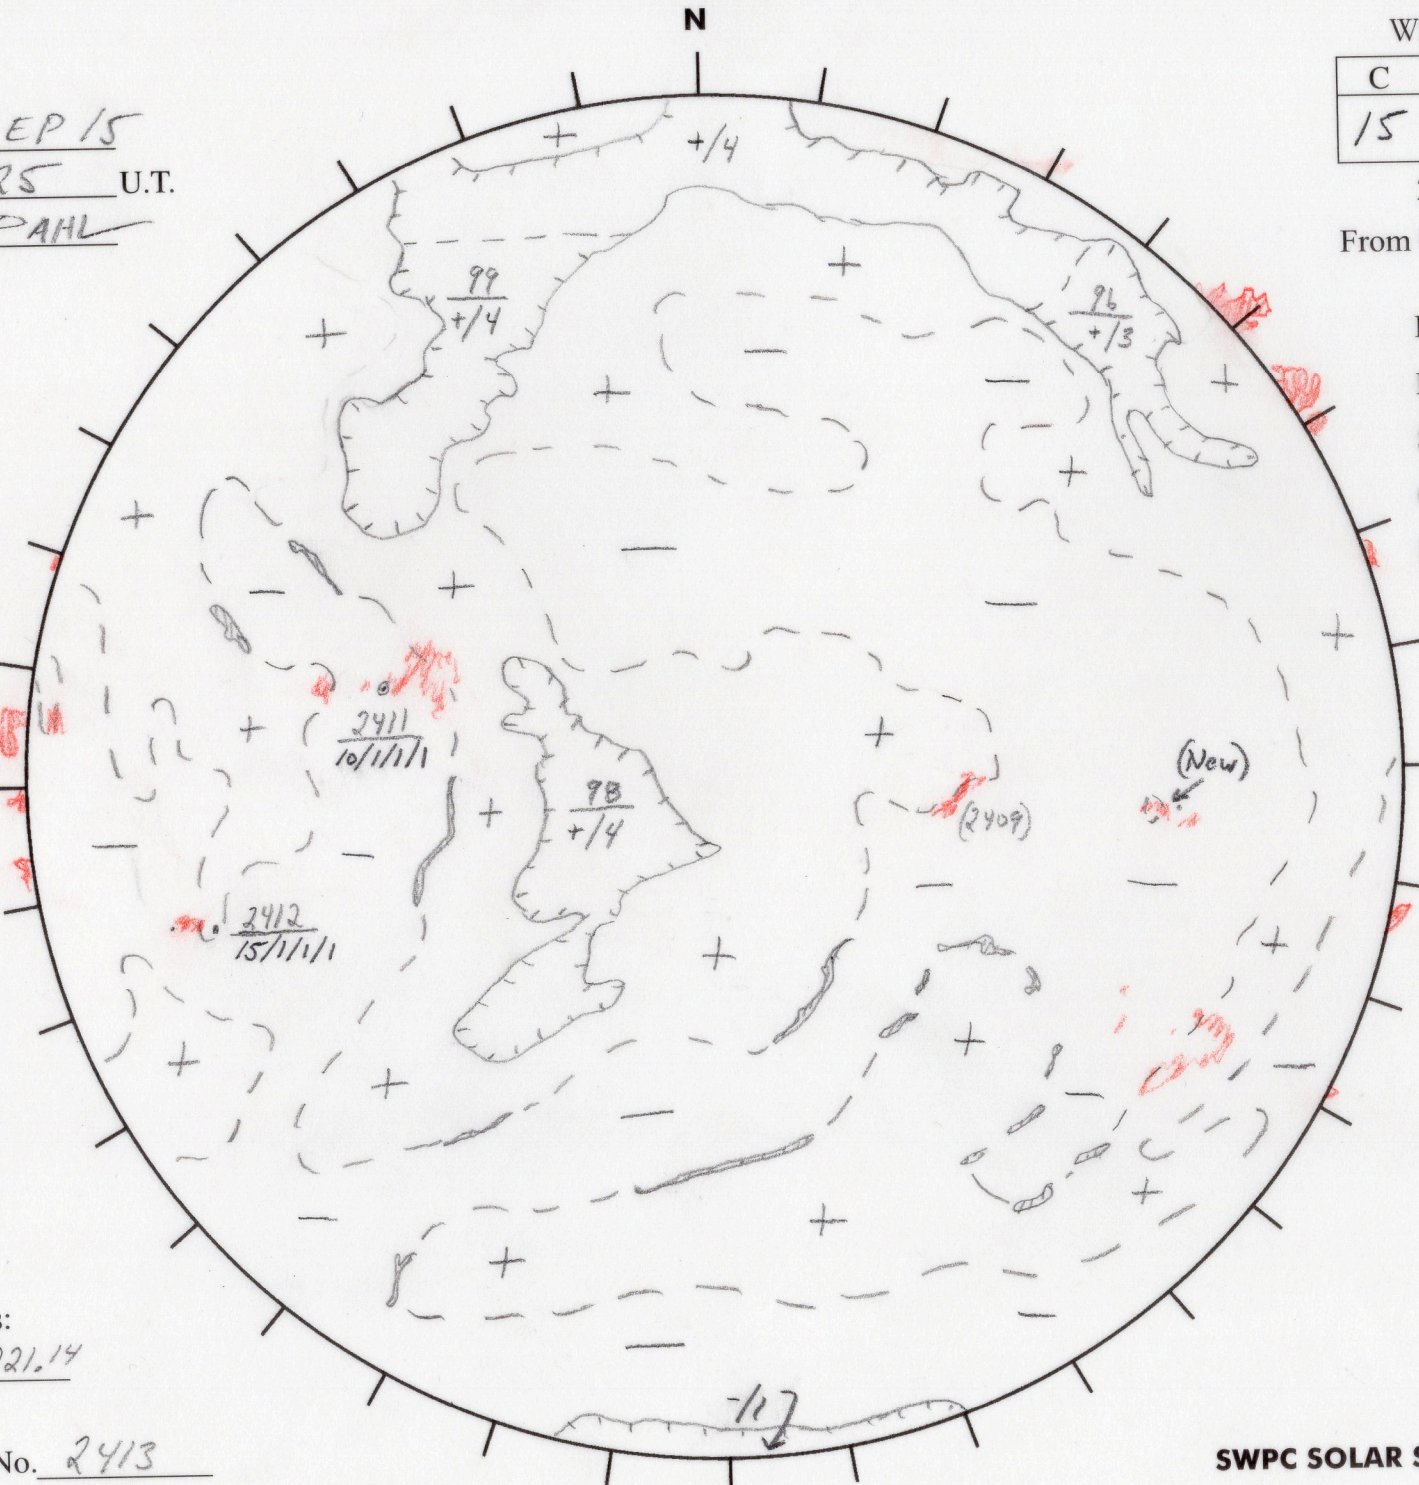

Date: 7 SEP 15
 Time: 1525 U.T.
 Forecaster: DAHL

Whole Disk Forecast

C	M	X	P
15	1	1	1

24 Hour Forecast

From 0000 U.T. to 0000 U.T.

Data:

H-alpha. 1525 U.T.

Sunspots 1500 U.T.

CH 1510 U.T.

Mag. 1500 U.T.

265.48

E

W 85.48

Returning Carringtons: 260.76 to 221.14

Next Rgn. No. 2413
 Next CH No. 01

L_t 355.48

B_t 7.25

P_t 22.53