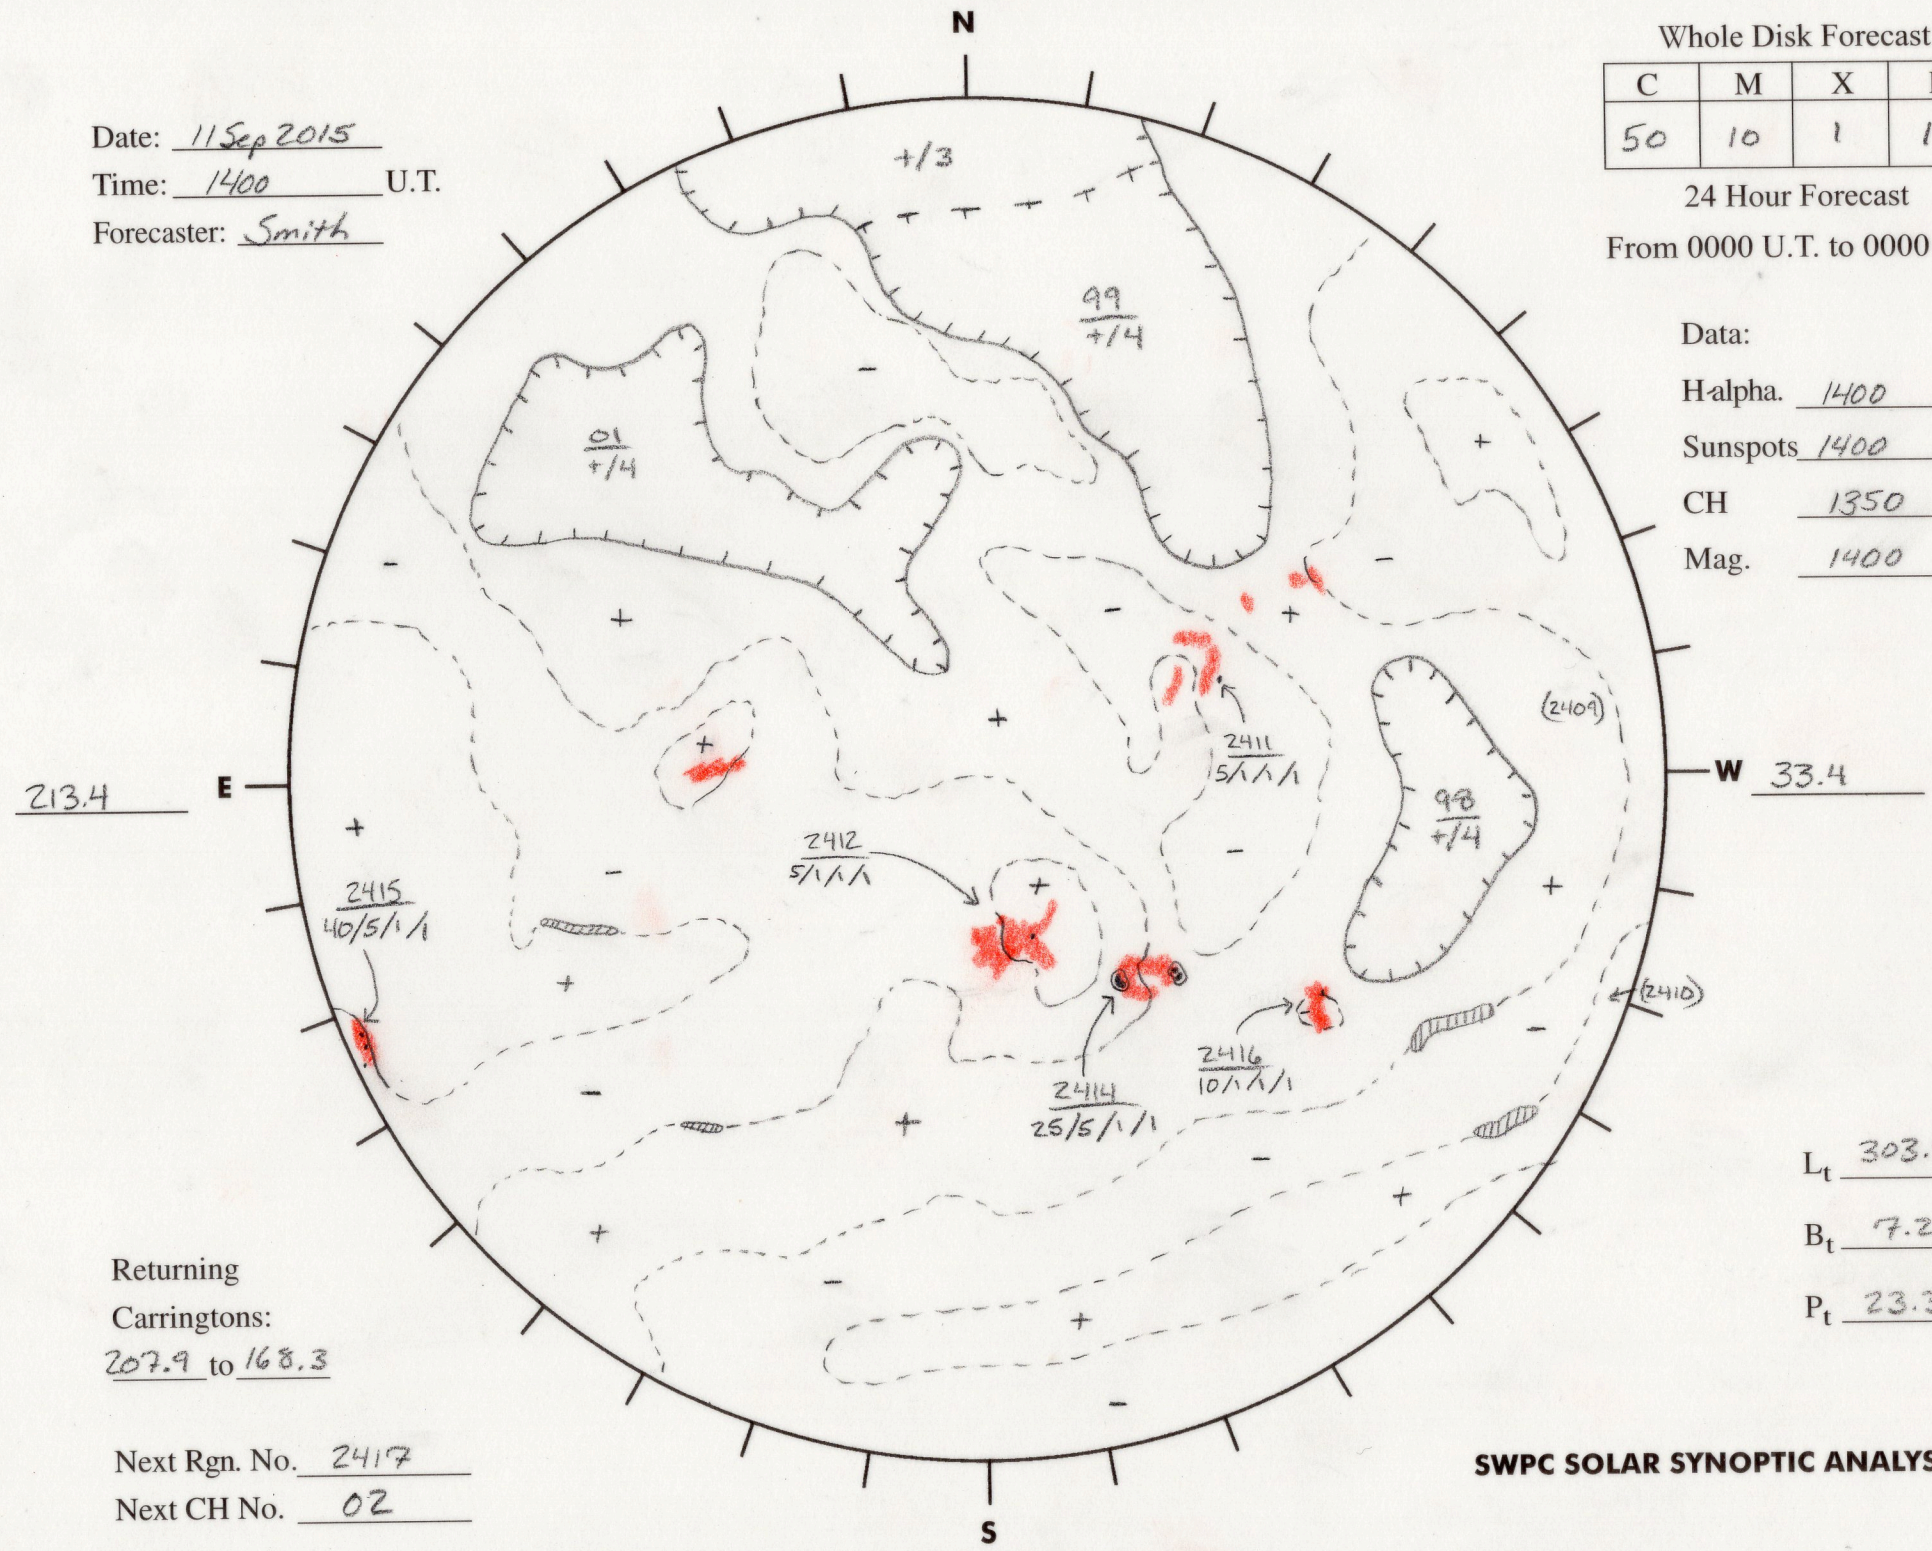

Date: 11 Sep 2015
 Time: 1400 U.T.
 Forecaster: Smith

Whole Disk Forecast

C	M	X	P
50	10	1	1

24 Hour Forecast
 From 0000 U.T. to 0000 U.T.

Data:
 H-alpha. 1400 U.T.
 Sunspots 1400 U.T.
 CH 1350 U.T.
 Mag. 1400 U.T.

213.4 E

W 33.4

Returning Carringtons:
207.9 to 168.3

L_t 303.4
 B_t 7.2
 P_t 23.3

Next Rgn. No. 2417
 Next CH No. 02