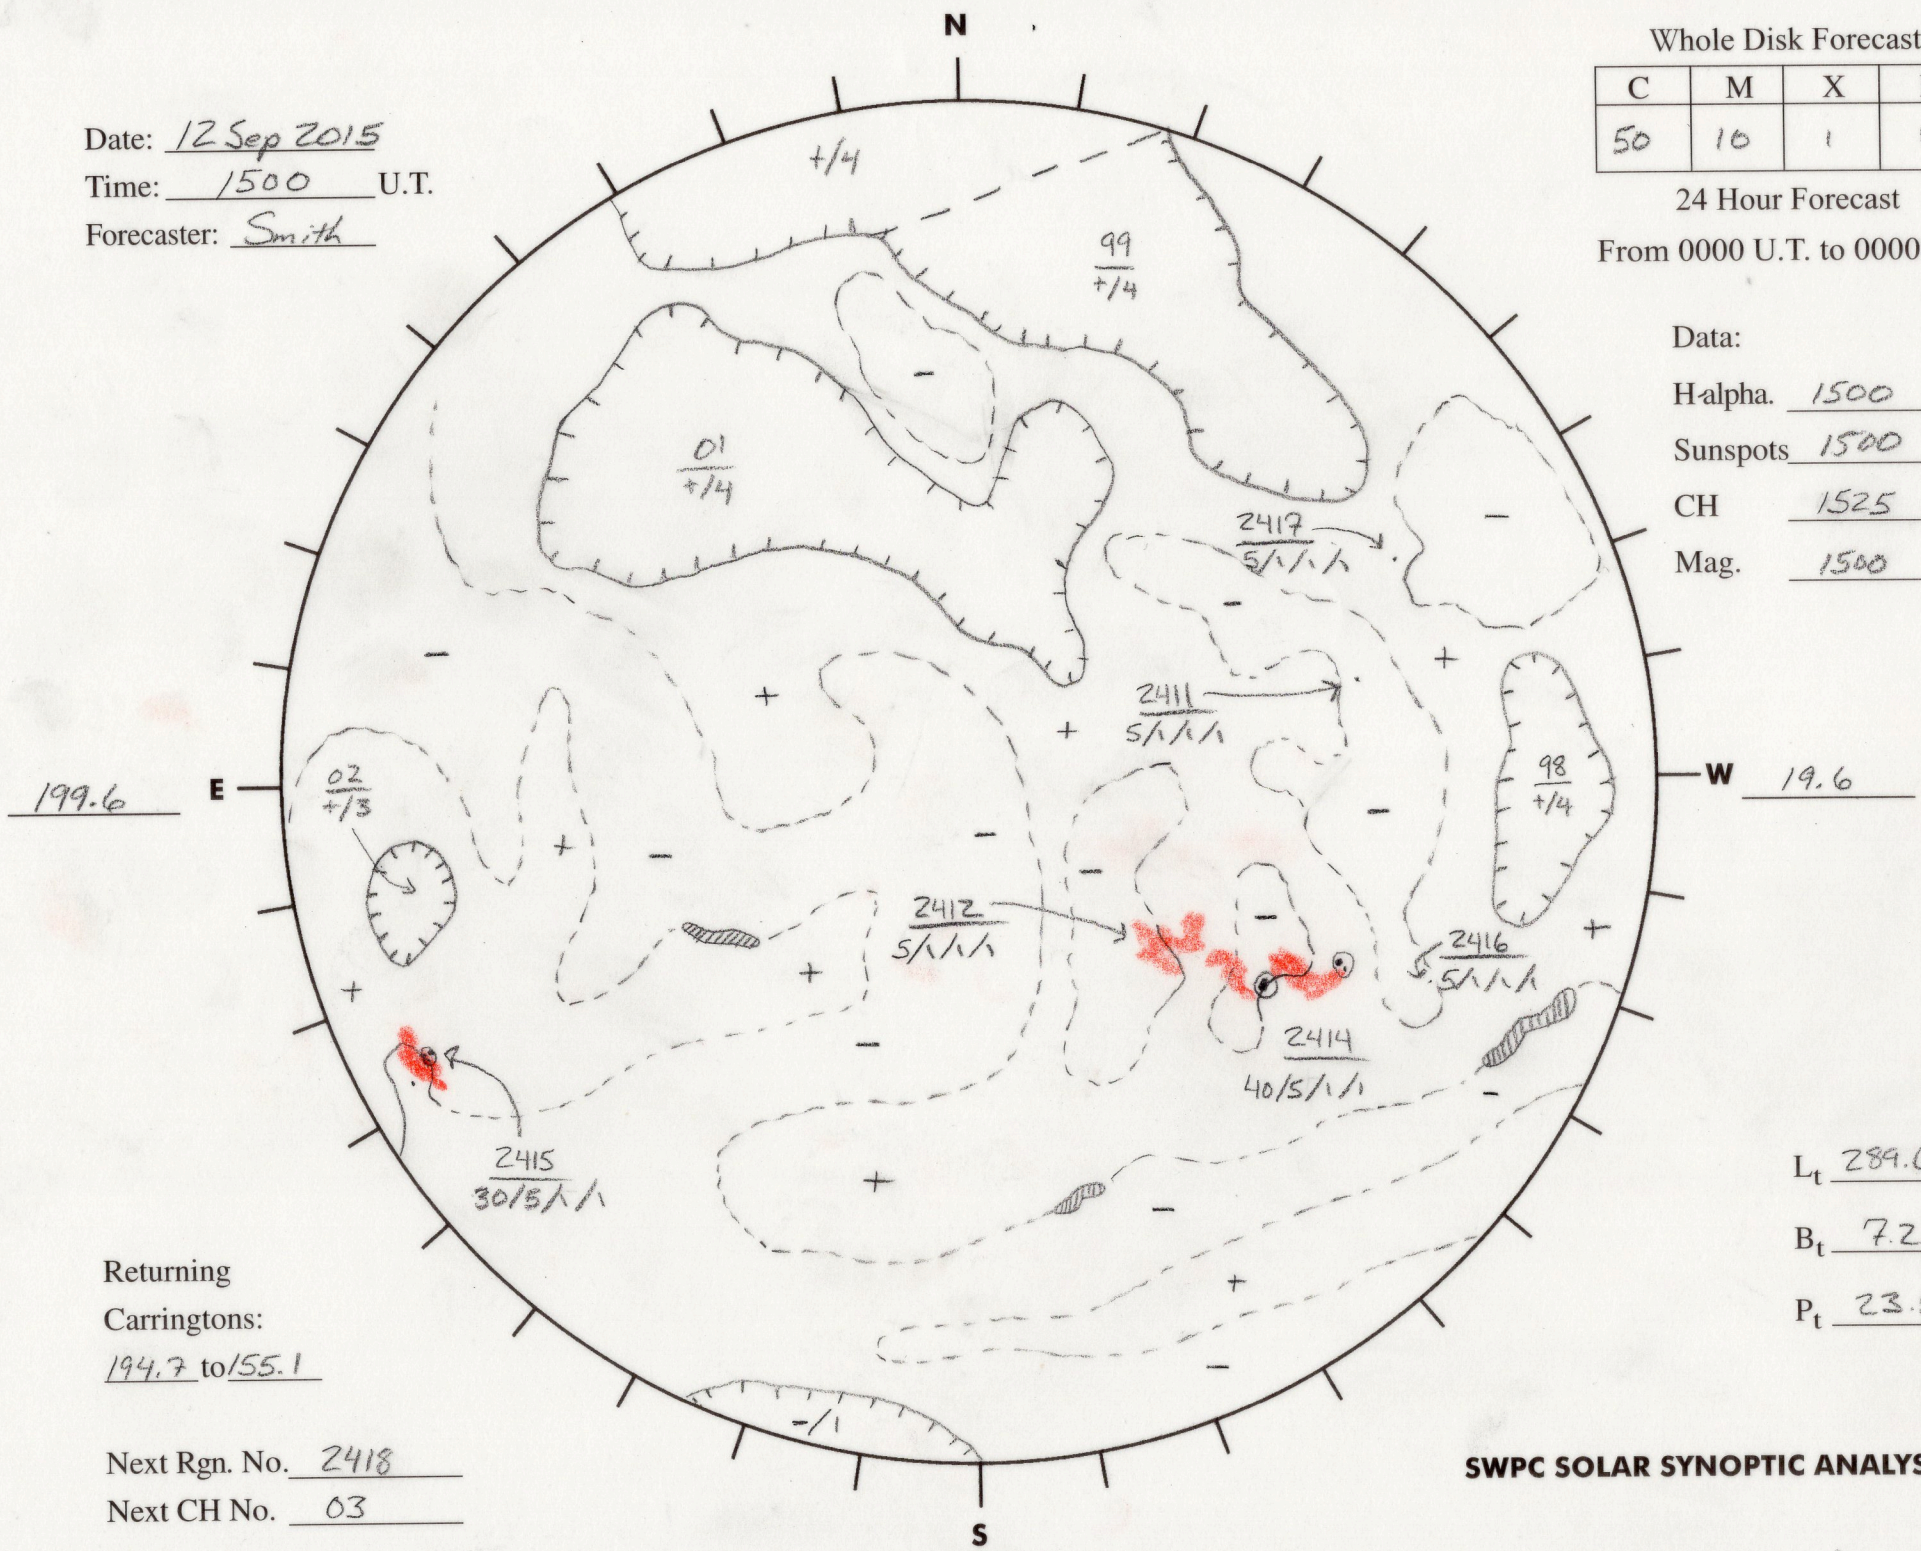

Date: 12 Sep 2015
 Time: 1500 U.T.
 Forecaster: Smith

Whole Disk Forecast

C	M	X	P
50	10	1	1

24 Hour Forecast
 From 0000 U.T. to 0000 U.T.

Data:
 H-alpha. 1500 U.T.
 Sunspots 1500 U.T.
 CH 1525 U.T.
 Mag. 1500 U.T.

Returning
 Carringtons:
194.7 to 155.1

Next Rgn. No. 2418
 Next CH No. 03

L_t 289.6
 B_t 7.2
 P_t 23.5