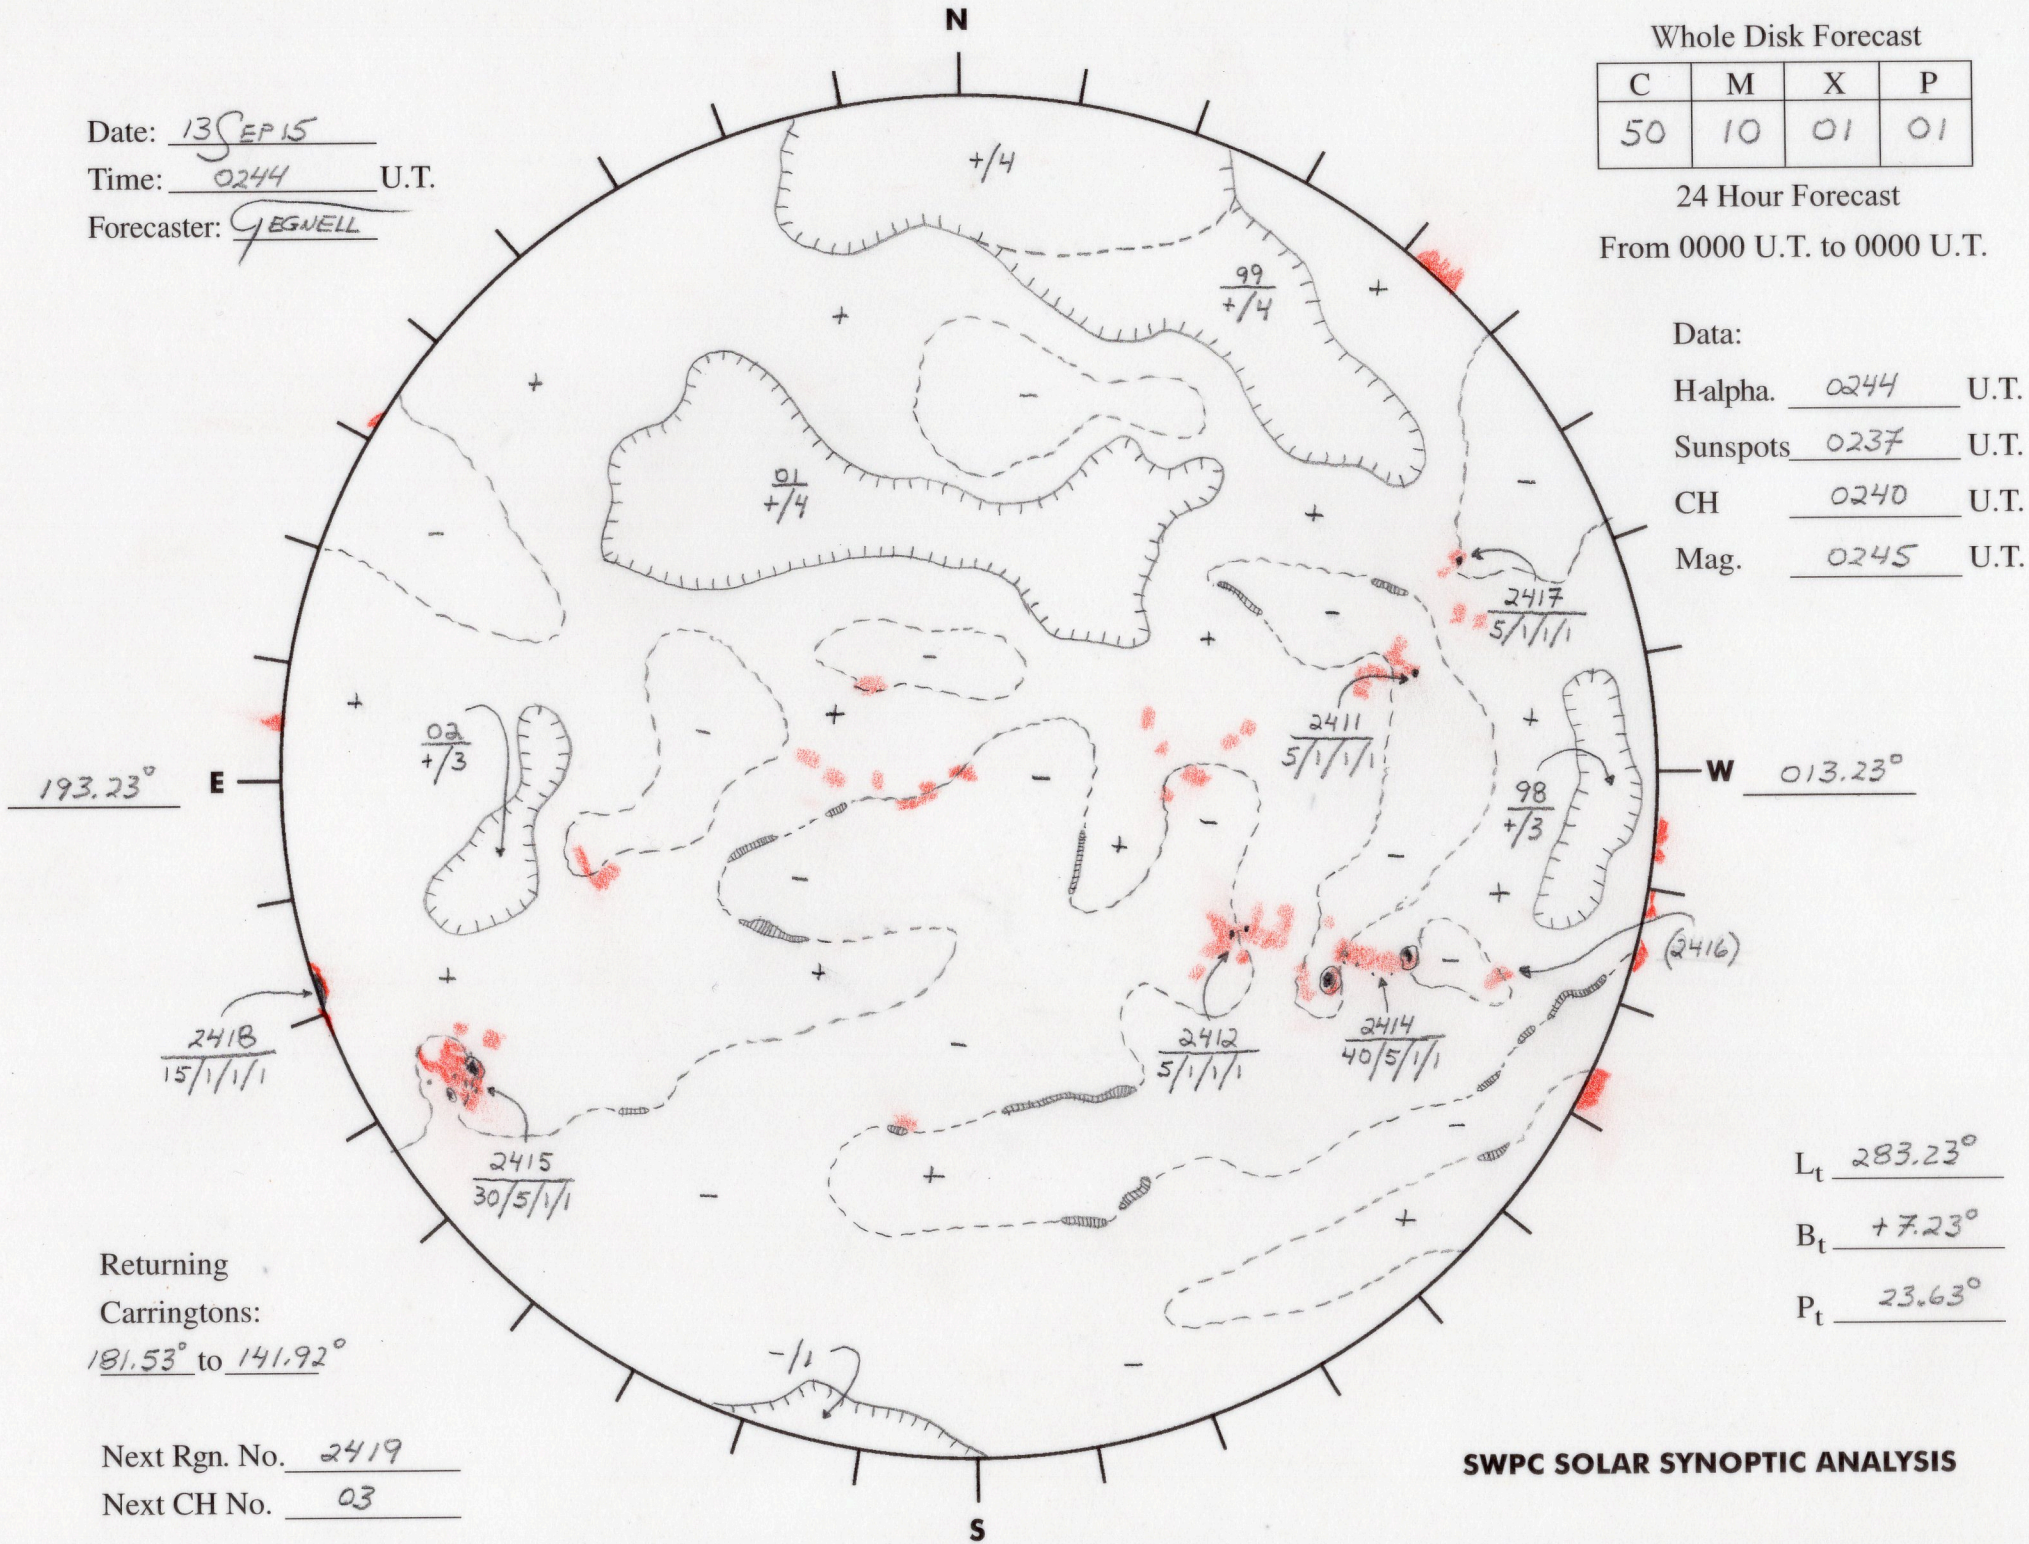

Date: 13 SEP 15  
 Time: 0244 U.T.  
 Forecaster: JEGWELL

Whole Disk Forecast

C	M	X	P
50	10	01	01

24 Hour Forecast  
 From 0000 U.T. to 0000 U.T.

Data:  
 H-alpha. 0244 U.T.  
 Sunspots 0237 U.T.  
 CH 0240 U.T.  
 Mag. 0245 U.T.

Returning Carringtons:  
181.53° to 141.92°

Next Rgn. No. 2419  
 Next CH No. 03

**SWPC SOLAR SYNOPTIC ANALYSIS**