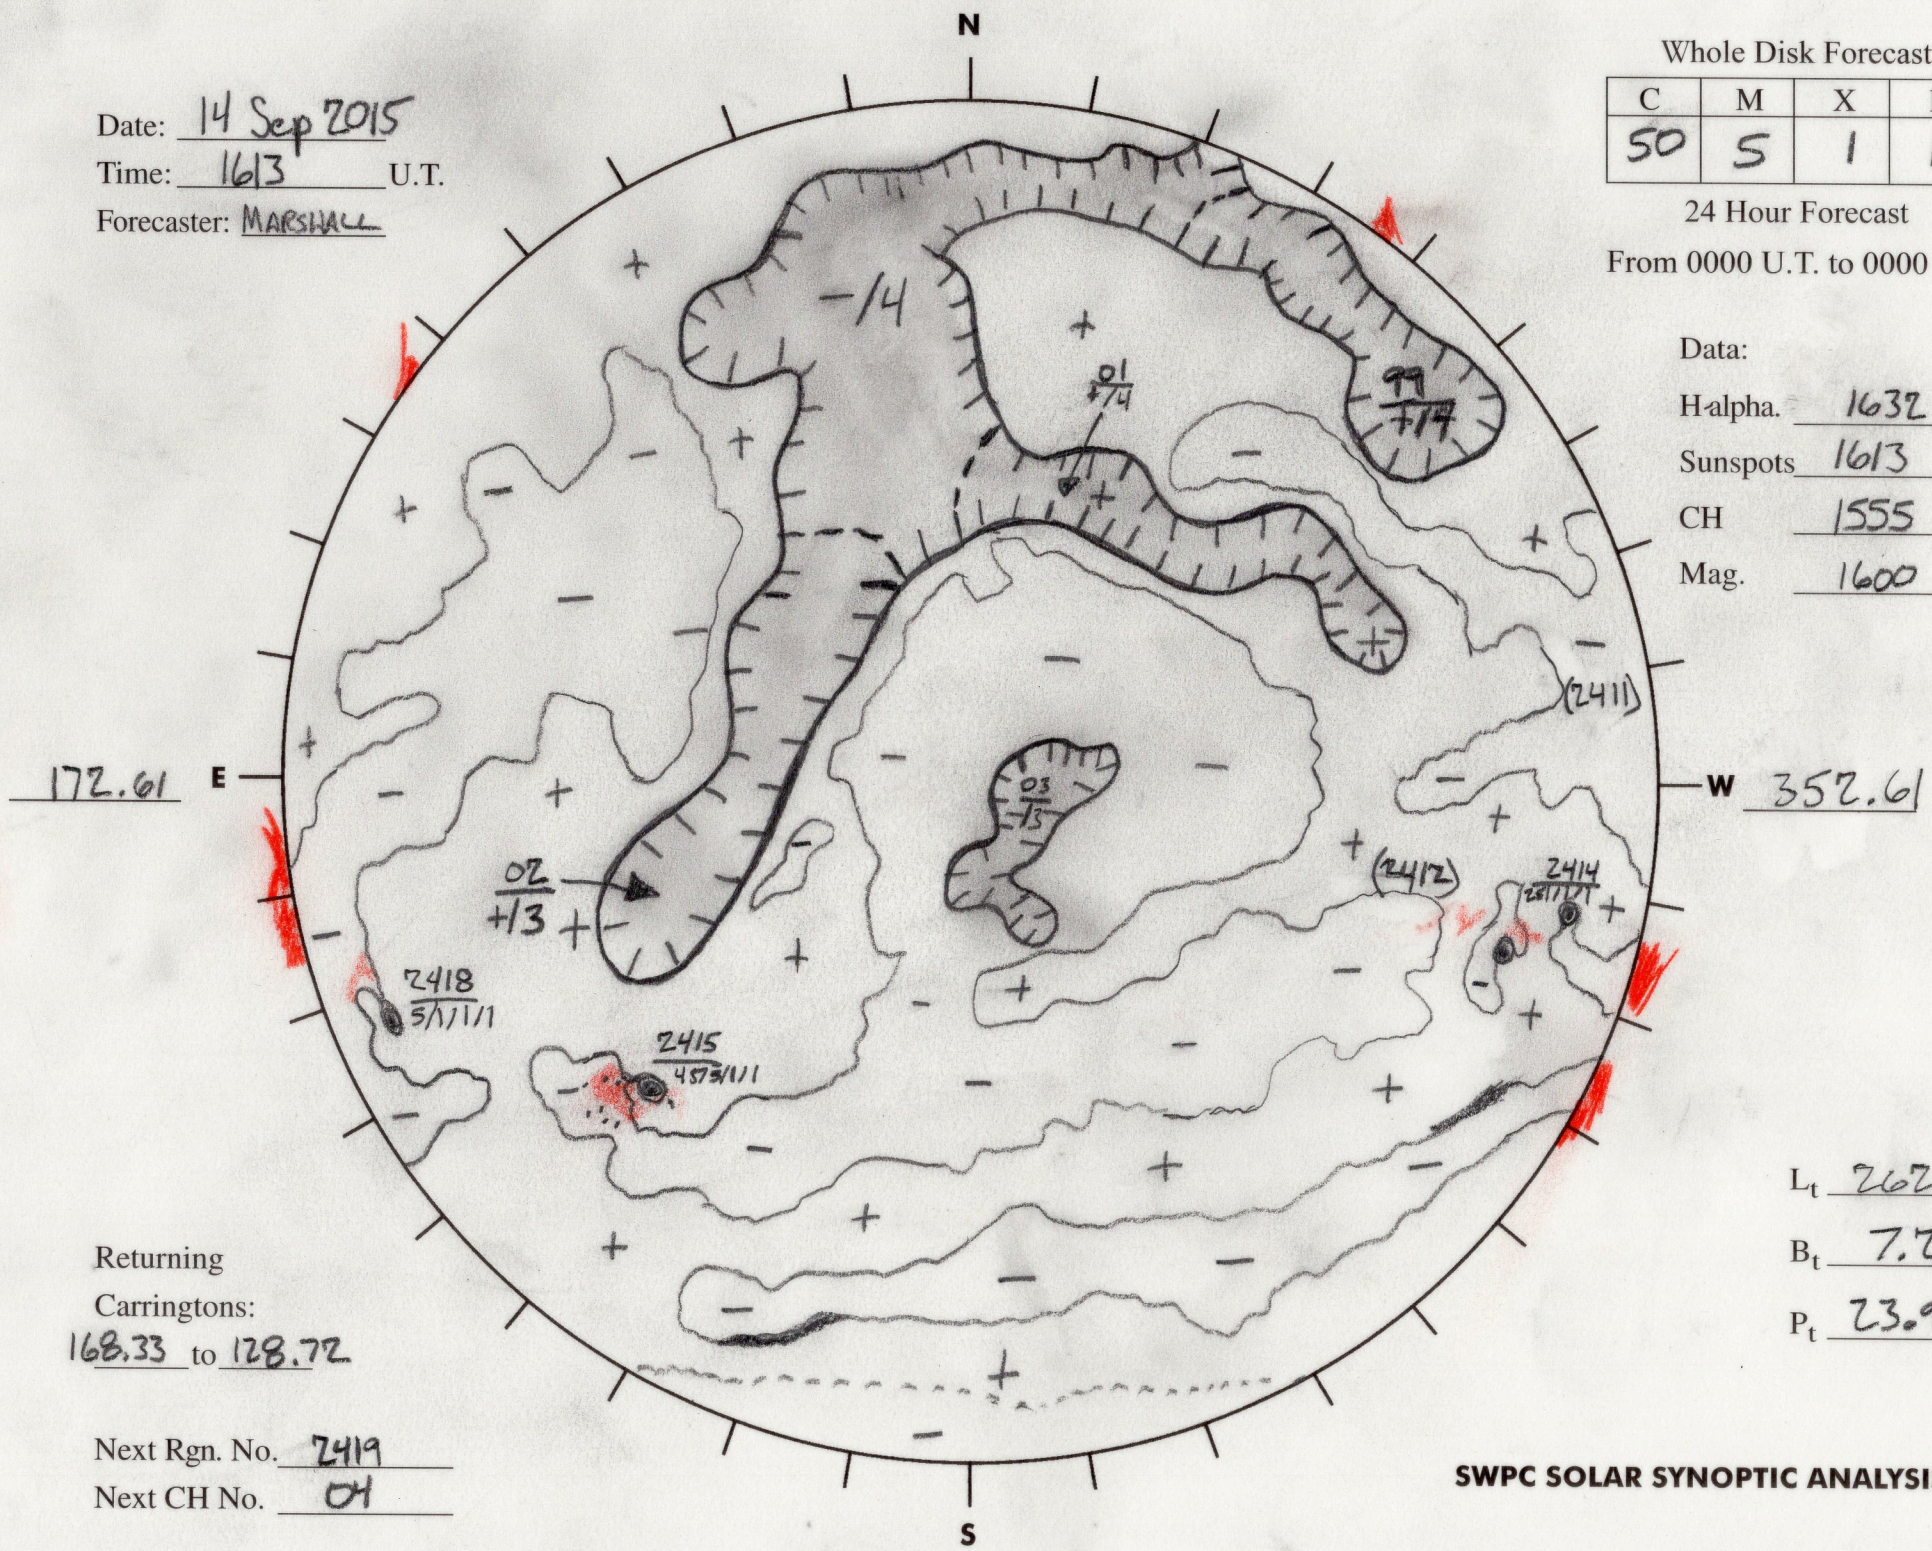

Date: 14 Sep 2015
 Time: 1613 U.T.
 Forecaster: MARSHALL

Whole Disk Forecast

C	M	X	P
50	5	1	1

24 Hour Forecast

From 0000 U.T. to 0000 U.T.

Data:

Halpha. 1632 U.T.

Sunspots 1613 U.T.

CH 1555 U.T.

Mag. 1600 U.T.

Returning
 Carringtons:
168.33 to 128.72

Next Rgn. No. 2419
 Next CH No. 01

L_t 262.61

B_t 7.22

P_t 23.91