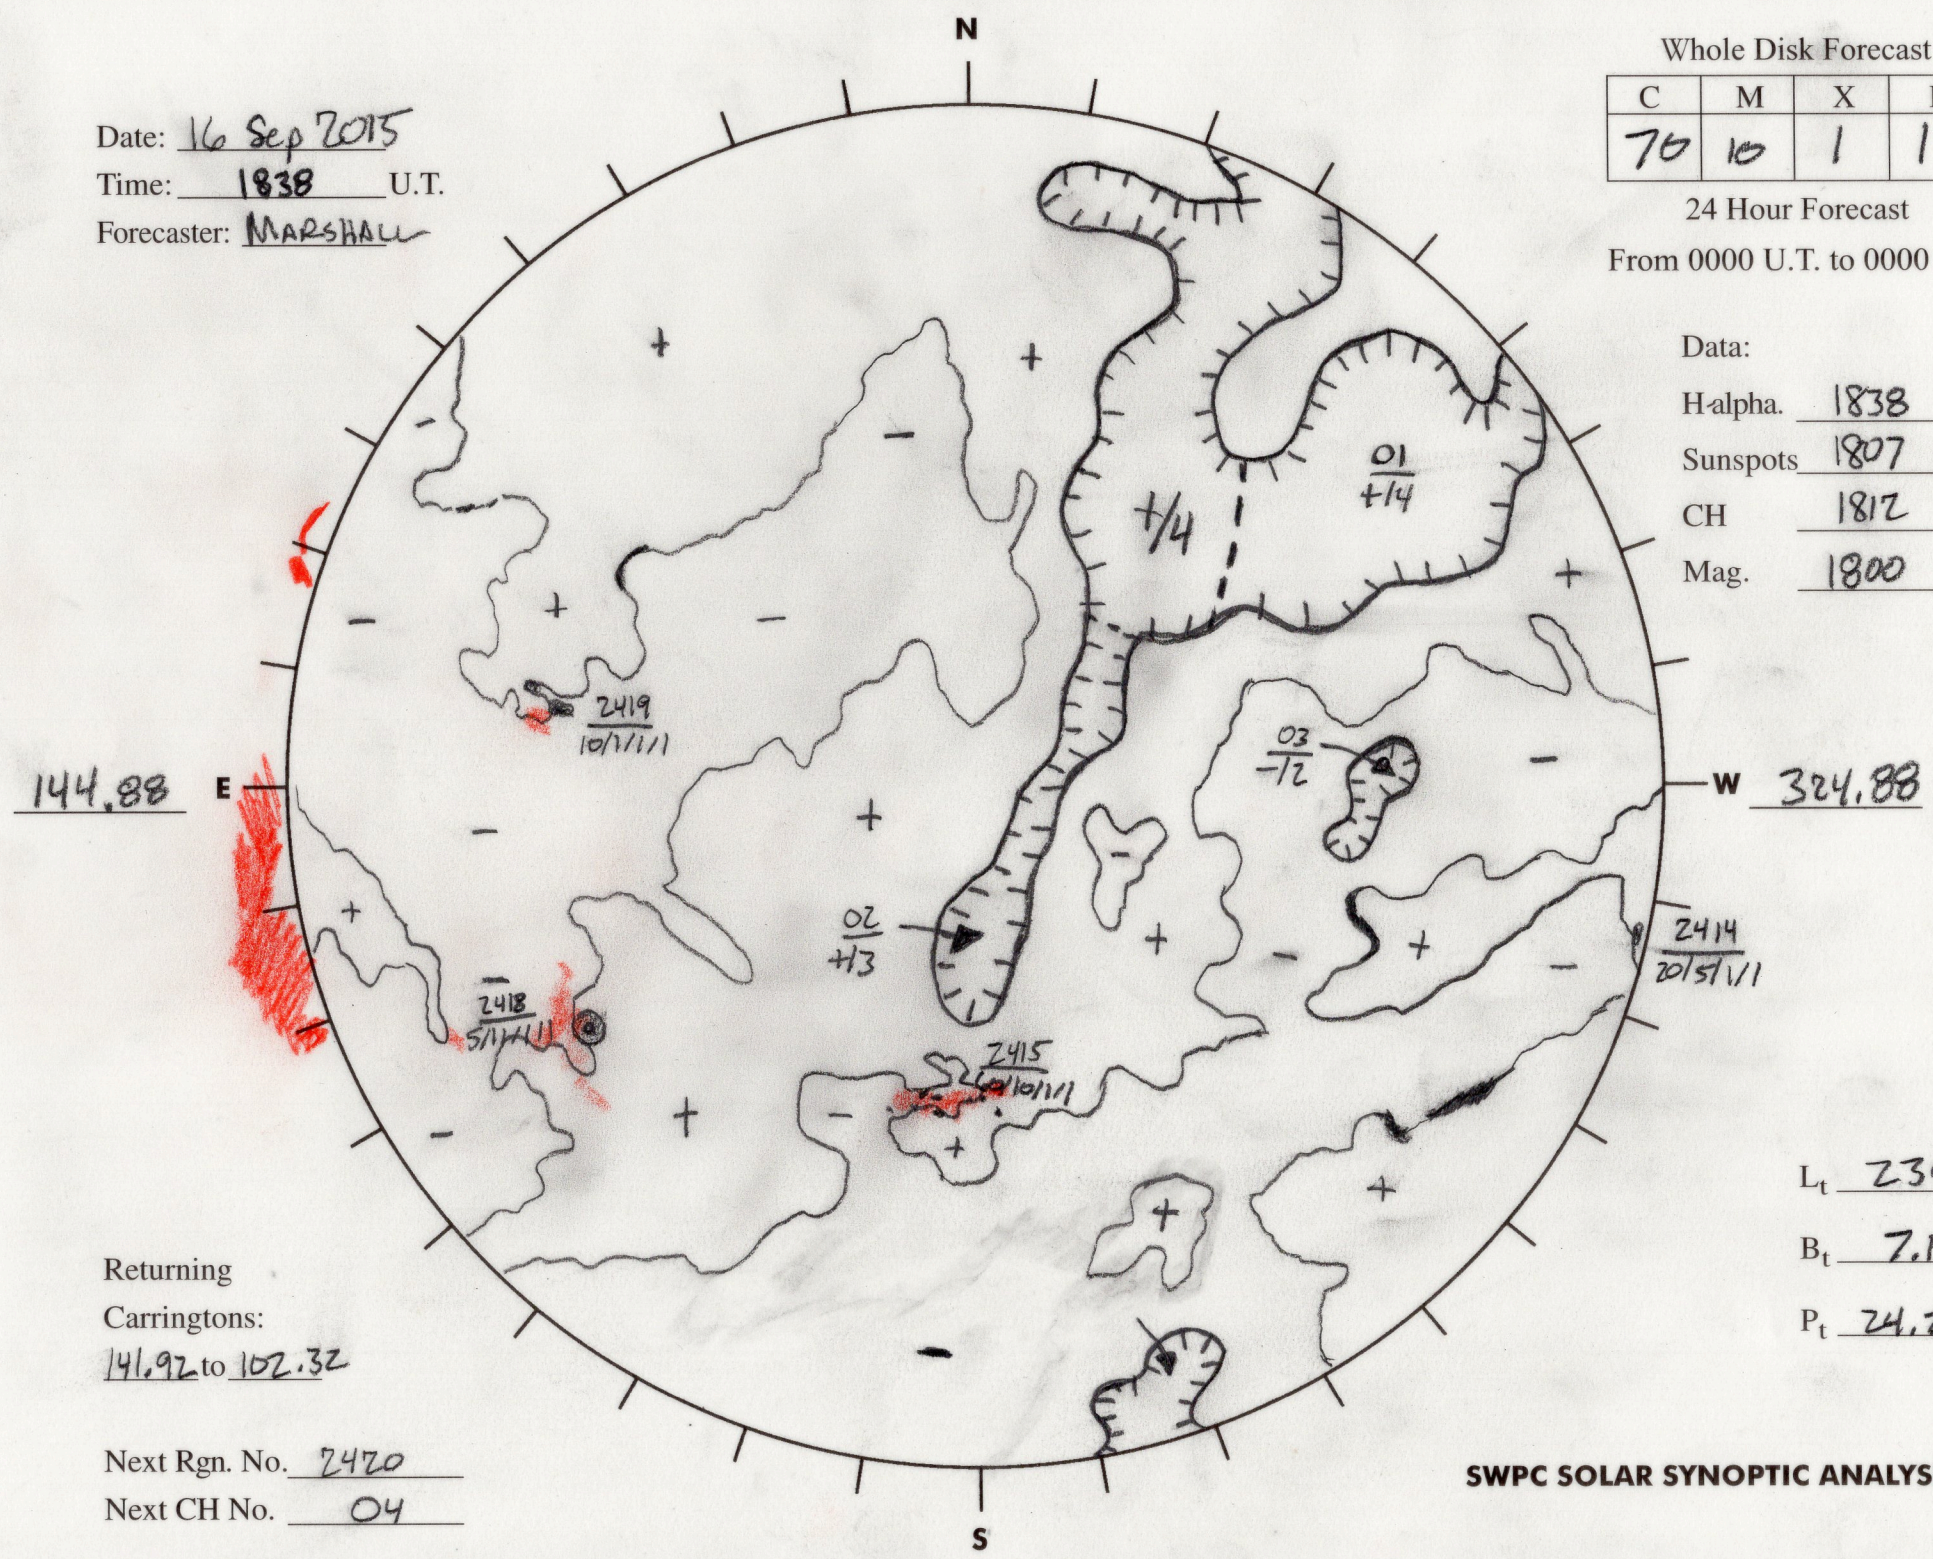

Date: 16 Sep 2015
 Time: 1838 U.T.
 Forecaster: MARSHALL

Whole Disk Forecast

C	M	X	P
70	10	1	1

24 Hour Forecast
 From 0000 U.T. to 0000 U.T.

Data:
 H-alpha. 1838 U.T.
 Sunspots 1807 U.T.
 CH 1812 U.T.
 Mag. 1800 U.T.

144.88 E

W 324.88

Returning
 Carringtons:
141.92 to 102.32

Next Rgn. No. 2420
 Next CH No. 04

L_t 234.88
 B_t 7.19
 P_t 24.27