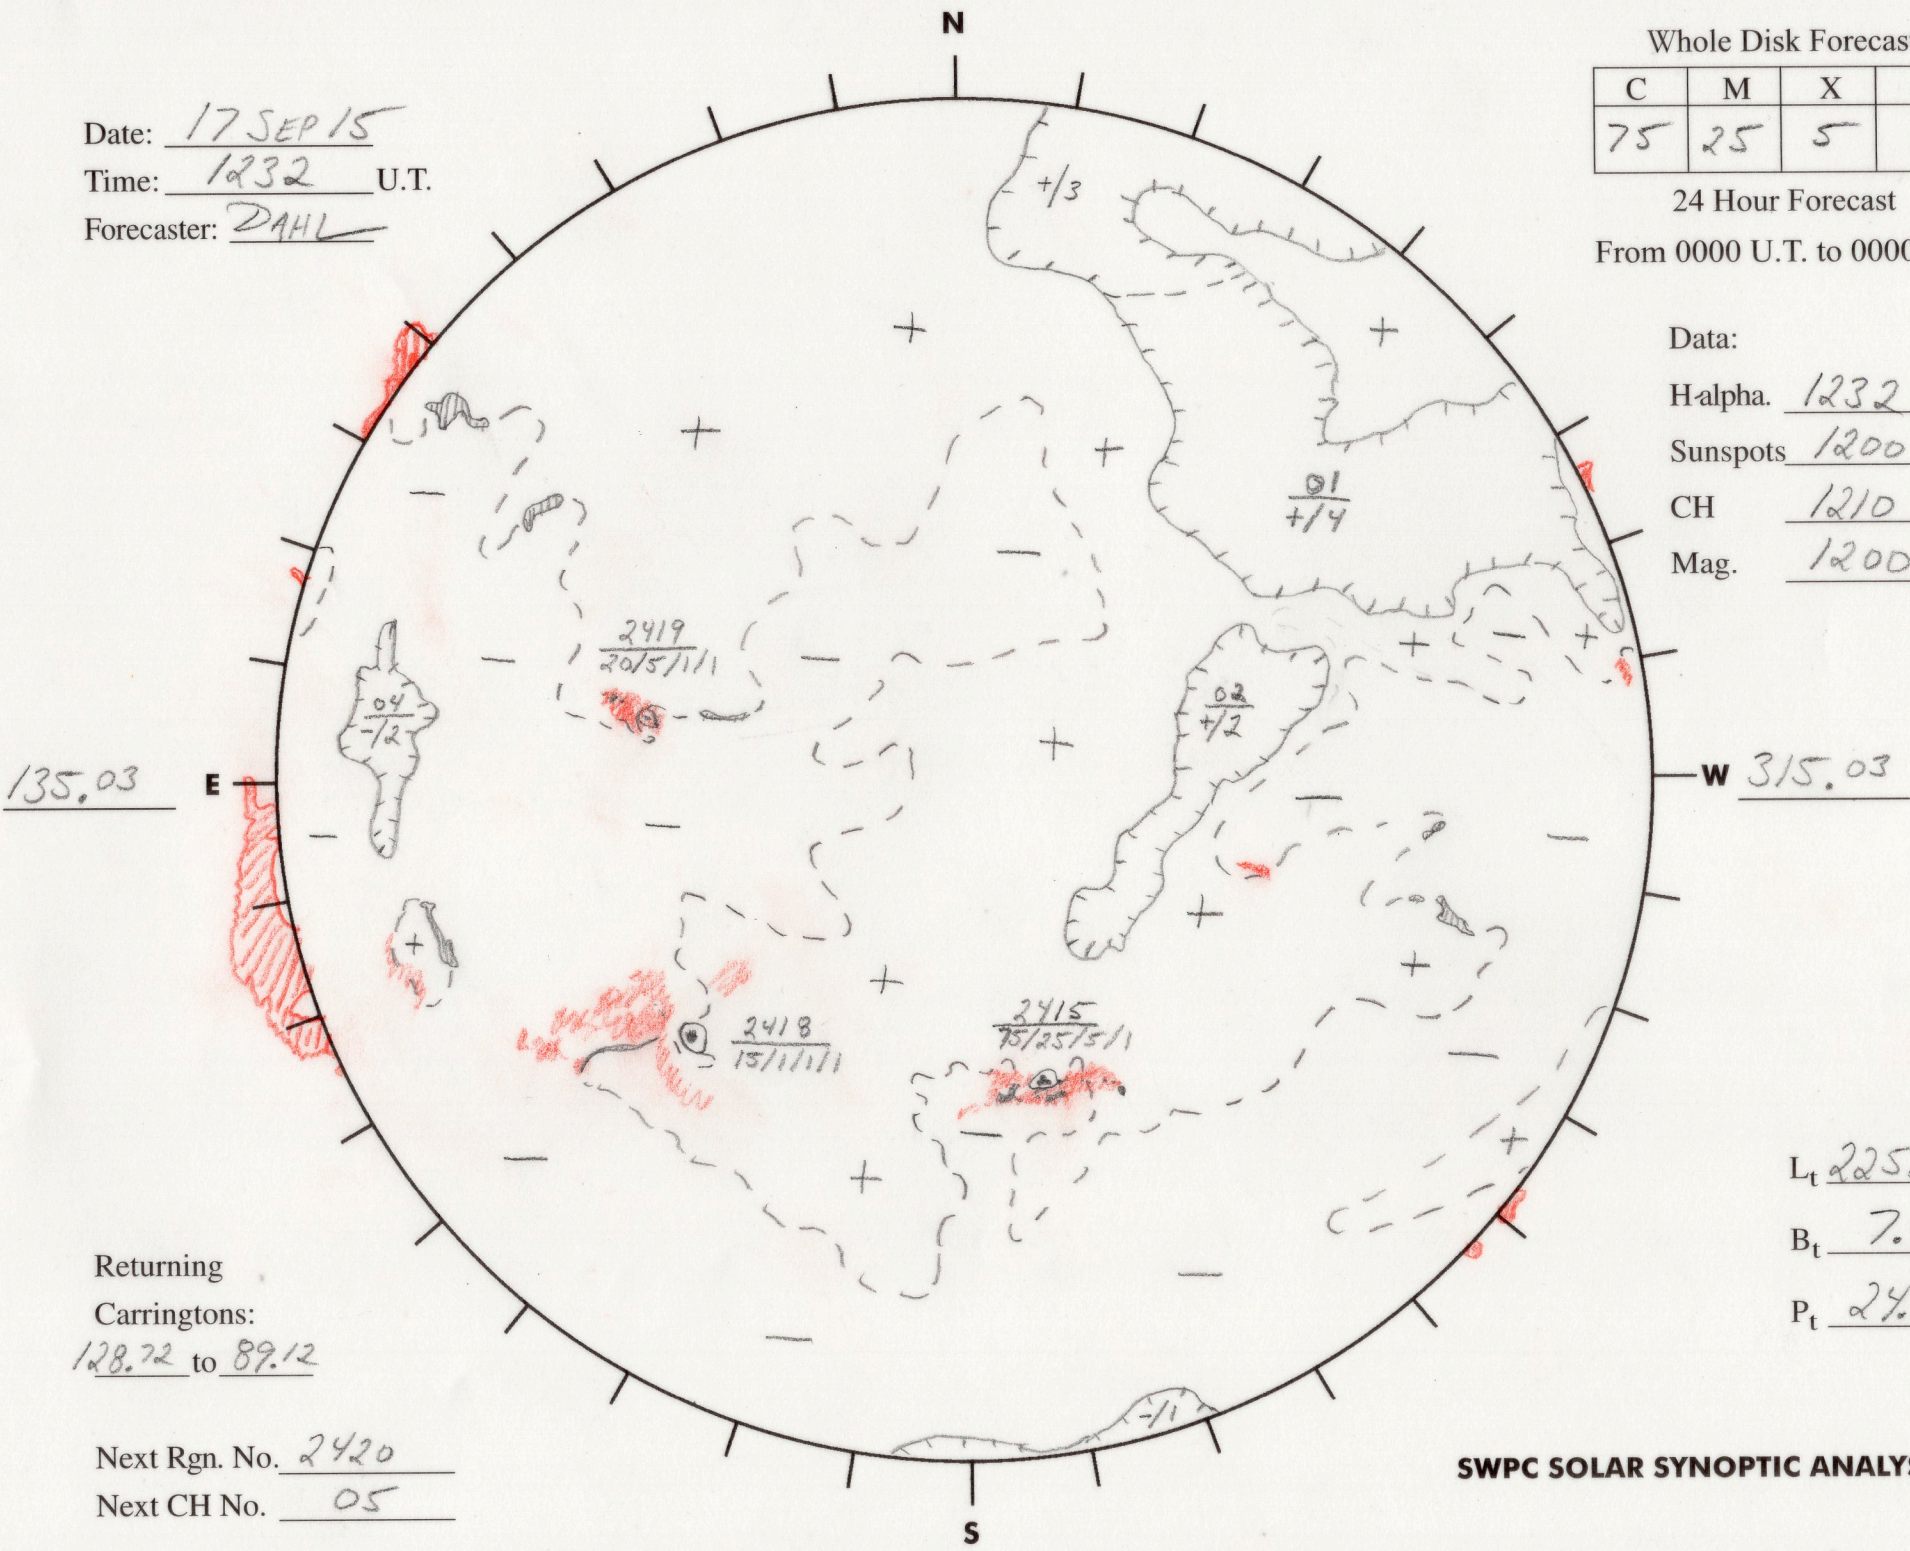

Date: 17 SEP 15
 Time: 1232 U.T.
 Forecaster: DAHL

Whole Disk Forecast

C	M	X	P
75	25	5	1

24 Hour Forecast

From 0000 U.T. to 0000 U.T.

Data:

H-alpha. 1232 U.T.

Sunspots 1200 U.T.

CH 1210 U.T.

Mag. 1200 U.T.

135.03 E

W 315.03

Returning Carringtons:
128.72 to 89.12

Next Rgn. No. 2420
 Next CH No. 05

L_t 225.03

B_t 7.17

P_t 24.39