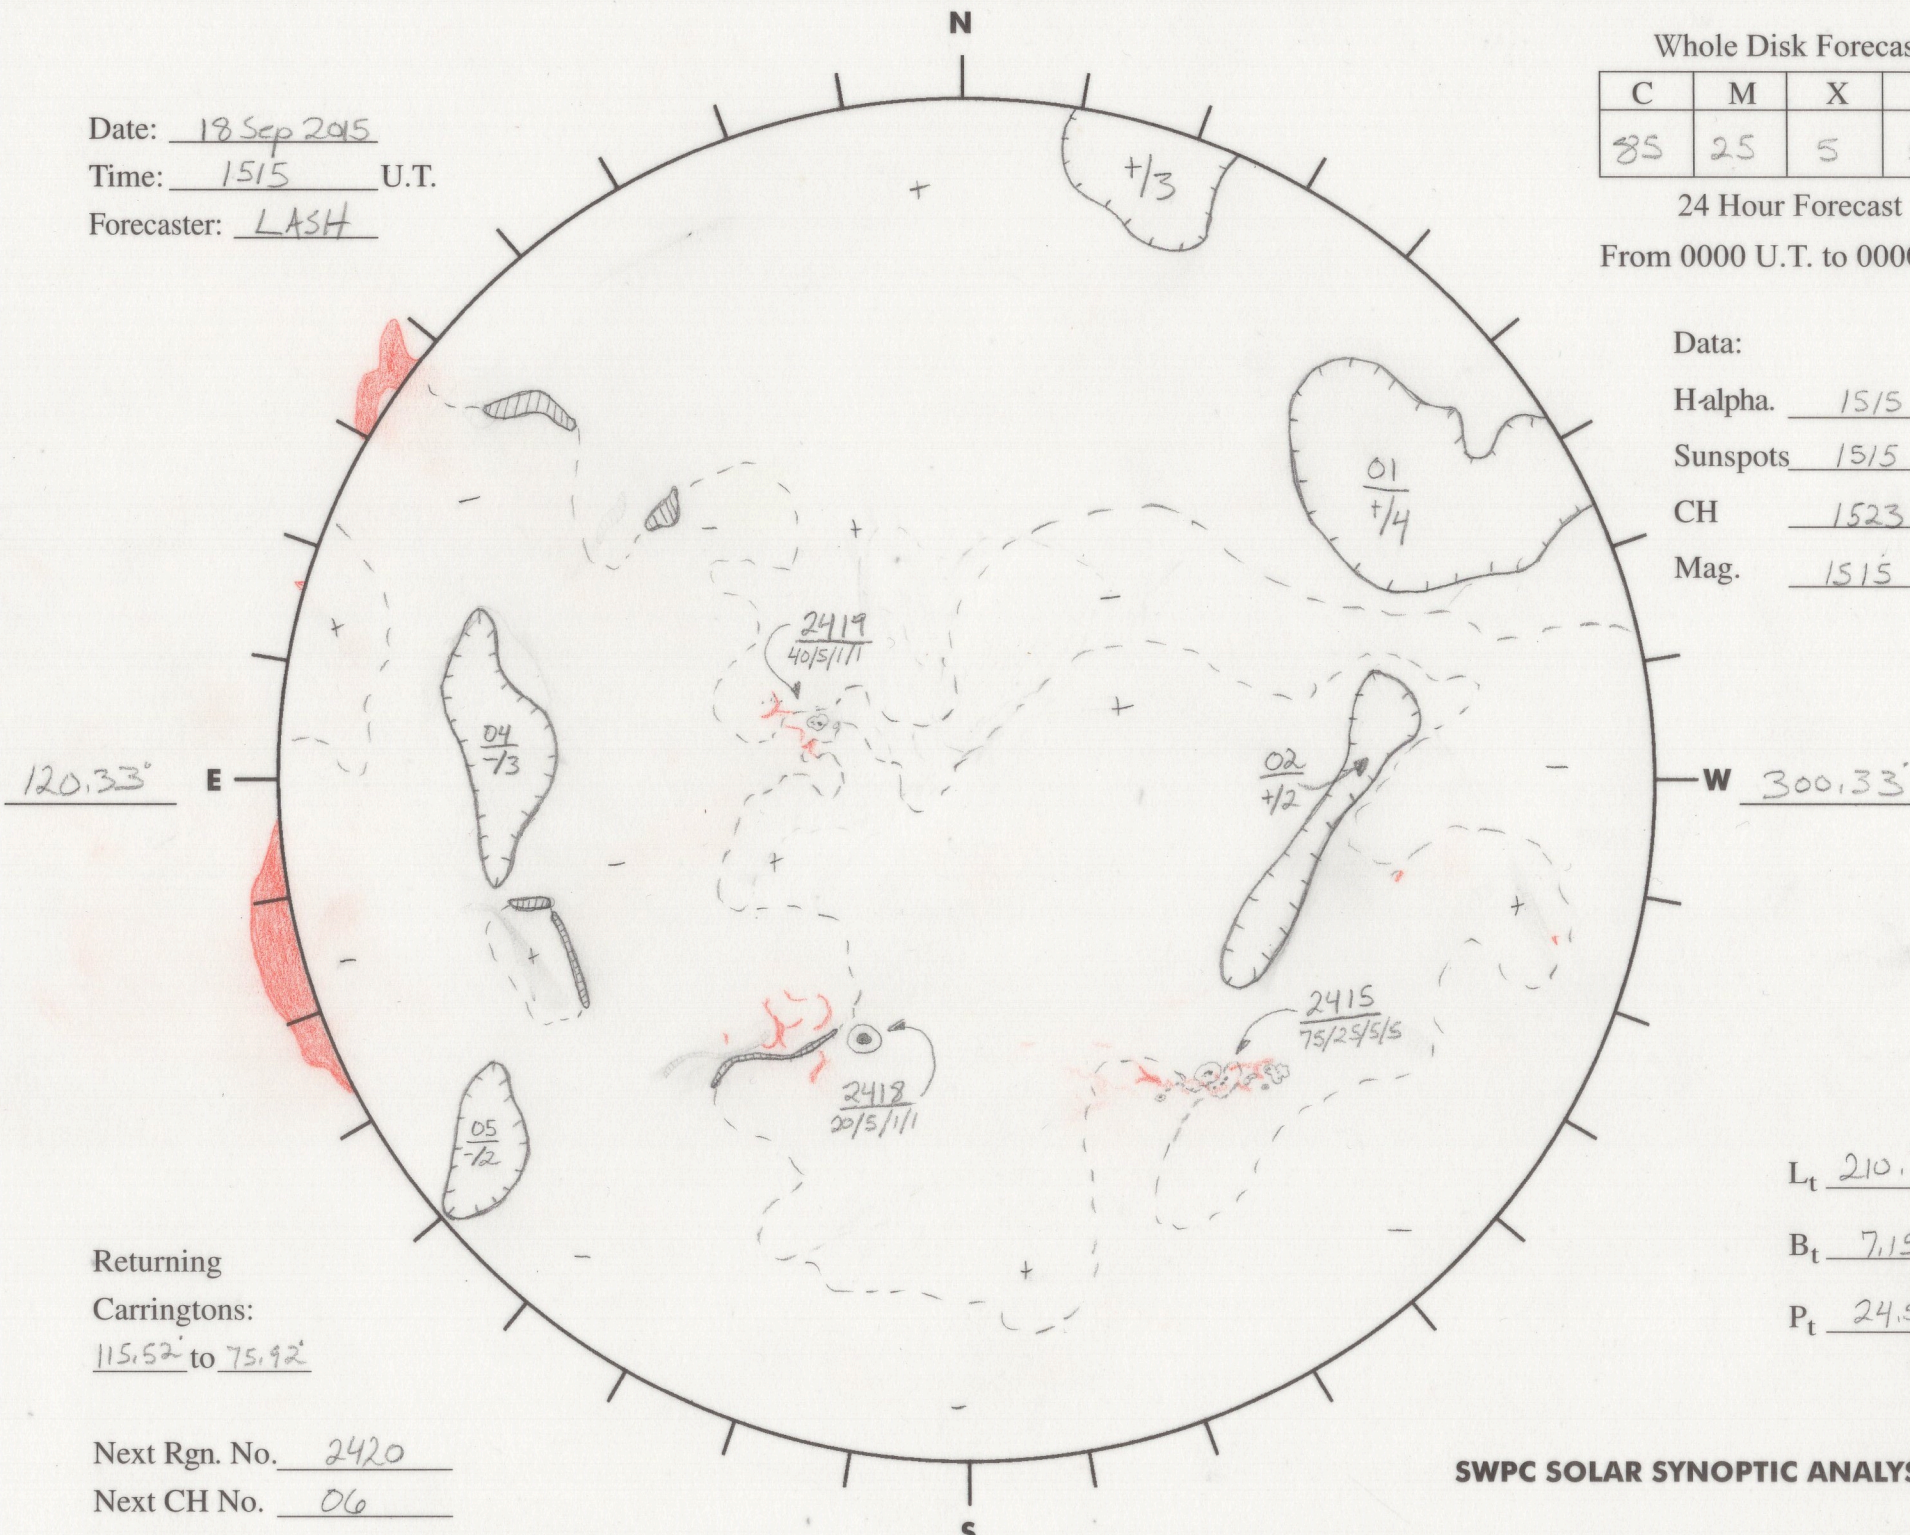

Date: 18 Sep 2015
 Time: 1515 U.T.
 Forecaster: LASH

Whole Disk Forecast

C	M	X	P
85	25	5	5

24 Hour Forecast

From 0000 U.T. to 0000 U.T.

Data:

H-alpha. 15/5 U.T.

Sunspots 15/5 U.T.

CH 1523 U.T.

Mag. 15/5 U.T.

Returning
 Carringtons:
115.52 to 75.92

Next Rgn. No. 2420
 Next CH No. 06

L_t 210.33°

B_t 7.15°

P_t 24.56°