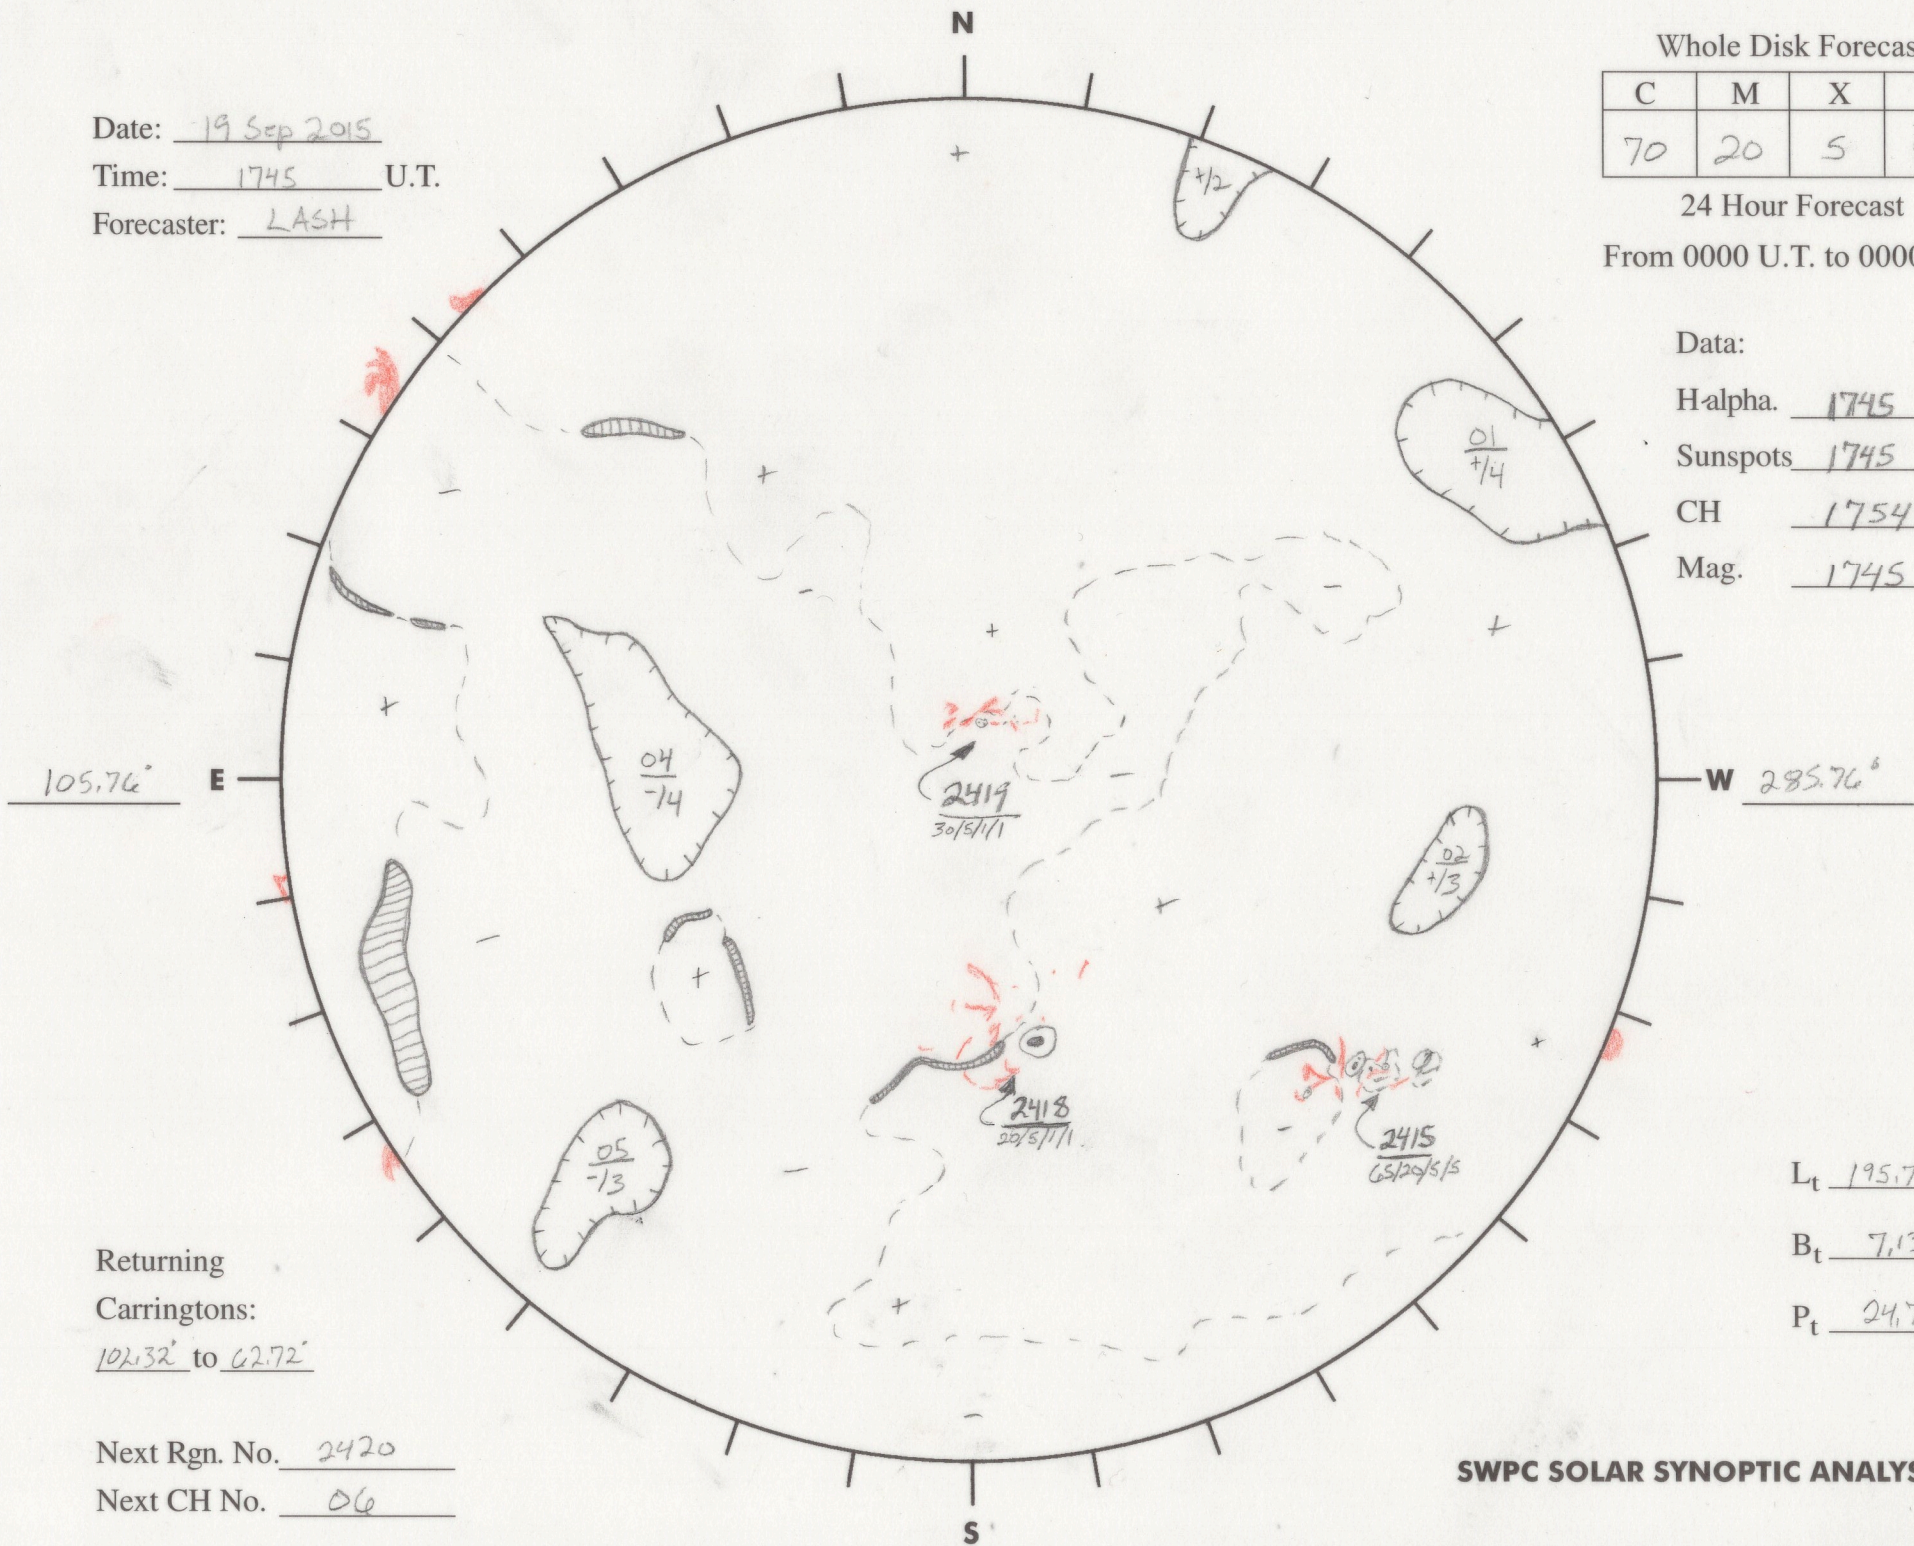

Date: 19 Sep 2015
 Time: 1745 U.T.
 Forecaster: LASH

Whole Disk Forecast

C	M	X	P
70	20	5	5

24 Hour Forecast
 From 0000 U.T. to 0000 U.T.

Data:
 H-alpha. 1745 U.T.
 Sunspots 1745 U.T.
 CH 1754 U.T.
 Mag. 1745 U.T.

105.76° E

W 285.76°

Returning Carringtons:
102.32° to 62.72°

Next Rgn. No. 2420
 Next CH No. 06

L_t 195.76°
 B_t 7.13°
 P_t 24.72°