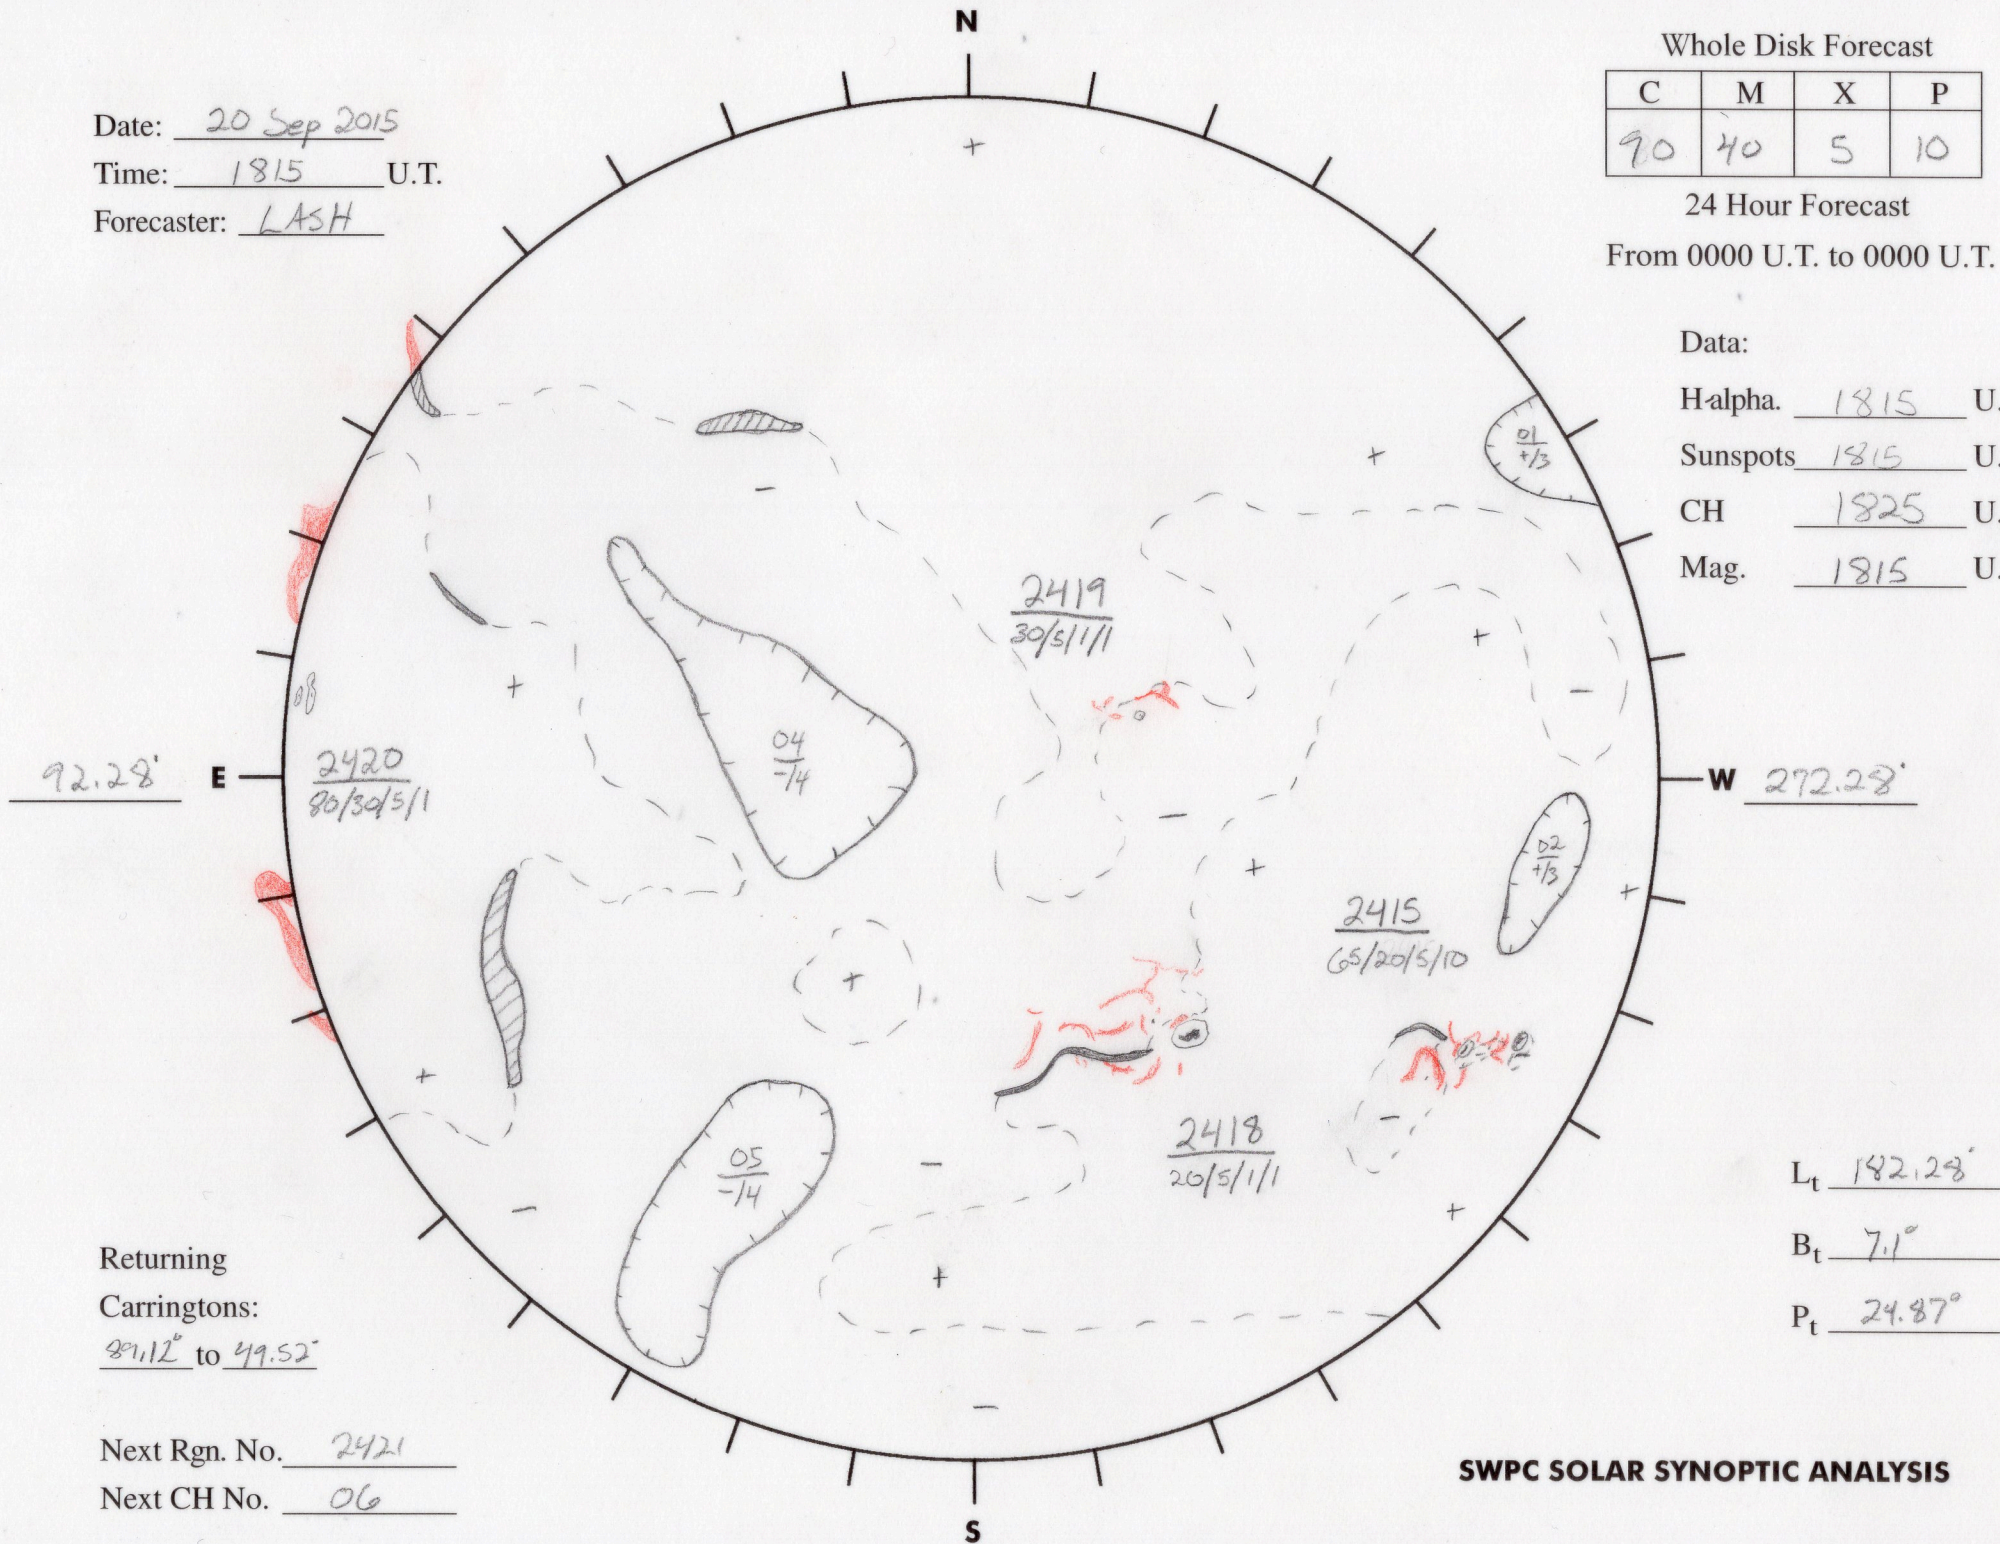

Date: 20 Sep 2015
 Time: 1815 U.T.
 Forecaster: LASH

Whole Disk Forecast

C	M	X	P
90	40	5	10

24 Hour Forecast

From 0000 U.T. to 0000 U.T.

Data:

H alpha. 1815 U.T.

Sunspots 1815 U.T.

CH 1825 U.T.

Mag. 1815 U.T.

92.28

E

2420
80/30/5/1

04
-14

2419
30/5/1/1

2415
65/20/5/10

02
+3

2418
20/5/1/1

05
-14

272.28

W

Returning Carringtons:
89.12 to 99.52

L_t 142.28

B_t 7.1

P_t 24.87

Next Rgn. No. 2421
 Next CH No. 06