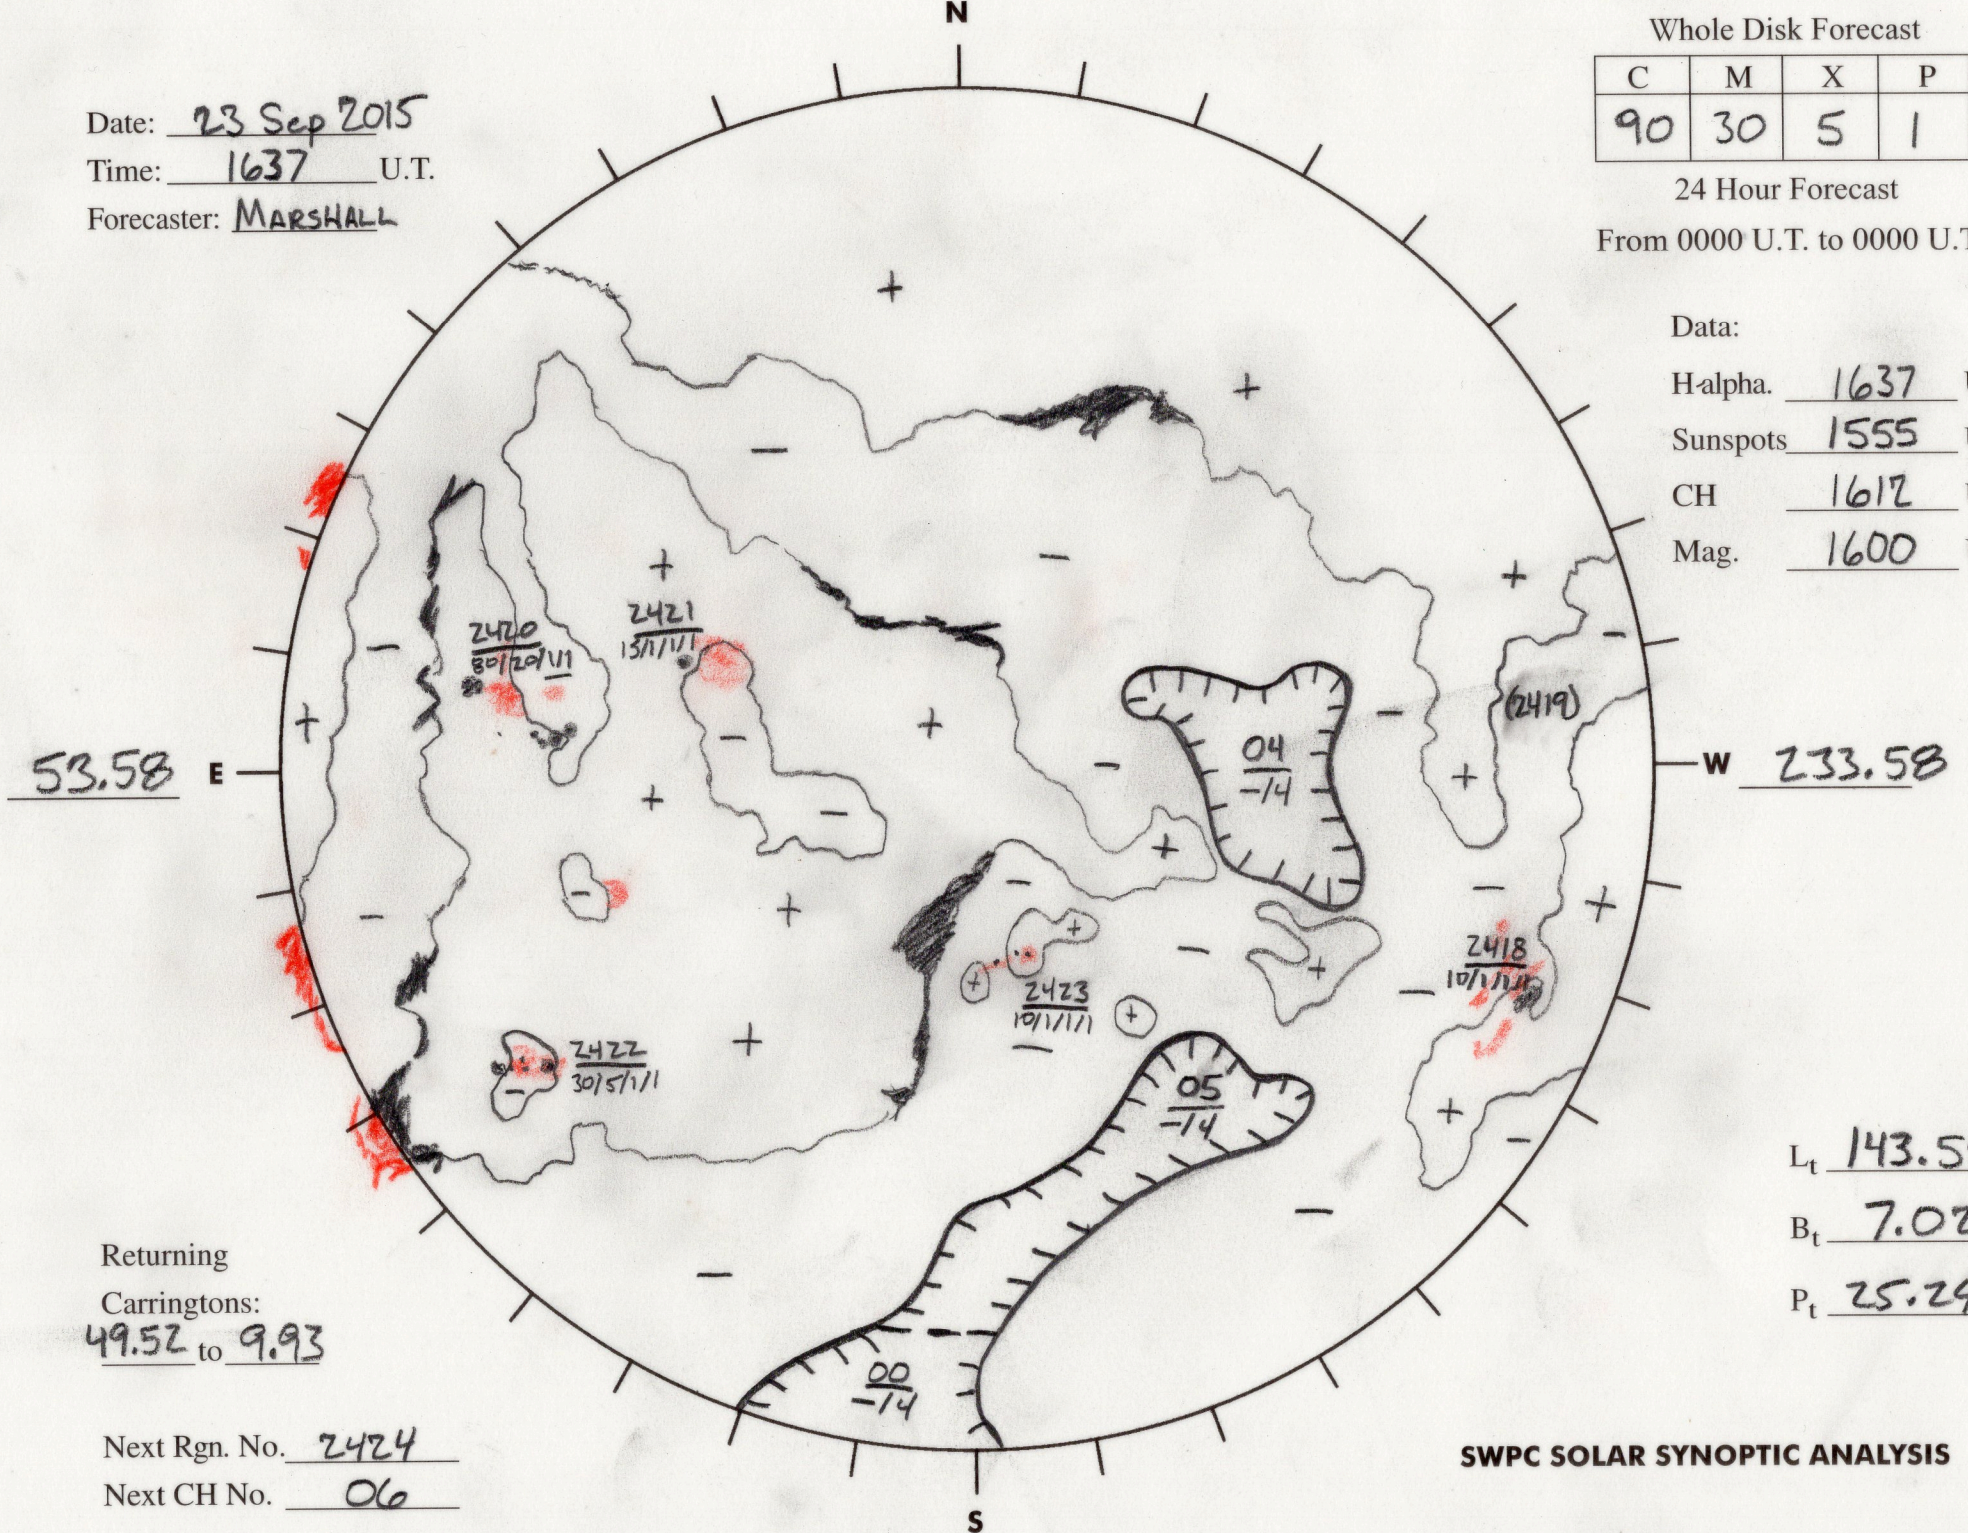

Date: 23 Sep 2015
 Time: 1637 U.T.
 Forecaster: MARSHALL

Whole Disk Forecast

C	M	X	P
90	30	5	1

24 Hour Forecast

From 0000 U.T. to 0000 U.T.

Data:

H-alpha. 1637 U.T.

Sunspots 1555 U.T.

CH 1612 U.T.

Mag. 1600 U.T.

Returning Carringtons: 49.52 to 9.93

Next Rgn. No. 2424
 Next CH No. 06

L_t 143.58
 B_t 7.02
 P_t 25.24