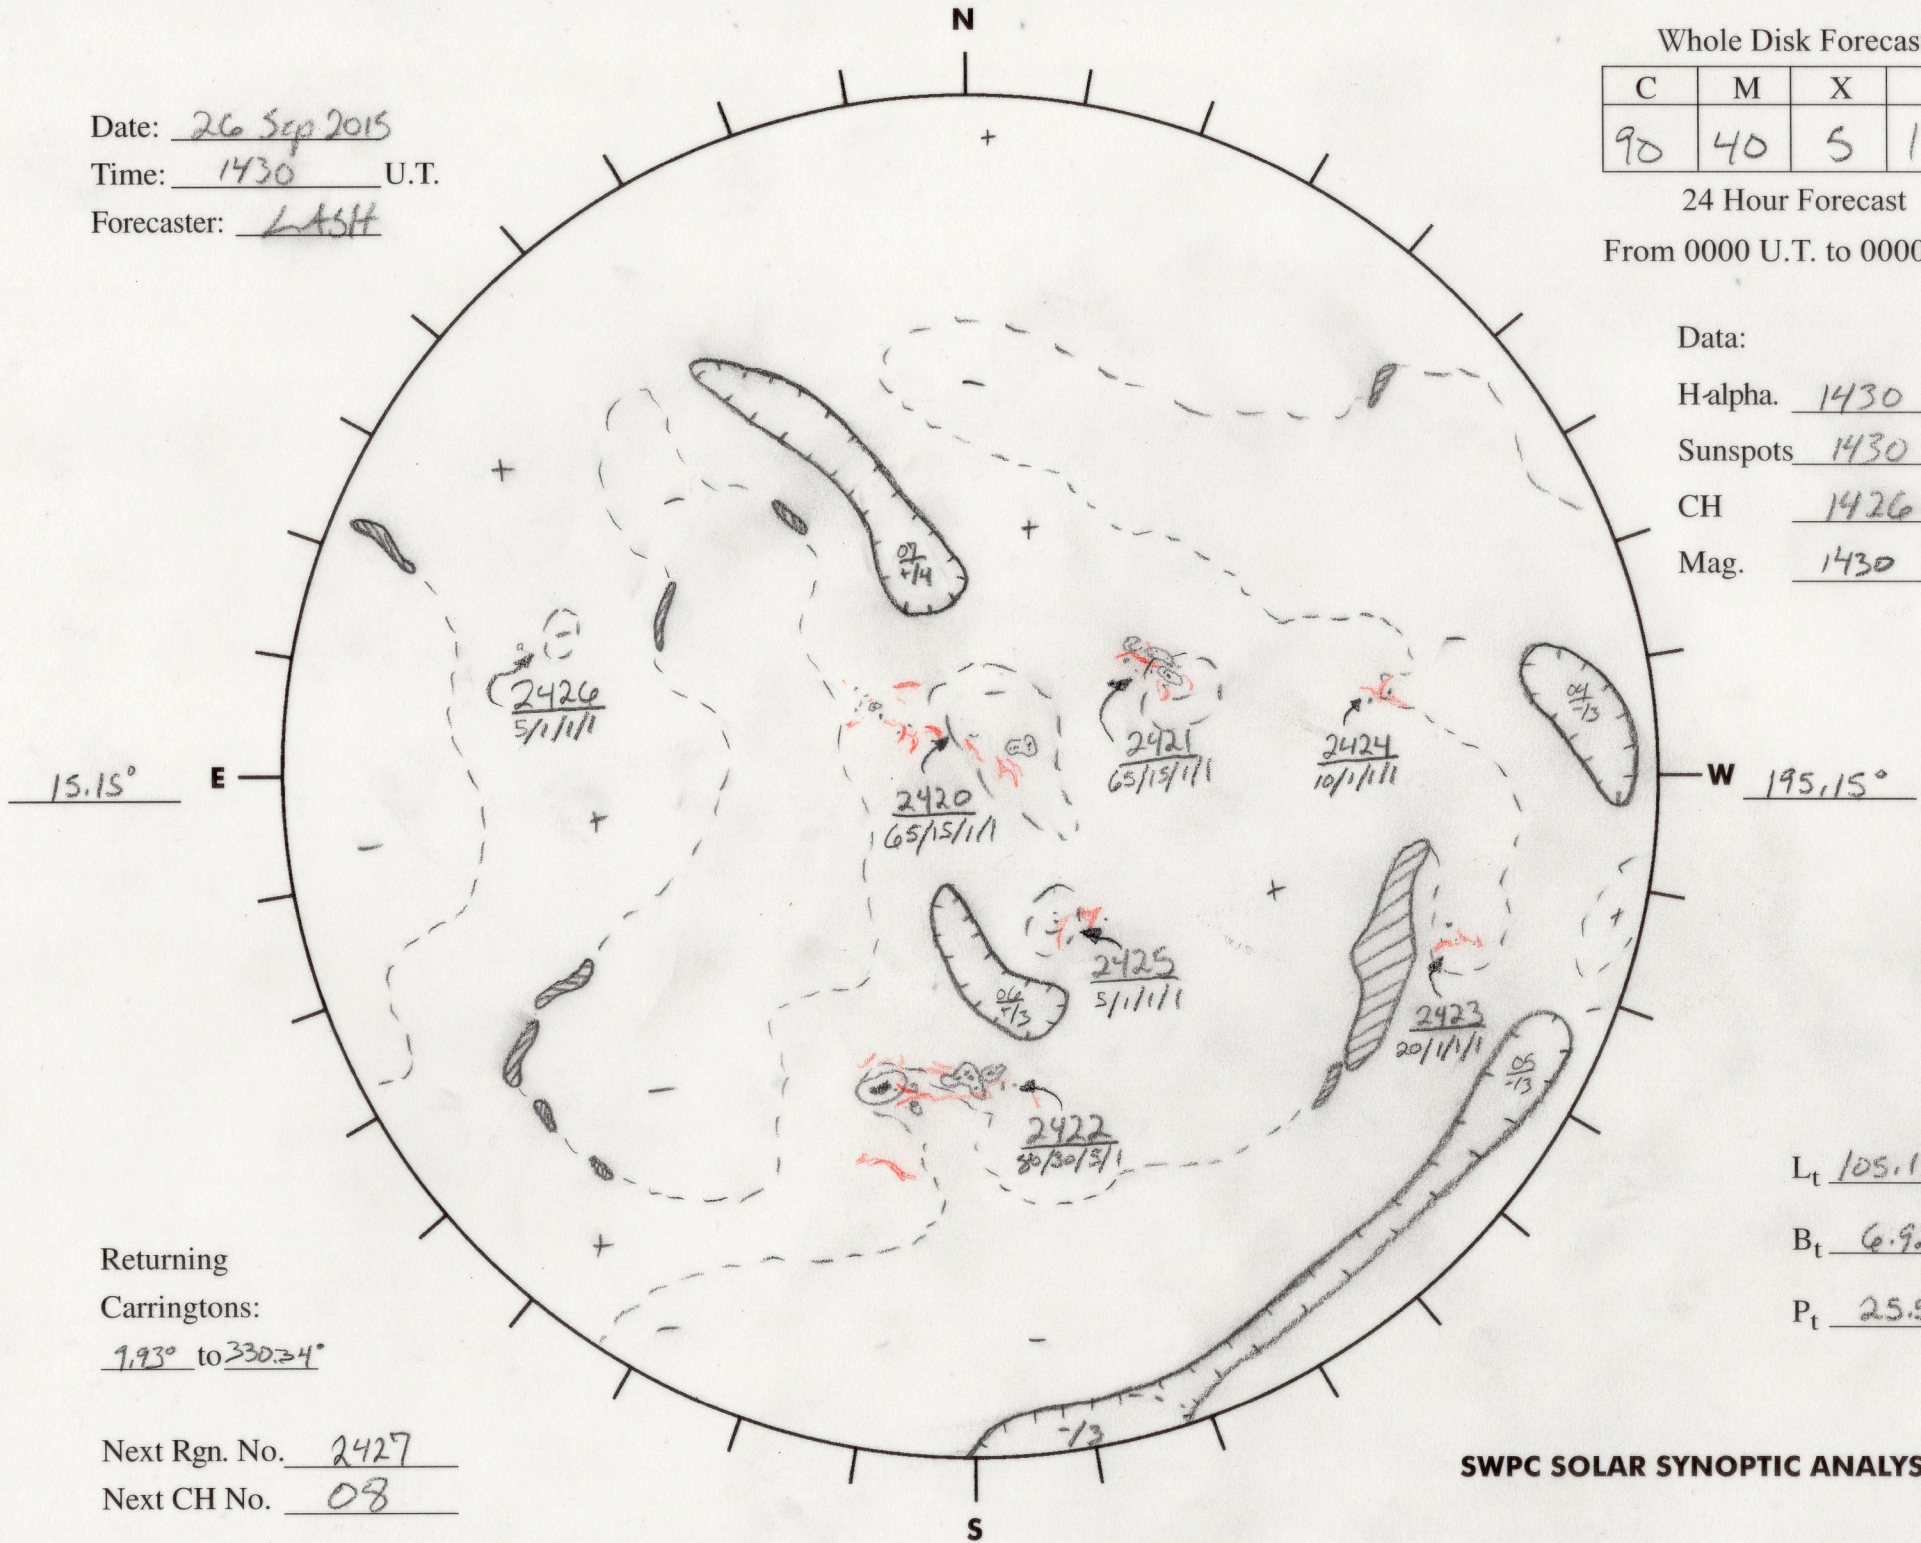

Date: 26 Sep 2015
 Time: 1430 U.T.
 Forecaster: LASH

Whole Disk Forecast

C	M	X	P
90	40	5	1

24 Hour Forecast
 From 0000 U.T. to 0000 U.T.

Data:
 H-alpha. 1430 U.T.
 Sunspots 1430 U.T.
 CH 1426 U.T.
 Mag. 1430 U.T.

Returning
 Carringtons:
193° to 330.34°

Next Rgn. No. 2427
 Next CH No. 08

L_t 105.15°
 B_t 6.92°
 P_t 25.56°