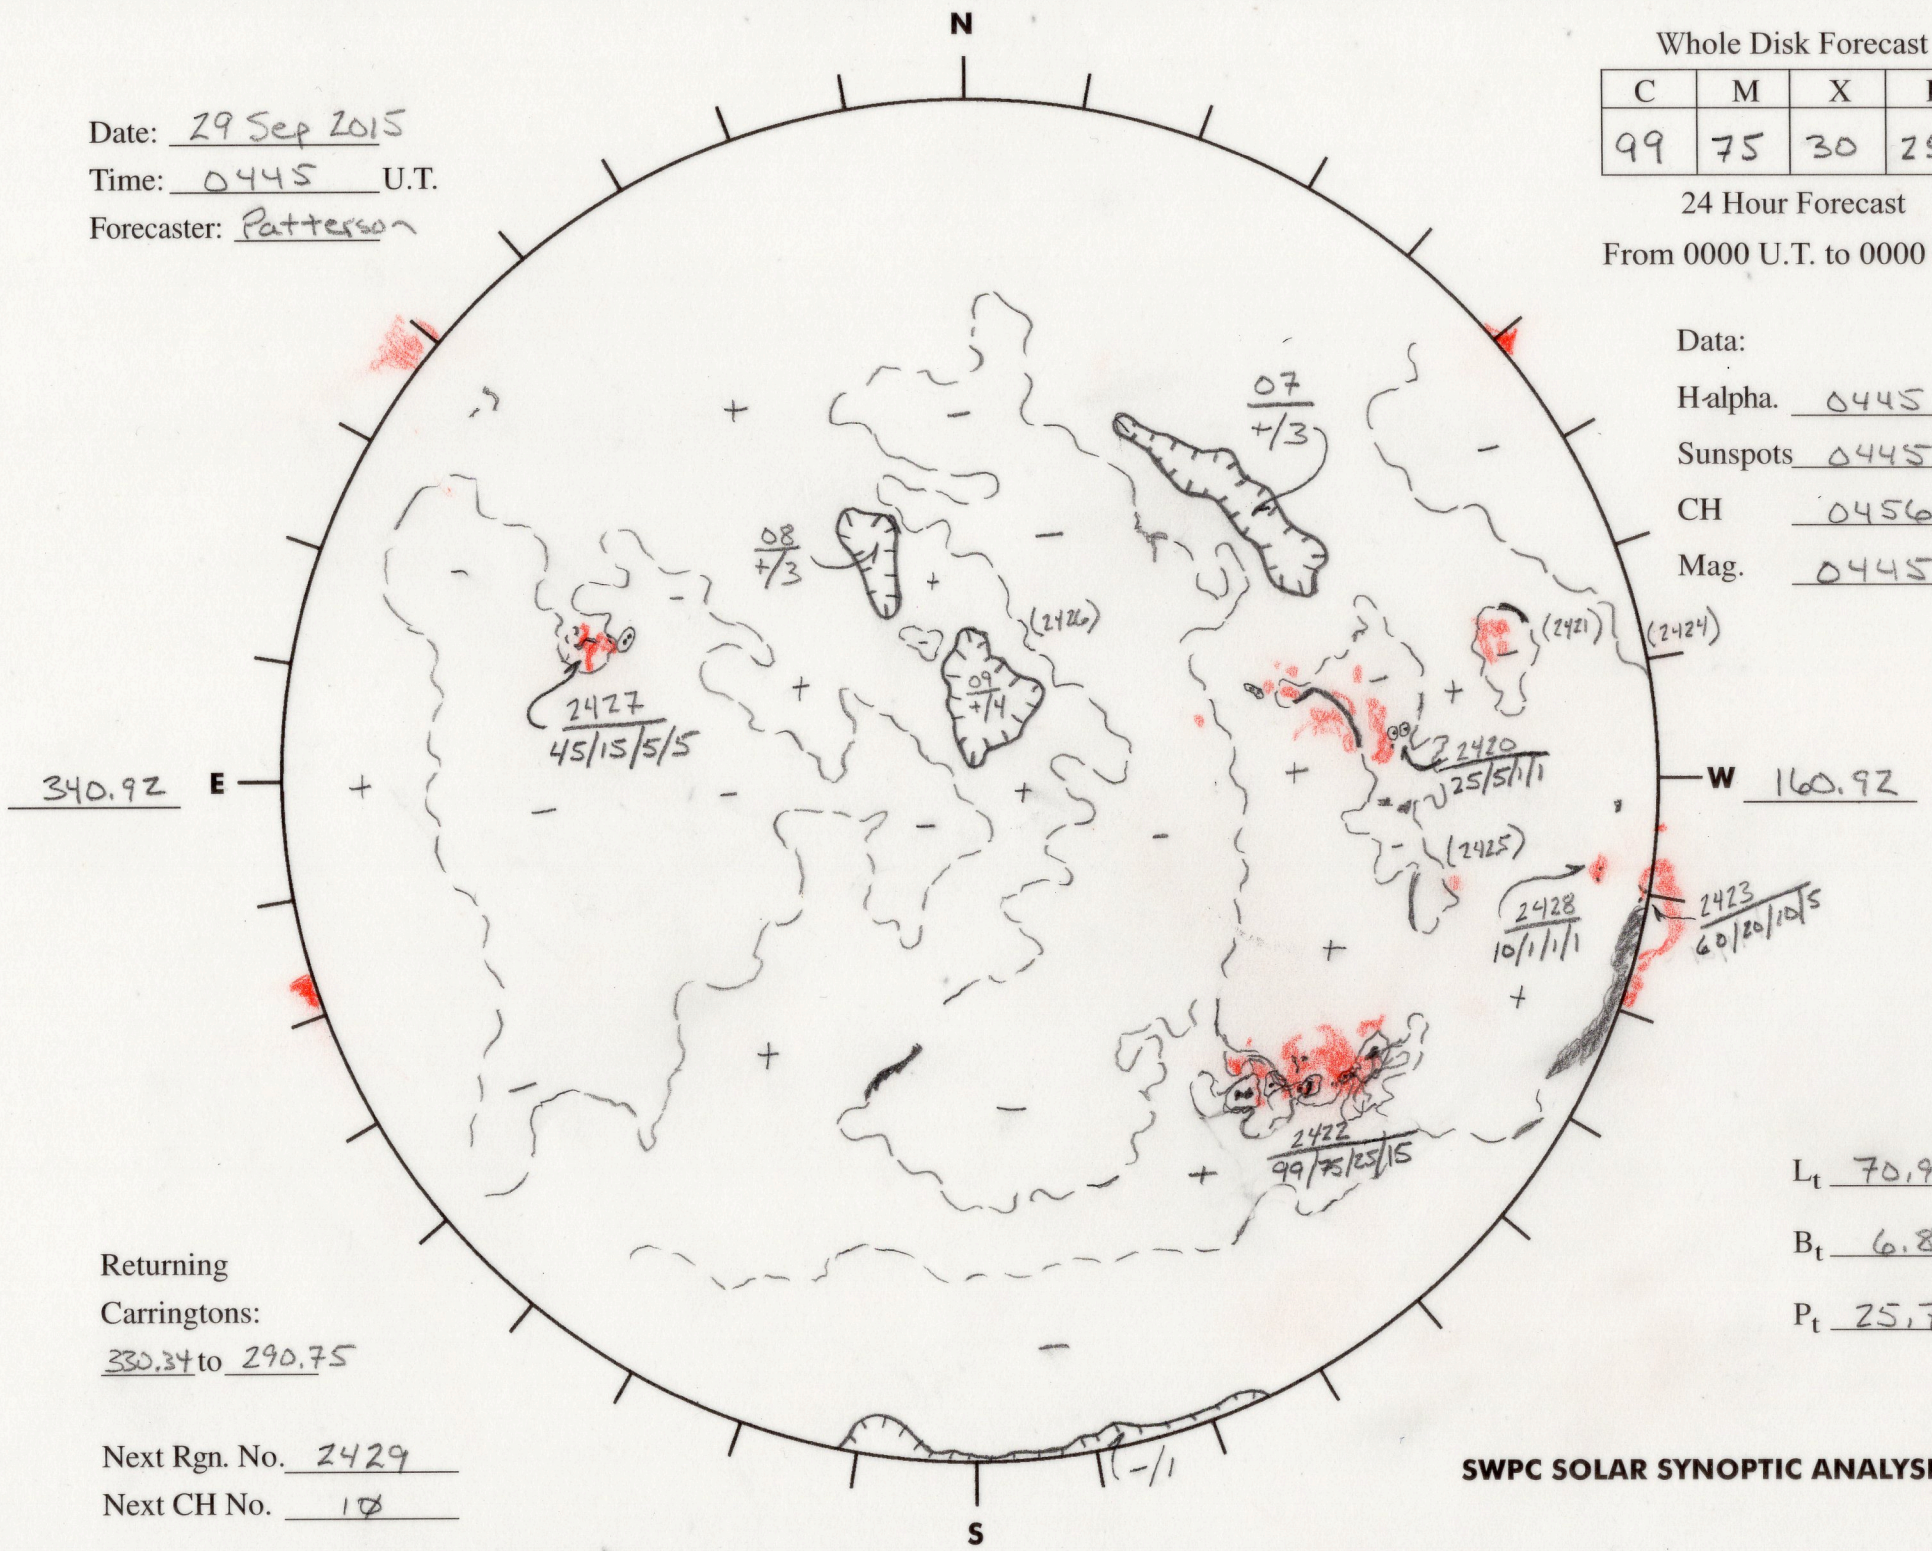

Date: 29 Sep 2015
 Time: 0445 U.T.
 Forecaster: Patterson

Whole Disk Forecast

C	M	X	P
99	75	30	25

24 Hour Forecast

From 0000 U.T. to 0000 U.T.

Data:

Halpha. 0445 U.T.

Sunspots 0445 U.T.

CH 0456 U.T.

Mag. 0445 U.T.

340.9Z E

W 160.9Z

Returning
 Carringtons:
330.34 to 290.75

Next Rgn. No. 2429
 Next CH No. 10

L_t 70.9Z

B_t 6.8Z