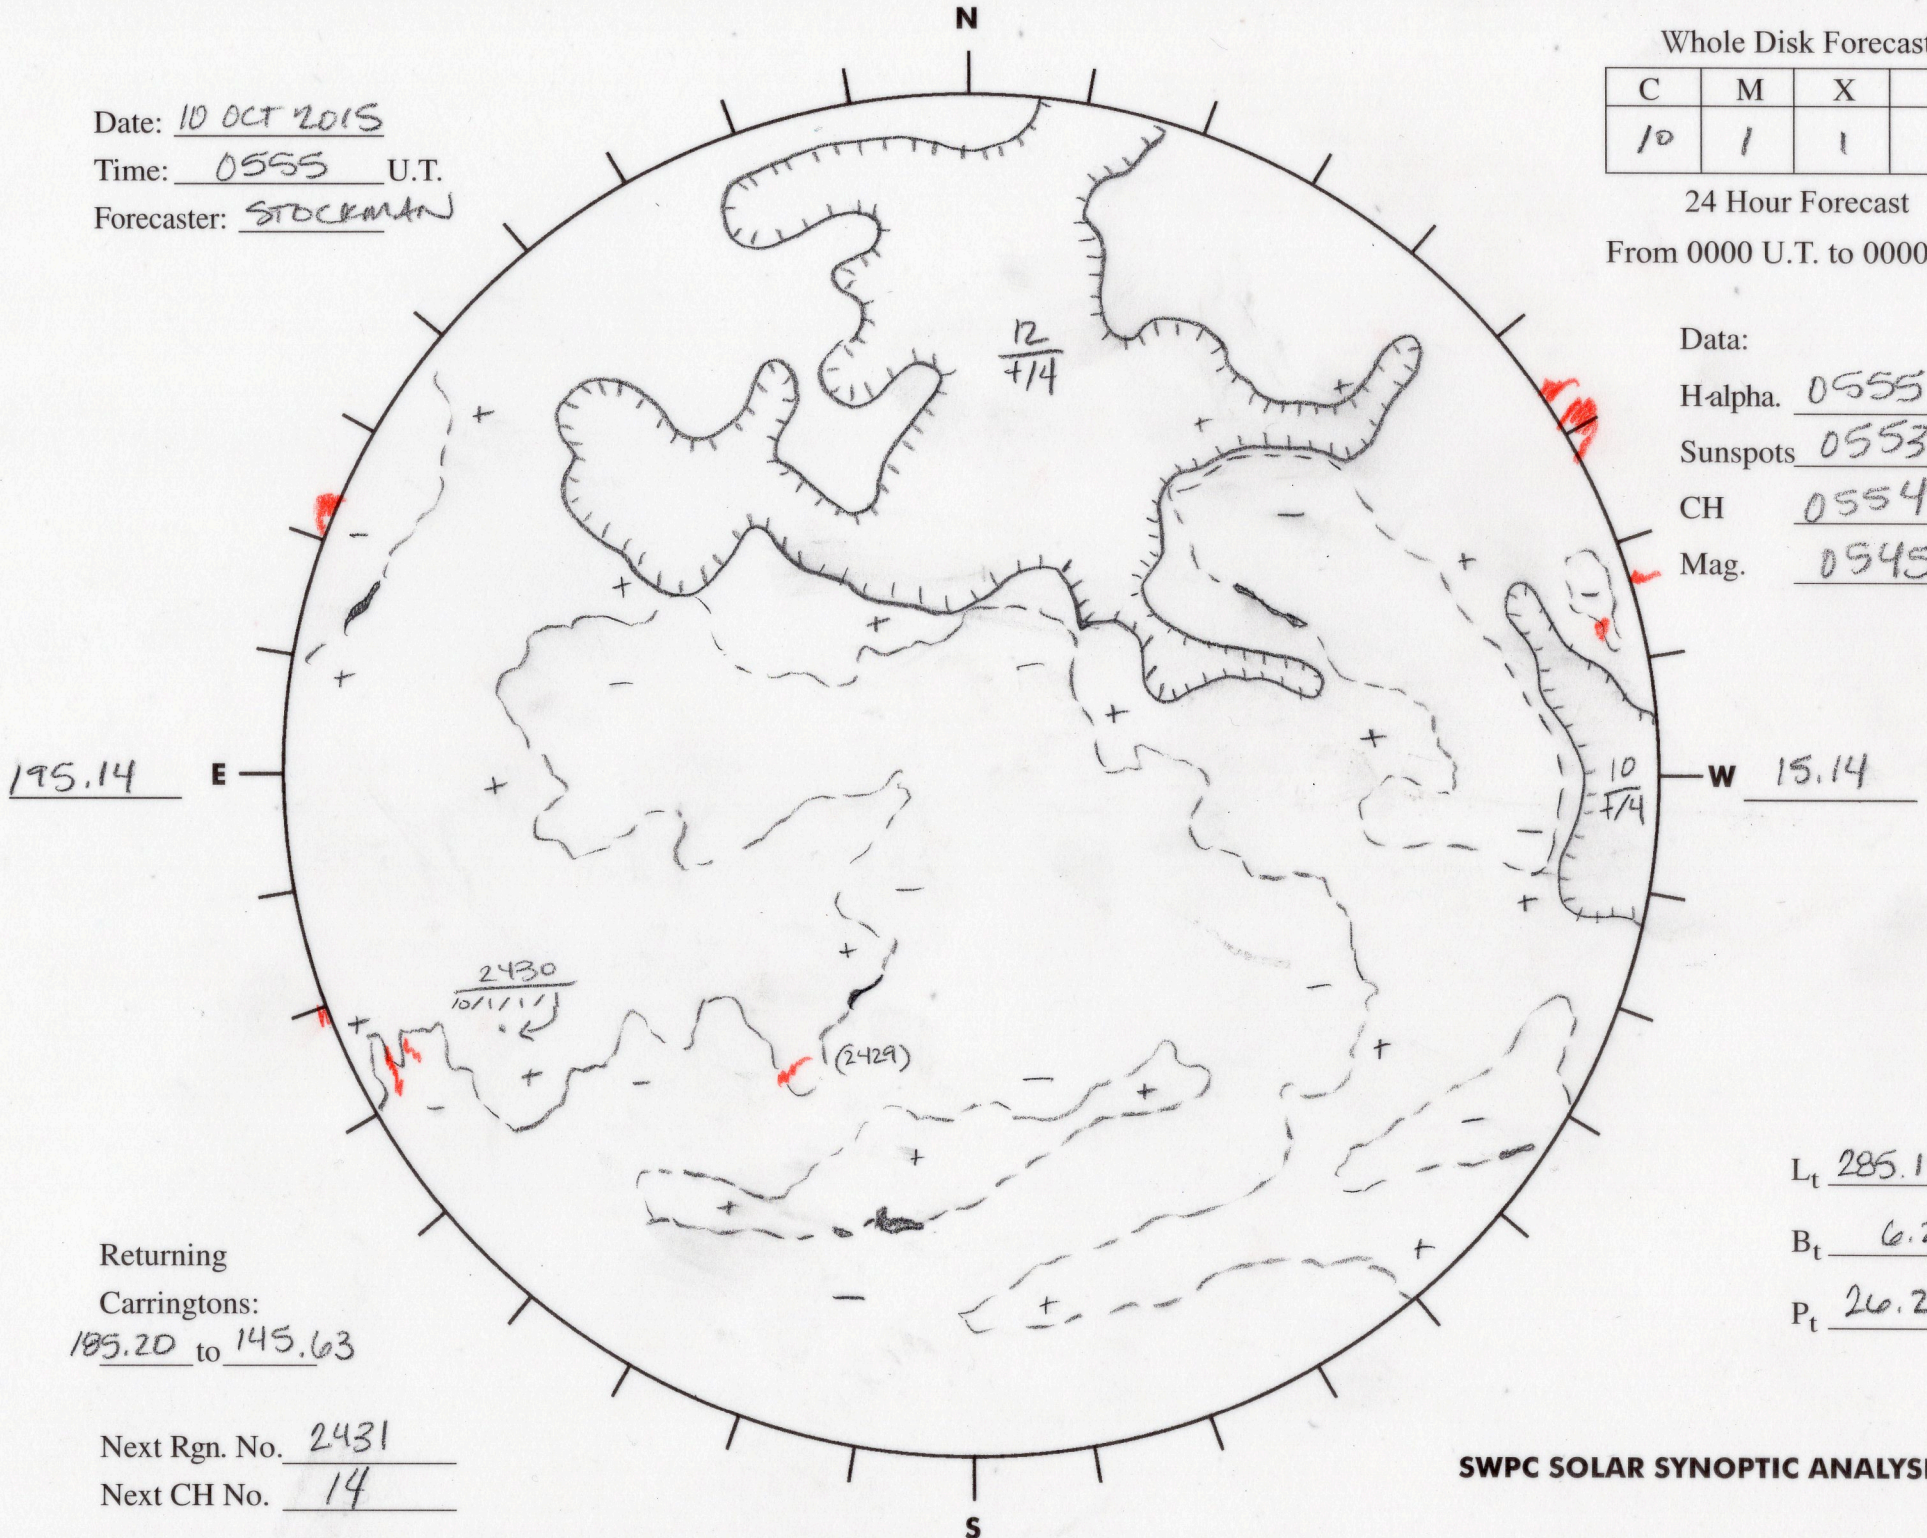

Date: 10 OCT 2015  
 Time: 0555 U.T.  
 Forecaster: STOCKMAN

Whole Disk Forecast

C	M	X	P
<u>10</u>	<u>1</u>	<u>1</u>	<u>1</u>

24 Hour Forecast  
 From 0000 U.T. to 0000 U.T.

Data:

Halpha. 0555 U.T.

Sunspots 0553 U.T.

CH 0554 U.T.

Mag. 0545 U.T.

195.14

15.14

Returning  
 Carringtons:  
185.20 to 145.63

Next Rgn. No. 2431  
 Next CH No. 14

$L_t$  285.14

$B_t$  6.23