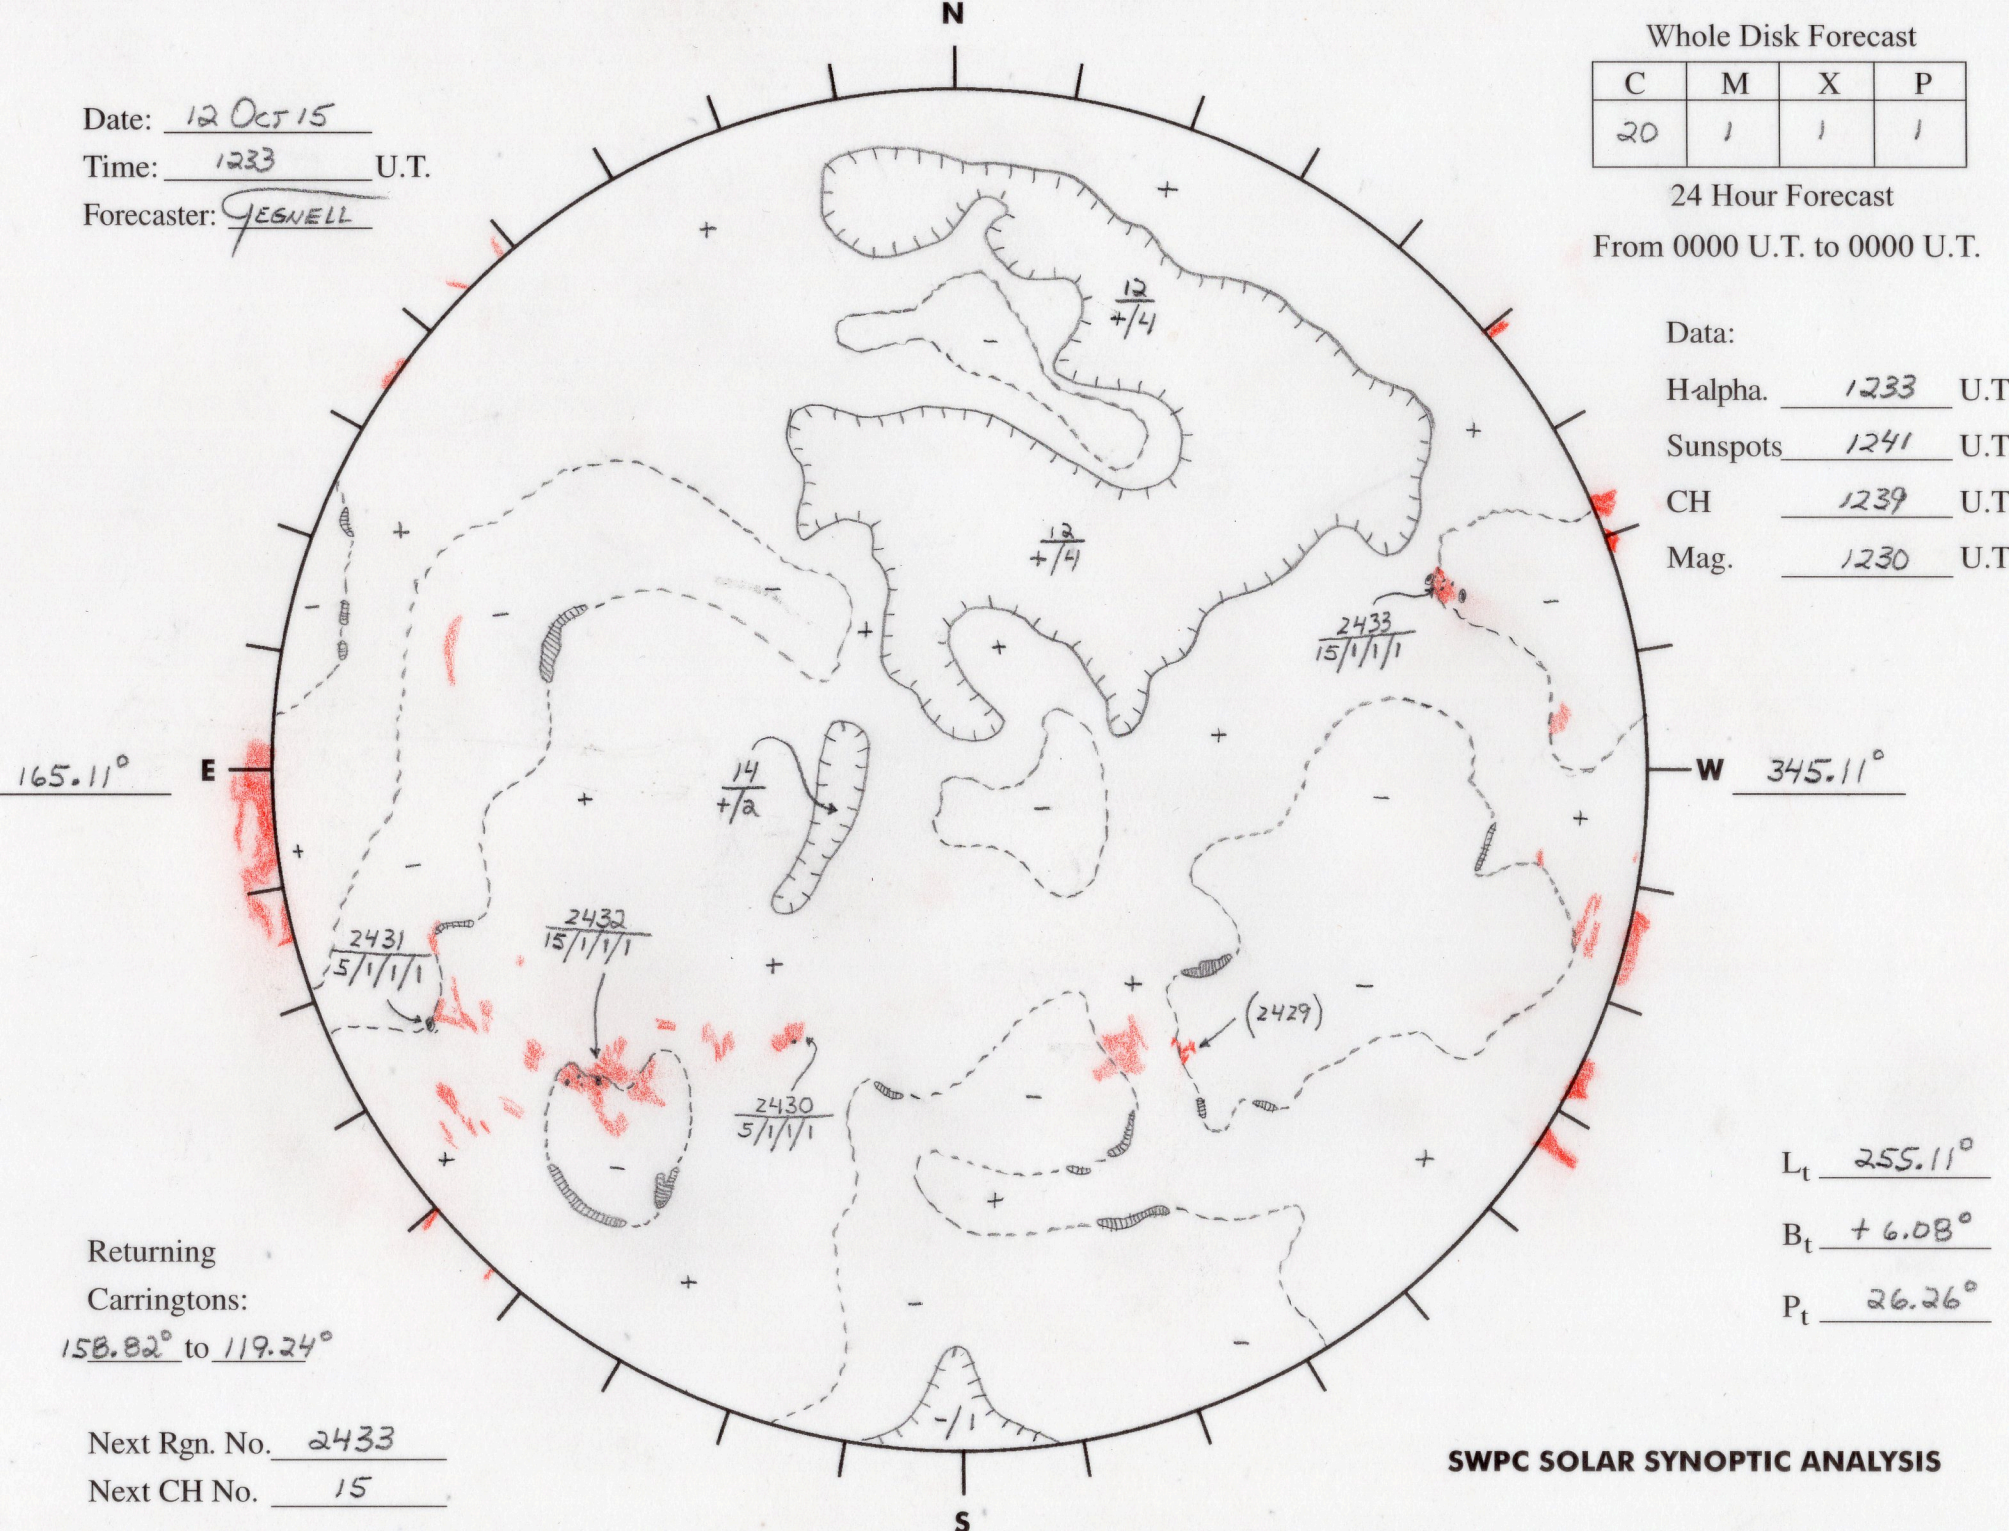

Date: 12 OCT 15
 Time: 1233 U.T.
 Forecaster: JESNELL

Whole Disk Forecast

C	M	X	P
20	1	1	1

24 Hour Forecast

From 0000 U.T. to 0000 U.T.

Data:

H-alpha. 1233 U.T.

Sunspots 1241 U.T.

CH 1239 U.T.

Mag. 1230 U.T.

L_t 255.11°

B_t +6.08°

P_t 26.26°

Returning
 Carringtons:
158.82° to 119.24°

Next Rgn. No. 2433

Next CH No. 15