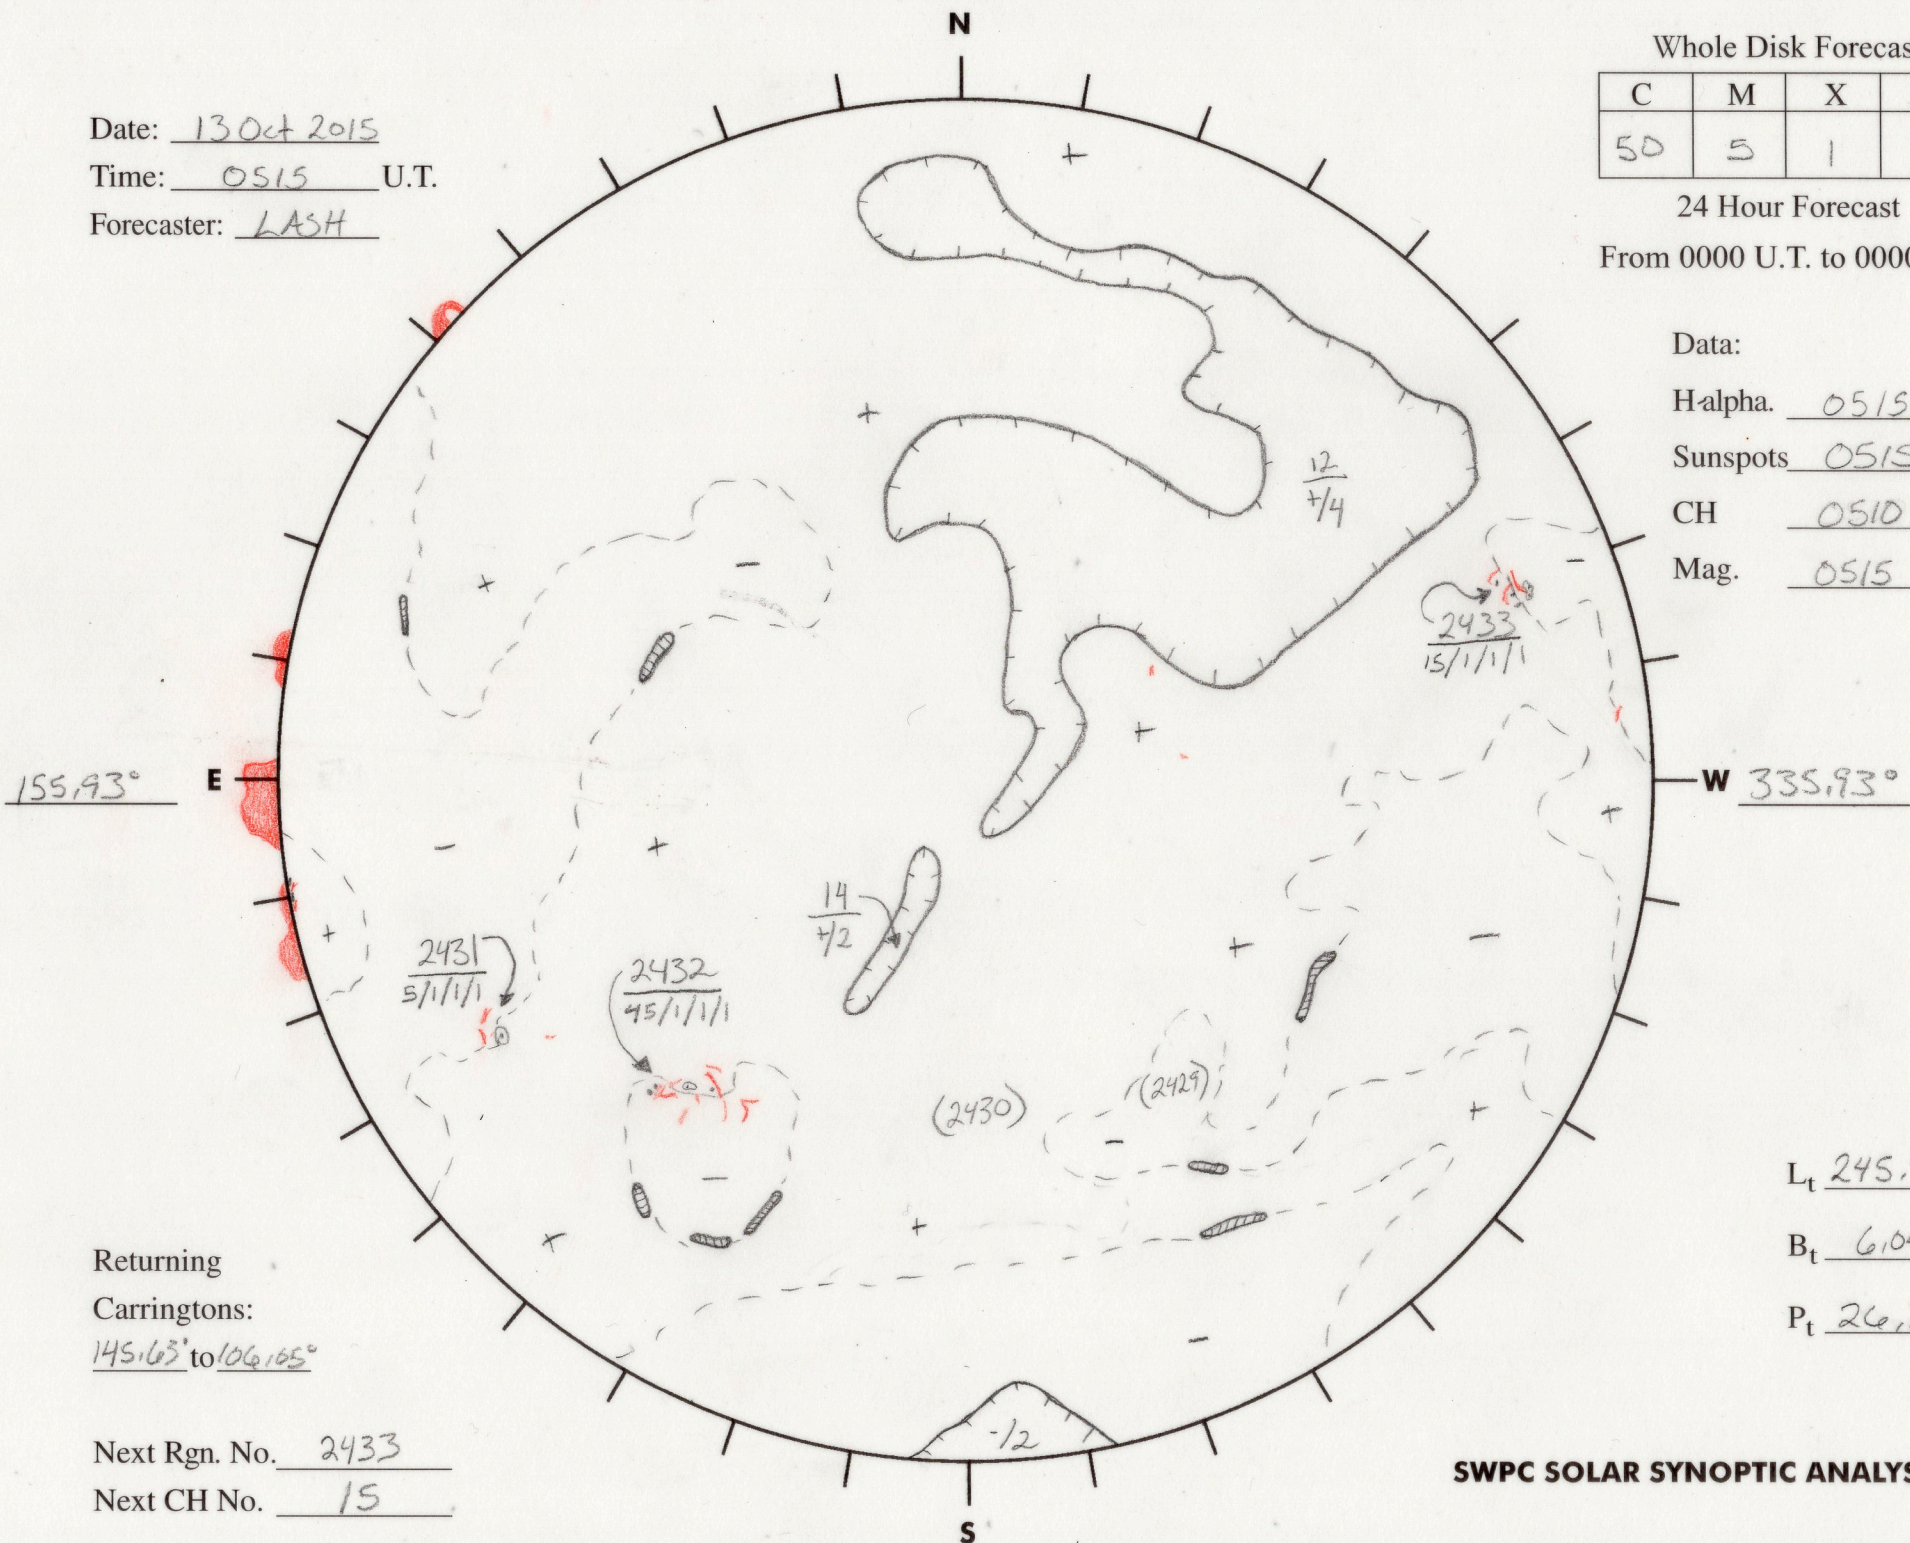

Date: 13 Oct 2015  
 Time: 0515 U.T.  
 Forecaster: LASH

Whole Disk Forecast

C	M	X	P
50	5	1	1

24 Hour Forecast

From 0000 U.T. to 0000 U.T.

Data:

H-alpha. 0515 U.T.

Sunspots 0515 U.T.

CH 0510 U.T.

Mag. 0515 U.T.

Returning  
 Carringtons:  
145.63° to 106.05°

Next Rgn. No. 2433  
 Next CH No. 15

$L_t$  245.93°

$B_t$  6.04°

$P_t$  26.24°