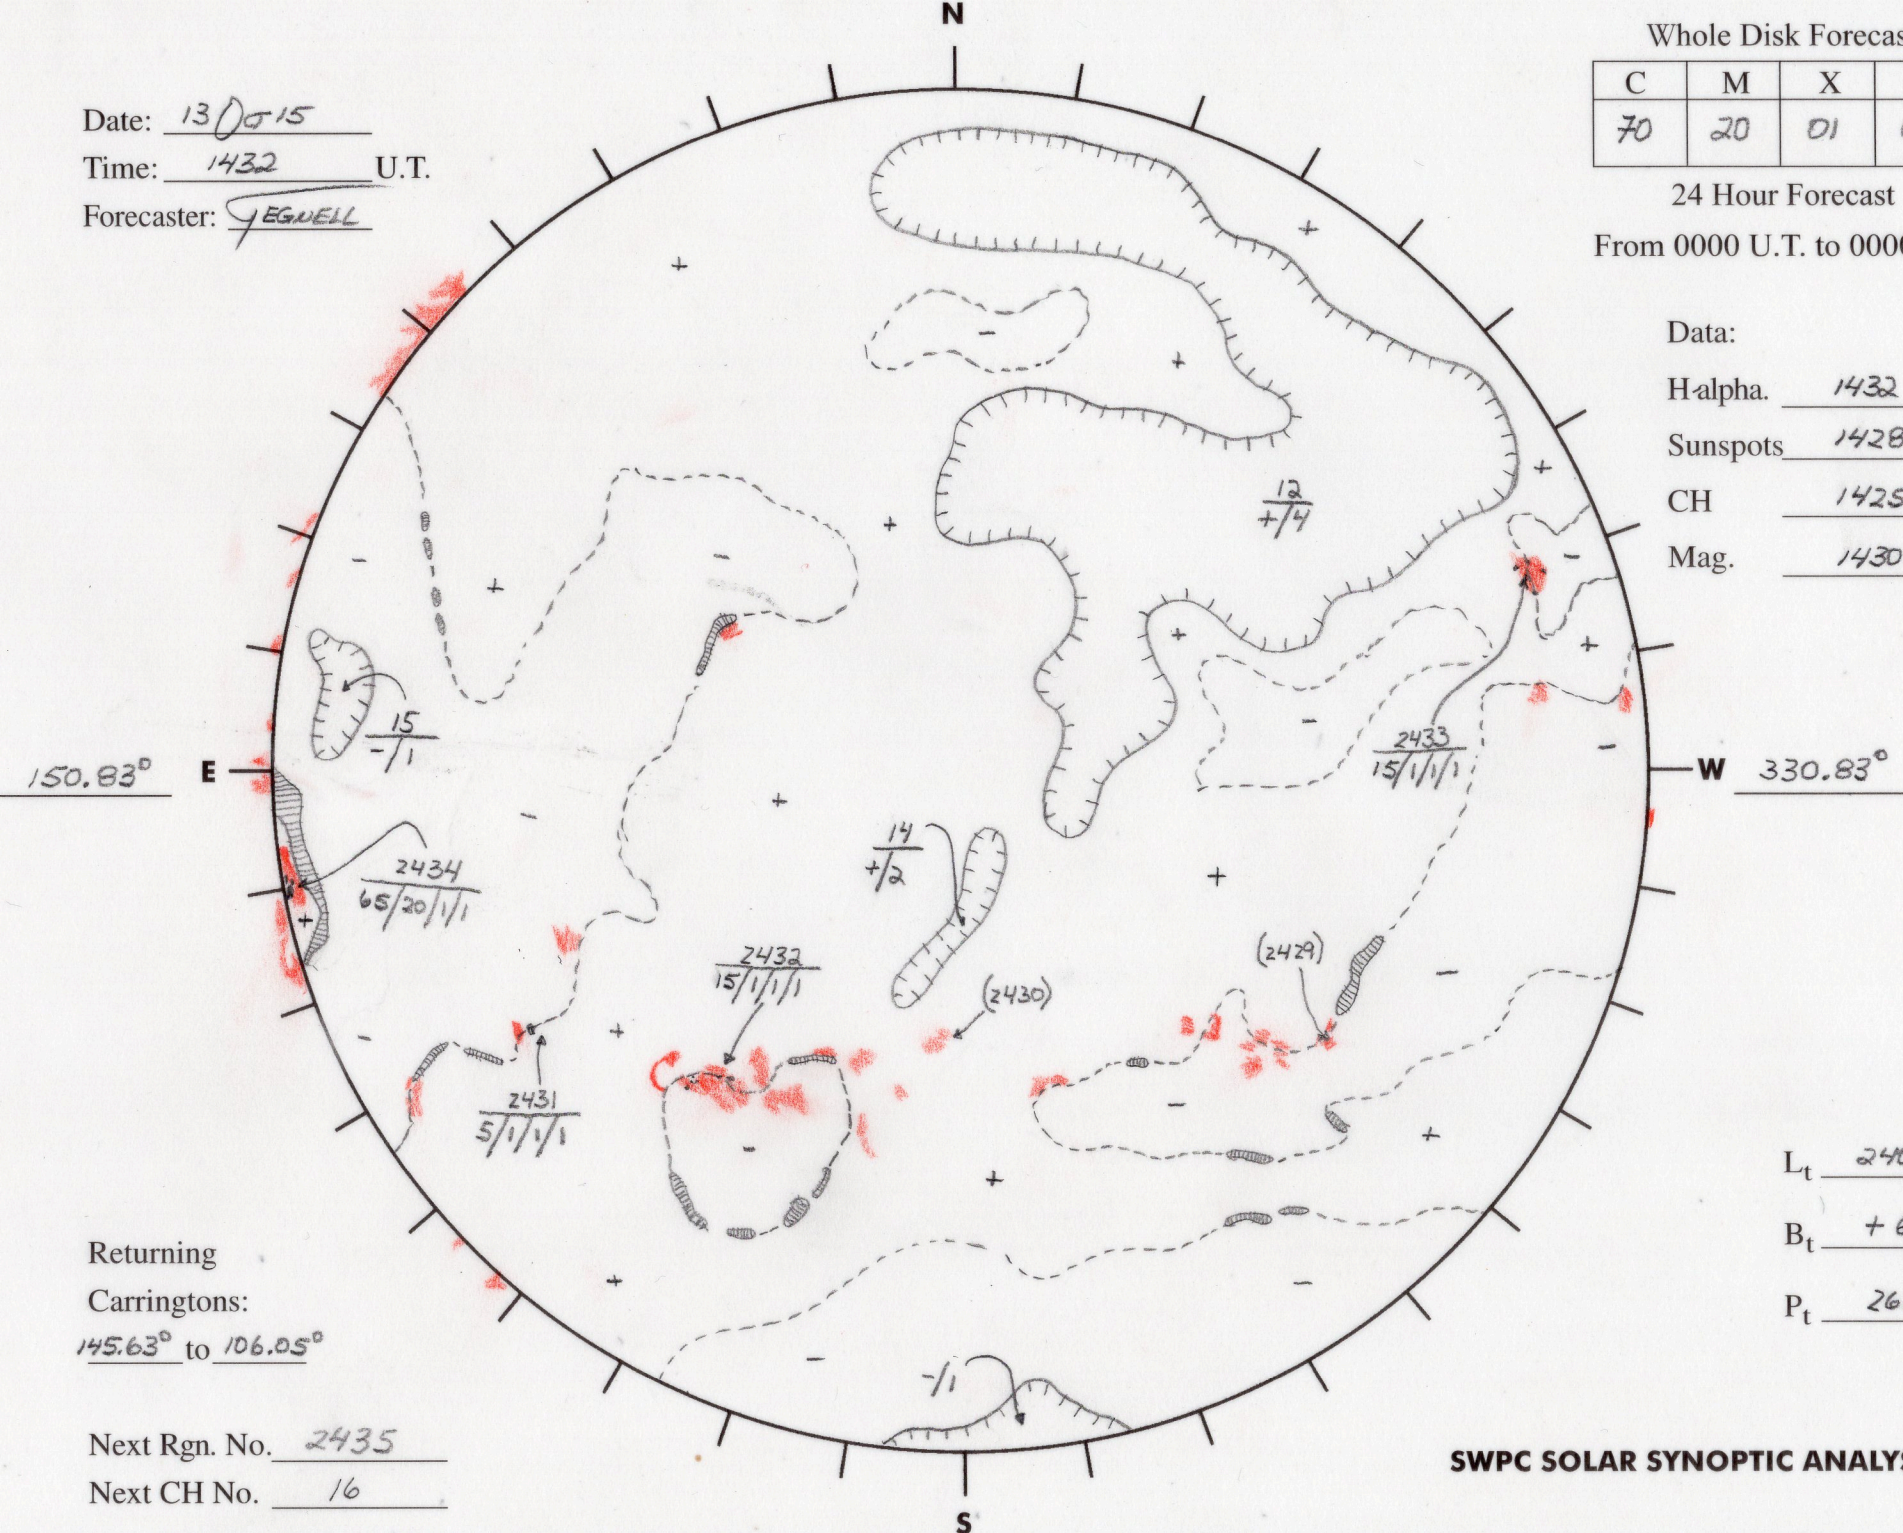

Date: 13 Oct 15
 Time: 1432 U.T.
 Forecaster: JEGWELL

Whole Disk Forecast

C	M	X	P
70	20	01	01

24 Hour Forecast

From 0000 U.T. to 0000 U.T.

Data:

H-alpha. 1432 U.T.

Sunspots 1428 U.T.

CH 1425 U.T.

Mag. 1430 U.T.

Returning
 Carringtons:
145.63° to 106.05°

Next Rgn. No. 2435
 Next CH No. 16

L_t 240.83°

B_t +6.01°

P_t 26.24°