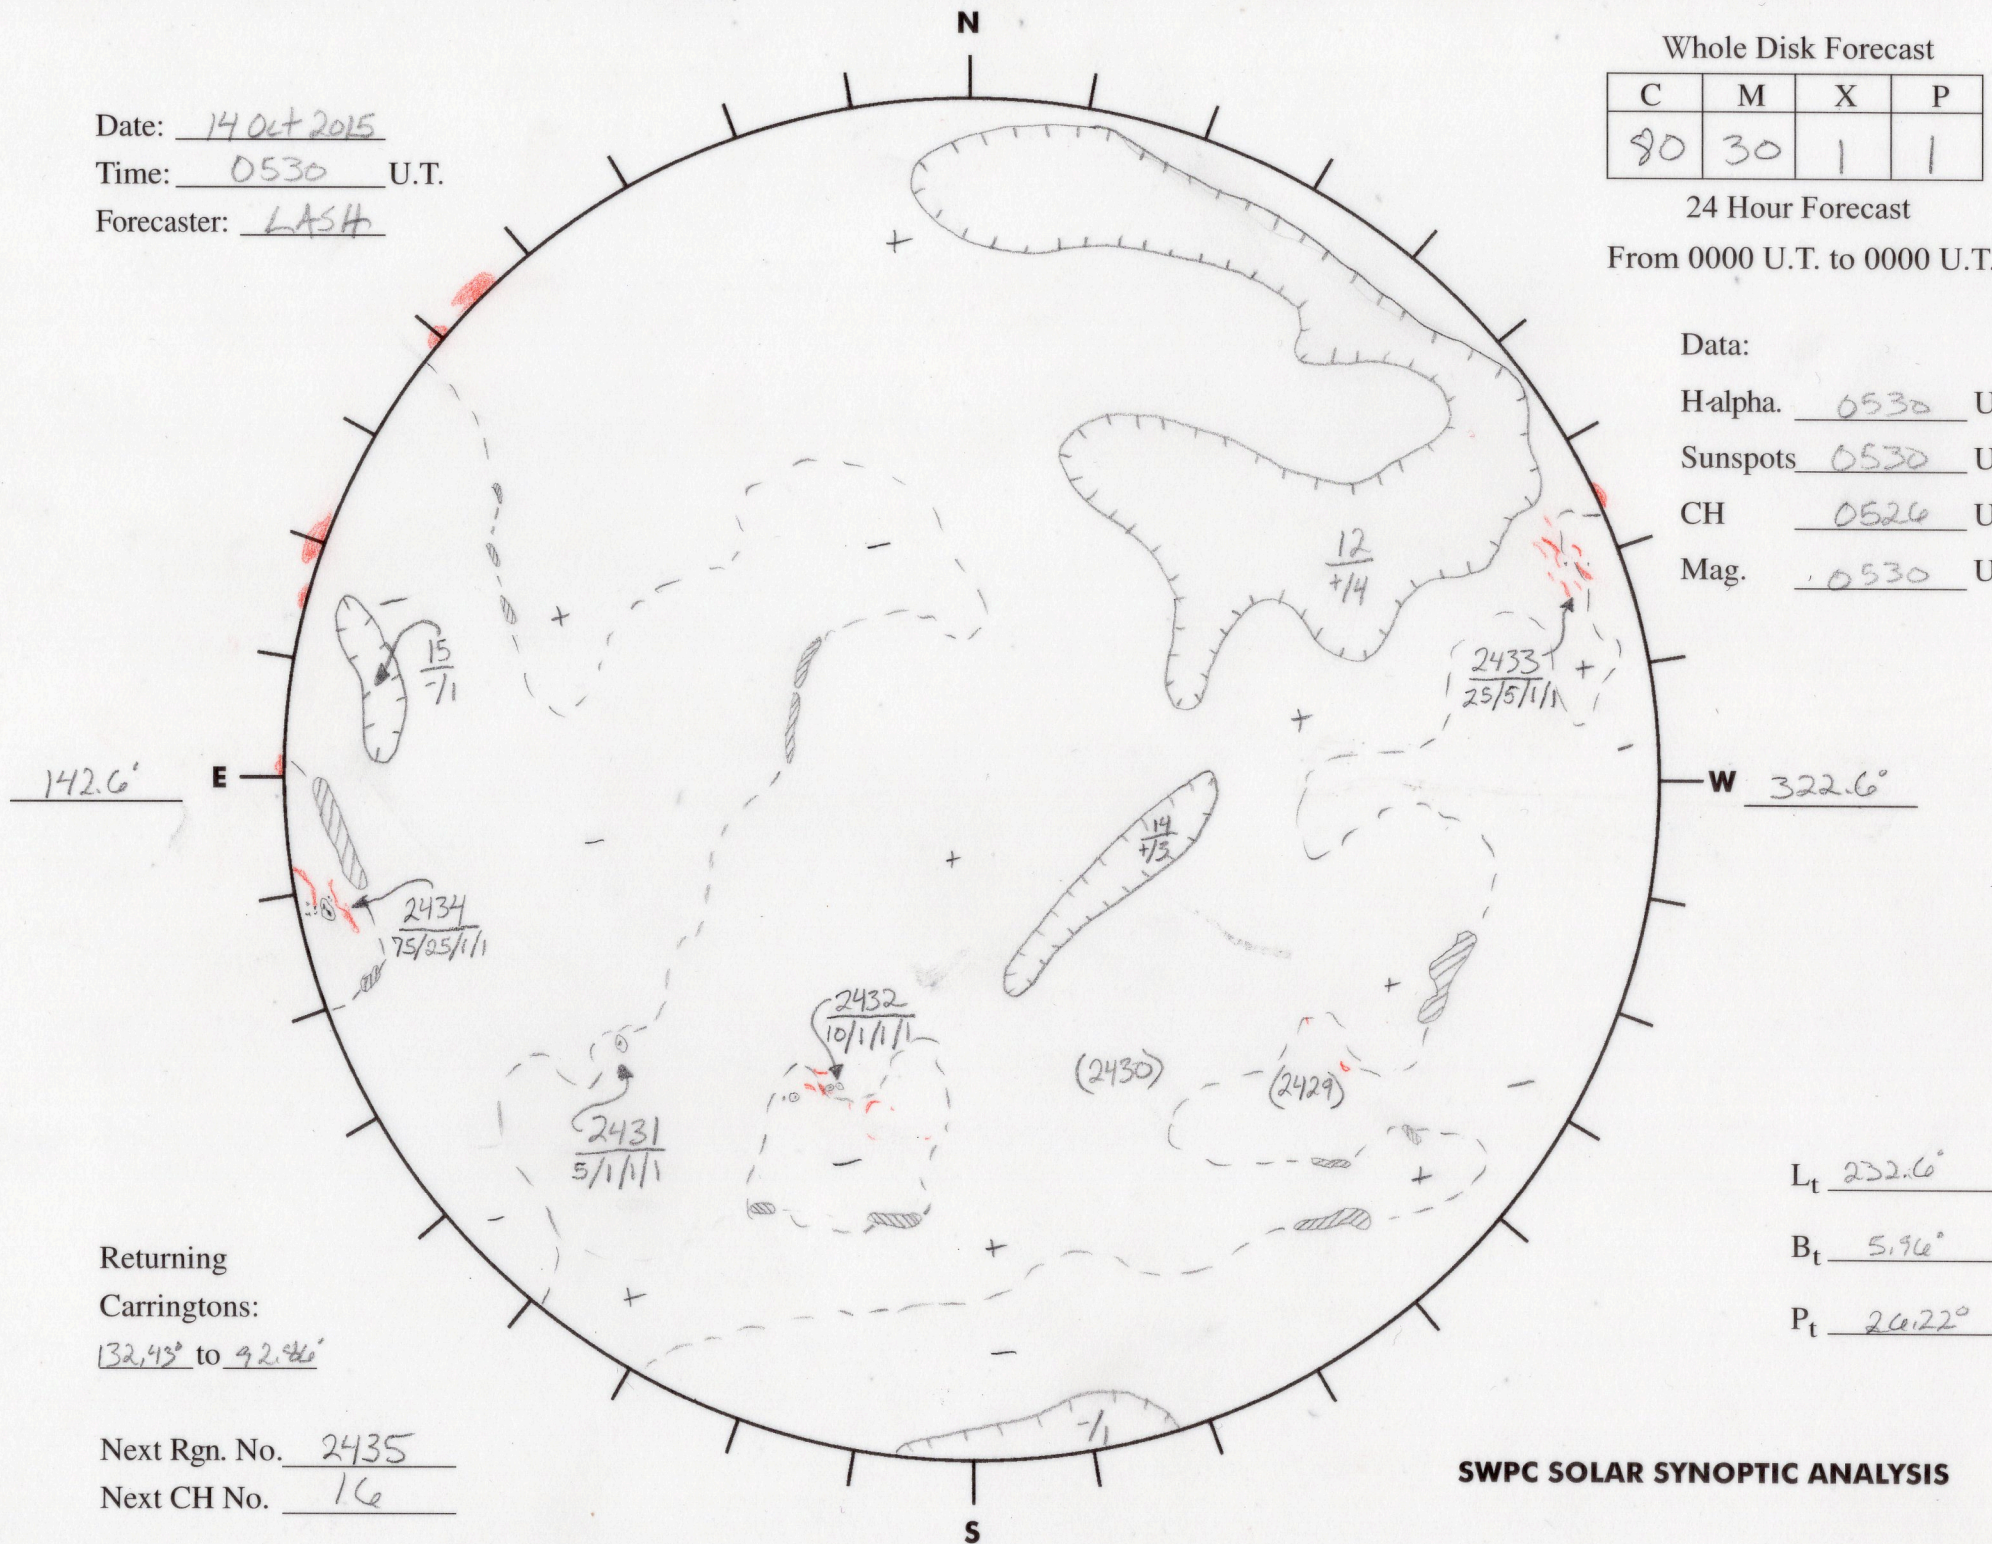

Date: 14 Oct 2015
 Time: 0530 U.T.
 Forecaster: LASH

Whole Disk Forecast

C	M	X	P
80	30	1	1

24 Hour Forecast

From 0000 U.T. to 0000 U.T.

Data:

Halpha. 0530 U.T.

Sunspots 0530 U.T.

CH 0526 U.T.

Mag. 0530 U.T.

142.6°

E

W

322.6°

Returning Carringtons:
132.43° to 92.46°

Next Rgn. No. 2435
 Next CH No. 16

L_t 232.6°

B_t 5.96°

P_t 26.22°