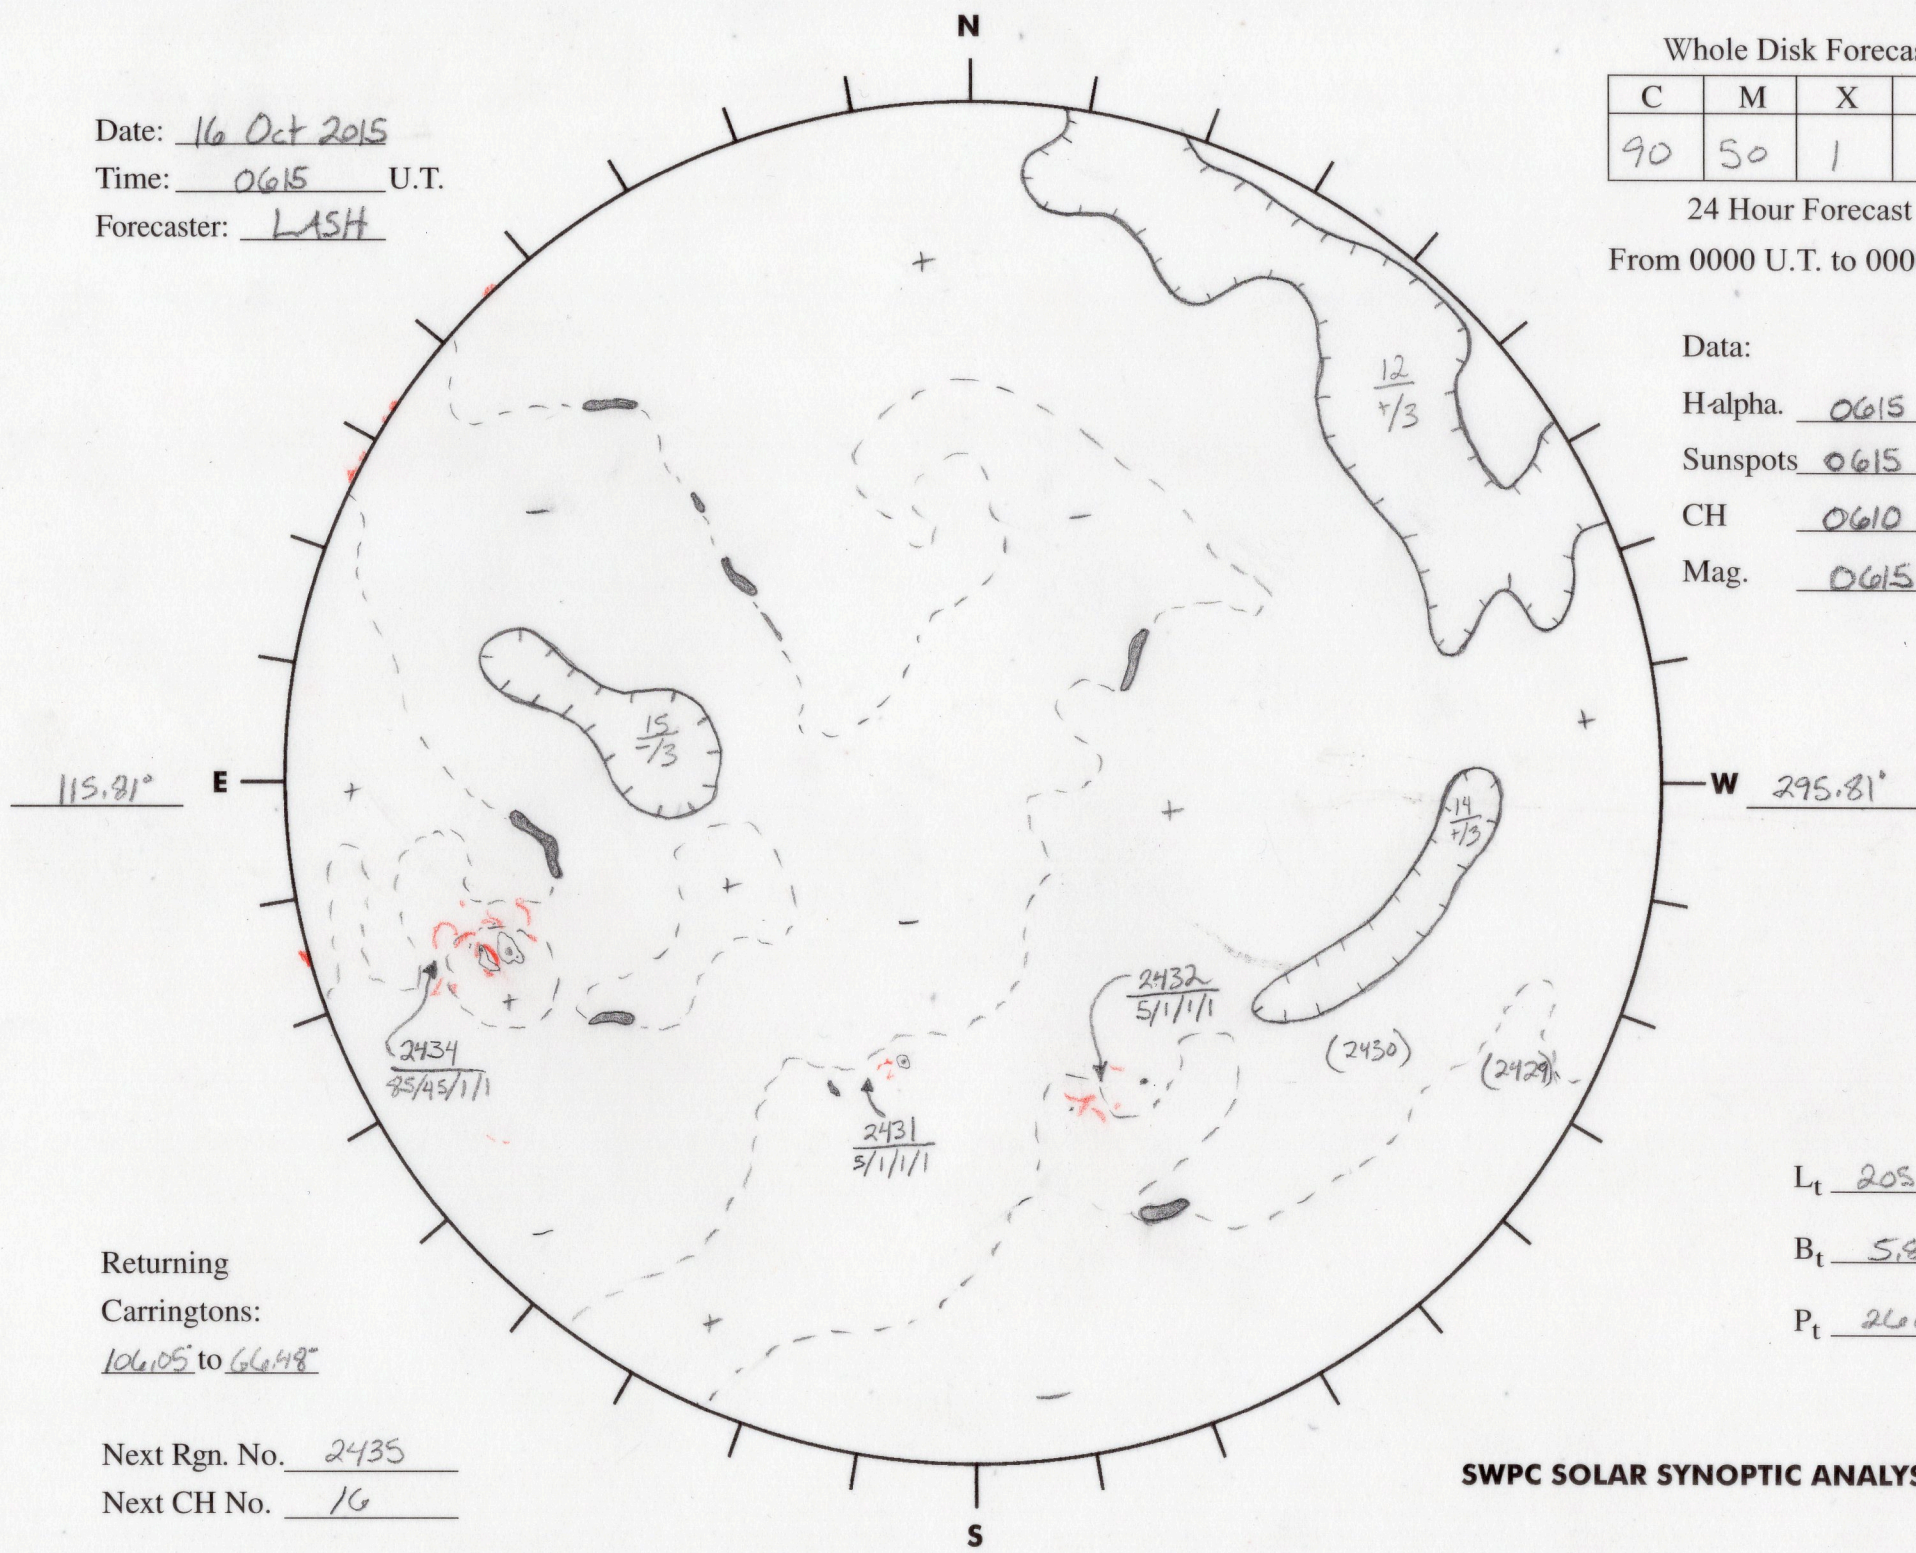

Date: 16 Oct 2015
 Time: 0615 U.T.
 Forecaster: LASH

Whole Disk Forecast

C	M	X	P
90	50	1	1

24 Hour Forecast

From 0000 U.T. to 0000 U.T.

Data:

H-alpha. 0615 U.T.

Sunspots 0615 U.T.

CH 0610 U.T.

Mag. 0615 U.T.

115.81°

295.81°

Returning Carringtons:
10605° to 6648°

L_t 205.81°

B_t 5.82°

P_t 26115°

Next Rgn. No. 2435

Next CH No. 16