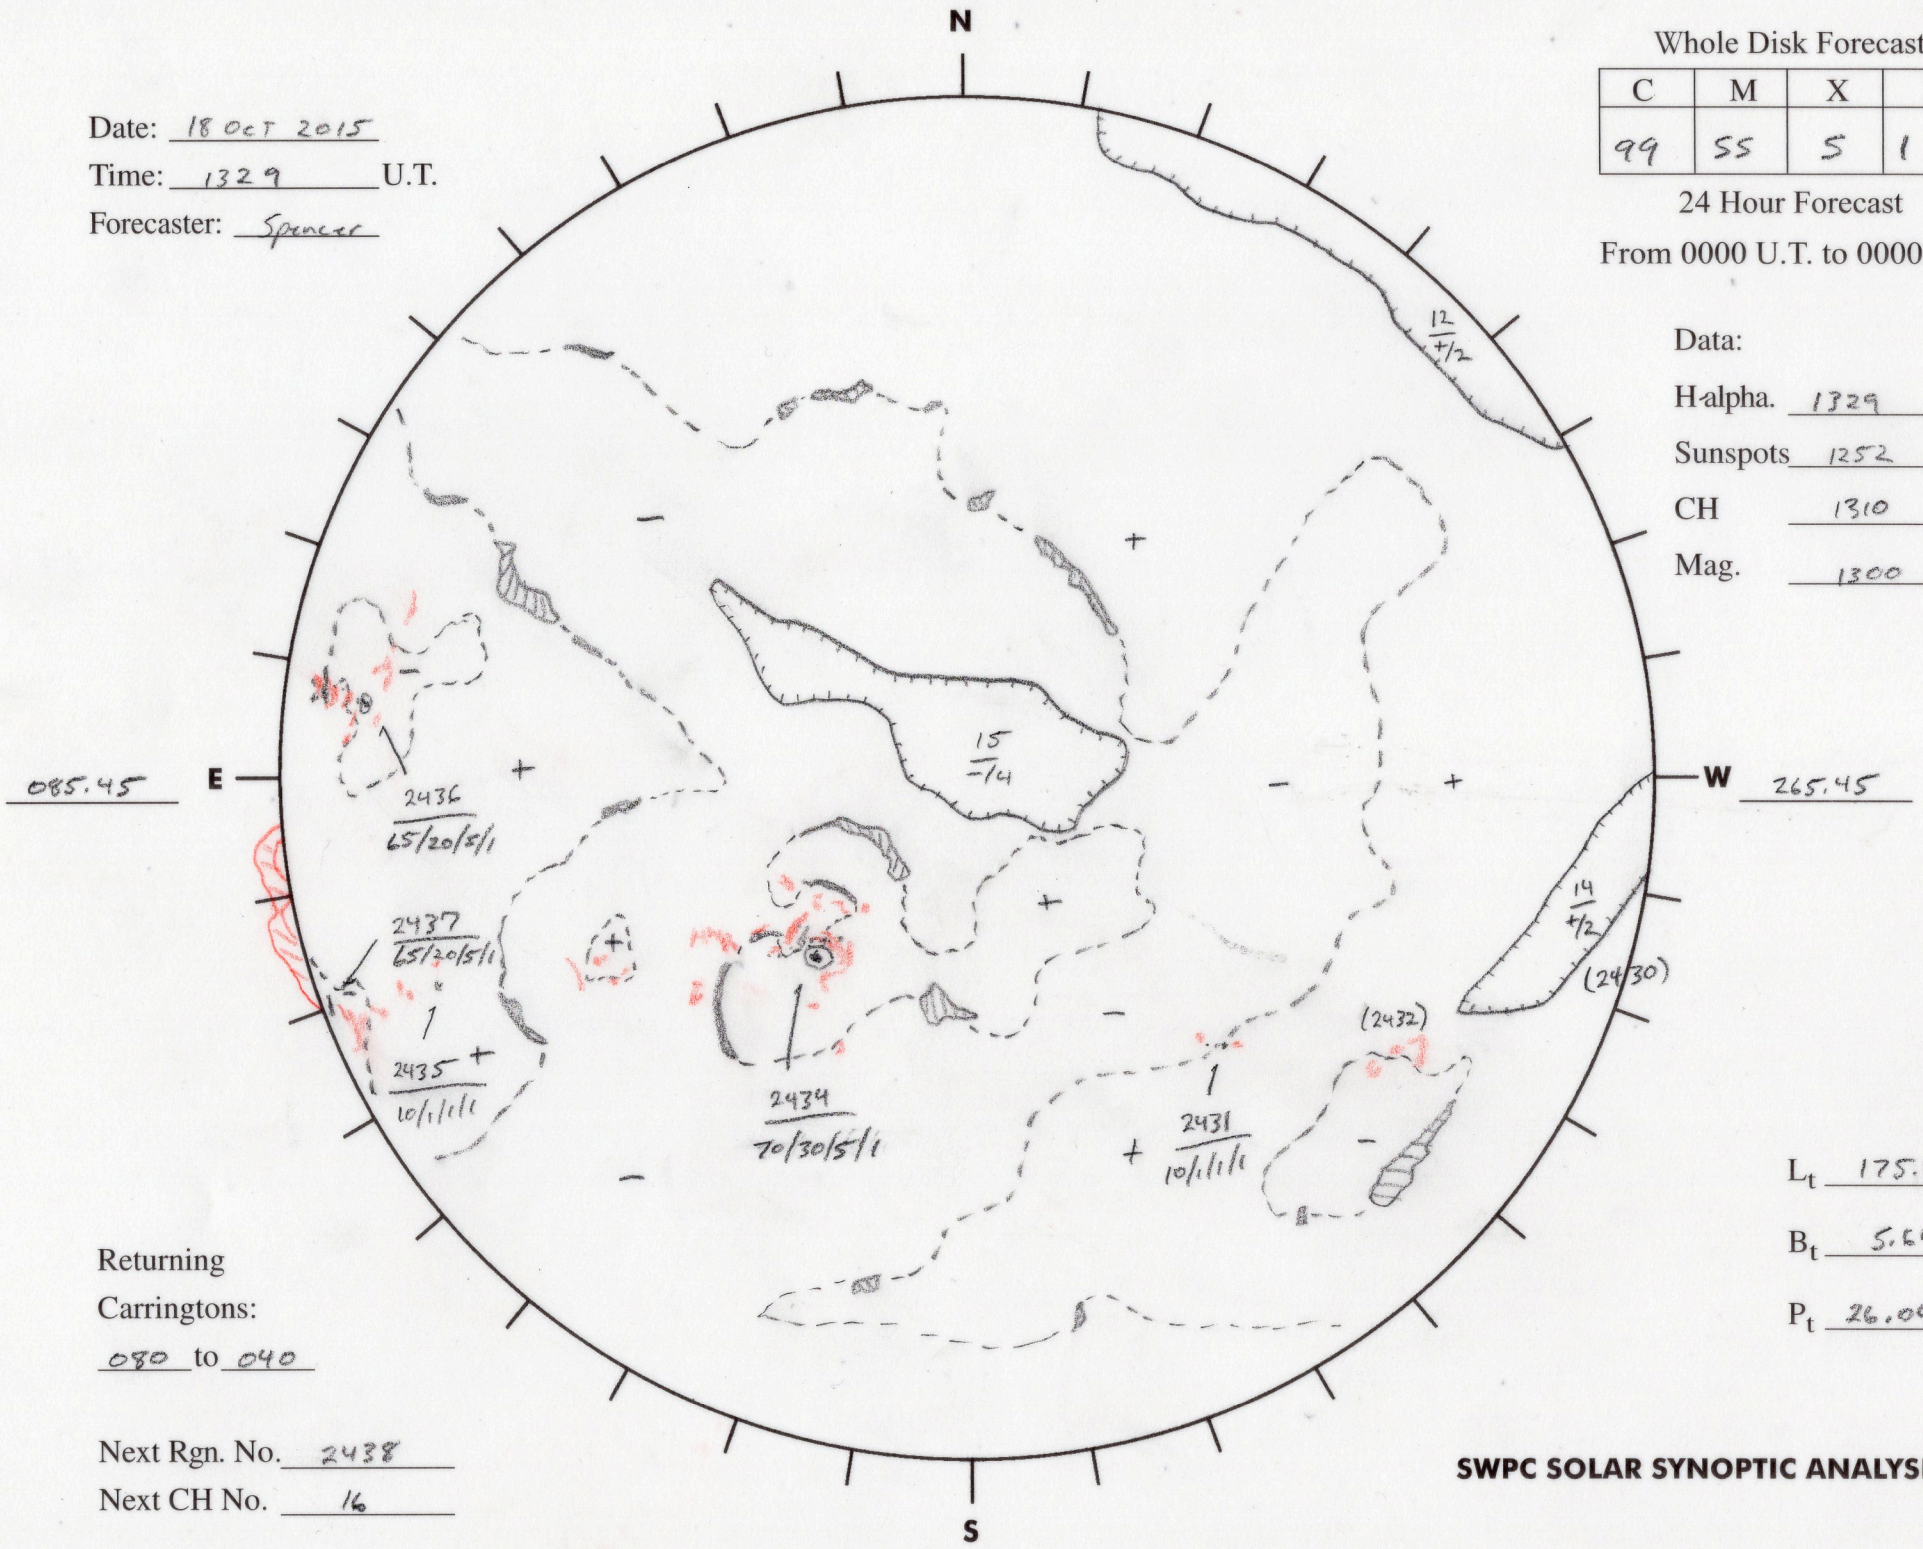

Date: 18 Oct 2015
 Time: 1329 U.T.
 Forecaster: Spencer

Whole Disk Forecast

C	M	X	P
99	55	5	1

24 Hour Forecast
 From 0000 U.T. to 0000 U.T.

Data:
 H-alpha. 1329 U.T.
 Sunspots 1252 U.T.
 CH 1310 U.T.
 Mag. 1300 U.T.

085.45

265.45

Returning
 Carringtons:
080 to 040

Next Rgn. No. 2438
 Next CH No. 16

L_t 175.45
 B_t 5.64
 P_t 26.04