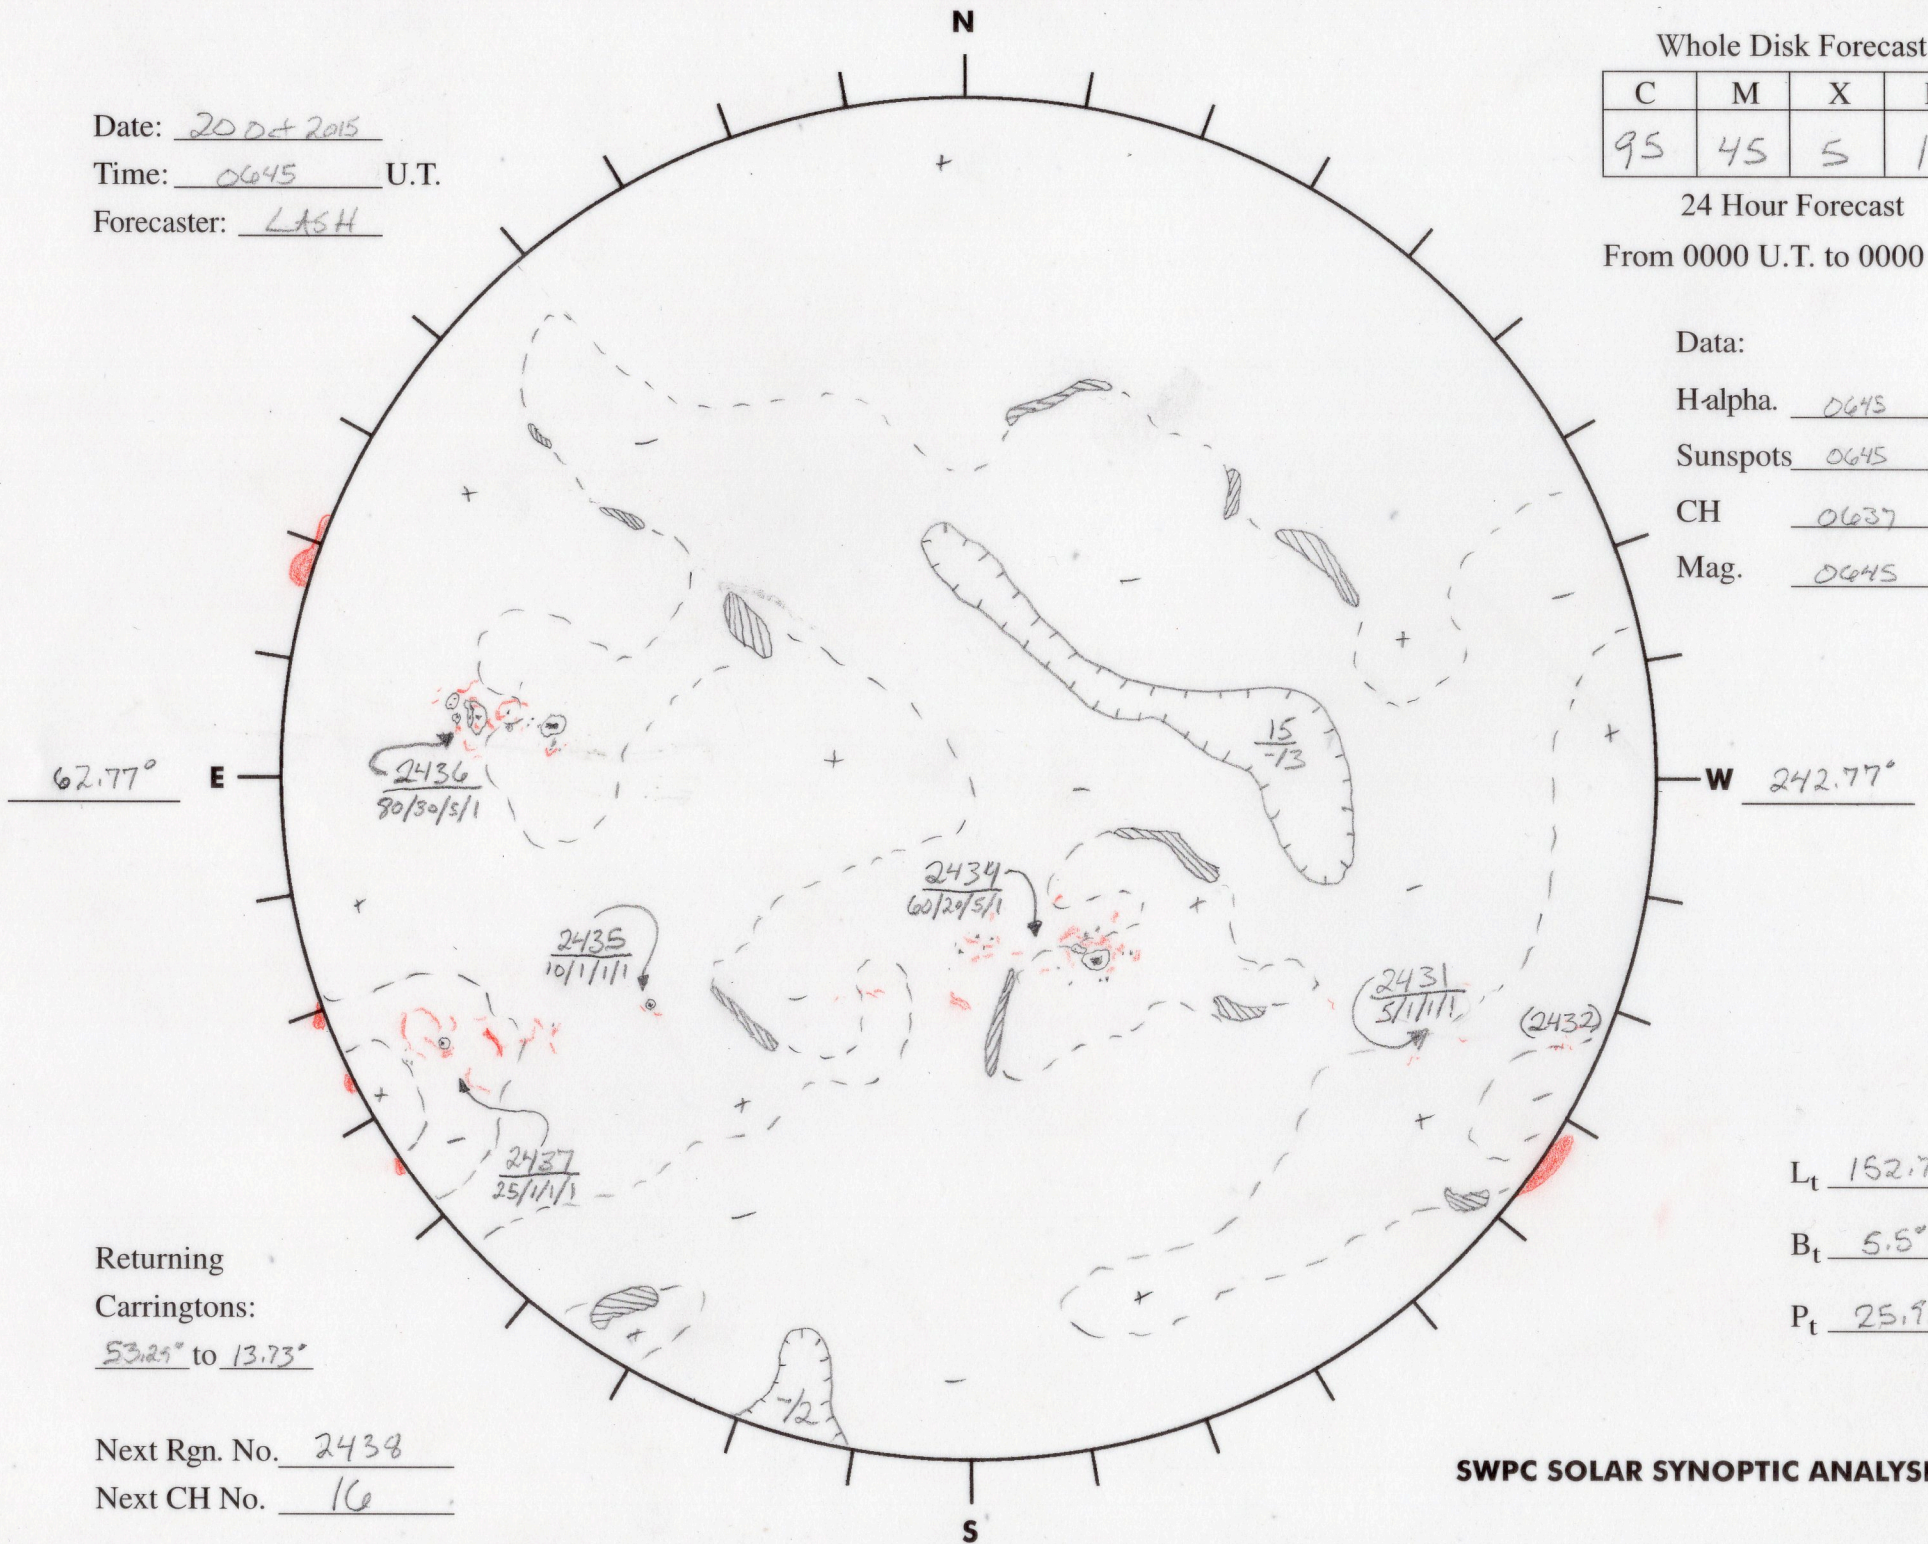

Date: 20 Oct 2015  
 Time: 0645 U.T.  
 Forecaster: LASH

Whole Disk Forecast

C	M	X	P
95	45	5	1

24 Hour Forecast  
 From 0000 U.T. to 0000 U.T.

Data:  
 H-alpha. 0645 U.T.  
 Sunspots 0645 U.T.  
 CH 0637 U.T.  
 Mag. 0645 U.T.

Returning  
 Carringtons:  
53.25° to 13.73°

Next Rgn. No. 2438  
 Next CH No. 16

$L_t$  152.77°  
 $B_t$  5.5°  
 $P_t$  25.73°