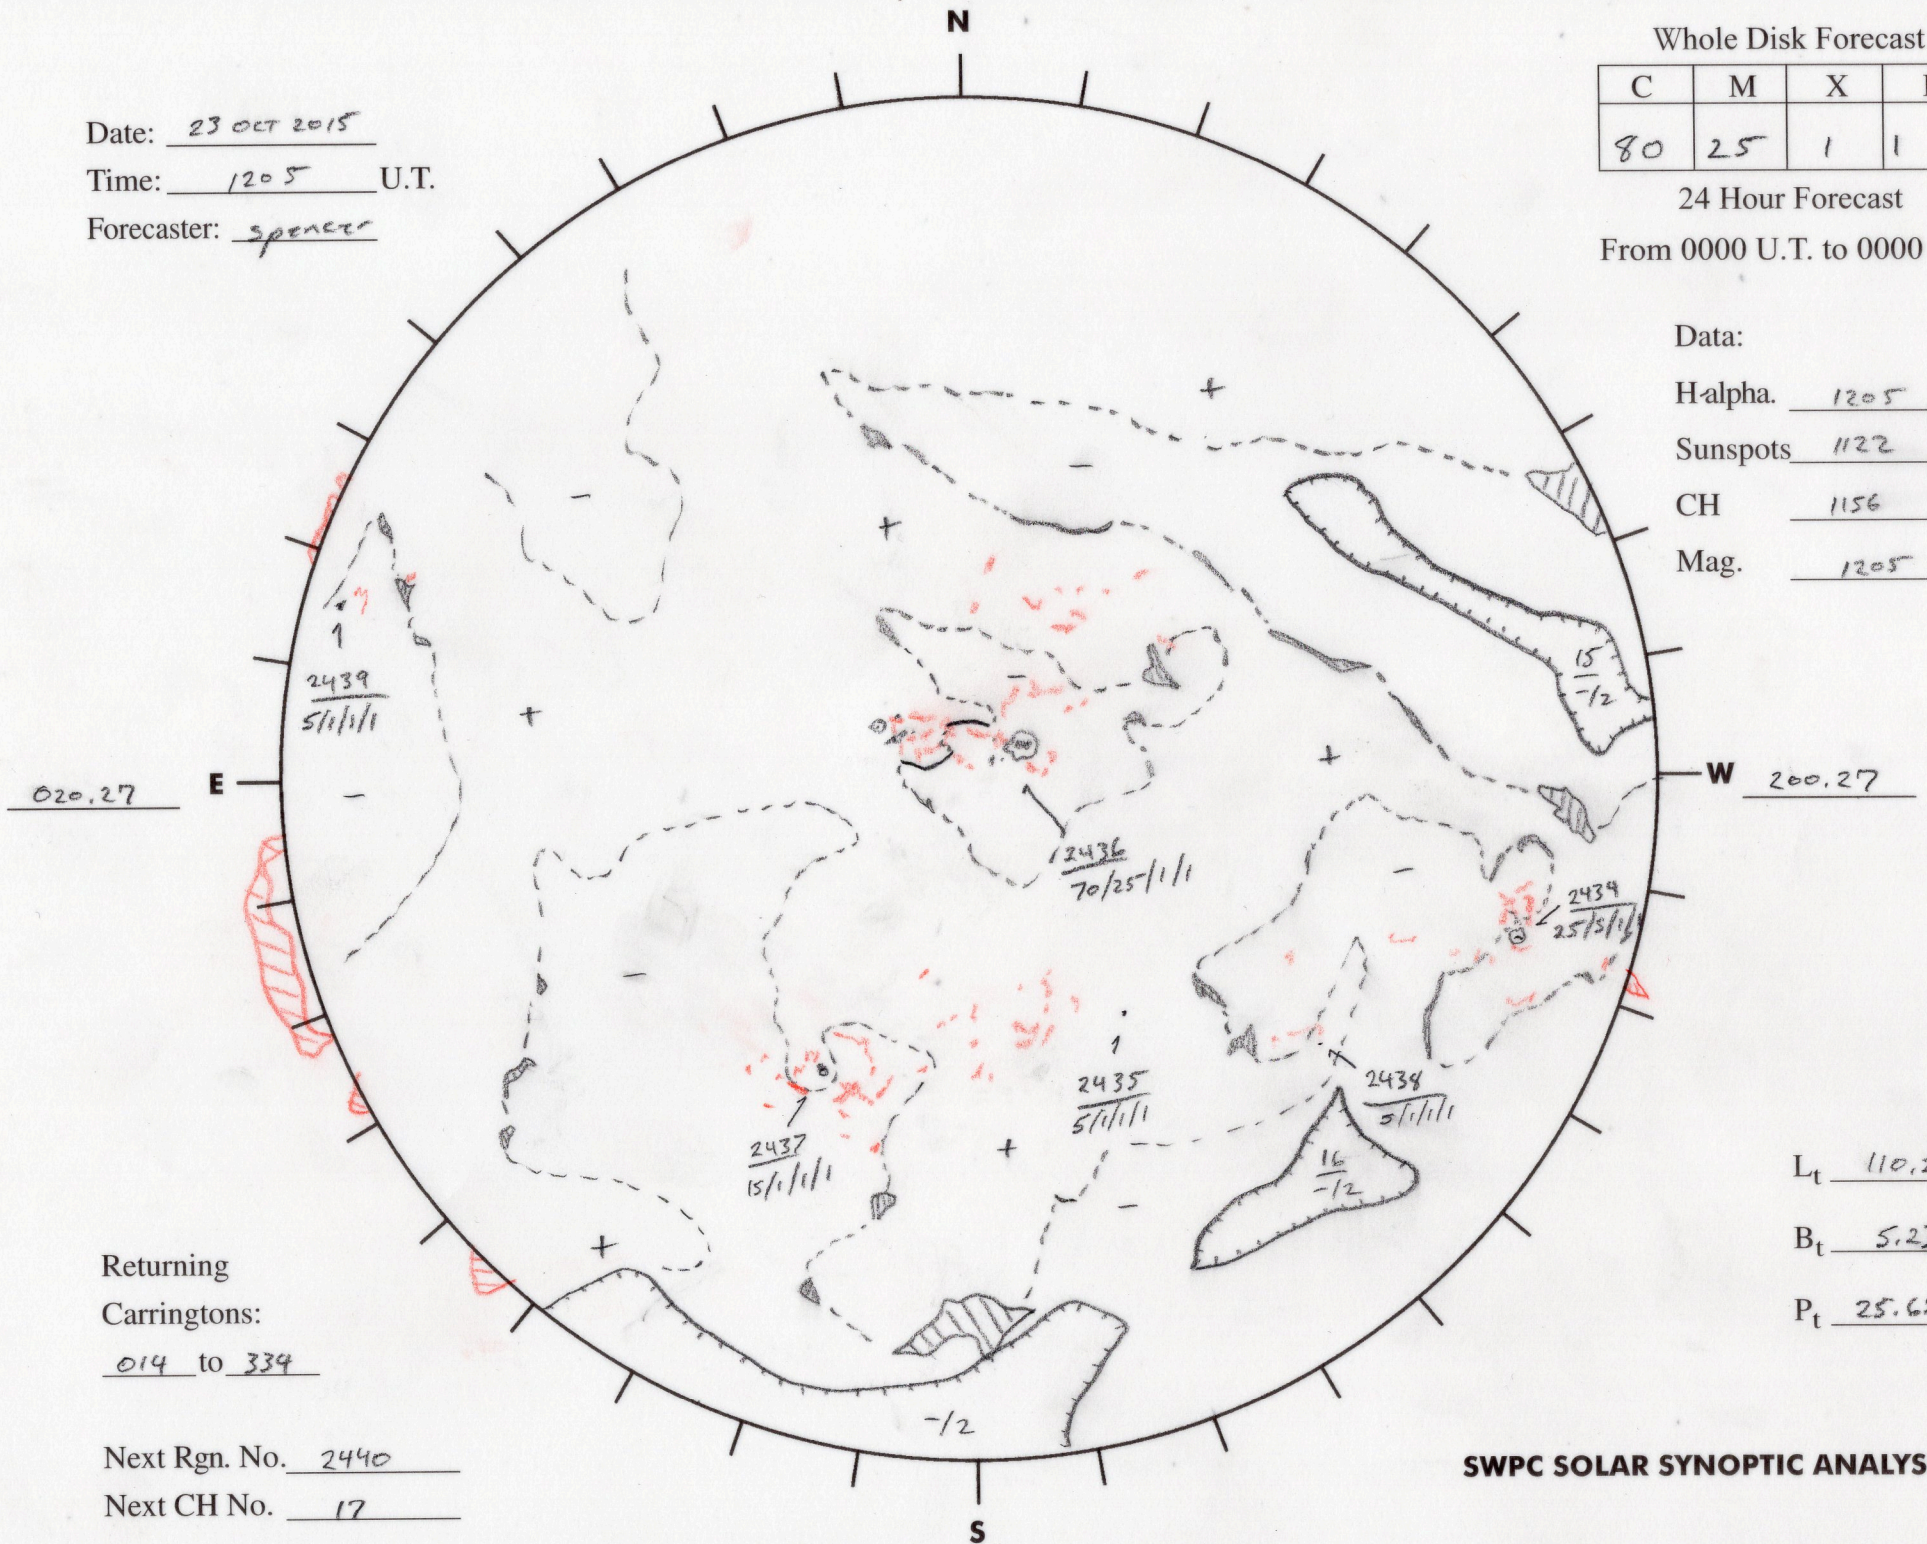

Date: 23 OCT 2015
 Time: 1205 U.T.
 Forecaster: spencer

Whole Disk Forecast

C	M	X	P
80	25	1	1

24 Hour Forecast
 From 0000 U.T. to 0000 U.T.

Data:
 H_{alpha}. 1205 U.T.
 Sunspots 1122 U.T.
 CH 1156 U.T.
 Mag. 1205 U.T.

Returning
 Carringtons:
014 to 334

Next Rgn. No. 2440
 Next CH No. 17

L_t 110.27
 B_t 5.23
 P_t 25.65