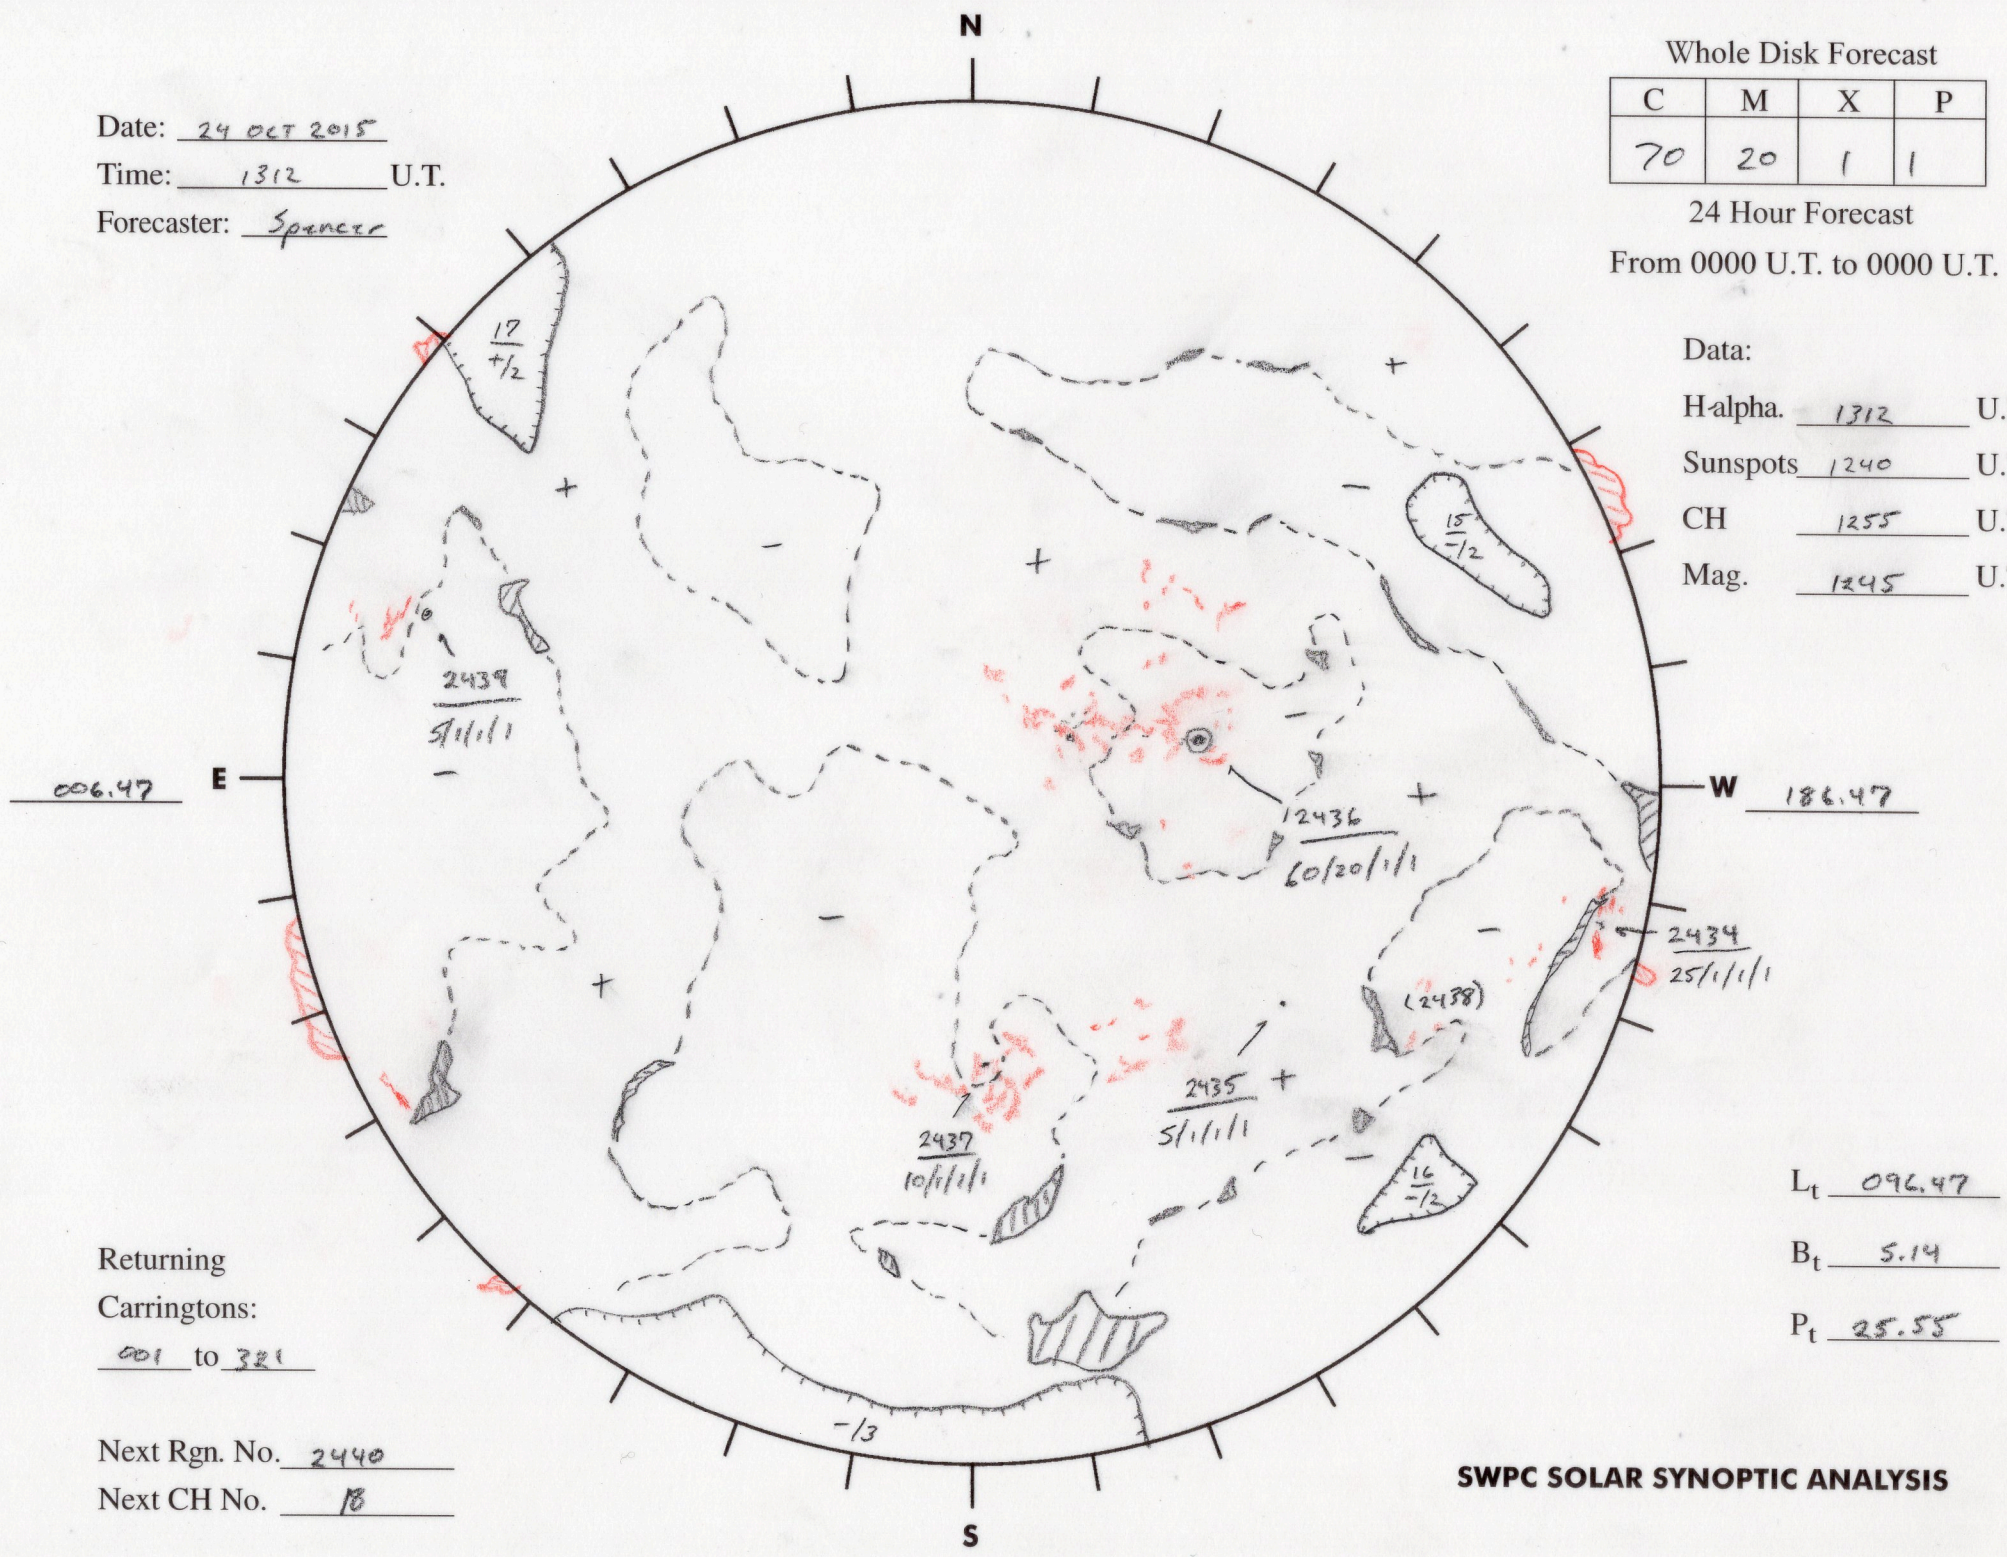

Date: 24 OCT 2015  
 Time: 1312 U.T.  
 Forecaster: Spencer

Whole Disk Forecast

C	M	X	P
70	20	1	1

24 Hour Forecast  
 From 0000 U.T. to 0000 U.T.

Data:  
 H-alpha. 1312 U.T.  
 Sunspots 1240 U.T.  
 CH 1255 U.T.  
 Mag. 1245 U.T.

Returning  
 Carringtons:  
001 to 321

Next Rgn. No. 2440  
 Next CH No. 10

$L_t$  096.47  
 $B_t$  5.14  
 $P_t$  25.55