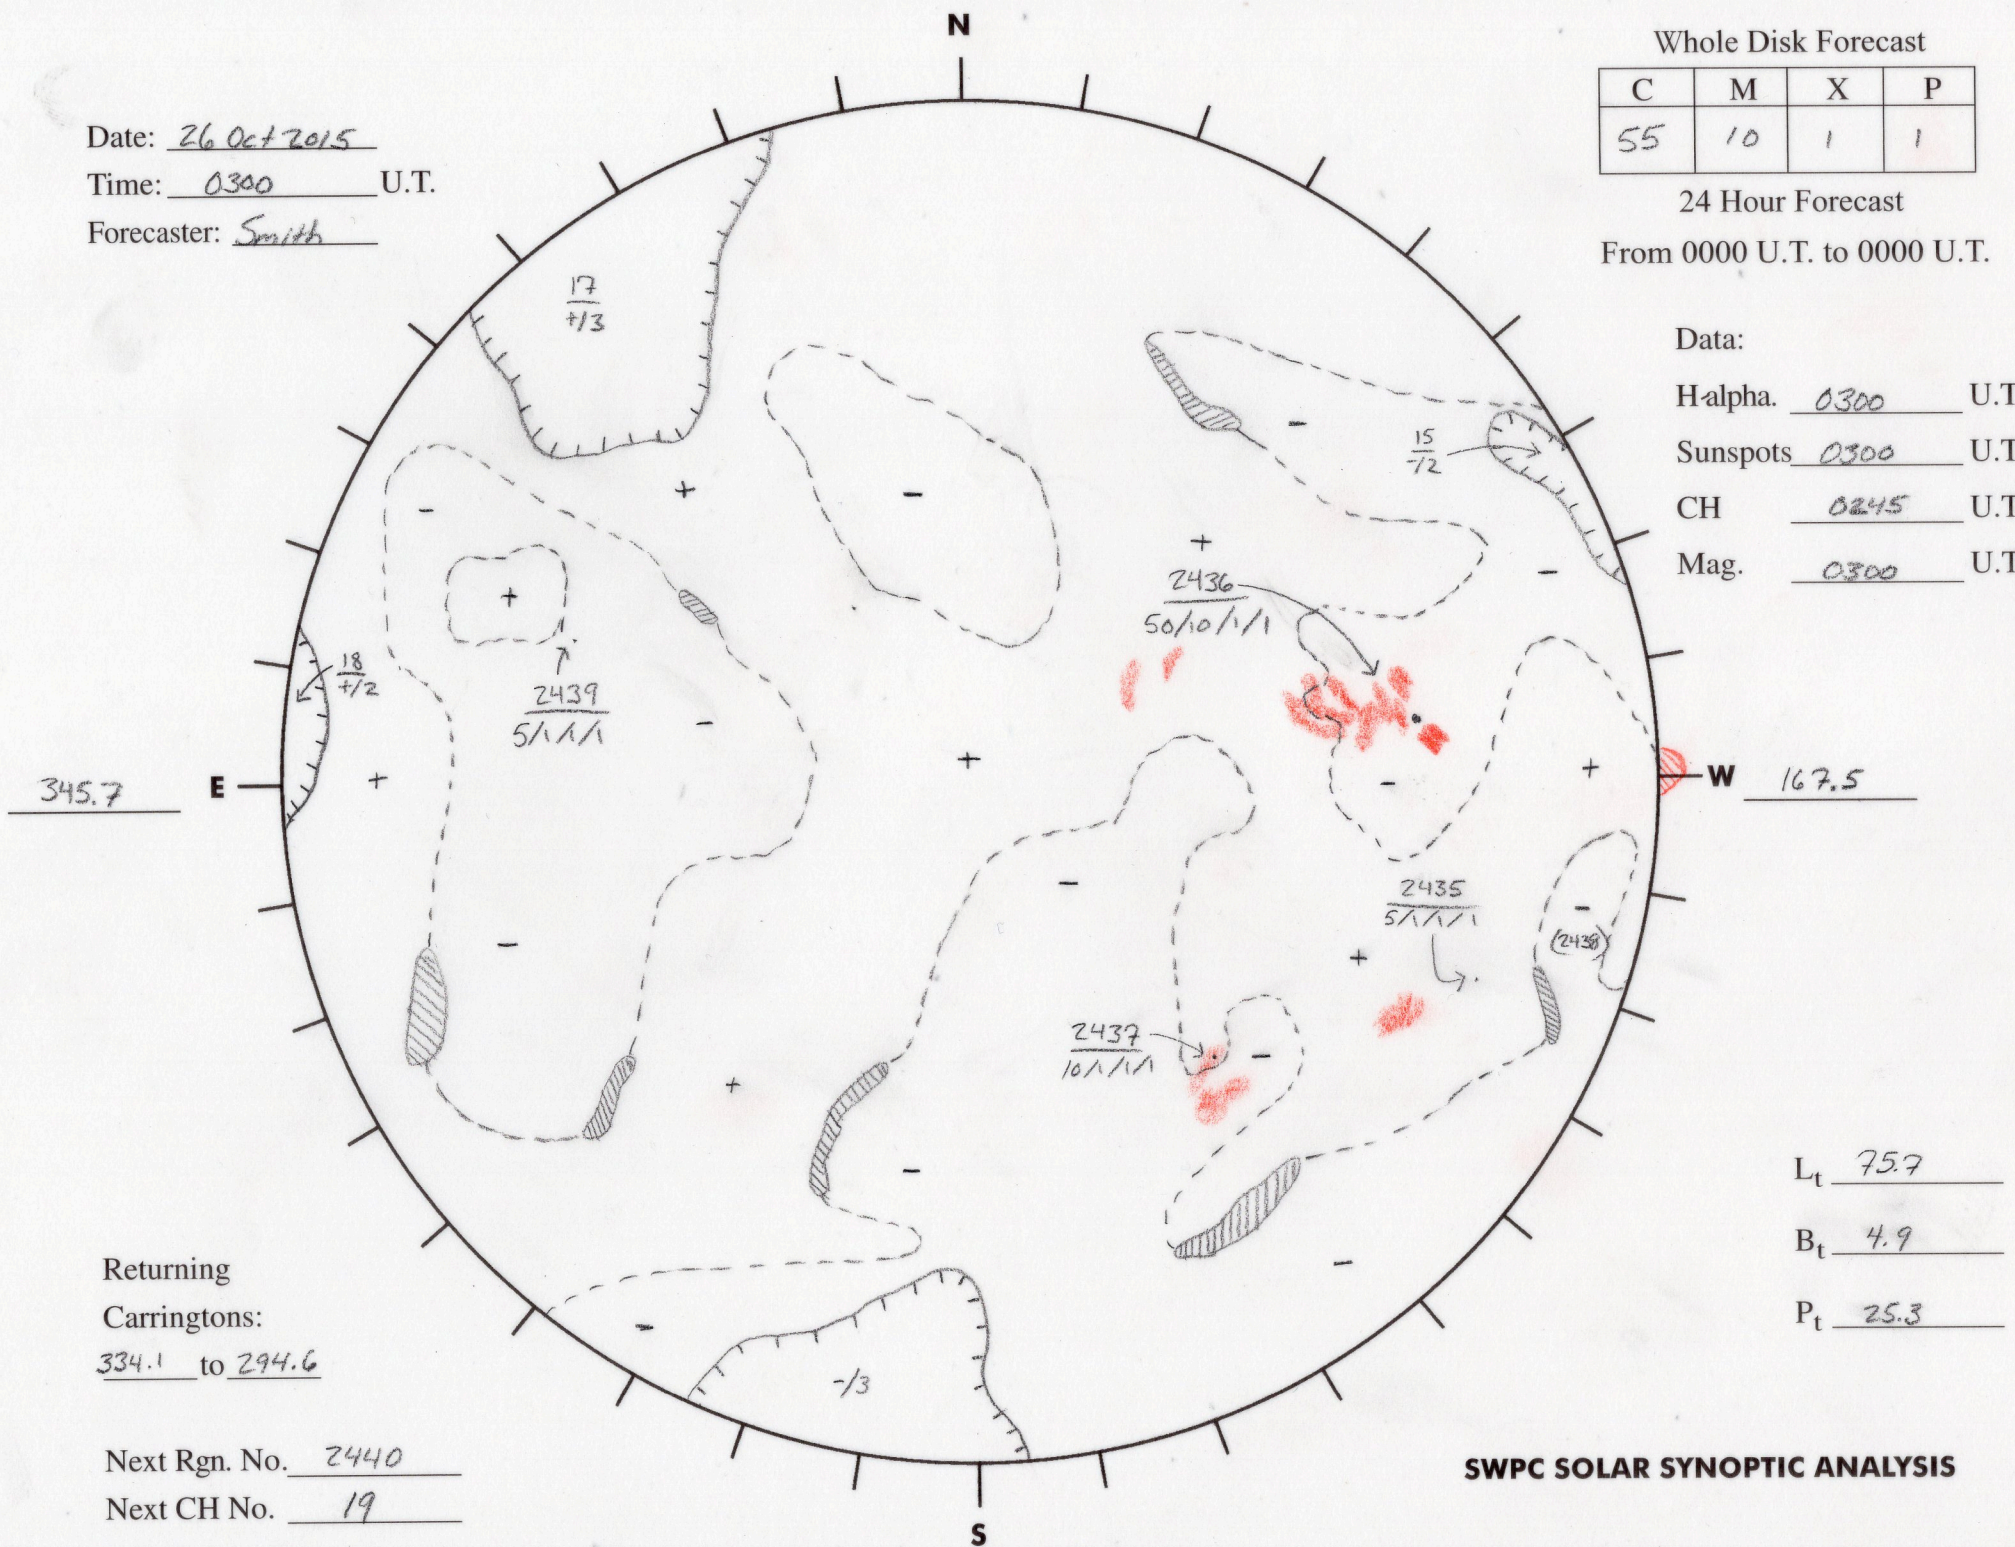

Date: 26 Oct 2015
 Time: 0300 U.T.
 Forecaster: Smith

Whole Disk Forecast

| C | M | X | P |
|----|----|---|---|
| 55 | 10 | 1 | 1 |

24 Hour Forecast
 From 0000 U.T. to 0000 U.T.

Data:
 H-alpha. 0300 U.T.
 Sunspots 0300 U.T.
 CH 0245 U.T.
 Mag. 0300 U.T.

Returning
 Carringtons:
334.1 to 294.6

Next Rgn. No. 2440
 Next CH No. 19

L_t 75.7
 B_t 4.9
 P_t 25.3