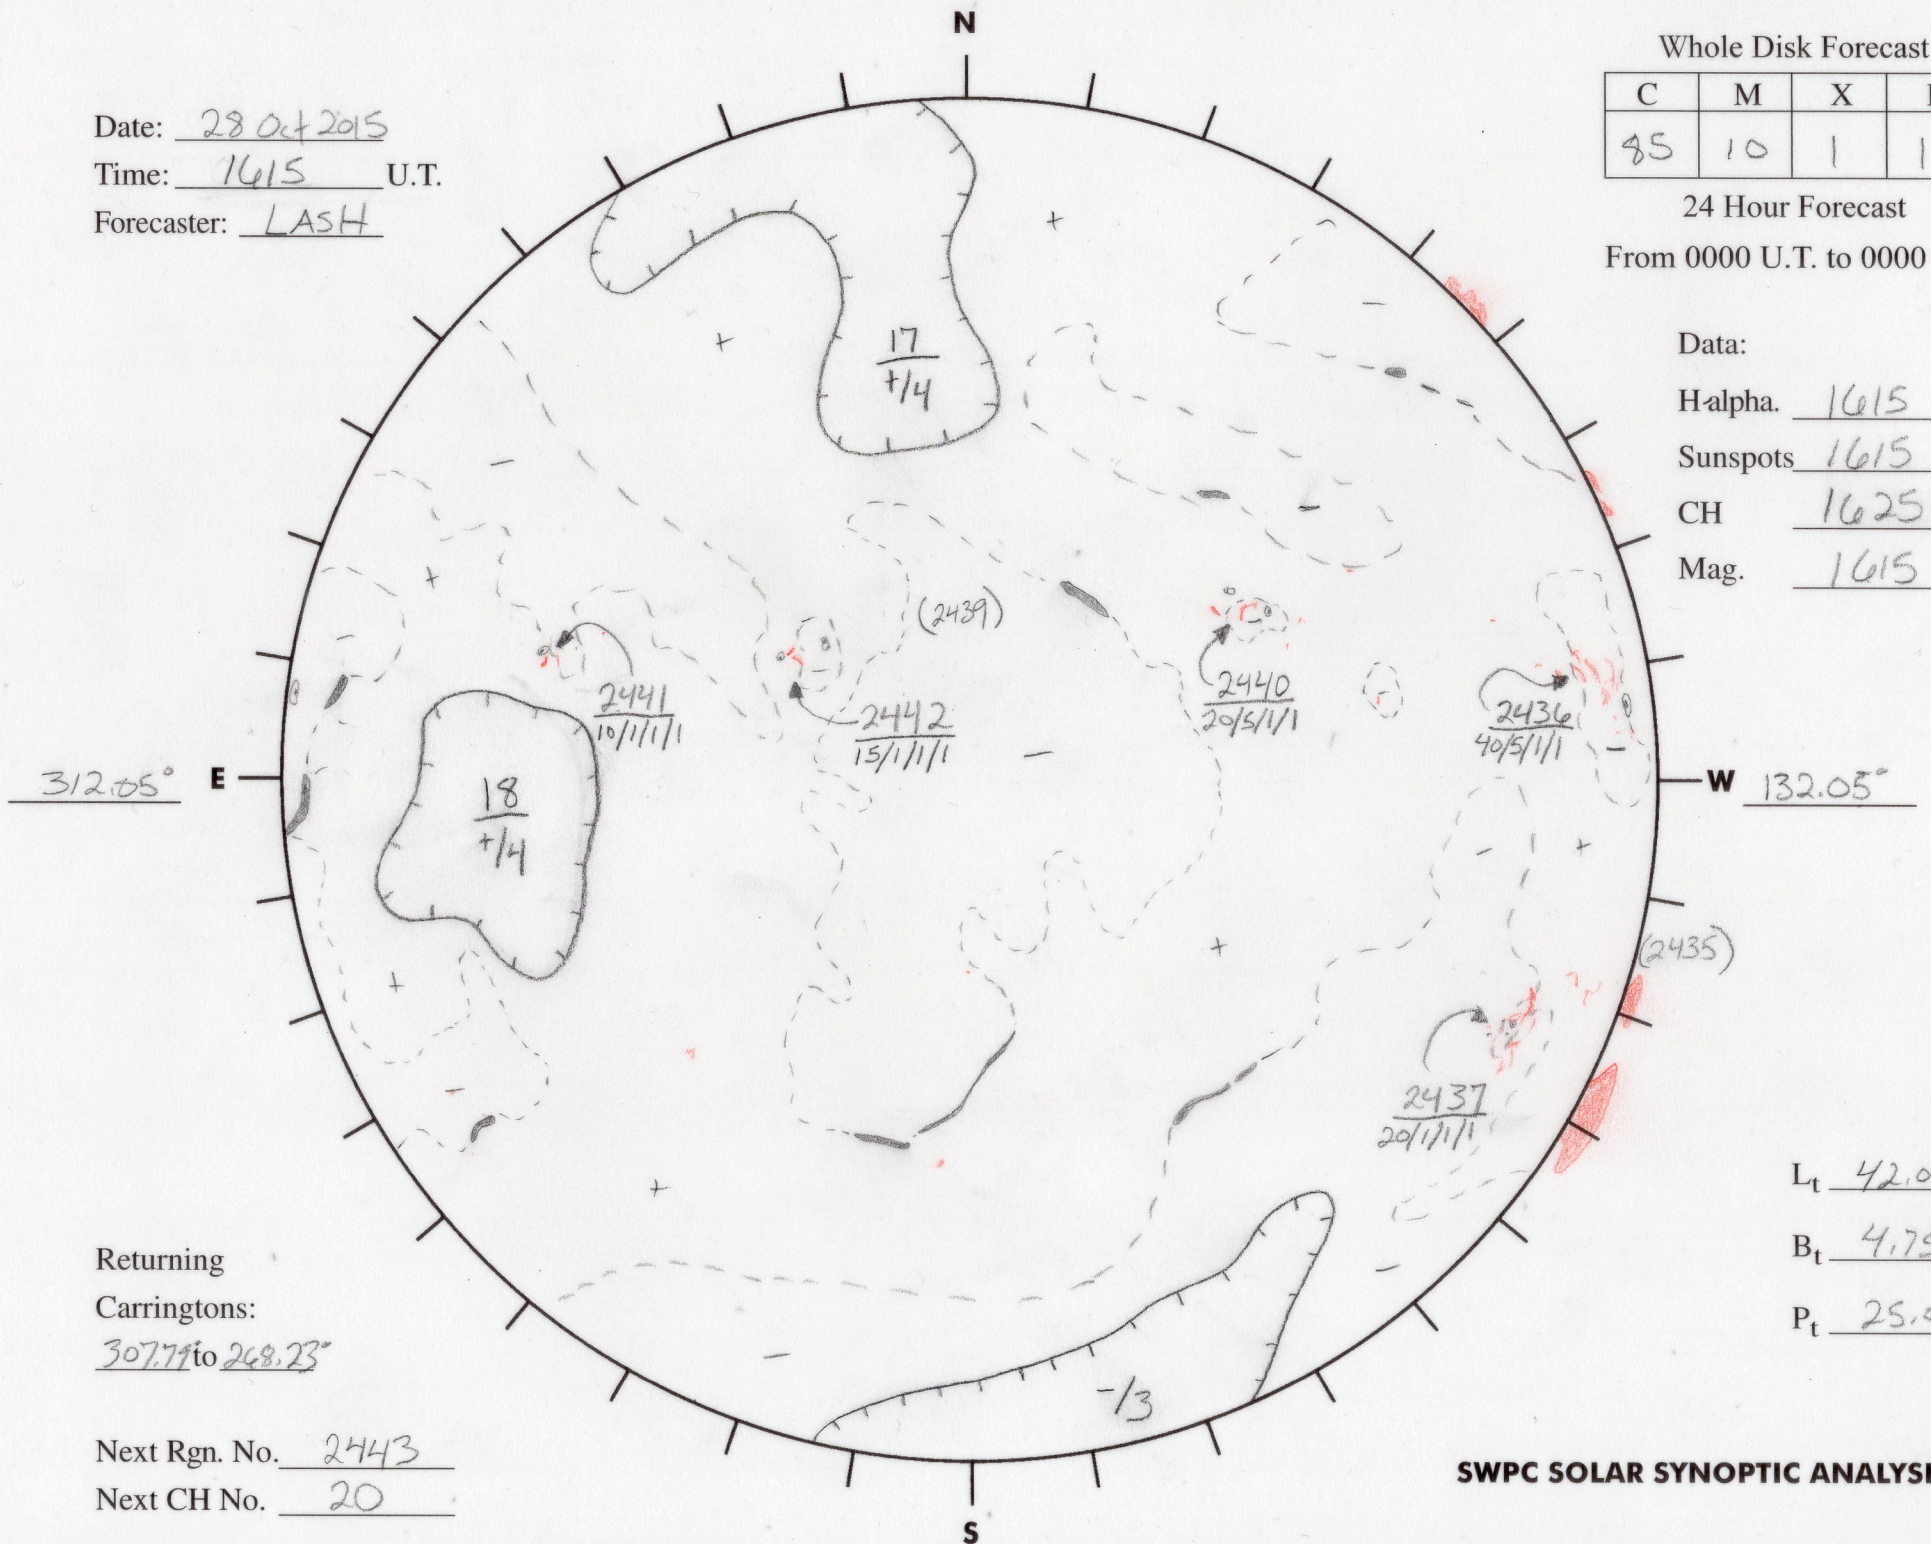

Date: 28 Oct 2015
 Time: 1615 U.T.
 Forecaster: LASH

Whole Disk Forecast

C	M	X	P
85	10	1	1

24 Hour Forecast

From 0000 U.T. to 0000 U.T.

Data:

H-alpha. 1615 U.T.

Sunspots 1615 U.T.

CH 1625 U.T.

Mag. 1615 U.T.

312.05° E

W 132.05°

Returning
 Carringtons:
307.79 to 268.23°

Next Rgn. No. 2443
 Next CH No. 20

L_t 42.05°
 B_t 4.75°
 P_t 25.05°