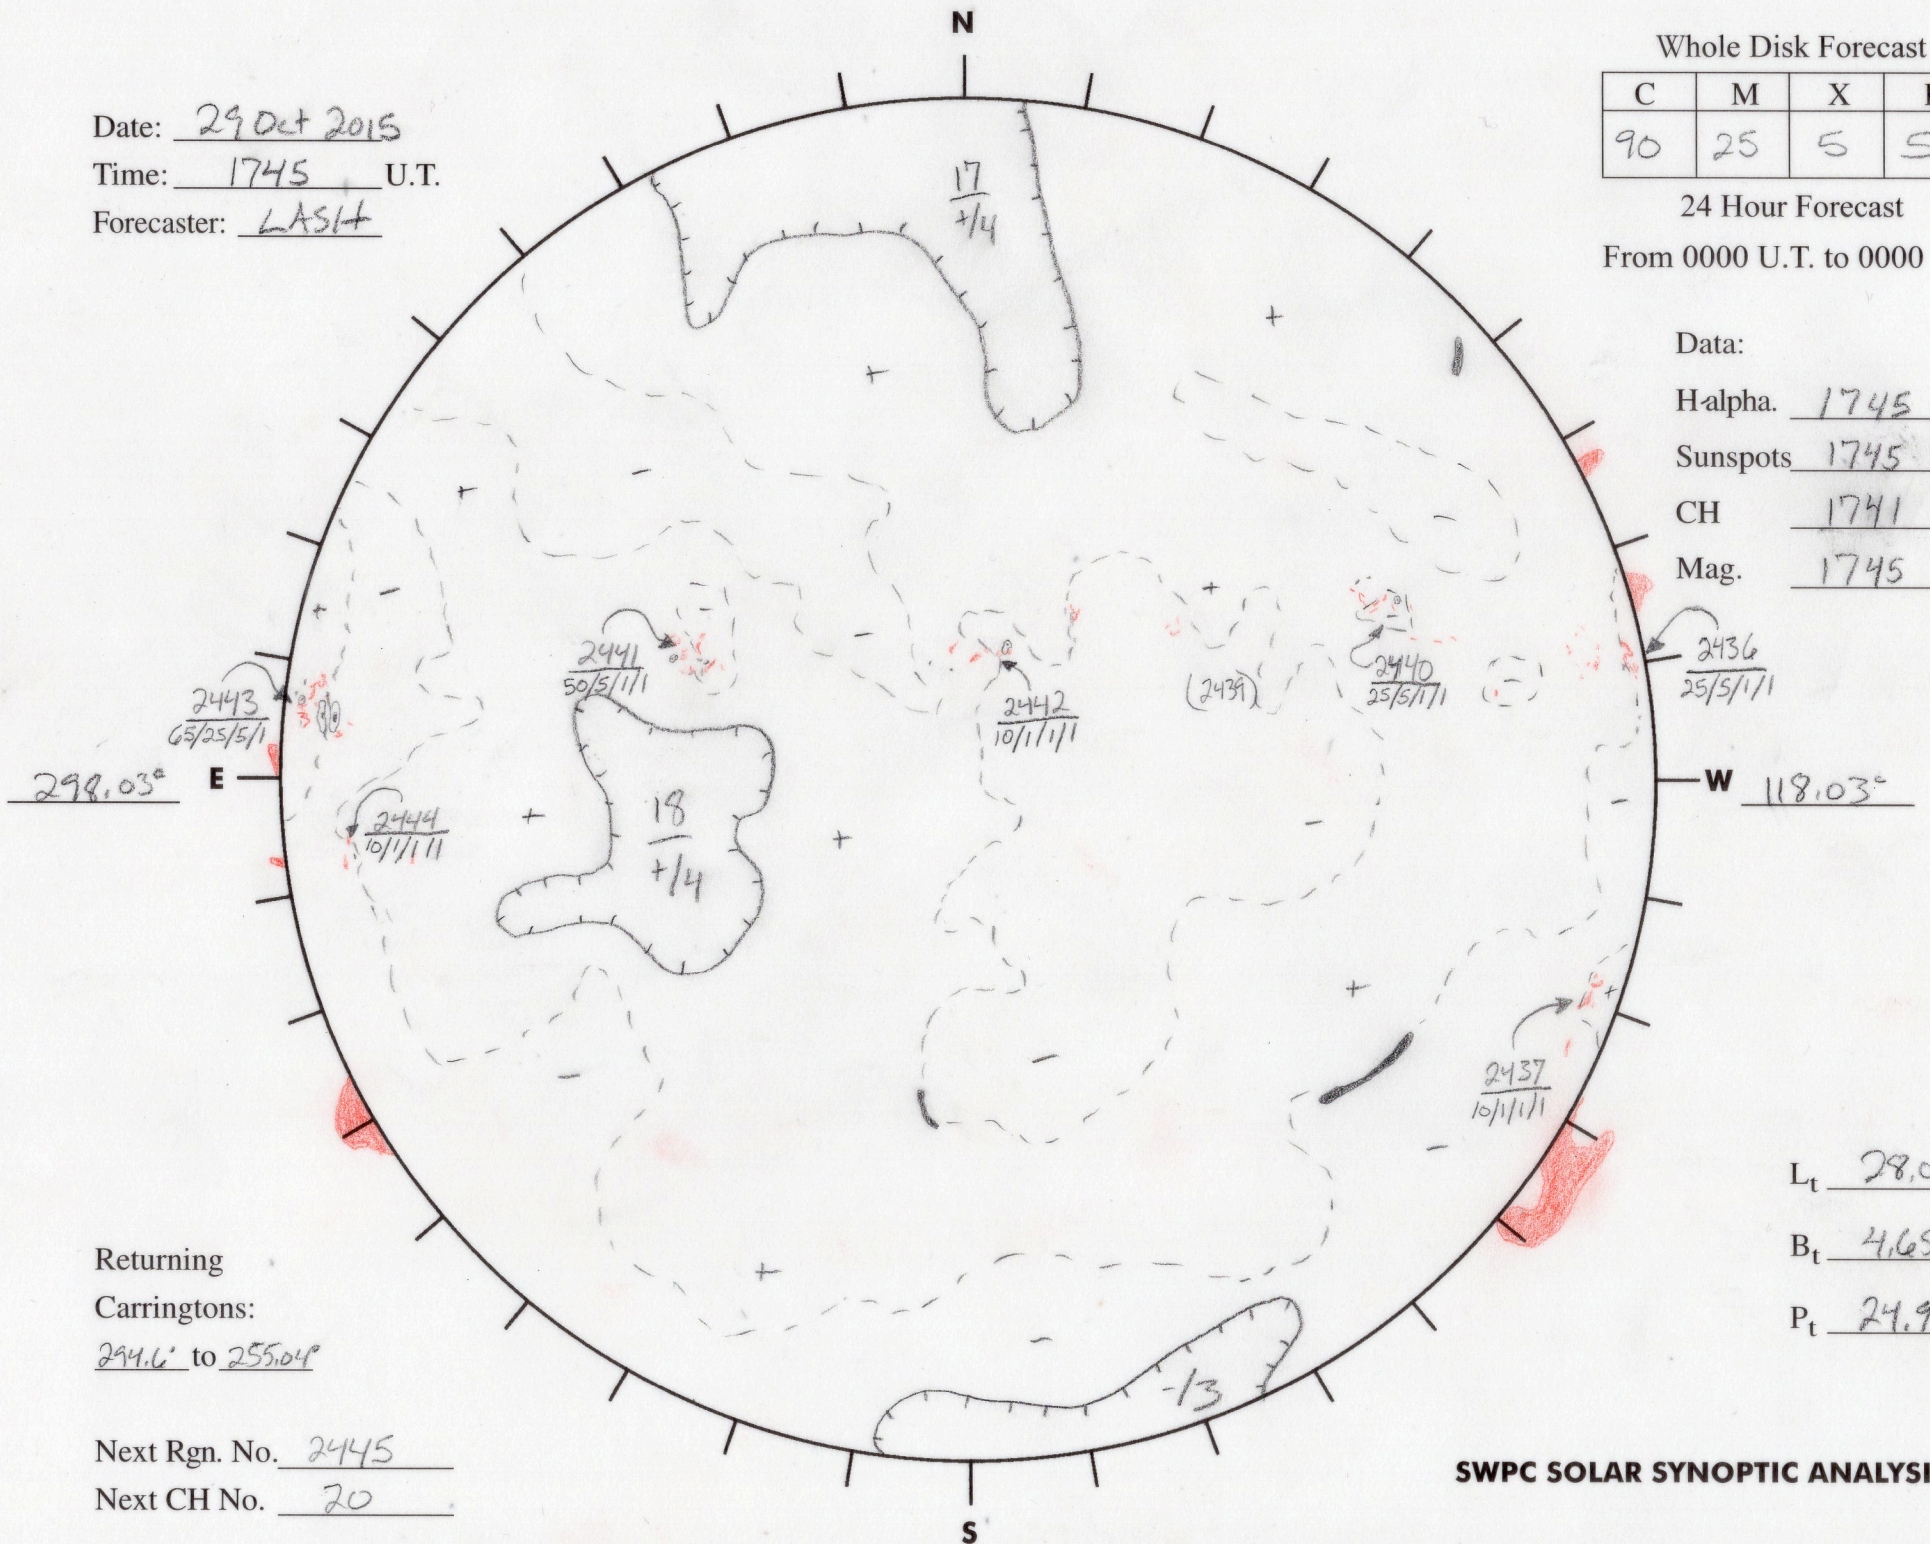

Date: 29 Oct 2015  
 Time: 1745 U.T.  
 Forecaster: LASIT

Whole Disk Forecast

C	M	X	P
90	25	5	5

24 Hour Forecast

From 0000 U.T. to 0000 U.T.

Data:

H-alpha. 1745 U.T.

Sunspots 1745 U.T.

CH 1741 U.T.

Mag. 1745 U.T.

298.03° E

W 118.03°

Returning Carringtons:  
294.6° to 255.04°

Next Rgn. No. 2445  
 Next CH No. 20

$L_t$  28.03°  
 $B_t$  4.65°  
 $P_t$  24.9°