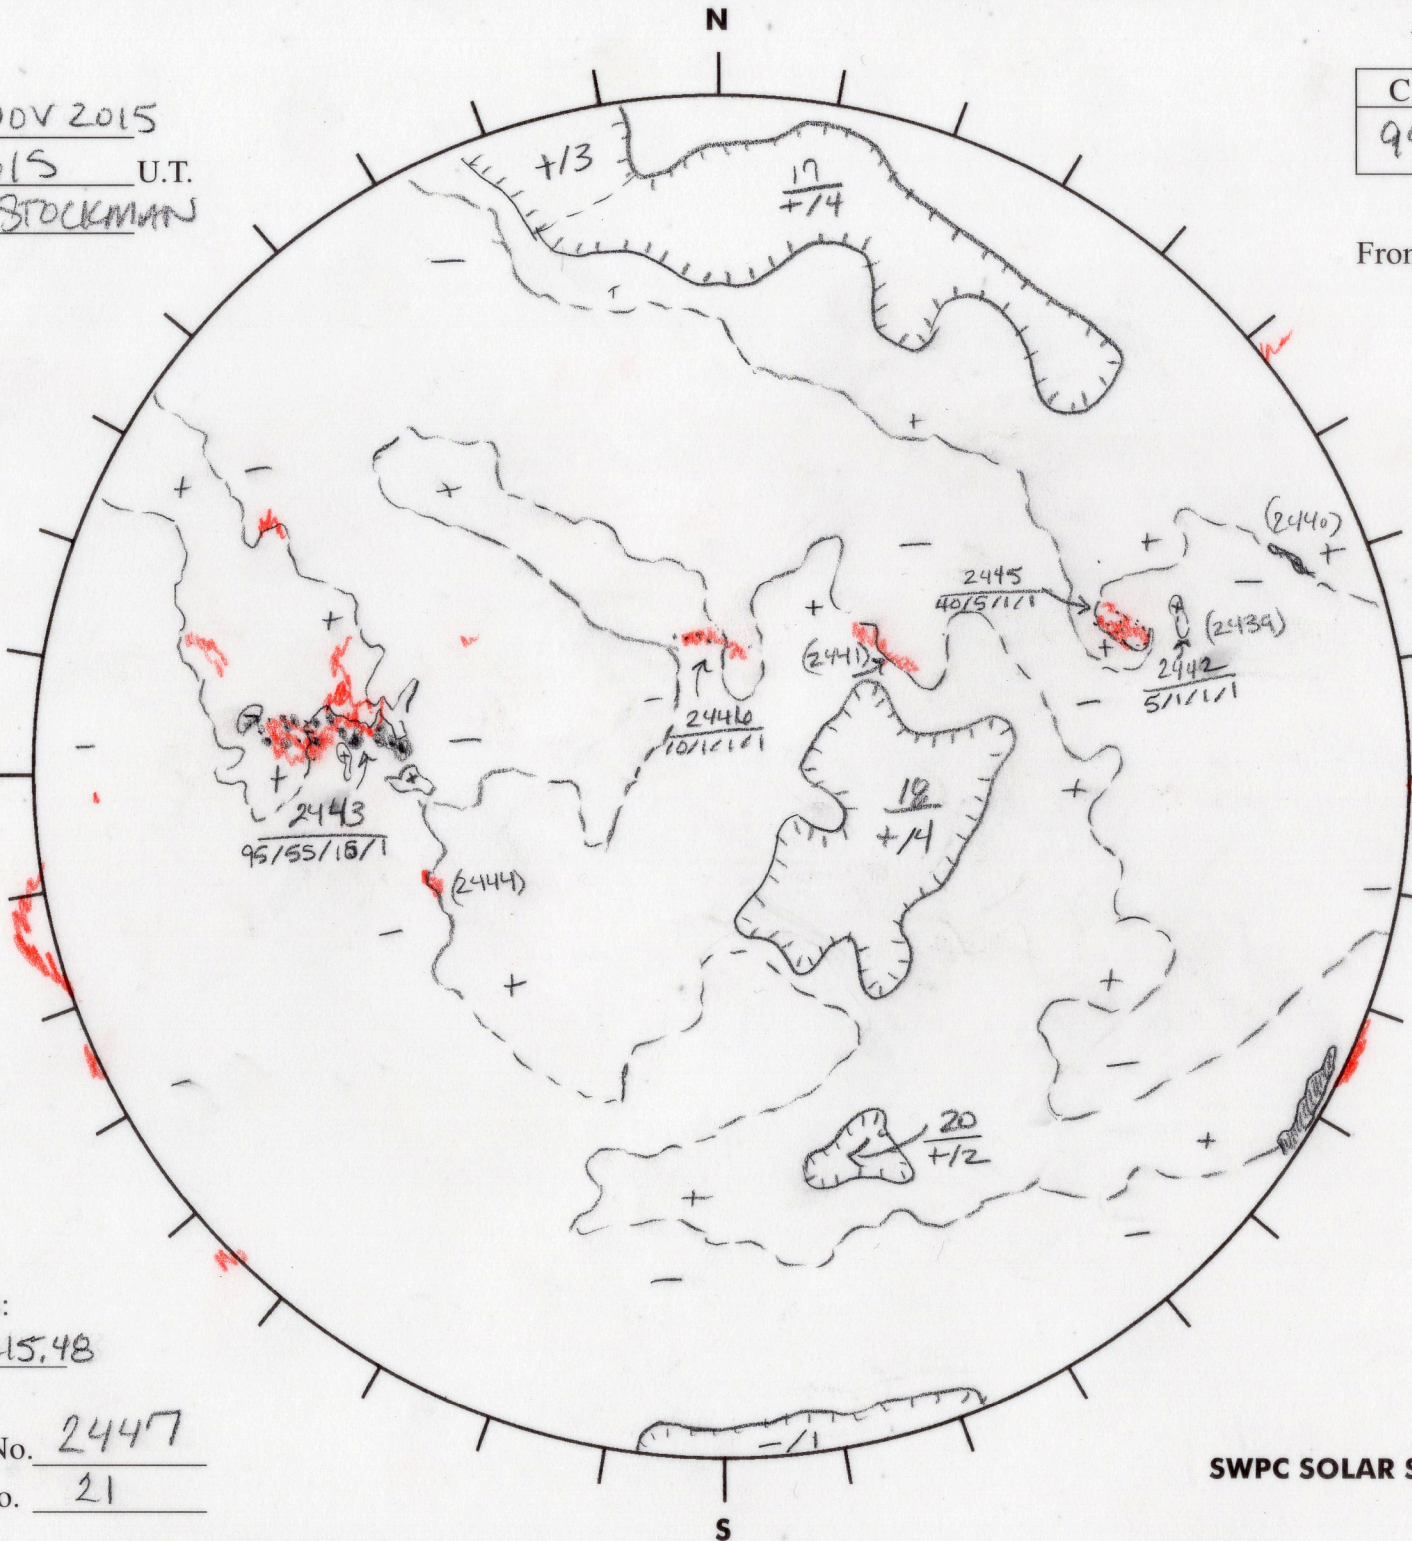

Date: 01 NOV 2015
 Time: 1615 U.T.
 Forecaster: STOCKMAN

Whole Disk Forecast

C	M	X	P
99	55	15	1

24 Hour Forecast

From 0000 U.T. to 0000 U.T.

Data:

H-alpha. 1615 U.T.

Sunspots 1611 U.T.

CH 1609 U.T.

Mag. 1615 U.T.

259.30

E

W

79.30

Returning
 Carringtons:
255.04 to 215.48

Next Rgn. No. 2447
 Next CH No. 21

L_t 349.30

B_t 4.36

P_t 24.44