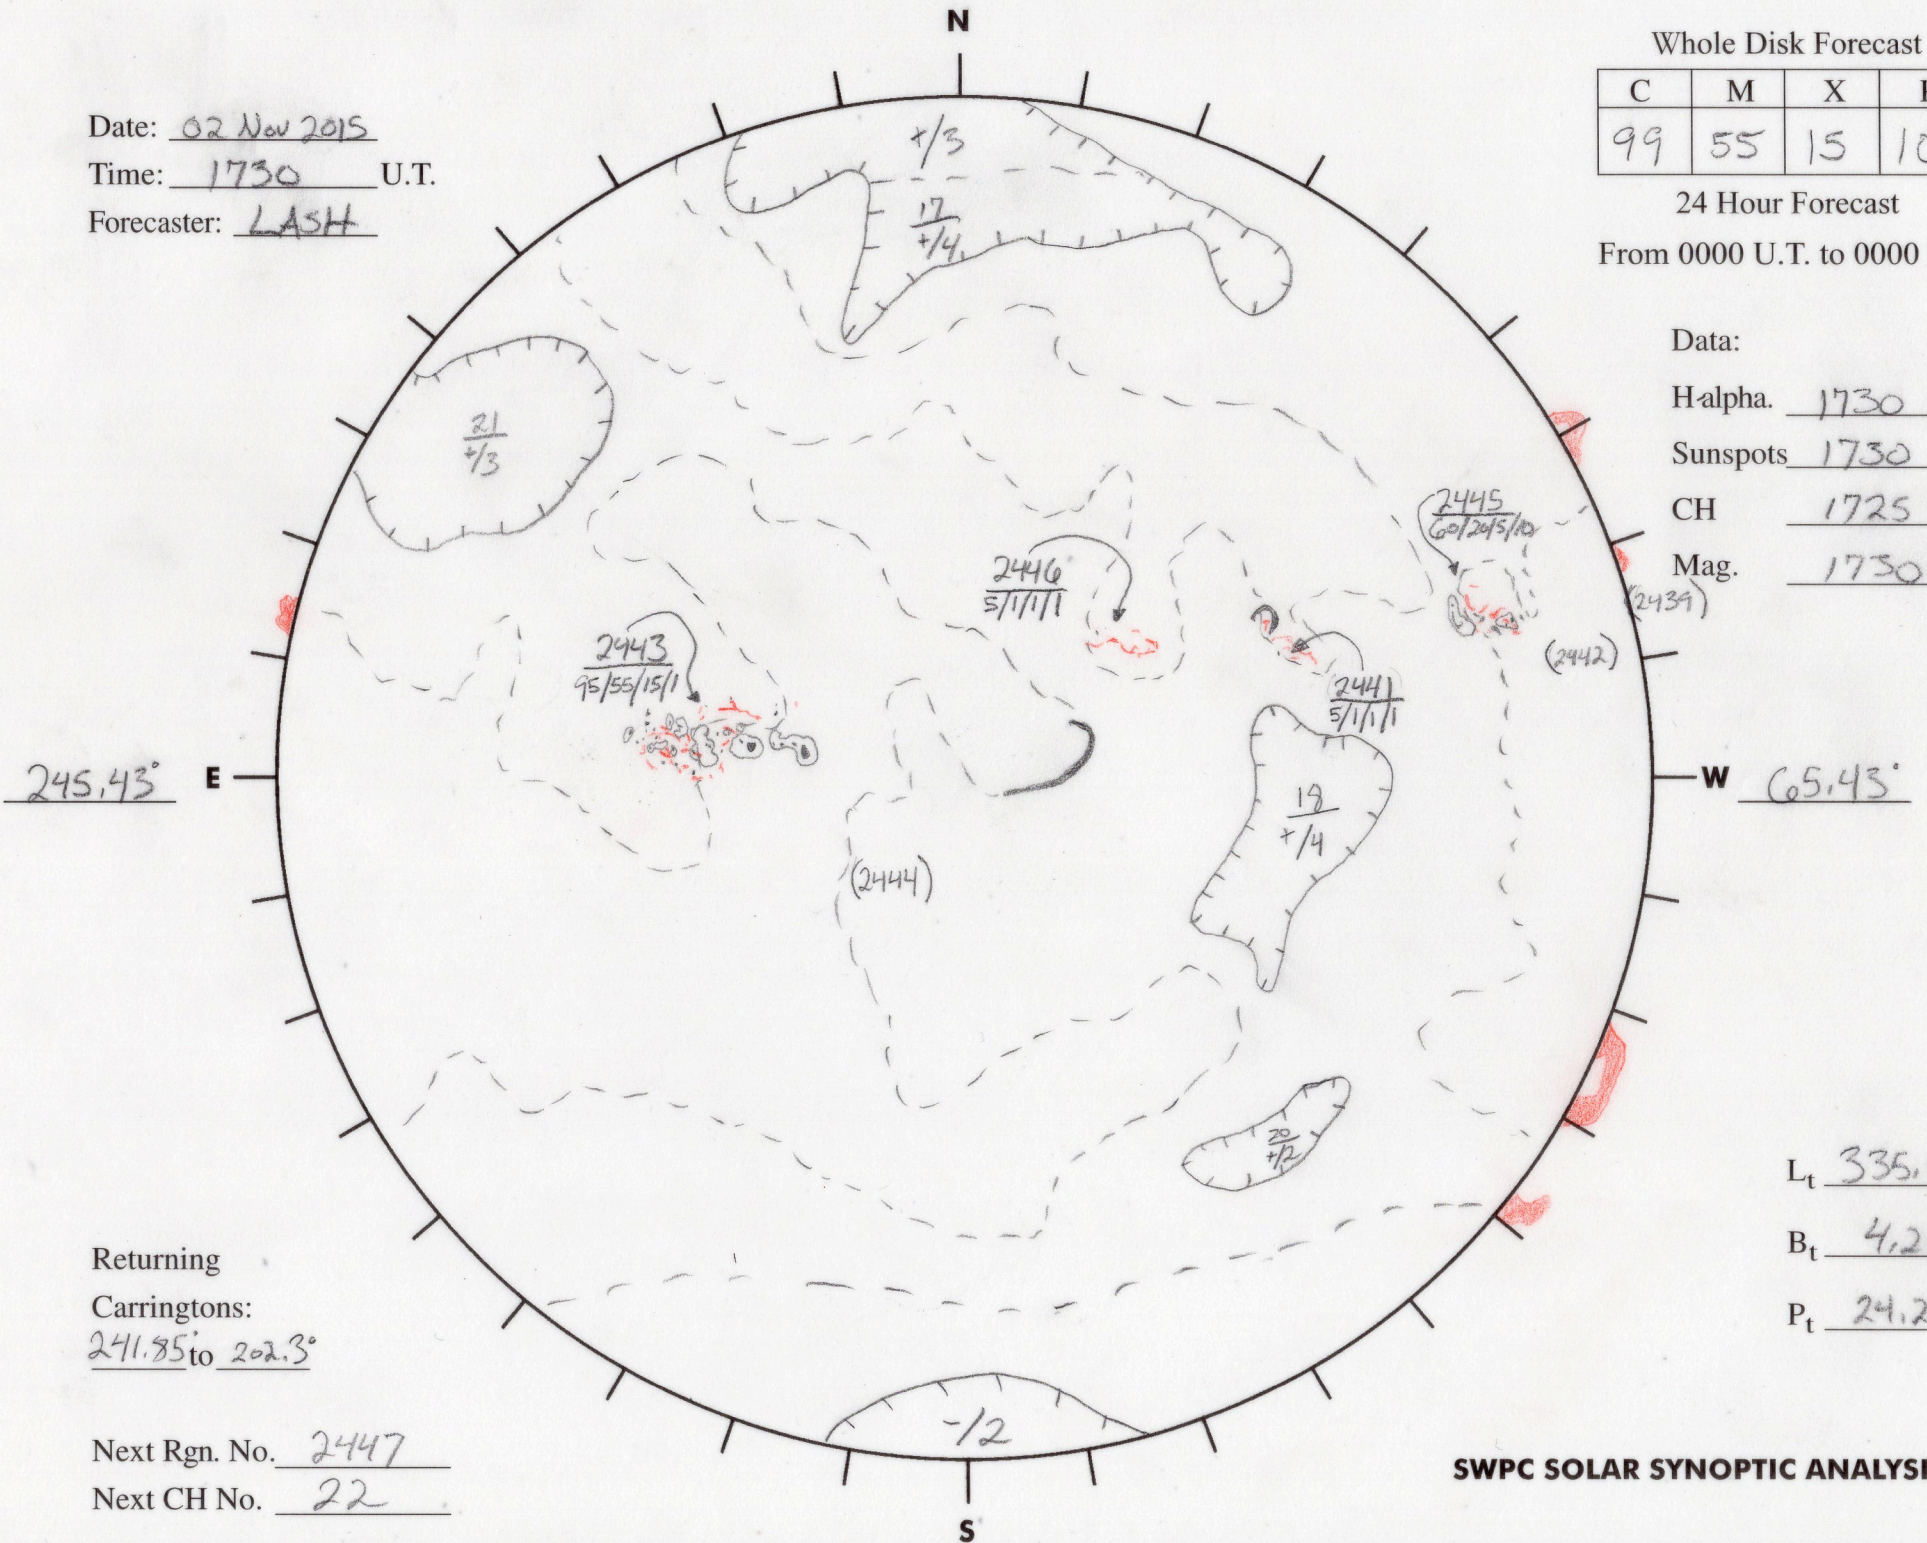

Date: 02 Nov 2015  
 Time: 1730 U.T.  
 Forecaster: LASH

Whole Disk Forecast

C	M	X	P
99	55	15	10

24 Hour Forecast  
 From 0000 U.T. to 0000 U.T.

Data:  
 Halpha. 1730 U.T.  
 Sunspots 1730 U.T.  
 CH 1725 U.T.  
 Mag. 1730 U.T.

Returning  
 Carringtons:  
241.85 to 202.3°

Next Rgn. No. 2447  
 Next CH No. 22