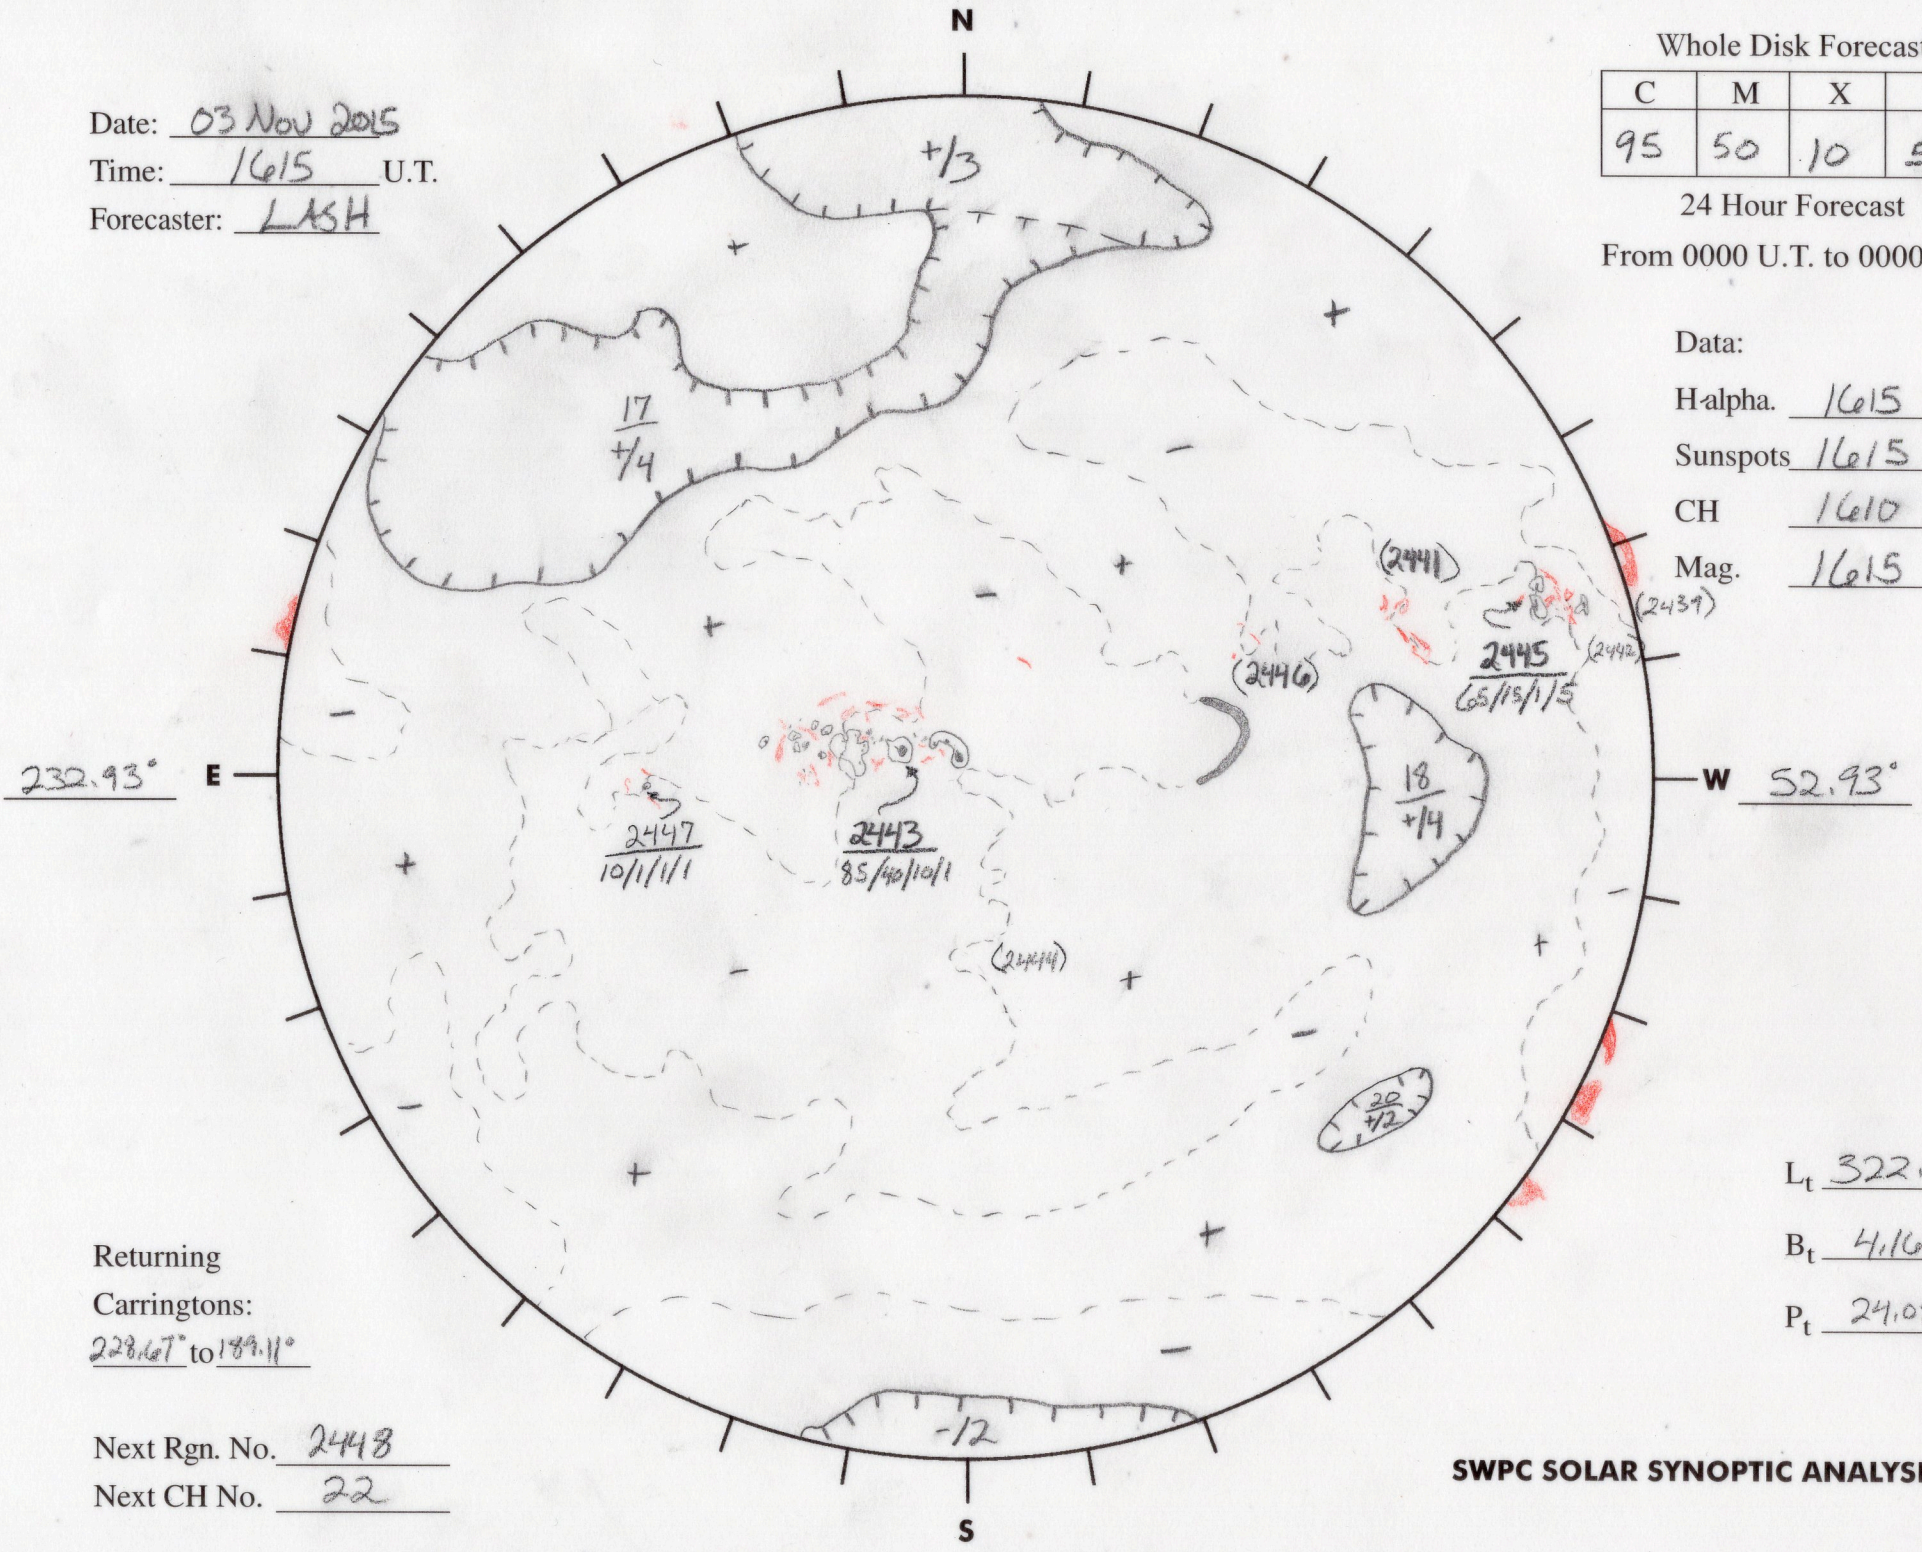

Date: 03 Nov 2015
 Time: 1615 U.T.
 Forecaster: LASH

Whole Disk Forecast

C	M	X	P
95	50	10	5

24 Hour Forecast

From 0000 U.T. to 0000 U.T.

Data:

H-alpha. 1615 U.T.

Sunspots 1615 U.T.

CH 1610 U.T.

Mag. 1615 U.T.

Returning
 Carringtons:
228.67° to 139.11°

Next Rgn. No. 2448
 Next CH No. 22

L_t 322.93°

B_t 4.16°

P_t 24.08°