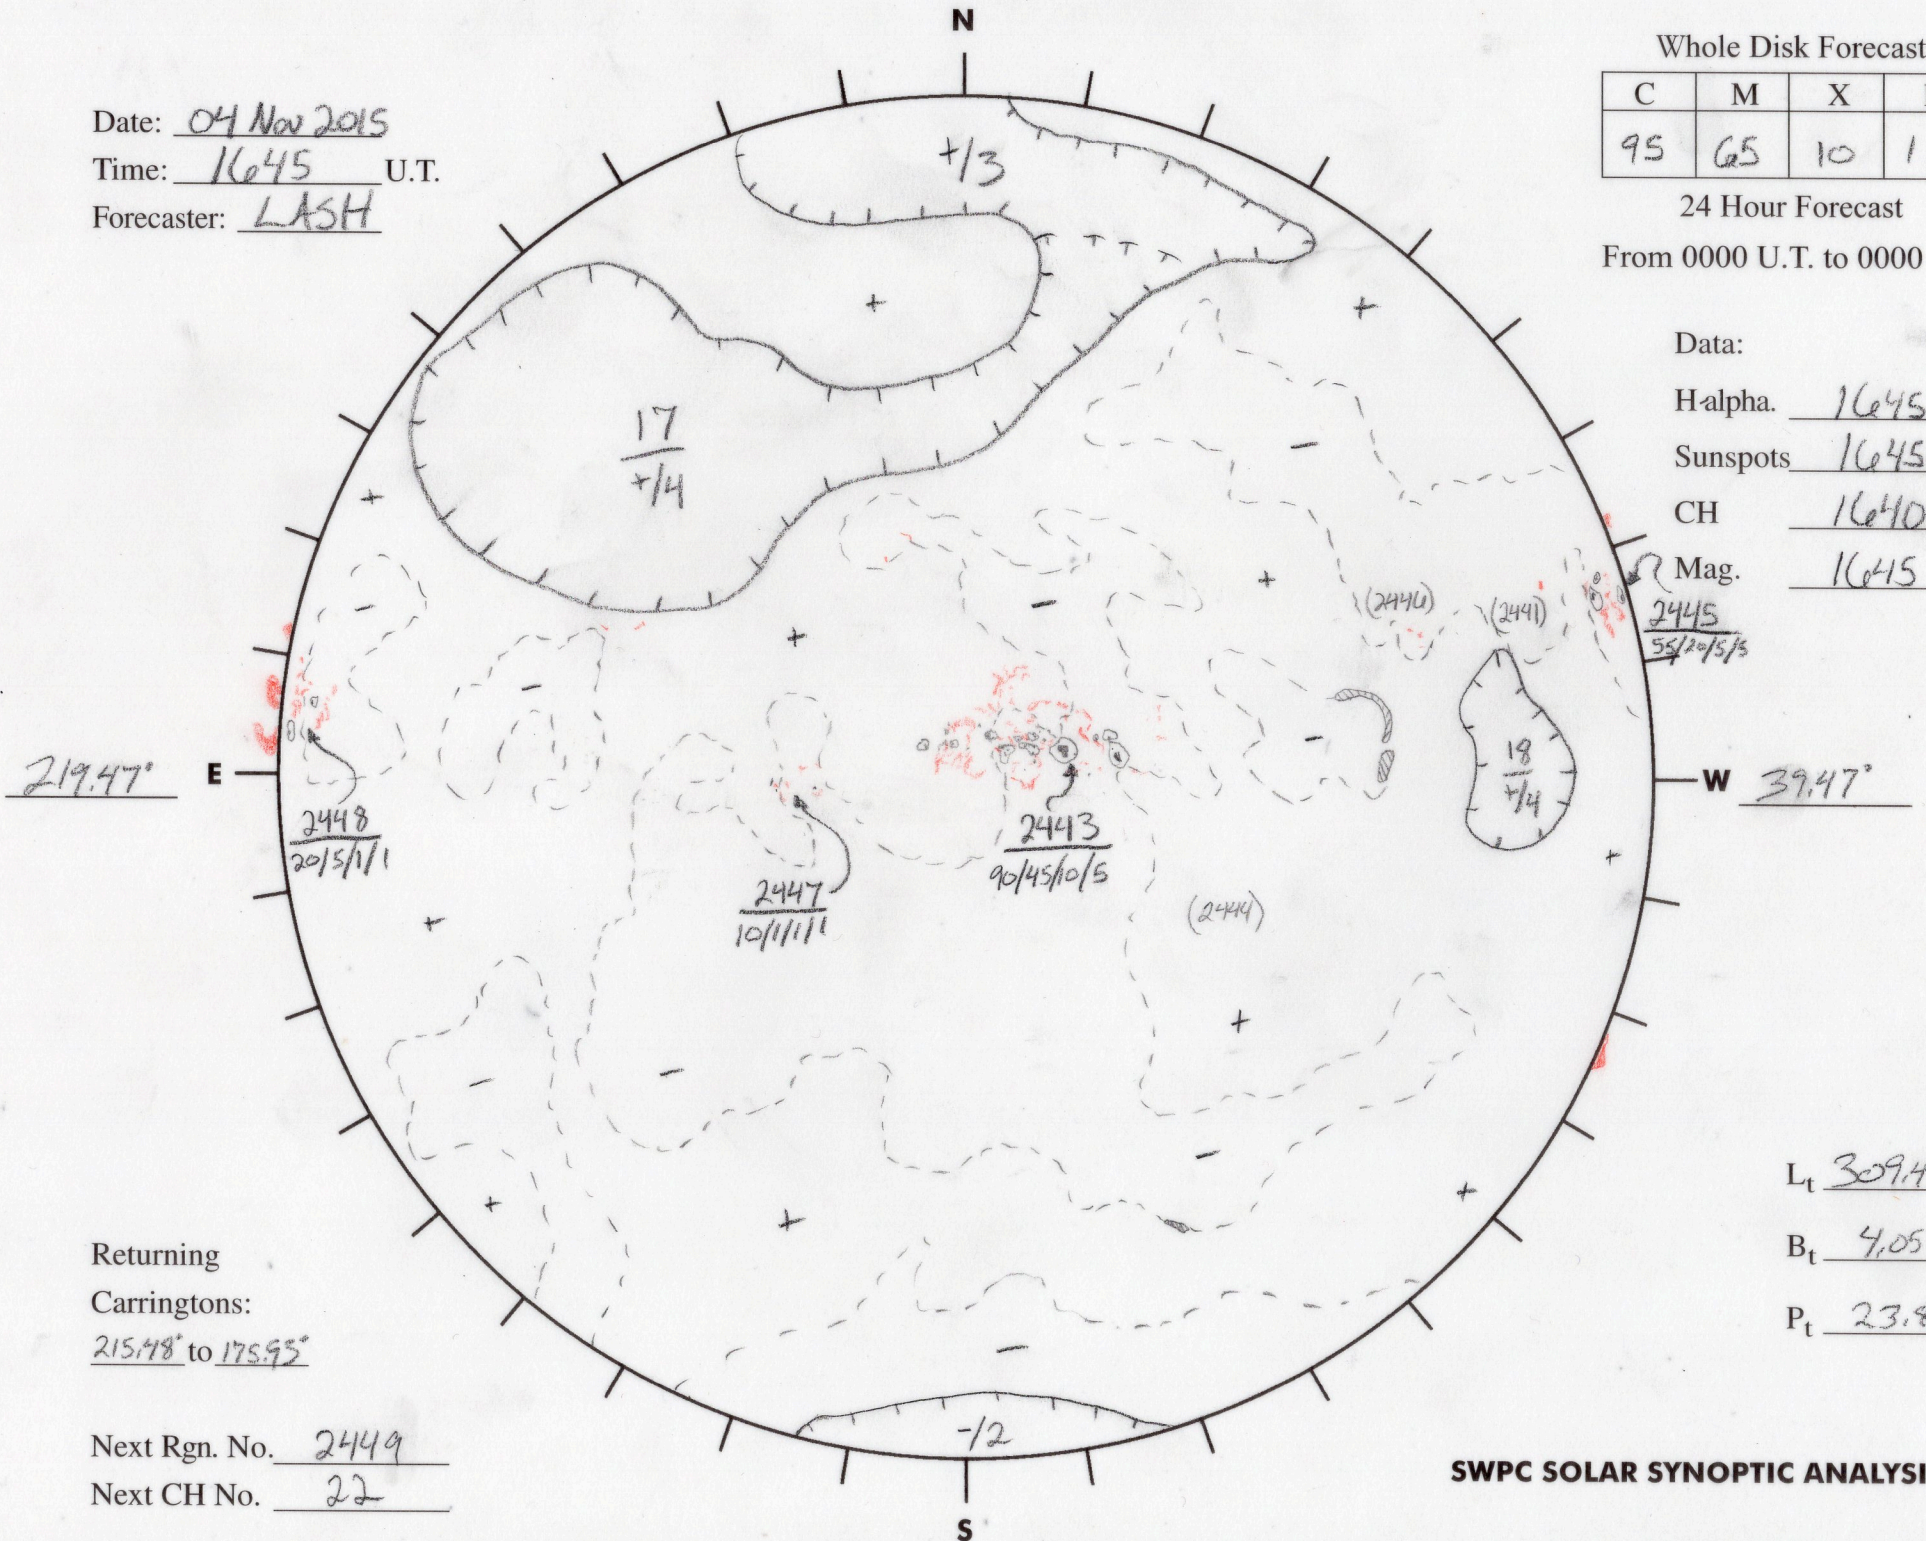

Date: 04 Nov 2015  
 Time: 1645 U.T.  
 Forecaster: LASH

Whole Disk Forecast

C	M	X	P
95	65	10	15

24 Hour Forecast

From 0000 U.T. to 0000 U.T.

Data:

H alpha. 1645 U.T.

Sunspots 1645 U.T.

CH 1640 U.T.

Mag. 1645 U.T.

2445  
~~55/2015/3~~

219.47°

39.47°

Returning Carringtons:  
215.78° to 175.95°

Next Rgn. No. 2449  
 Next CH No. 22

$L_t$  309.47°

$B_t$  4.05°

$P_t$  23.89°