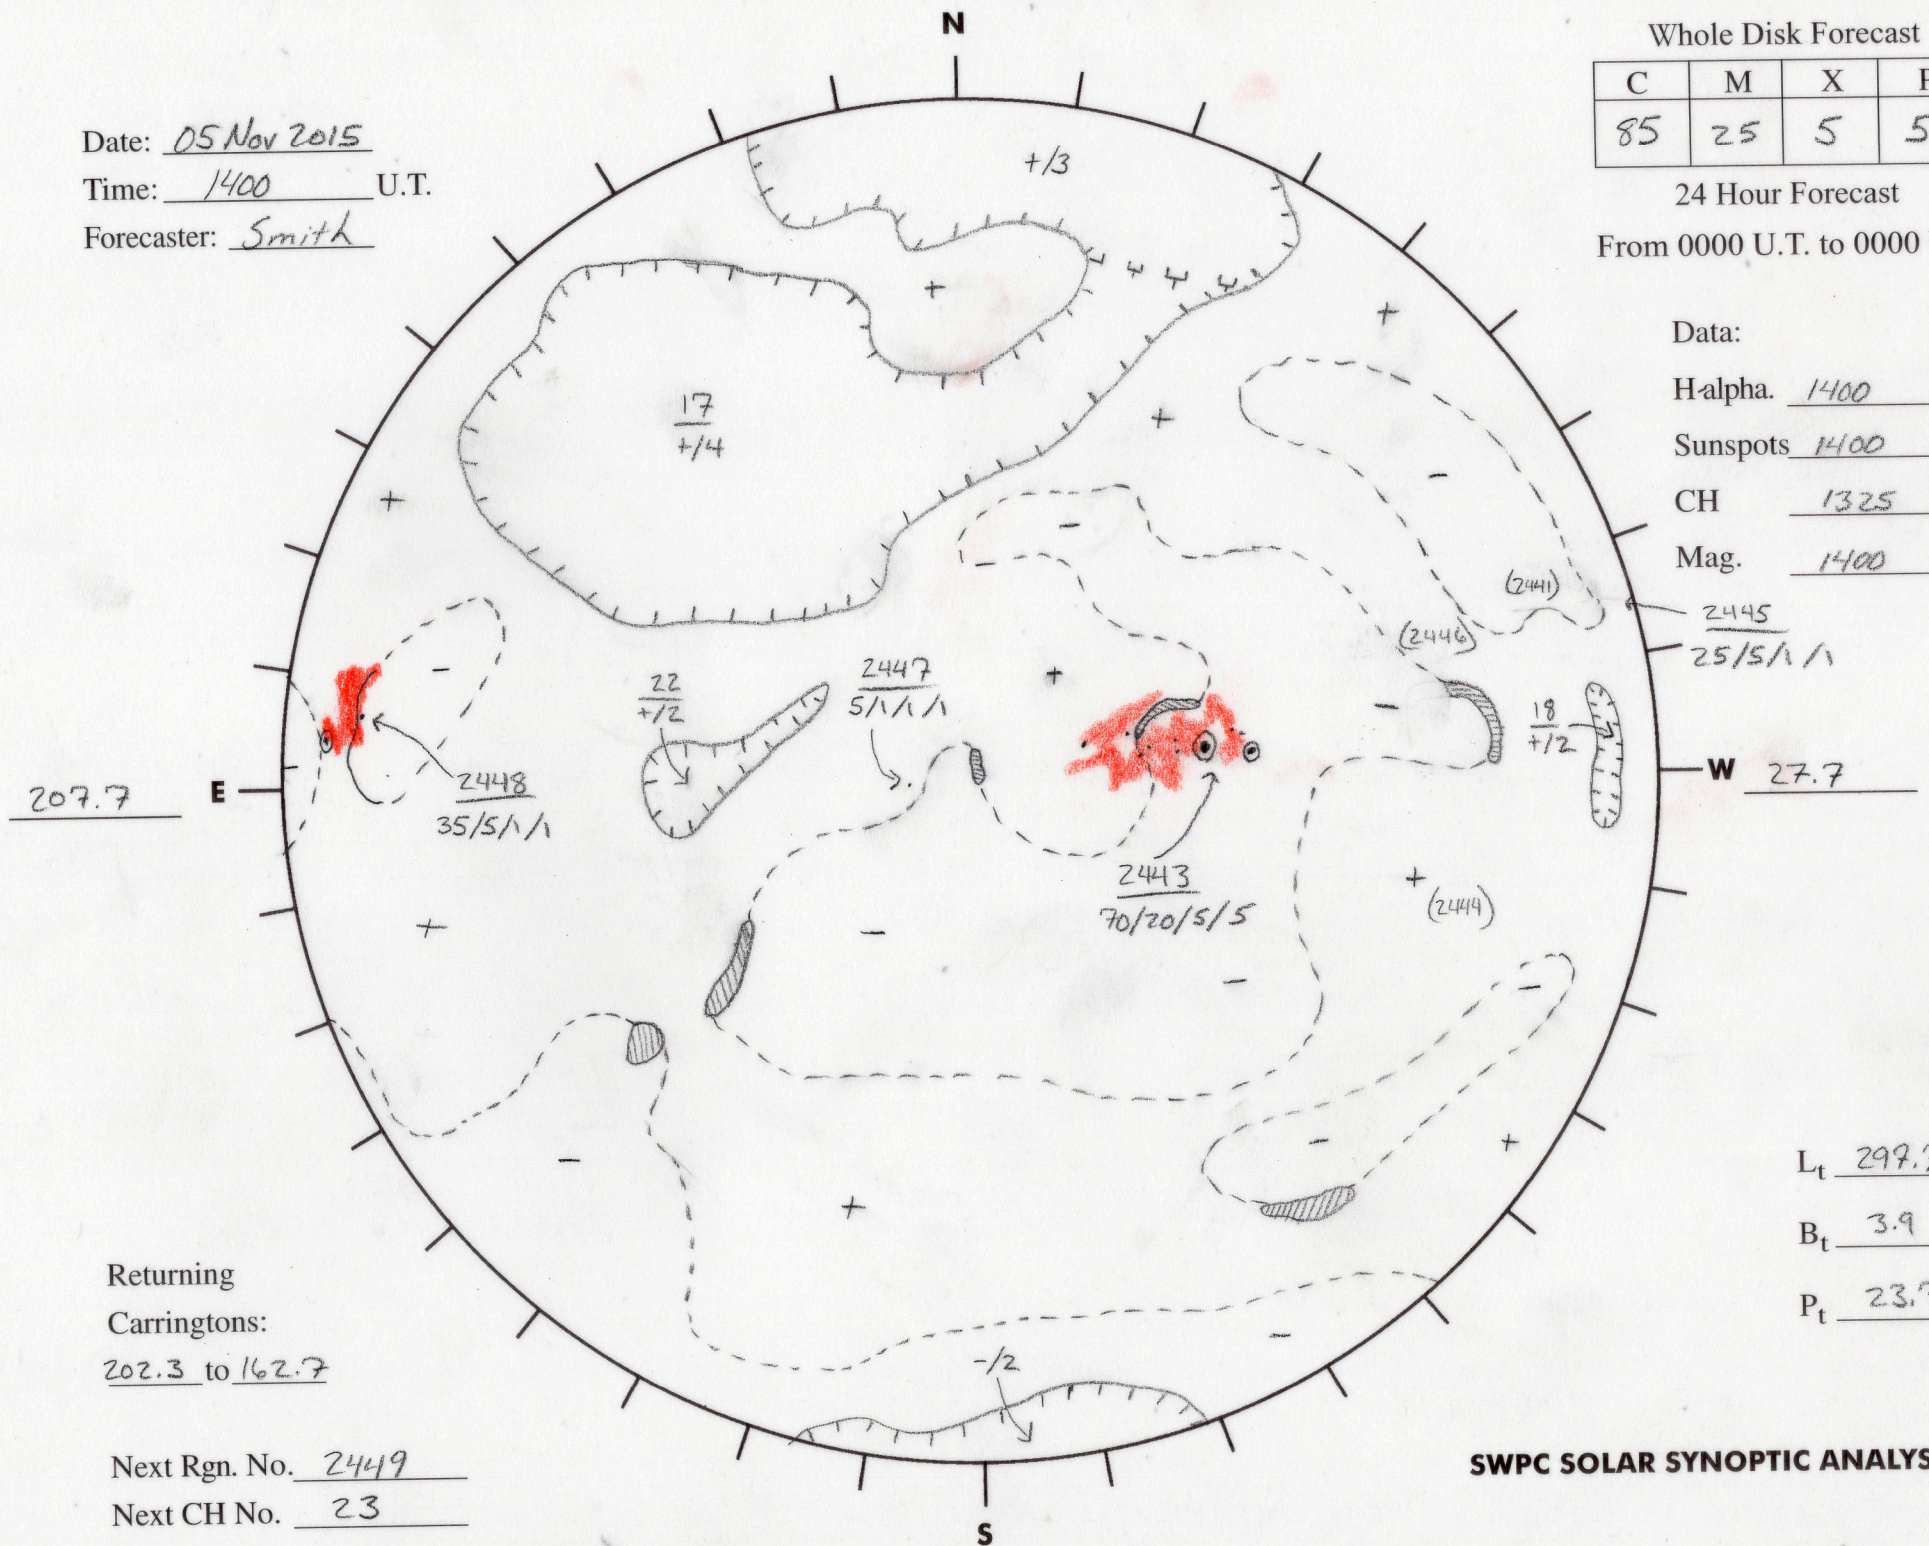

Date: 05 Nov 2015
 Time: 1400 U.T.
 Forecaster: Smith

Whole Disk Forecast

C	M	X	P
85	25	5	5

24 Hour Forecast
 From 0000 U.T. to 0000 U.T.

Data:

H-alpha. 1400 U.T.

Sunspots 1400 U.T.

CH 1325 U.T.

Mag. 1400 U.T.

2445
25/5/1/1

W 27.7

L_t 297.7

B_t 3.9

P_t 23.7

Returning
 Carringtons:
202.3 to 162.7

Next Rgn. No. 2449

Next CH No. 23