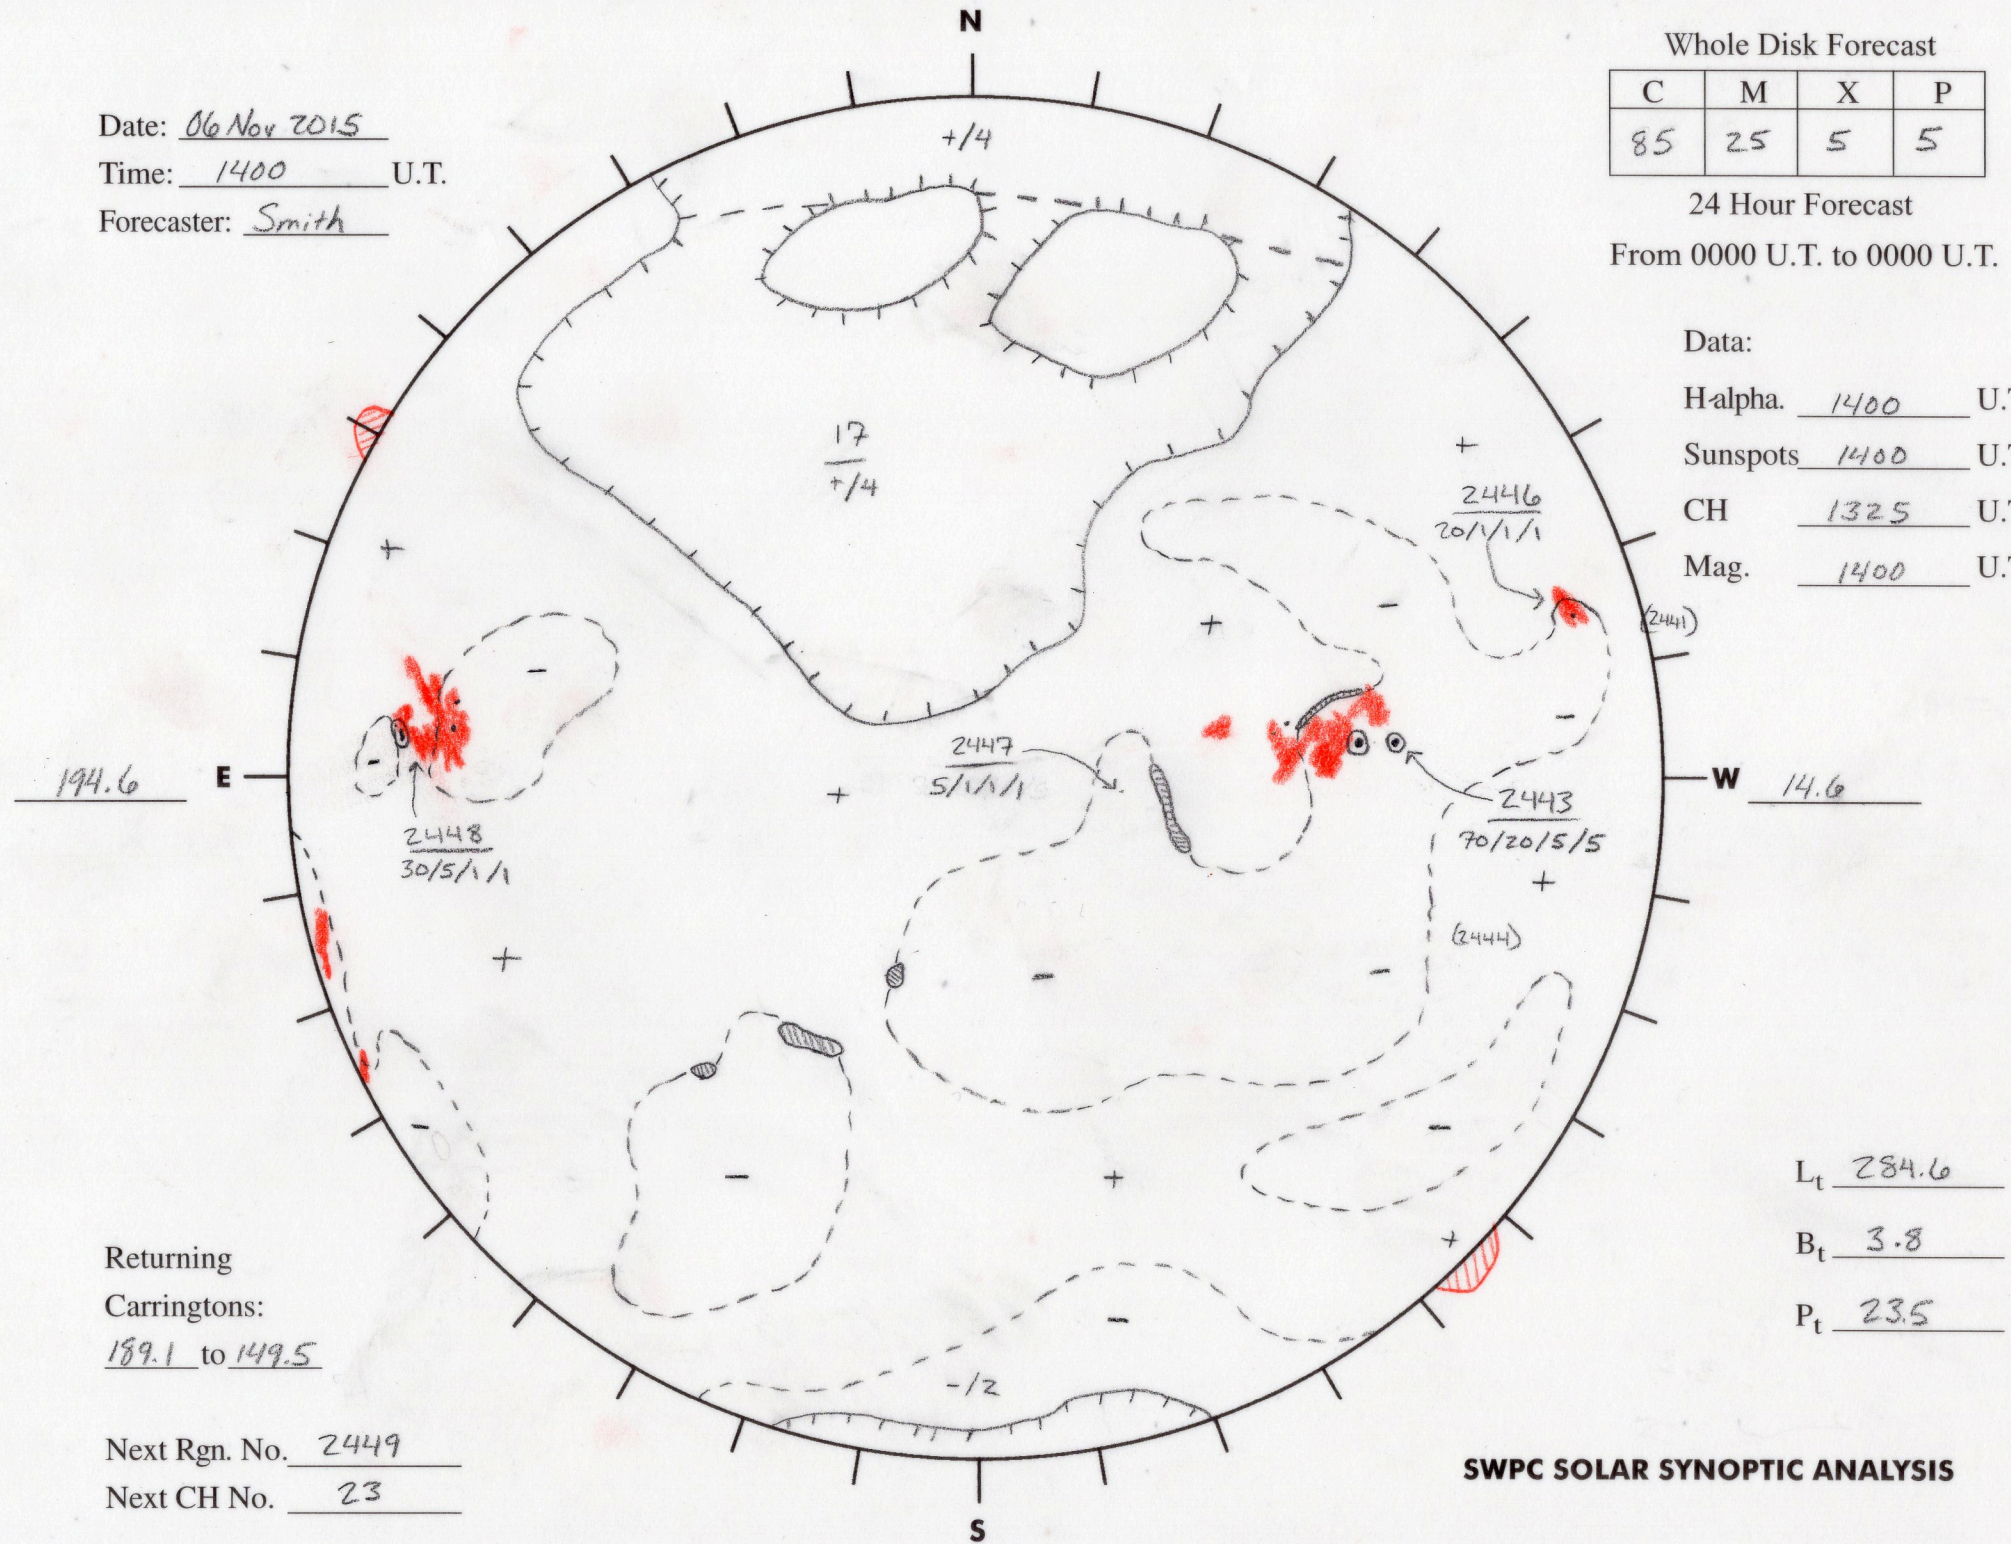

Date: 06 Nov 2015
 Time: 1400 U.T.
 Forecaster: Smith

Whole Disk Forecast

C	M	X	P
85	25	5	5

24 Hour Forecast
 From 0000 U.T. to 0000 U.T.

Data:
 H-alpha. 1400 U.T.
 Sunspots 1400 U.T.
 CH 1325 U.T.
 Mag. 1400 U.T.

L_t 284.6
 B_t 3.8
 P_t 235

Returning Carringtons: 189.1 to 149.5
 Next Rgn. No. 2449
 Next CH No. 23