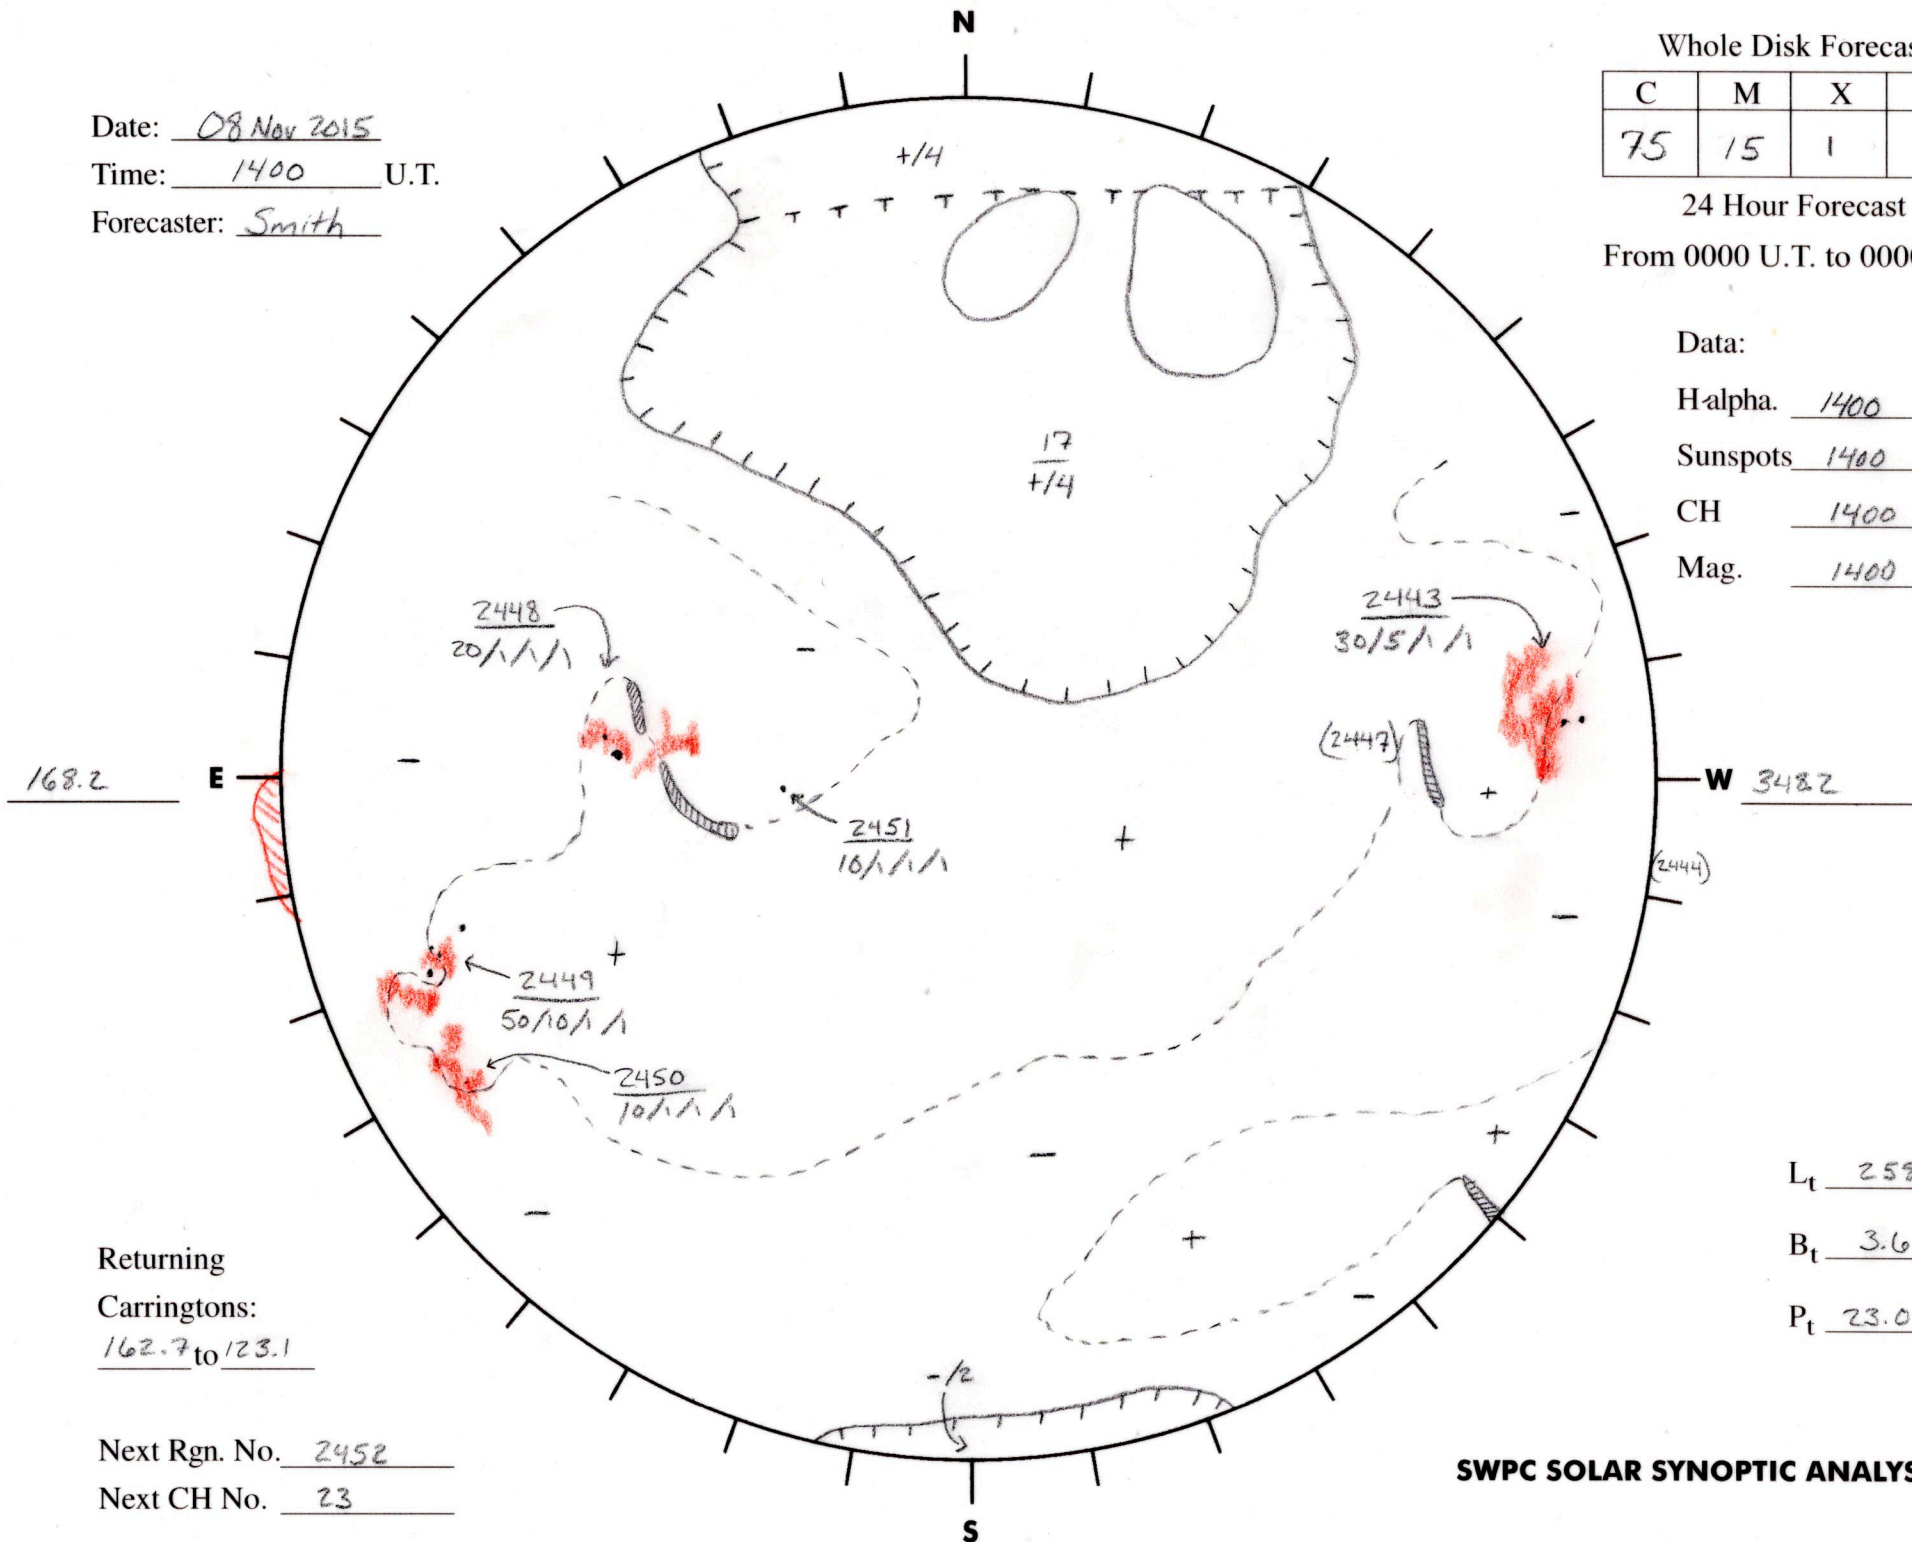

Date: 08 Nov 2015  
 Time: 1400 U.T.  
 Forecaster: Smith

Whole Disk Forecast

C	M	X	P
75	15	1	1

24 Hour Forecast  
 From 0000 U.T. to 0000 U.T.

Data:  
 H-alpha. 1400 U.T.  
 Sunspots 1400 U.T.  
 CH 1400 U.T.  
 Mag. 1400 U.T.

168.2

348.2

Returning  
 Carringtons:  
162.7 to 123.1

Next Rgn. No. 2452  
 Next CH No. 23

$L_t$  259.2  
 $B_t$  3.6  
 $P_t$  23.0